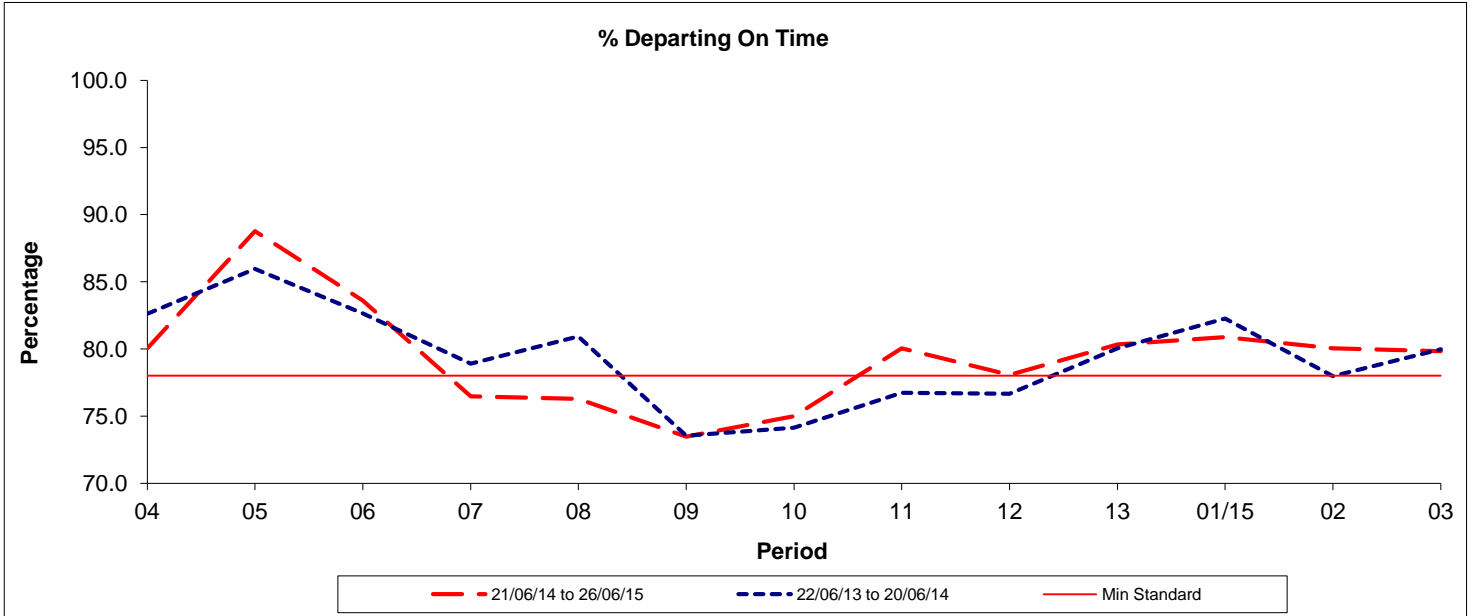

Reliability Performance (Low Frequency)

Date Range / Period	04	05	06	07	08	09	10	11	12	13	01/15	02	03
21/06/14 to 26/06/15	80.0	88.8	83.6	76.5	76.3	73.5	75.0	80.1	78.1	80.3	80.9	80.0	79.8
22/06/13 to 20/06/14	82.6	86.0	82.7	78.9	80.9	73.5	74.1	76.7	76.7	80.1	82.3	78.0	80.0
Min Standard	78.0	78.0	78.0	78.0	78.0	78.0	78.0	78.0	78.0	78.0	78.0	78.0	78.0

On Time figures are based on four weeks data

Mileage Performance

Date Range / Period	04	05	06	07	08	09	10	11	12	13	01/15	02	03
21/06/14 to 26/06/15	98.79	99.55	99.32	98.63	98.36	97.22	96.95	95.24	96.72	98.73	98.92	98.77	98.44
22/06/13 to 20/06/14		99.45	99.34	98.40	99.13	97.77	98.00	97.62	97.35	98.81	98.89	97.88	98.94
Min Standard	98.00	98.00	98.00	98.00	98.00	98.00	98.00	98.00	98.00	98.00	98.00	98.00	98.00

Mileage figures are based on four weeks data