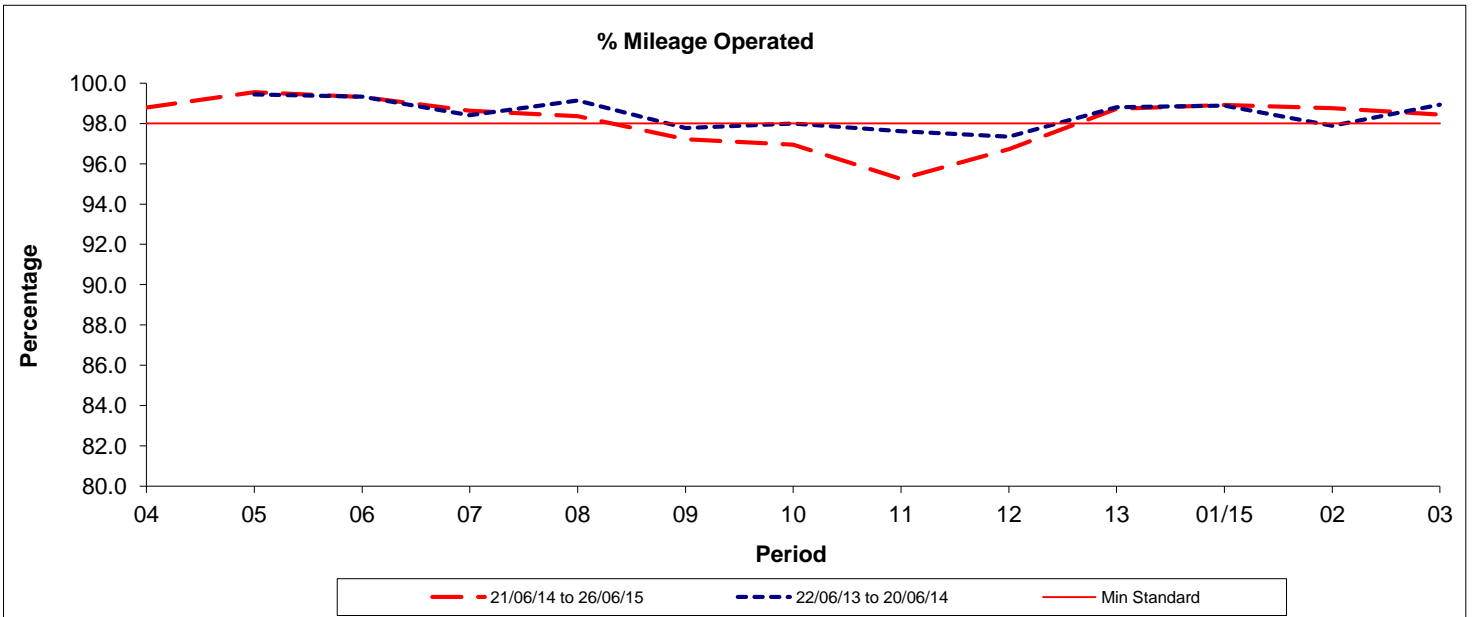

Reliability Performance (Low Frequency)

Date Range / Period	04	05	06	07	08	09	10	11	12	13	01/15	02	03
21/06/14 to 26/06/15	80.0	88.8	83.6	76.5	76.3	73.5	75.0	80.1	78.1	80.3	80.9	80.0	79.8
22/06/13 to 20/06/14	82.6	86.0	82.7	78.9	80.9	73.5	74.1	76.7	76.7	80.1	82.3	78.0	80.0
Min Standard	78.0	78.0	78.0	78.0	78.0	78.0	78.0	78.0	78.0	78.0	78.0	78.0	78.0

On Time figures are based on four weeks data

Mileage Performance

Date Range / Period	04	05	06	07	08	09	10	11	12	13	01/15	02	03
21/06/14 to 26/06/15	98.79	99.55	99.32	98.63	98.36	97.22	96.95	95.24	96.72	98.73	98.92	98.77	98.44
22/06/13 to 20/06/14		99.45	99.34	98.40	99.13	97.77	98.00	97.62	97.35	98.81	98.89	97.88	98.94
Min Standard	98.00	98.00	98.00	98.00	98.00	98.00	98.00	98.00	98.00	98.00	98.00	98.00	98.00

Mileage figures are based on four weeks data