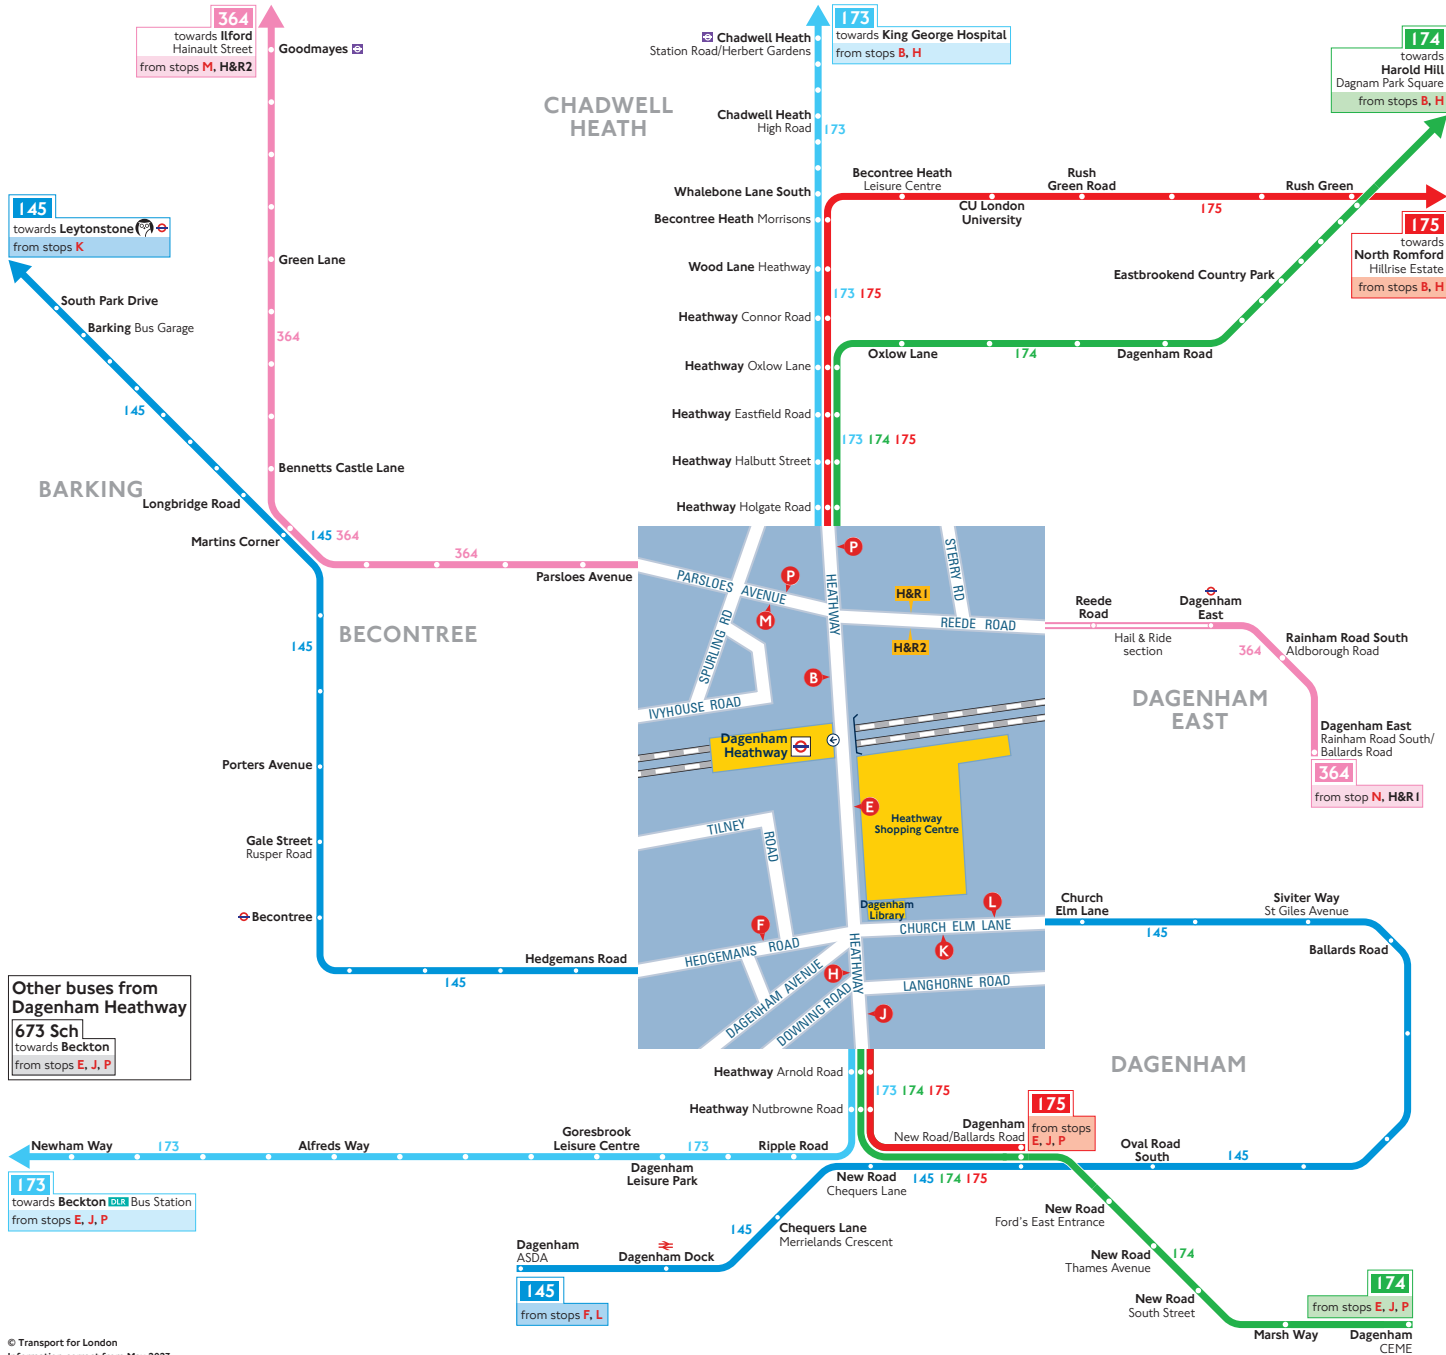

Buses from Dagenham Heathway

Other buses from Dagenham Heathway
673 Sch
 towards Beckton
 from stops E, J, P

How to use this map

- Find your destination on the map
- See the coloured lines on the map for the bus routes that go to your destination
- Check the map (at the end of each coloured line) for the bus stops to catch your bus from
- Use the central map to find the nearest bus stop for your route
- Look for the bus stop letters at the top of the stop (see example for stop A to the right)

Key

	Connections with London Underground
	Connections with London Overground
	Connections with Elizabeth line
	Connections with National Rail
	Connections with DLR
	Tube station with 24-hour service Friday and Saturday nights
	School journeys
	Hail & Ride Route 364 operates as Hail & Ride on the sections of roads marked H&R1 and H&R2 on the map. Buses stop at any safe point along the road. There

Ways to pay

- Use contactless (card or device). It's the same fare as Oyster pay as you go and you don't need to top up
- Download the free TfL app to top up or buy a ticket anytime, anywhere, or visit tfl.gov.uk/oyster. Alternatively, find your nearest Oyster Ticket Stop at tfl.gov.uk/ticketstopfinder or visit your nearest TfL station
- The Hopper fare offers you unlimited pay as you go Bus and Tram journeys within one hour. Always use the same card or device to touch in
- If you fail to show on demand a ticket, validated smartcard or other travel authority valid for the whole of your journey you may be liable for a penalty fare or prosecuted.