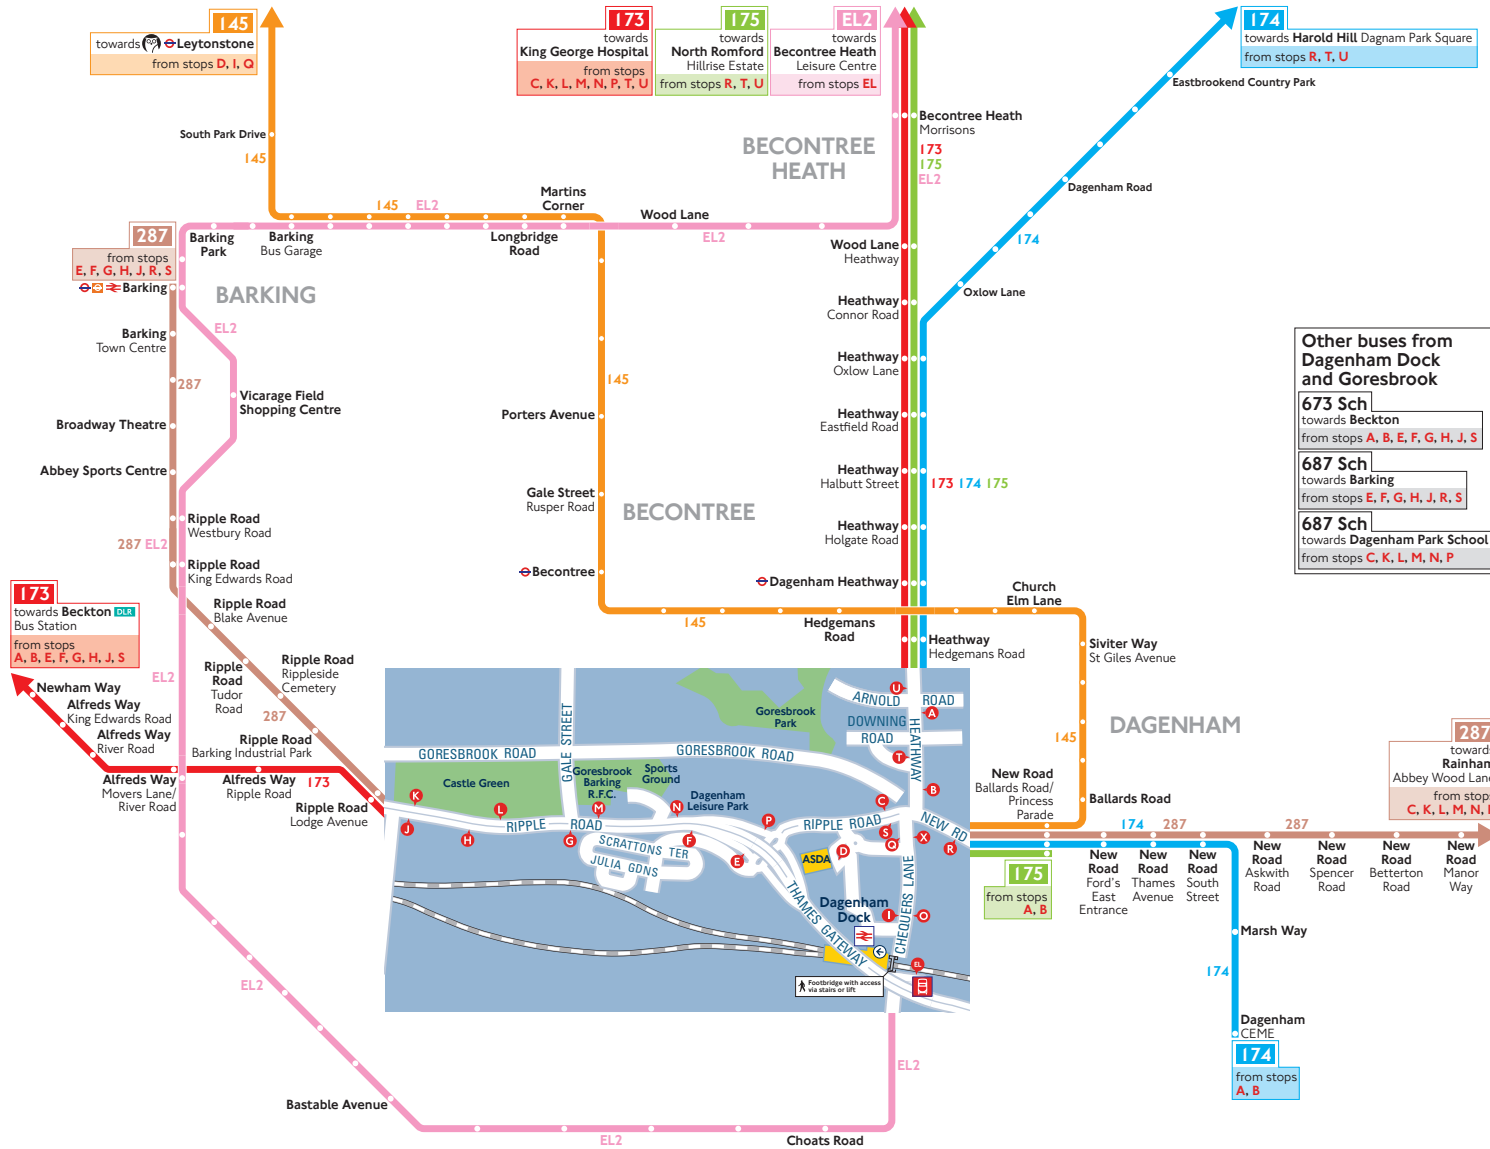

Buses from Dagenham Dock and Goresbrook

Other buses from Dagenham Dock and Goresbrook

673 Sch
towards Beckton
from stops A, B, E, F, G, H, J, S

687 Sch
towards Barking
from stops E, F, G, H, J, R, S

687 Sch
towards Dagenham Park School
from stops C, K, L, M, N, P

How to use this map

- Find your destination on the map
- See the coloured lines on the map for the bus routes that go to your destination
- Check the map (at the end of each coloured line) for the bus stops to catch your bus from
- Use the central map to find the nearest bus stop for your route
- Look for the bus stop letters at the top of the stop (see example for stop A to the right)

Key

	Connections with London Underground
	Connections with London Overground
	Connections with Elizabeth line
	Connections with National Rail
	Connections with DLR
	Tube station with 24-hour service Friday and Saturday nights
	Sch School journey

Ways to pay

- Use contactless (card or device). It's the same fare as Oyster pay as you go and you don't need to top up
- Download the free TfL app to top up or buy a ticket anytime, anywhere, or visit tfl.gov.uk/oyster. Alternatively, find your nearest Oyster Ticket Stop at tfl.gov.uk/ticketstopfinder or visit your nearest TfL station
- The Hopper fare offers you unlimited pay as you go Bus and Tram journeys within one hour. Always use the same card or device to touch in
- If you fail to show on demand a ticket, validated smartcard or other travel authority valid for the whole of your journey you may be liable for a penalty fare or prosecuted.