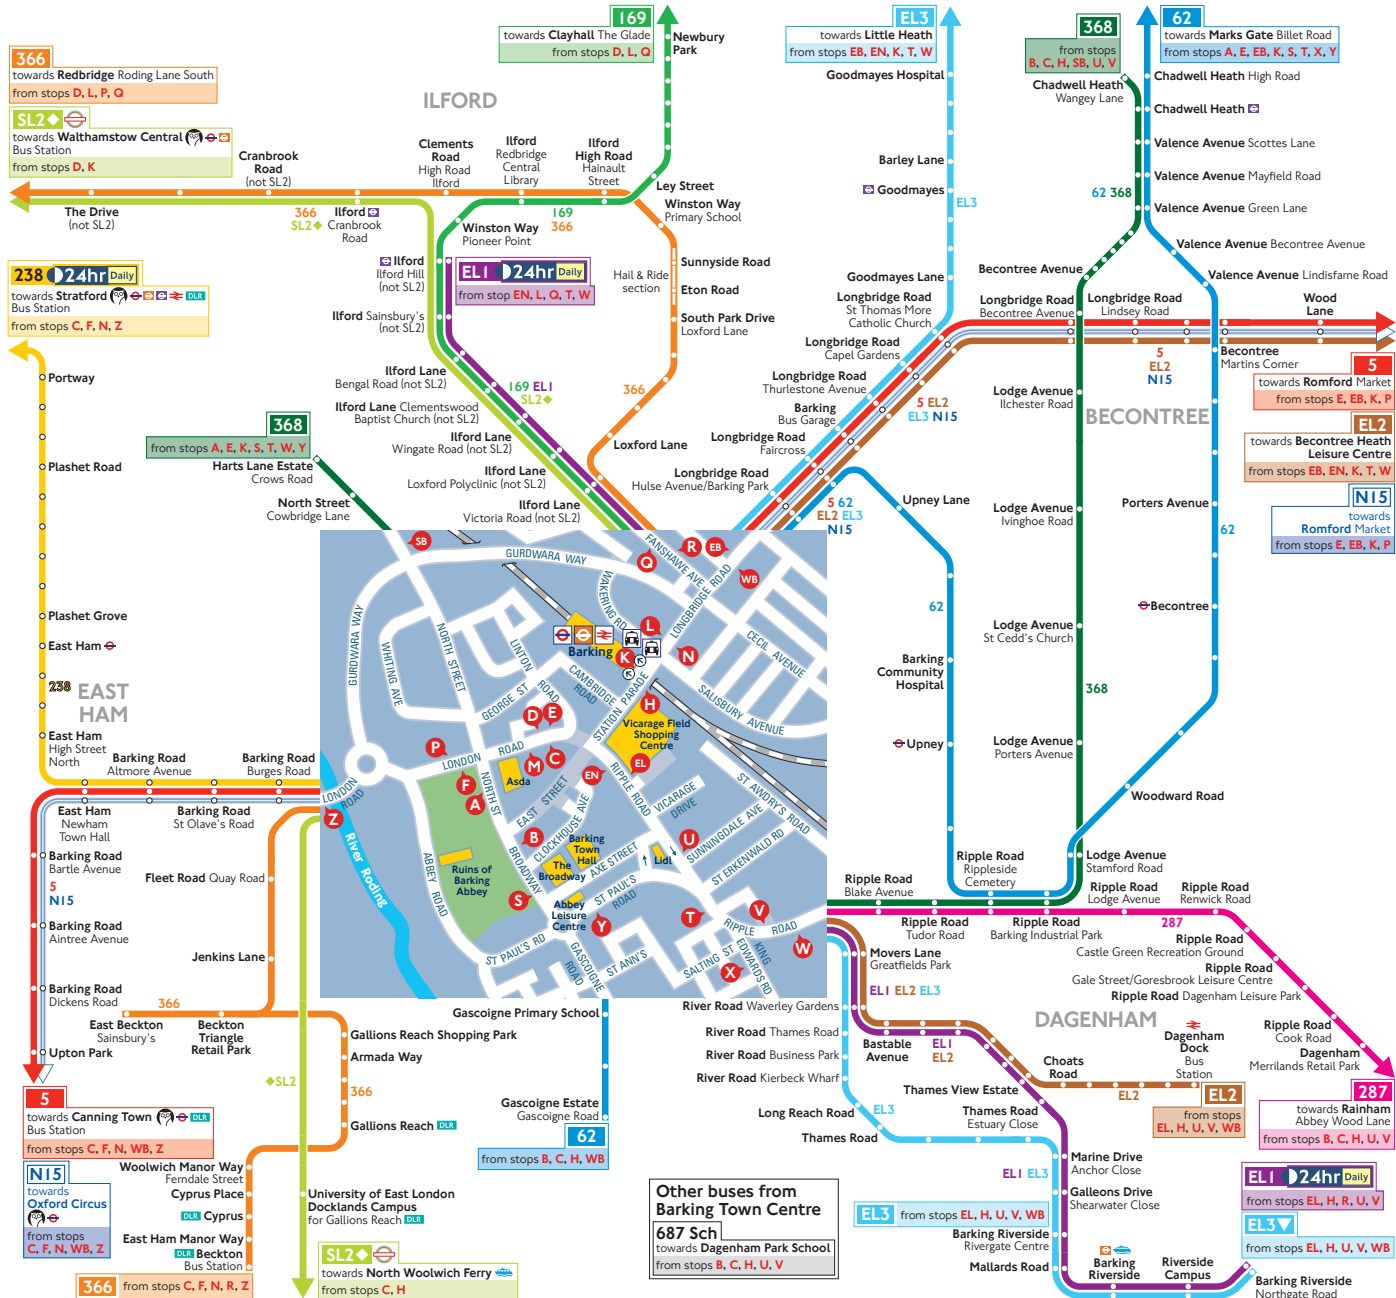

Buses from Barking

Other buses from Barking Town Centre
687 Sch
 towards Dagenham Park School
 from stops B, C, H, U, V

How to use this map

- Find your destination on the map
- See the coloured lines on the map for the bus routes that go to your destination
- Check the map (at the end of each coloured line) for the bus stops to catch your bus from
- Use the central map to find the nearest bus stop for your route
- Look for the bus stop letters at the top of the stop (see example for stop A to the right)

Key

- Superloop express bus route
- Connections with London Underground
- Connections with Elizabeth line
- Connections with DLR
- Connections with river boats
- Tube station with 24-hour service Friday and Saturday nights
- Express service
- Two journeys on Monday to Friday afternoons only
- School journeys

SUPERLOOP

Superloop is a network of express bus routes that improves connections and journey times between key outer London town centres and transport hubs. For more information visit tfl.gov.uk/superloop

Ways to pay

- Use contactless (card or device). It's the same fare as Oyster pay as you go and you don't need to top up
- Download the free TfL app to top up or buy a ticket anytime, anywhere, or visit tfl.gov.uk/oyster. Alternatively, find your nearest Oyster Ticket Stop at tfl.gov.uk/ticketstopfinder or visit your nearest TfL station
- The Hopper fare offers you unlimited pay as you go Bus and Tram journeys within one hour. Always use the same card or device to touch in
- If you fail to show on demand a ticket, validated smartcard or other travel authority valid for the whole of your journey you may be liable for a penalty fare or prosecuted.