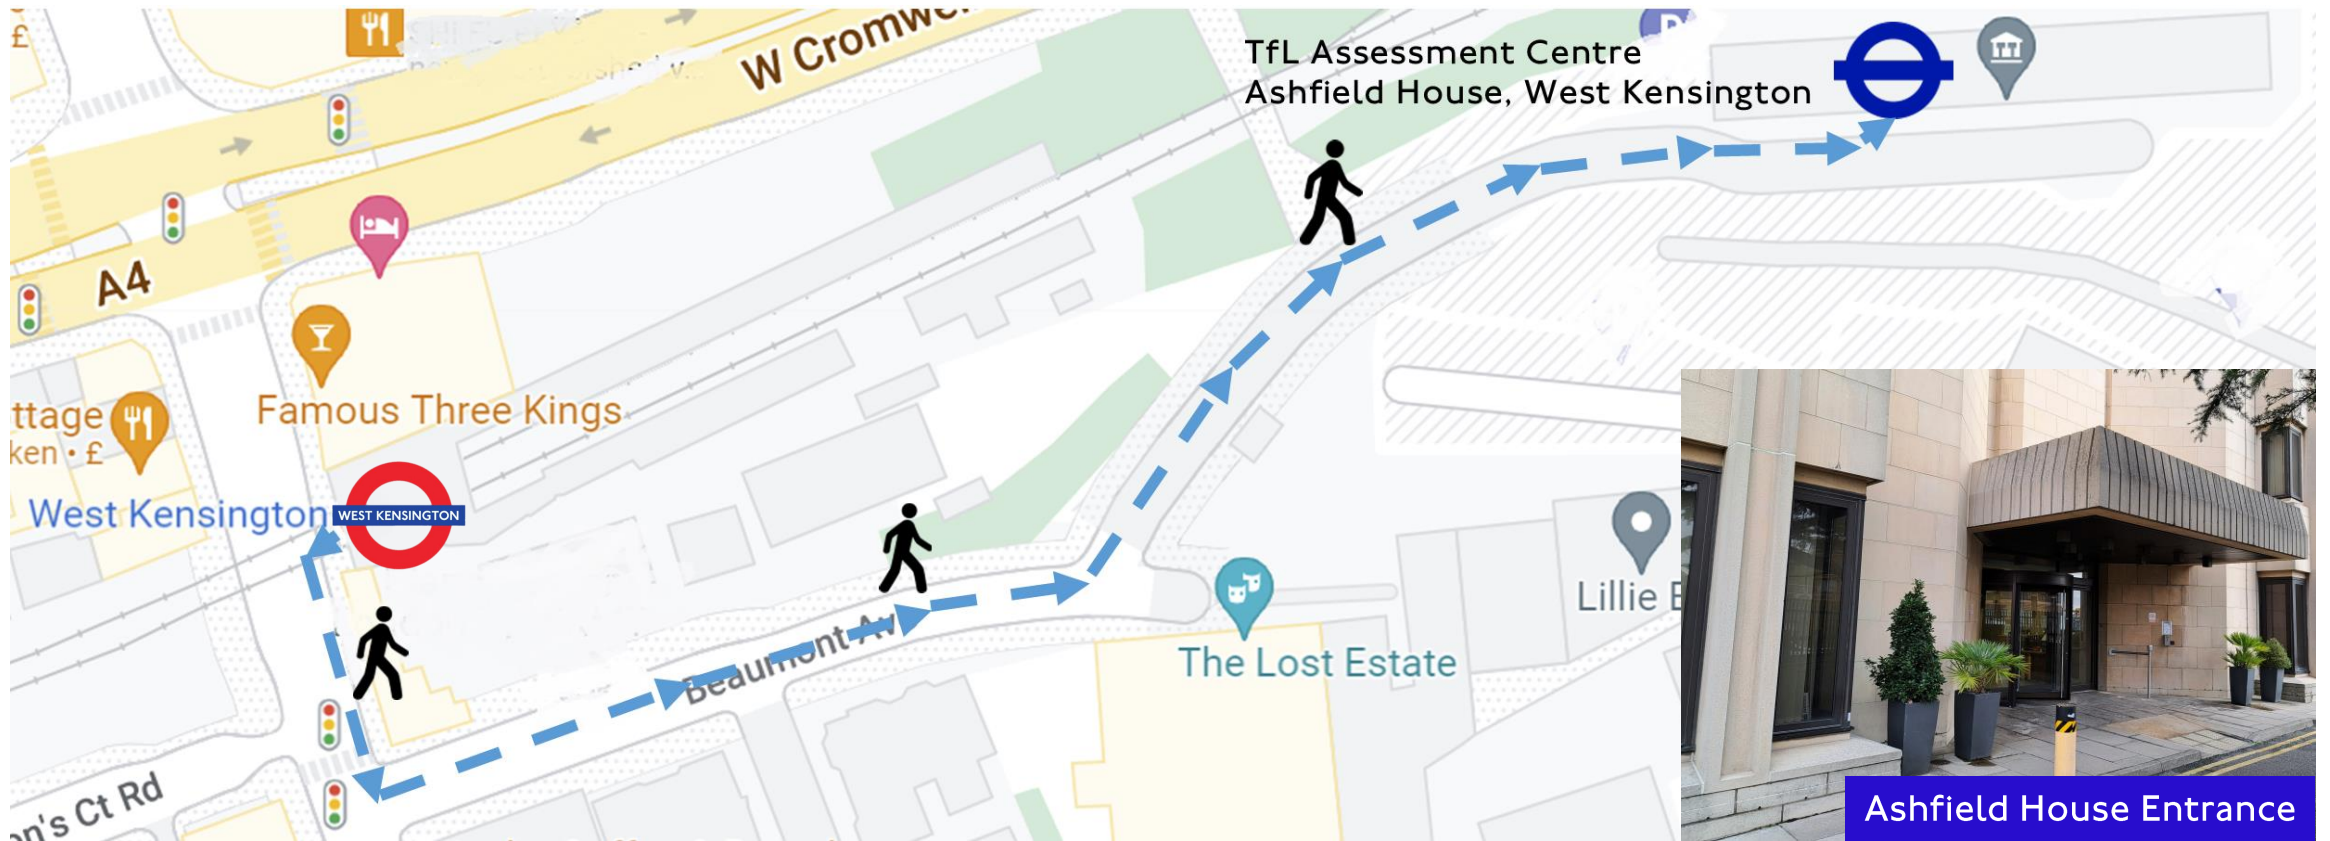

Ashfield House

(West Kensington)

Ashfield House
7 Beaumont
Avenue
London
W14 9UY

Ashfield House
Please use the designated footpath.

Parking is difficult at all our centres. Please use Public transport.

Please report to reception on arrival. You must be booked for an assessment to gain entry. Please do not arrive without a booking confirmation.

Underground

- The nearest underground station is West Kensington on the District line which is a 5 minute walk from the assessment centre.
- Turn left out of West Kensington station.
- Take the first left onto Beaumont Avenue.
- Stay on the left side pavement and stay left when passing the road barrier.
- Follow the path which will take you to the main entrance of Ashfield House.
- Report to reception upon arrival.
- Alternatively, Barons Court station on the Piccadilly line is a 12 minute walk.

Rail

- Southern trains and London Overground trains run to West Brompton and Kensington (Olympia) stations which are each approximately a 15 minute walk.

Bus

- Bus routes 28 and 306 stop nearby on North End Road.