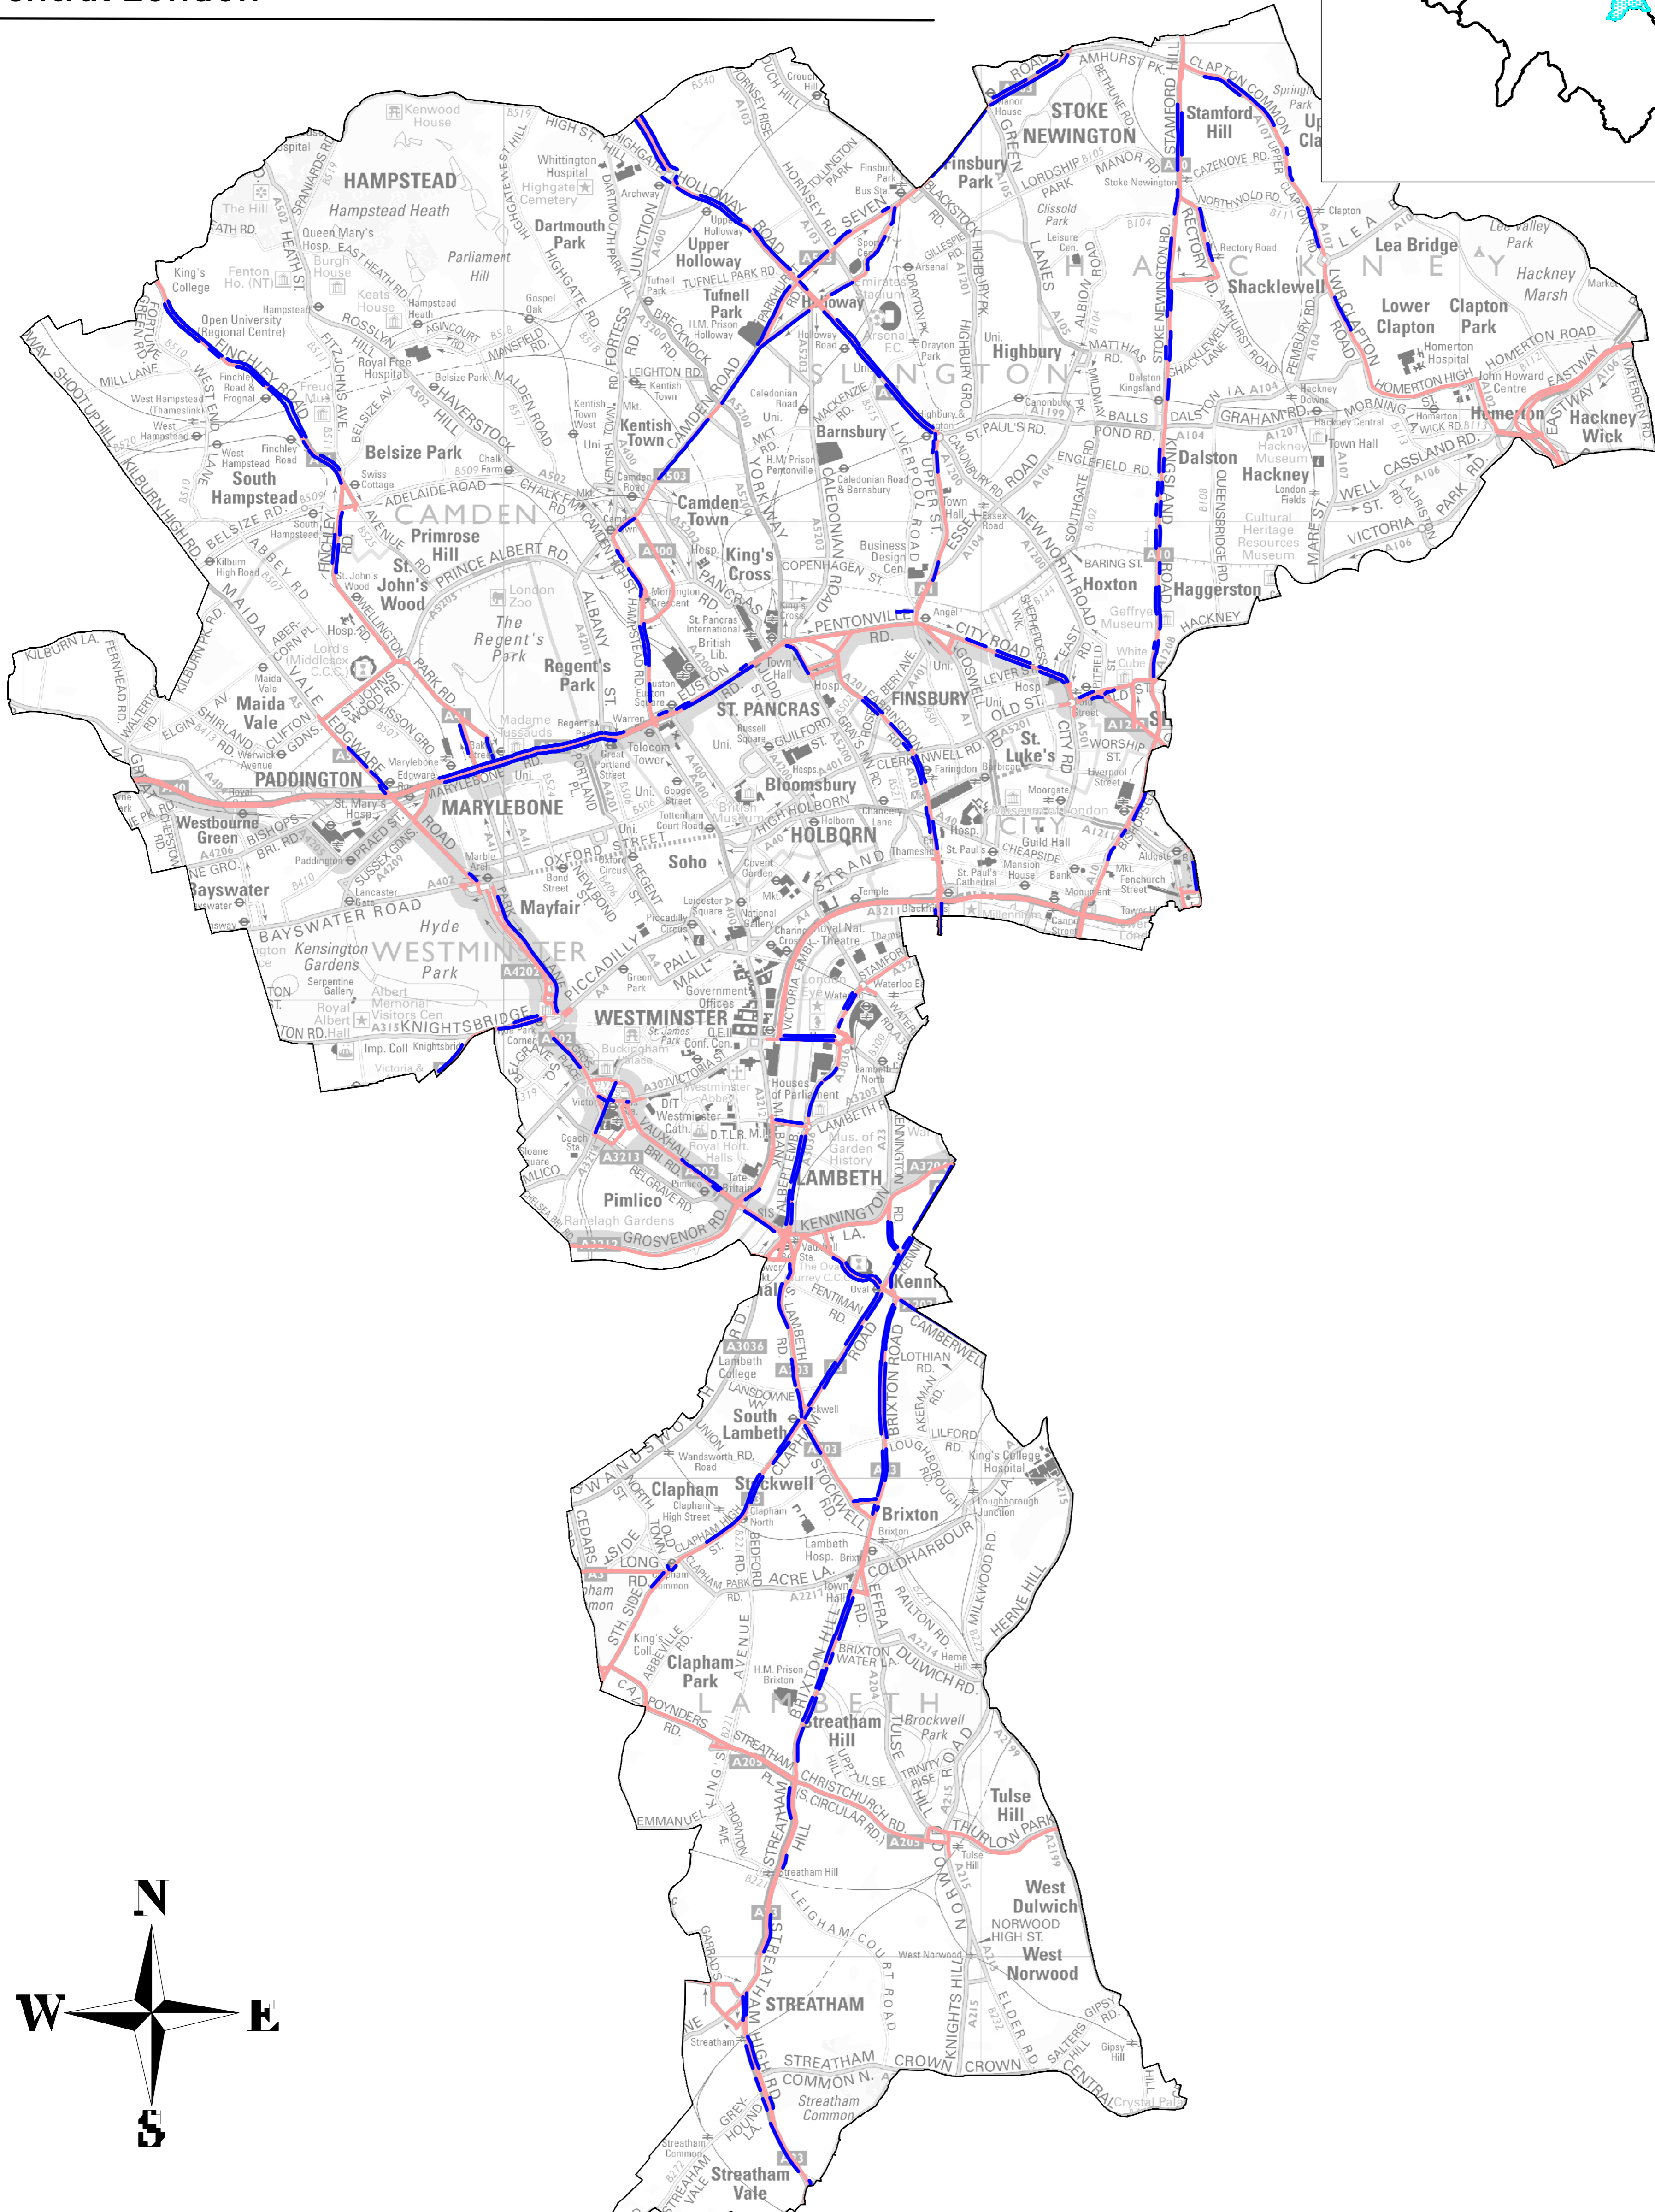

Bus Lanes - Motorcycles Permitted

Central London

Key

-  Transport for London Road Network
-  Bus Lane - Motorcycles permitted