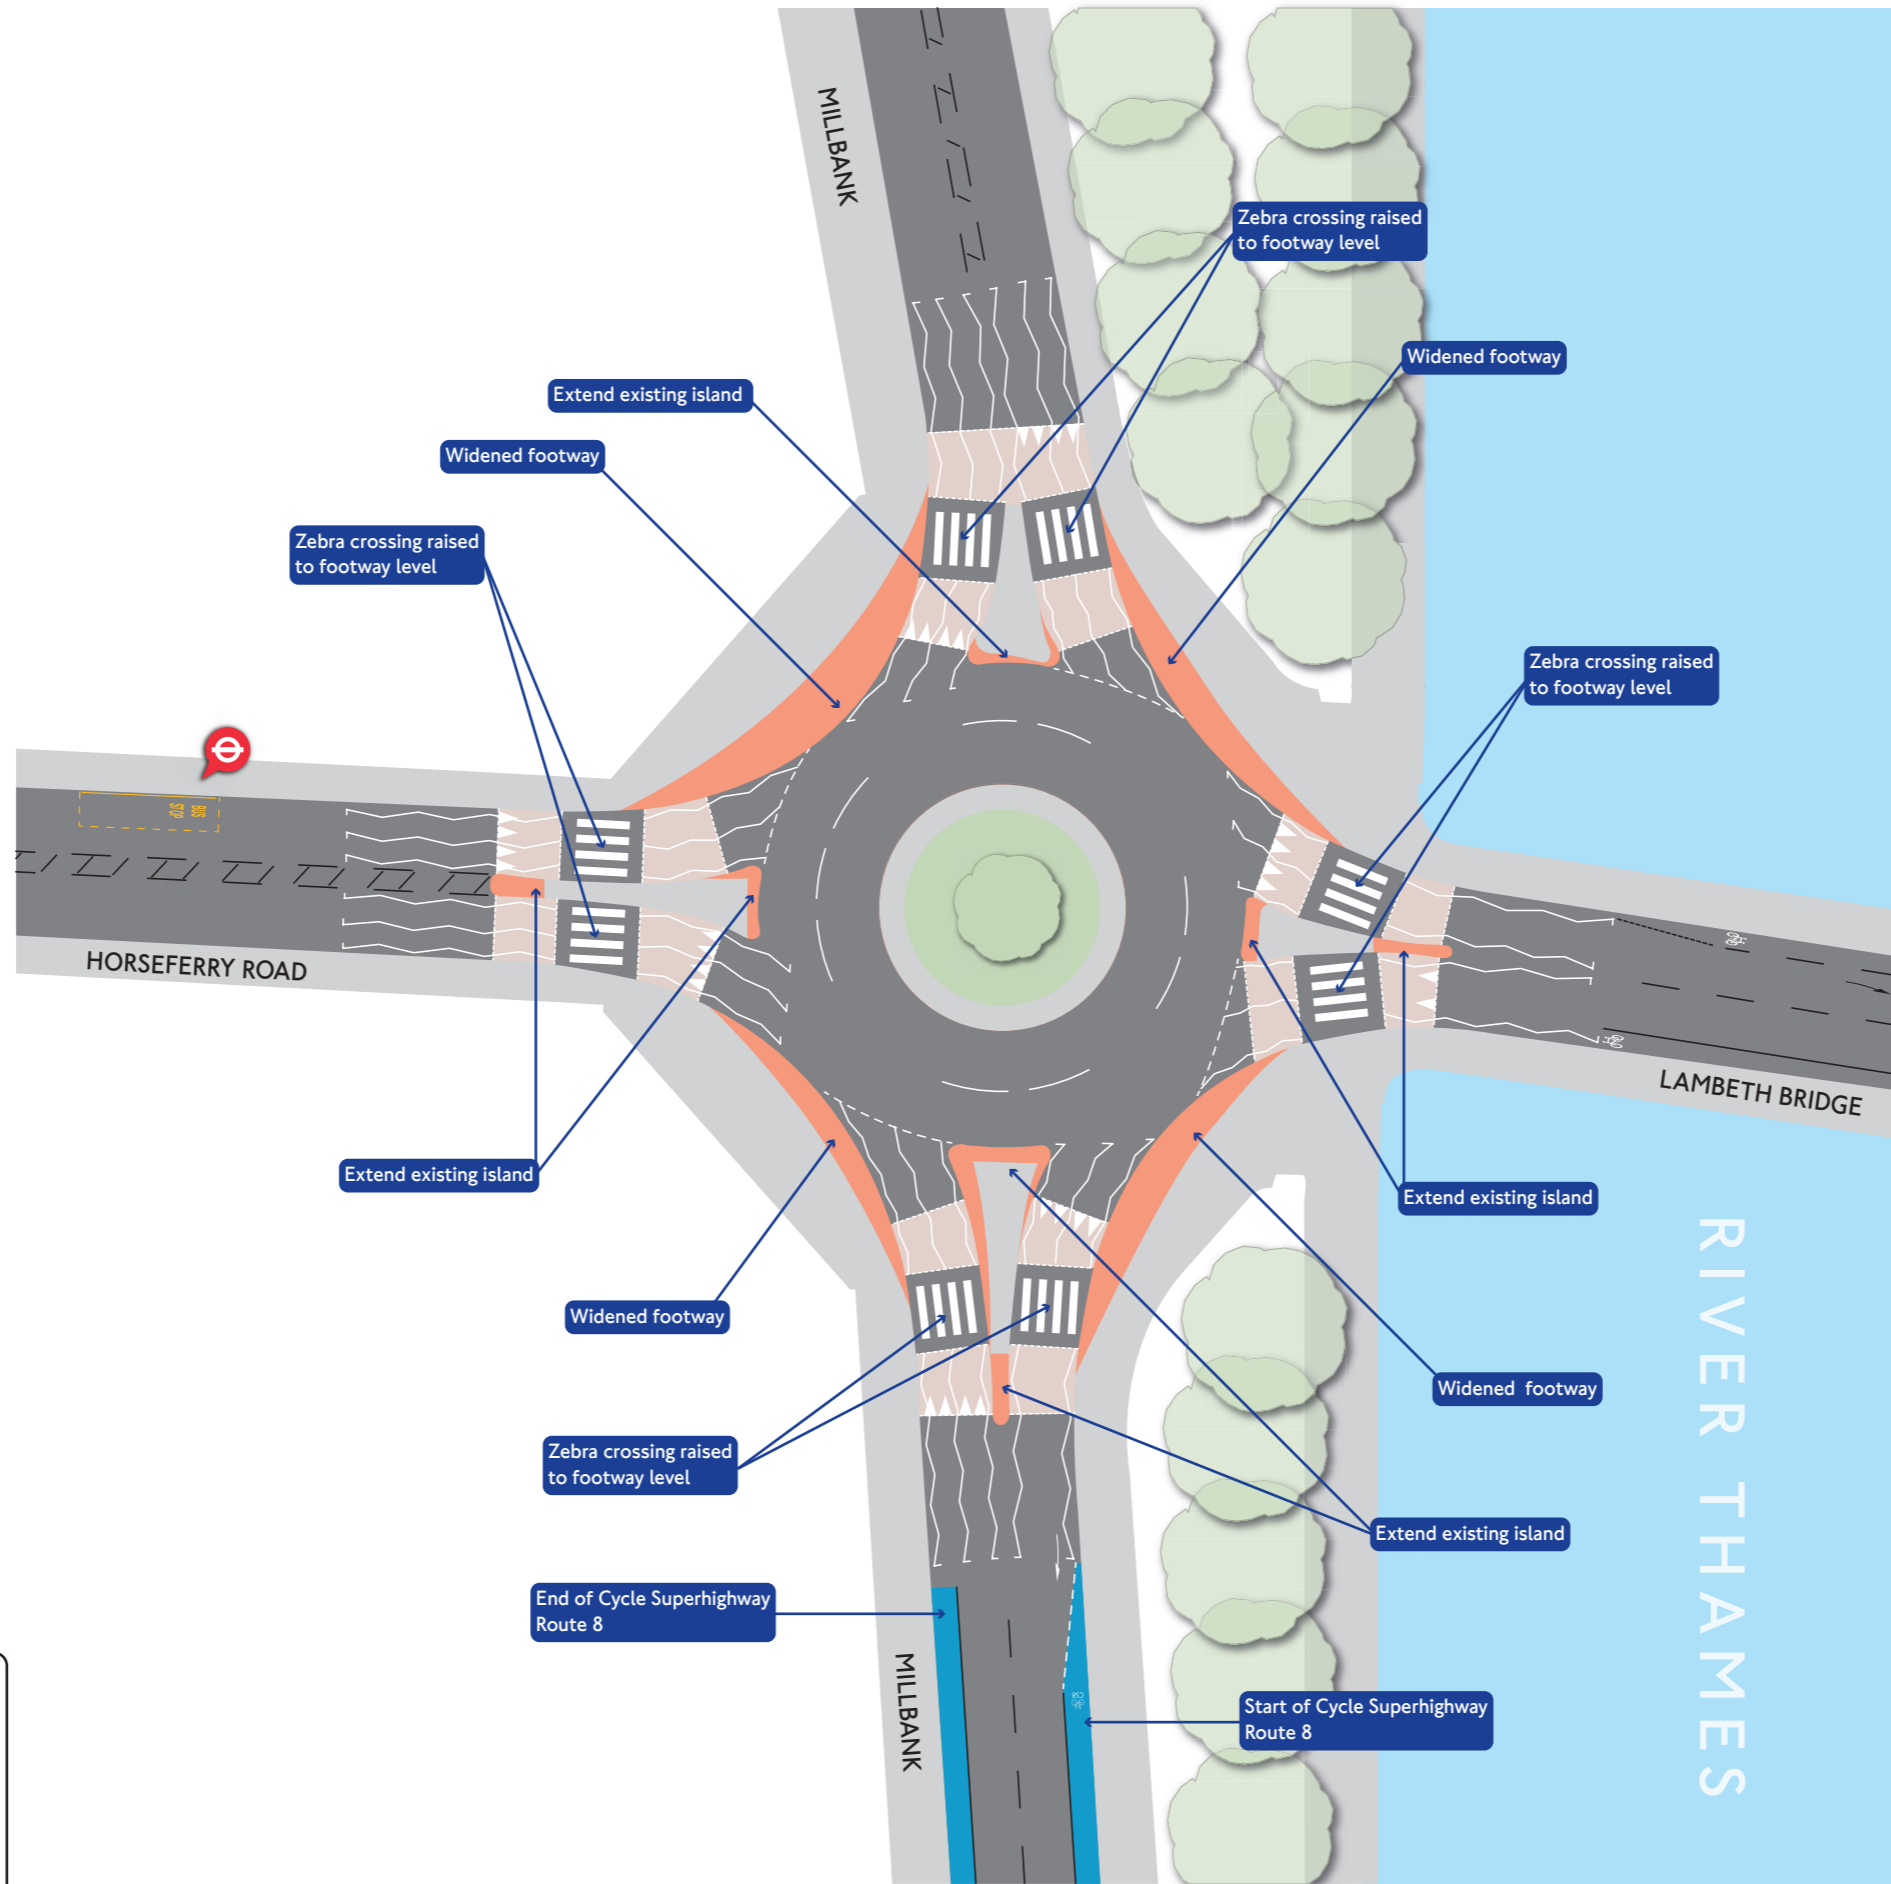

Lambeth Bridge Northern Roundabout

Key:

-  Widened footway or extended traffic island
-  Existing road markings
-  New road markings
-  New ramps
-  New raised zebra crossing
-  Existing bus stop