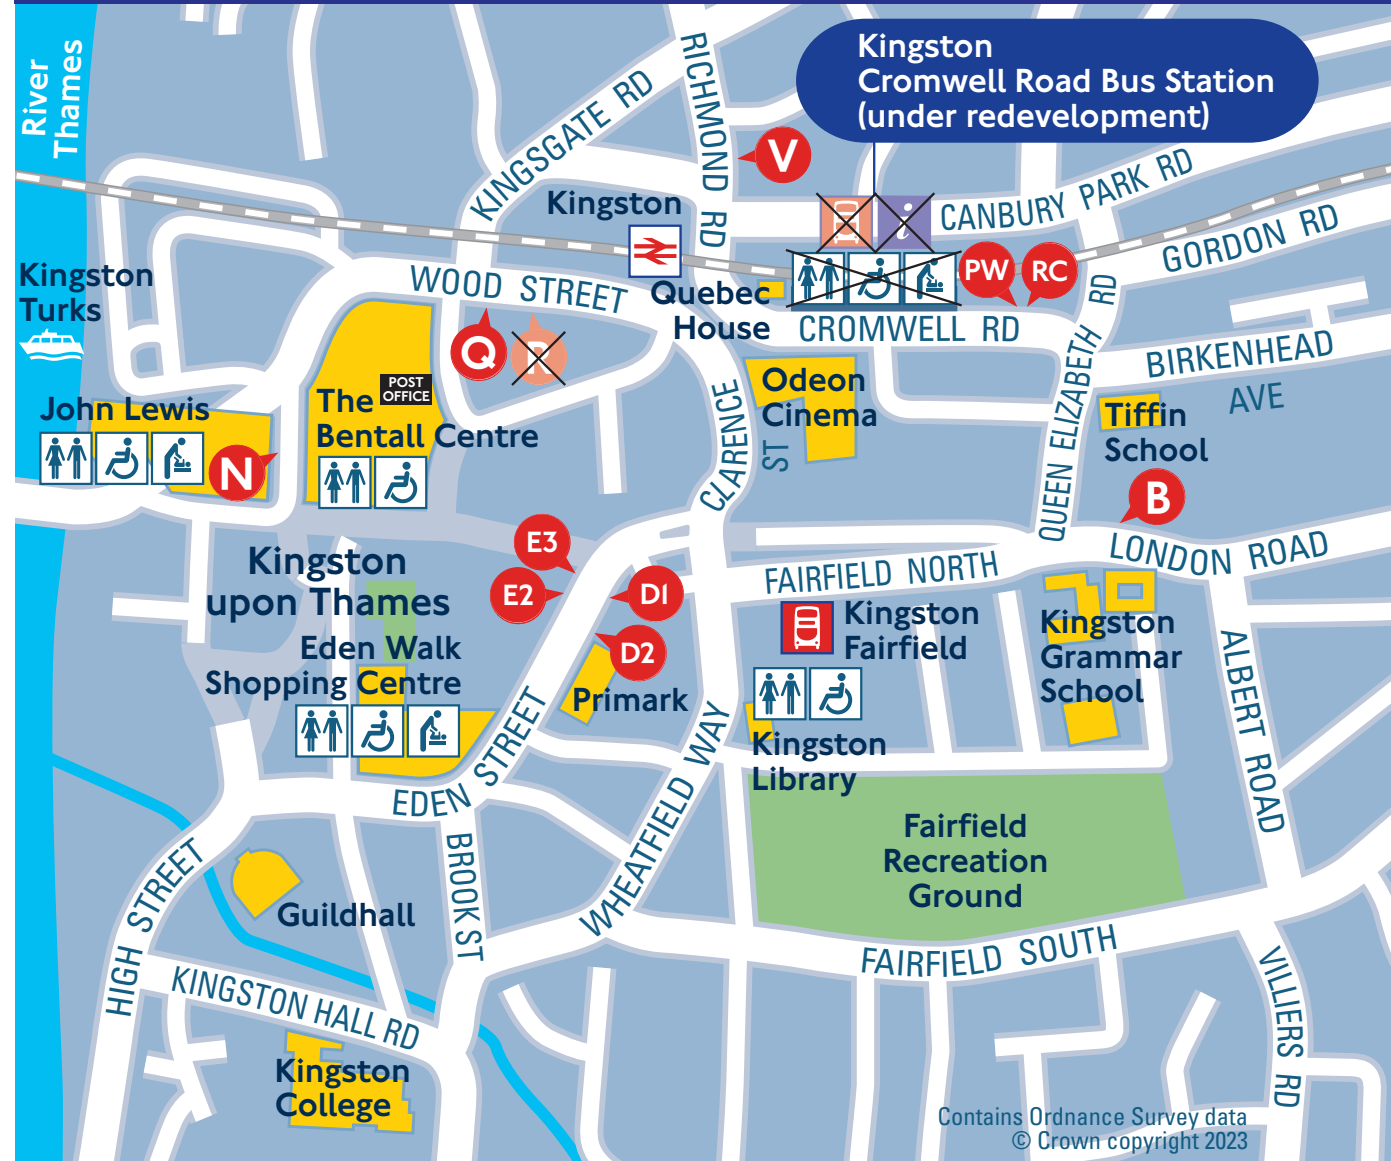

Where to catch your bus

Bus route	Towards	Bus stops
57	Clapham Park	
65	Kingston Brook Street	
71	Chessington World of Adventures	
	Kingston last stop	
85	Putney Bridge	
111	Heathrow Central	
	Kingston last stop	
131	Tooting Broadway	
213	Sutton	
216	Kingston last stop	
	Staines	
281	Tolworth	
285	Heathrow Central	
	Kingston last stop	
371	Richmond Manor Circus	
406	Epsom	
	Kingston last stop	
411	Kingston last stop	
	West Molesley	
418	Epsom	
	Kingston last stop	
465	Dorking	
	Kingston last stop	
481	Kingston last stop	
	West Middlesex Hospital	
671 Sch	Chessington South	
K1	Kingston last stop	
	New Malden	
K2	Kingston Hospital	
K3	Roehampton Vale	
K4	Kingston Hospital	
K5	Ham	
	Morden	
X26/SL7	West Croydon	
N65	Chessington World of Adventures	
N87	Aldwych	

Cromwell Road Bus Station Closure from Monday 28 August 2023 until Summer 2024

Where to catch your bus (non-TfL)

Bus route	Towards	Bus stops
458	Staines	
461	Addlestone	
513	Cobham and Downside	
514	Hersham	
515	Weybridge and Brooklands	
715	Guildford	
KU1	Roehampton Vale	
KU3	Roehampton Vale	

From Saturday 19 August, route X26 is renumbered as route SL7. Please look out for the new number on the front of buses and on other travel information tools.

Sch - School journeys