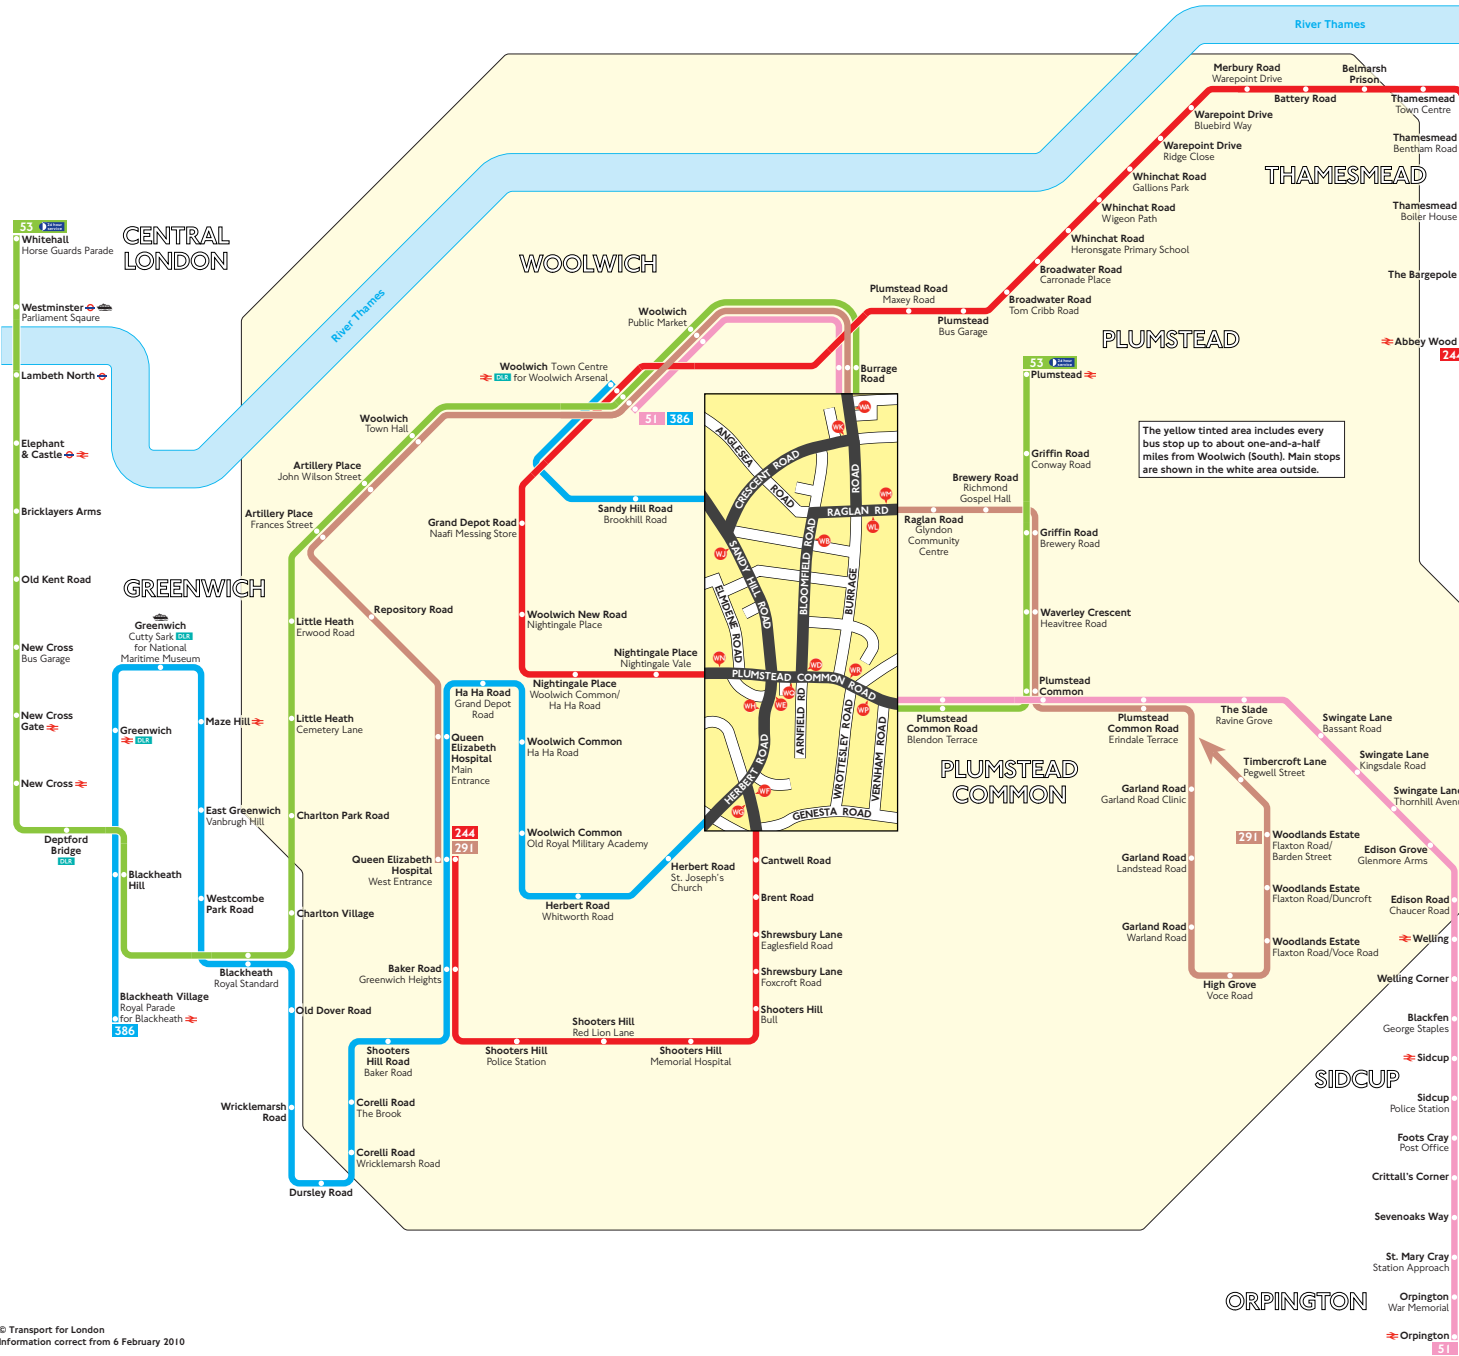

Buses from Woolwich (South)

Key

- Connections with Underground
- Connections with National Rail
- DLR Connections with Docklands Light Railway
- Connections with river boats

A Red discs show the bus stop you need for your chosen bus service. The disc appears on the top of the bus stop in the street (see map of town centre in centre of diagram).

Route finder

Day buses including 24-hour routes

Bus route	Towards	Bus stops
51	Orpington	WA WB WD WR
	Woolwich	WJ WK WP WC
53	Plumstead	WA WB WD WR
	Whitehall	WJ WK WP WC
244	Abbey Wood	WJ WK WP WC
	Queen Elizabeth Hospital	WJ WK WP WC
291	Queen Elizabeth Hospital	WJ WK WP WC
	Woodlands Estate	WJ WK WP WC
386	Blackheath Village	WJ WK WP WC
	Woolwich	WJ WK WP WC