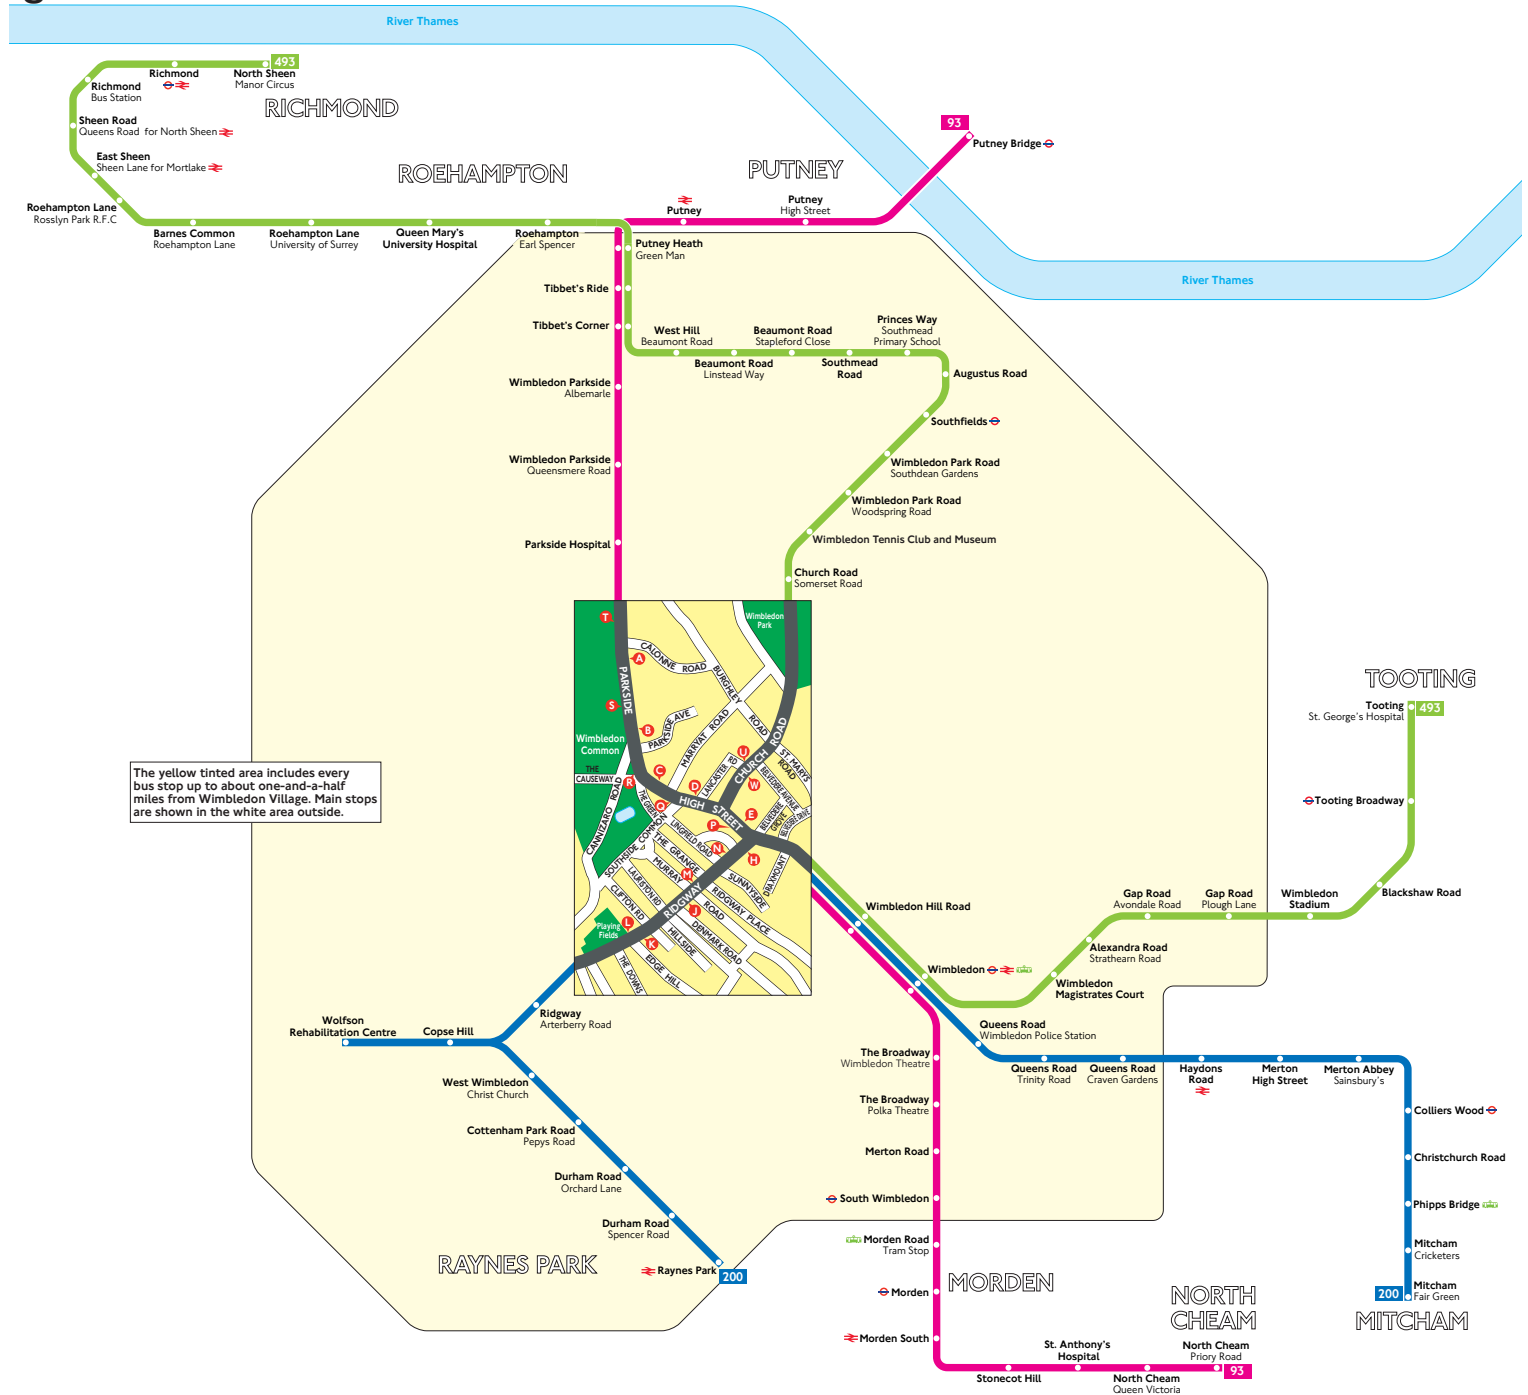

Buses from Wimbledon Village

Route finder

Day buses including 24-hour routes

Bus route	Towards	Bus stops
93	North Cheam Putney Bridge	A B C D E P Q R S T
200	Mitcham Raynes Park	L M N H J K
493	North Sheen Tooting	P U E W