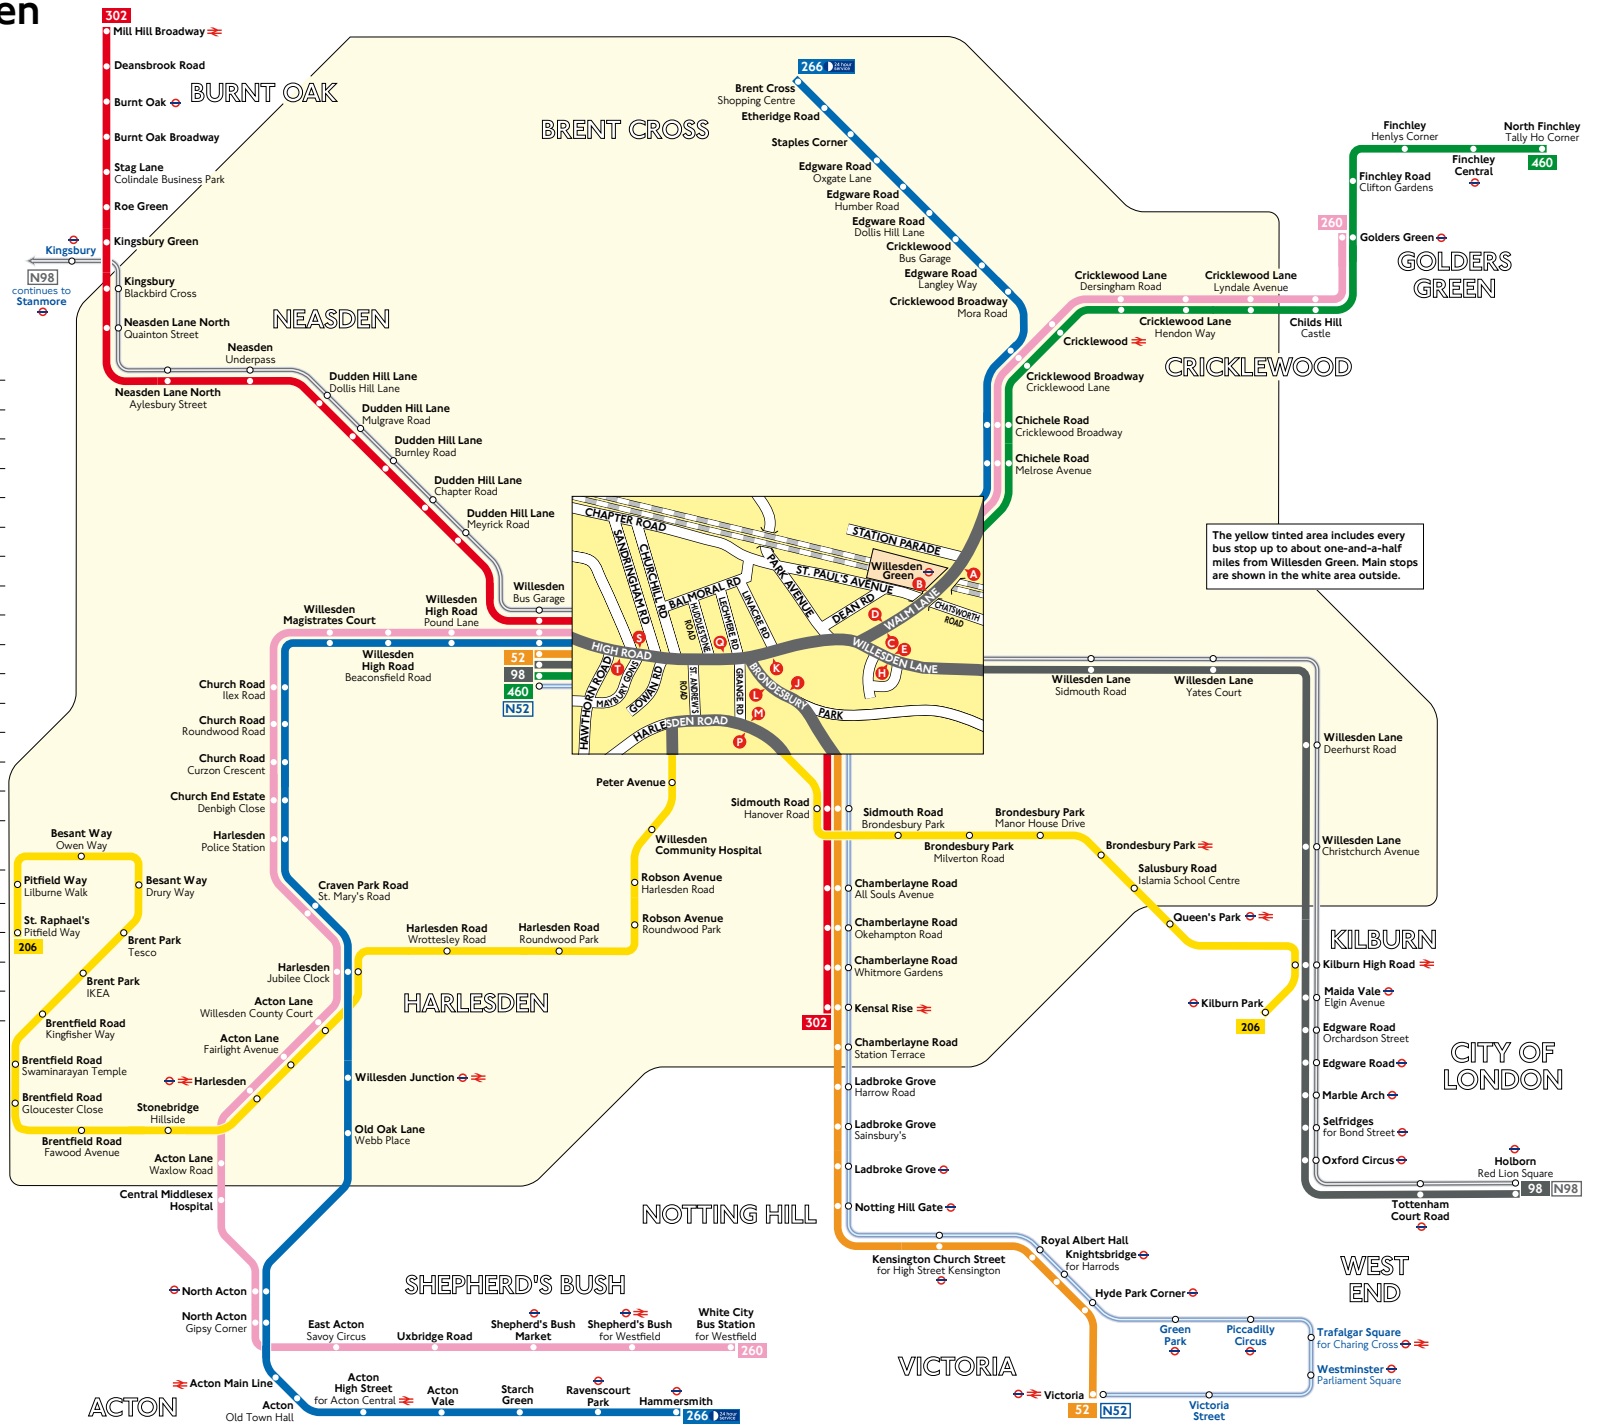

Buses from Willesden Green

Route finder

Day buses including 24-hour routes

Bus route	Towards	Bus stops
52	Victoria	J S
	Willesden	L T
98	Holborn	E Q S
	Willesden	H K T
206	Kilburn Park	M
	St. Raphael's	P
260	Golders Green	B D Q S
	White City	A C K T
266 24 hour service	Brent Cross	B D Q S
	Hammersmith	A C K T
302	Kensal Rise	J S
	Mill Hill Broadway	L T
460	North Finchley	B D Q S
	Willesden	A C K T

Night buses

Bus route	Towards	Bus stops
N52	Victoria	J S
	Willesden	L T
N98	Holborn	E Q S
	Stanmore	H K T