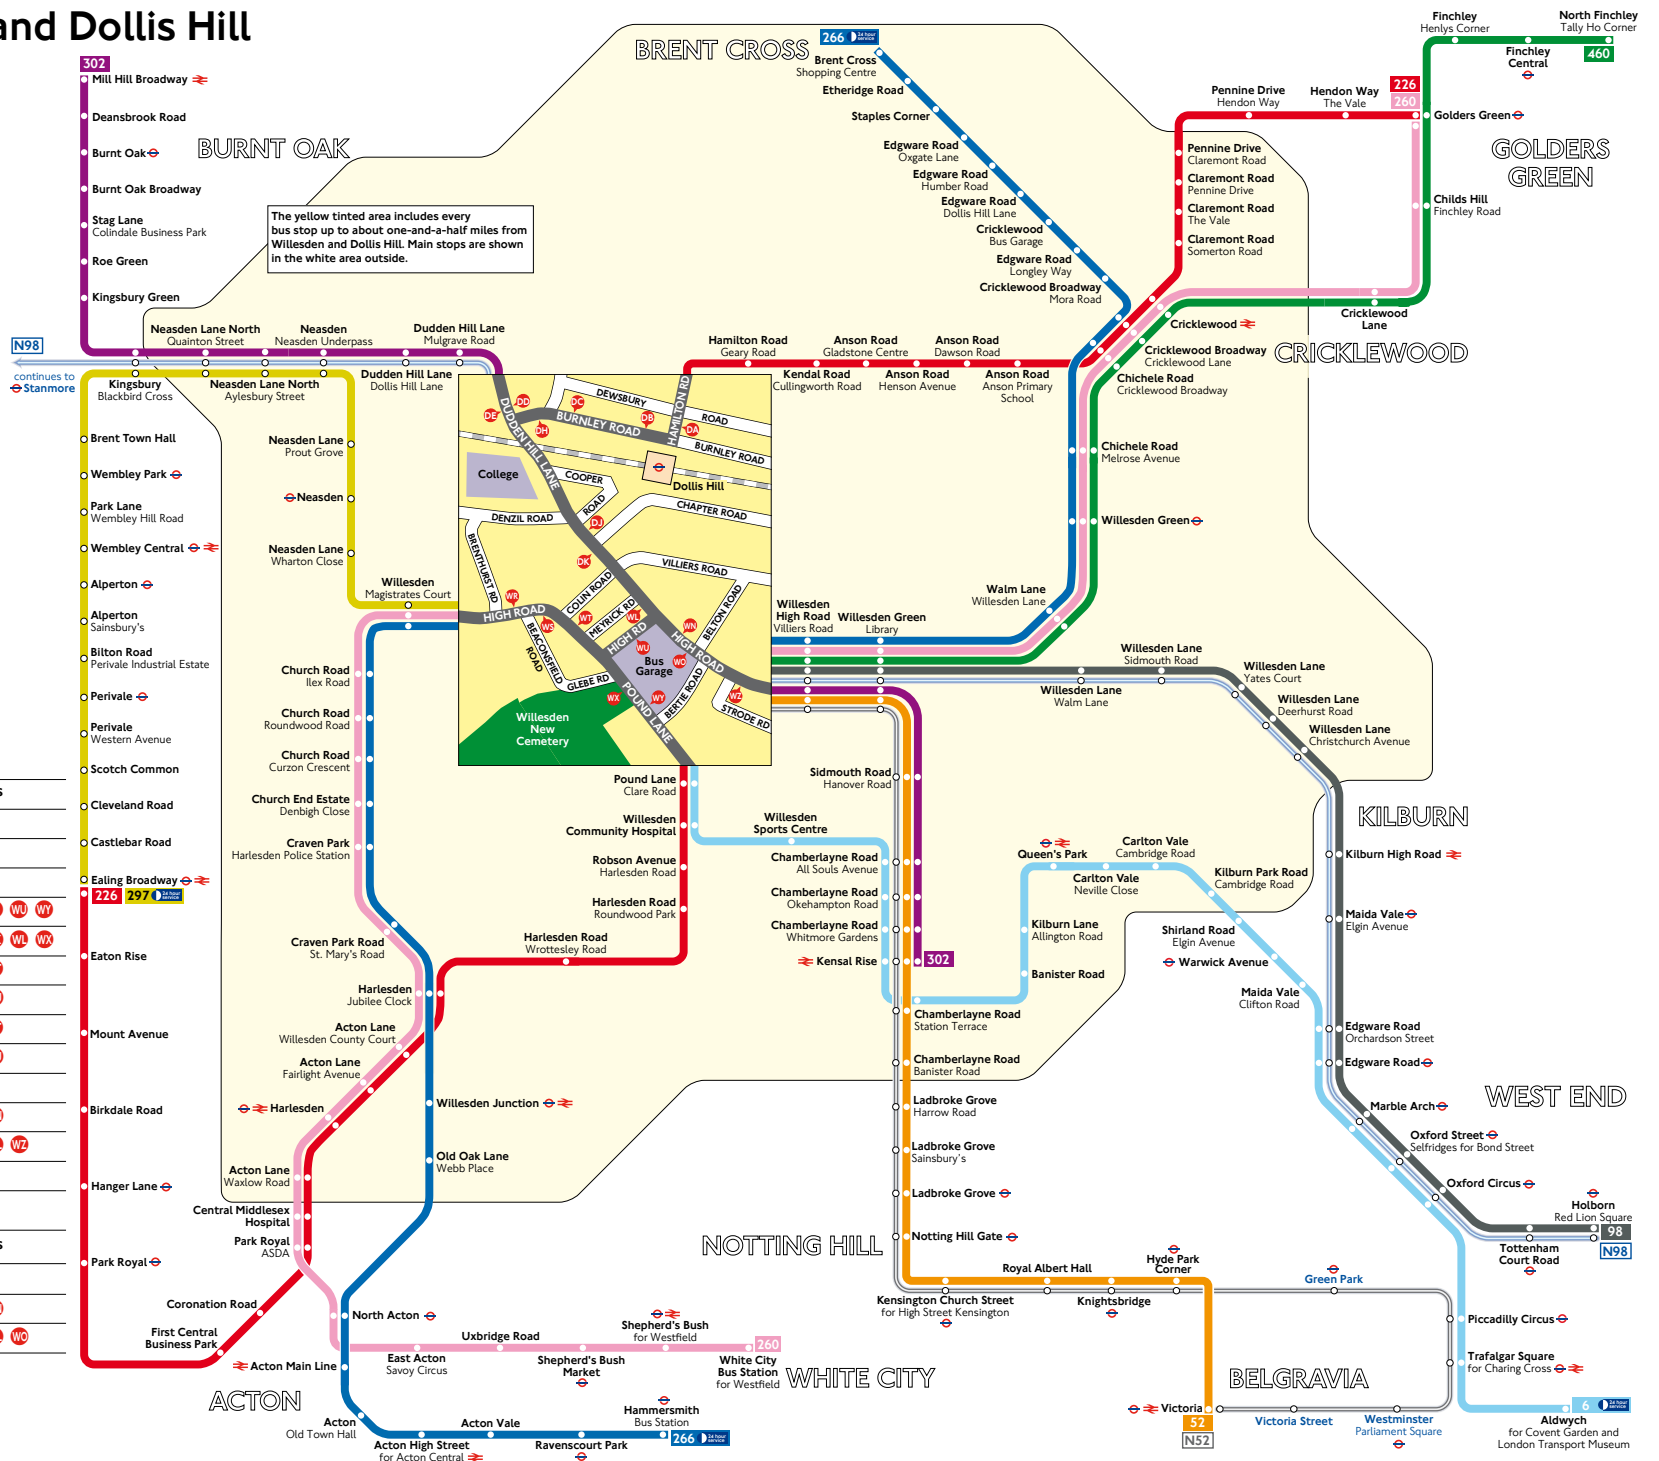

Buses from Willesden and Dollis Hill

Route finder

Day buses including 24-hour routes

Bus route	Towards	Bus stops
6	Aldwych	WT
52	Victoria	WN WX
98	Holborn	WN WX
226	Ealing Broadway	DA DH DJ DW WU WY
	Golders Green	DB DC DK WL WX
260	Golders Green	WN WR WT
	White City	WC WS WU
266	Brent Cross	WN WR WT
	Hammersmith	WC WS WU
297	Ealing Broadway	WS WX
302	Kensal Rise	DB DJ WN
	Mill Hill Broadway	DB DK WL WZ
460	North Finchley	WN WX

Night buses

Bus route	Towards	Bus stops
N52	Victoria	WN WX
N98	Holborn	DD DJ WN
	Stanmore	DB DK WL WD