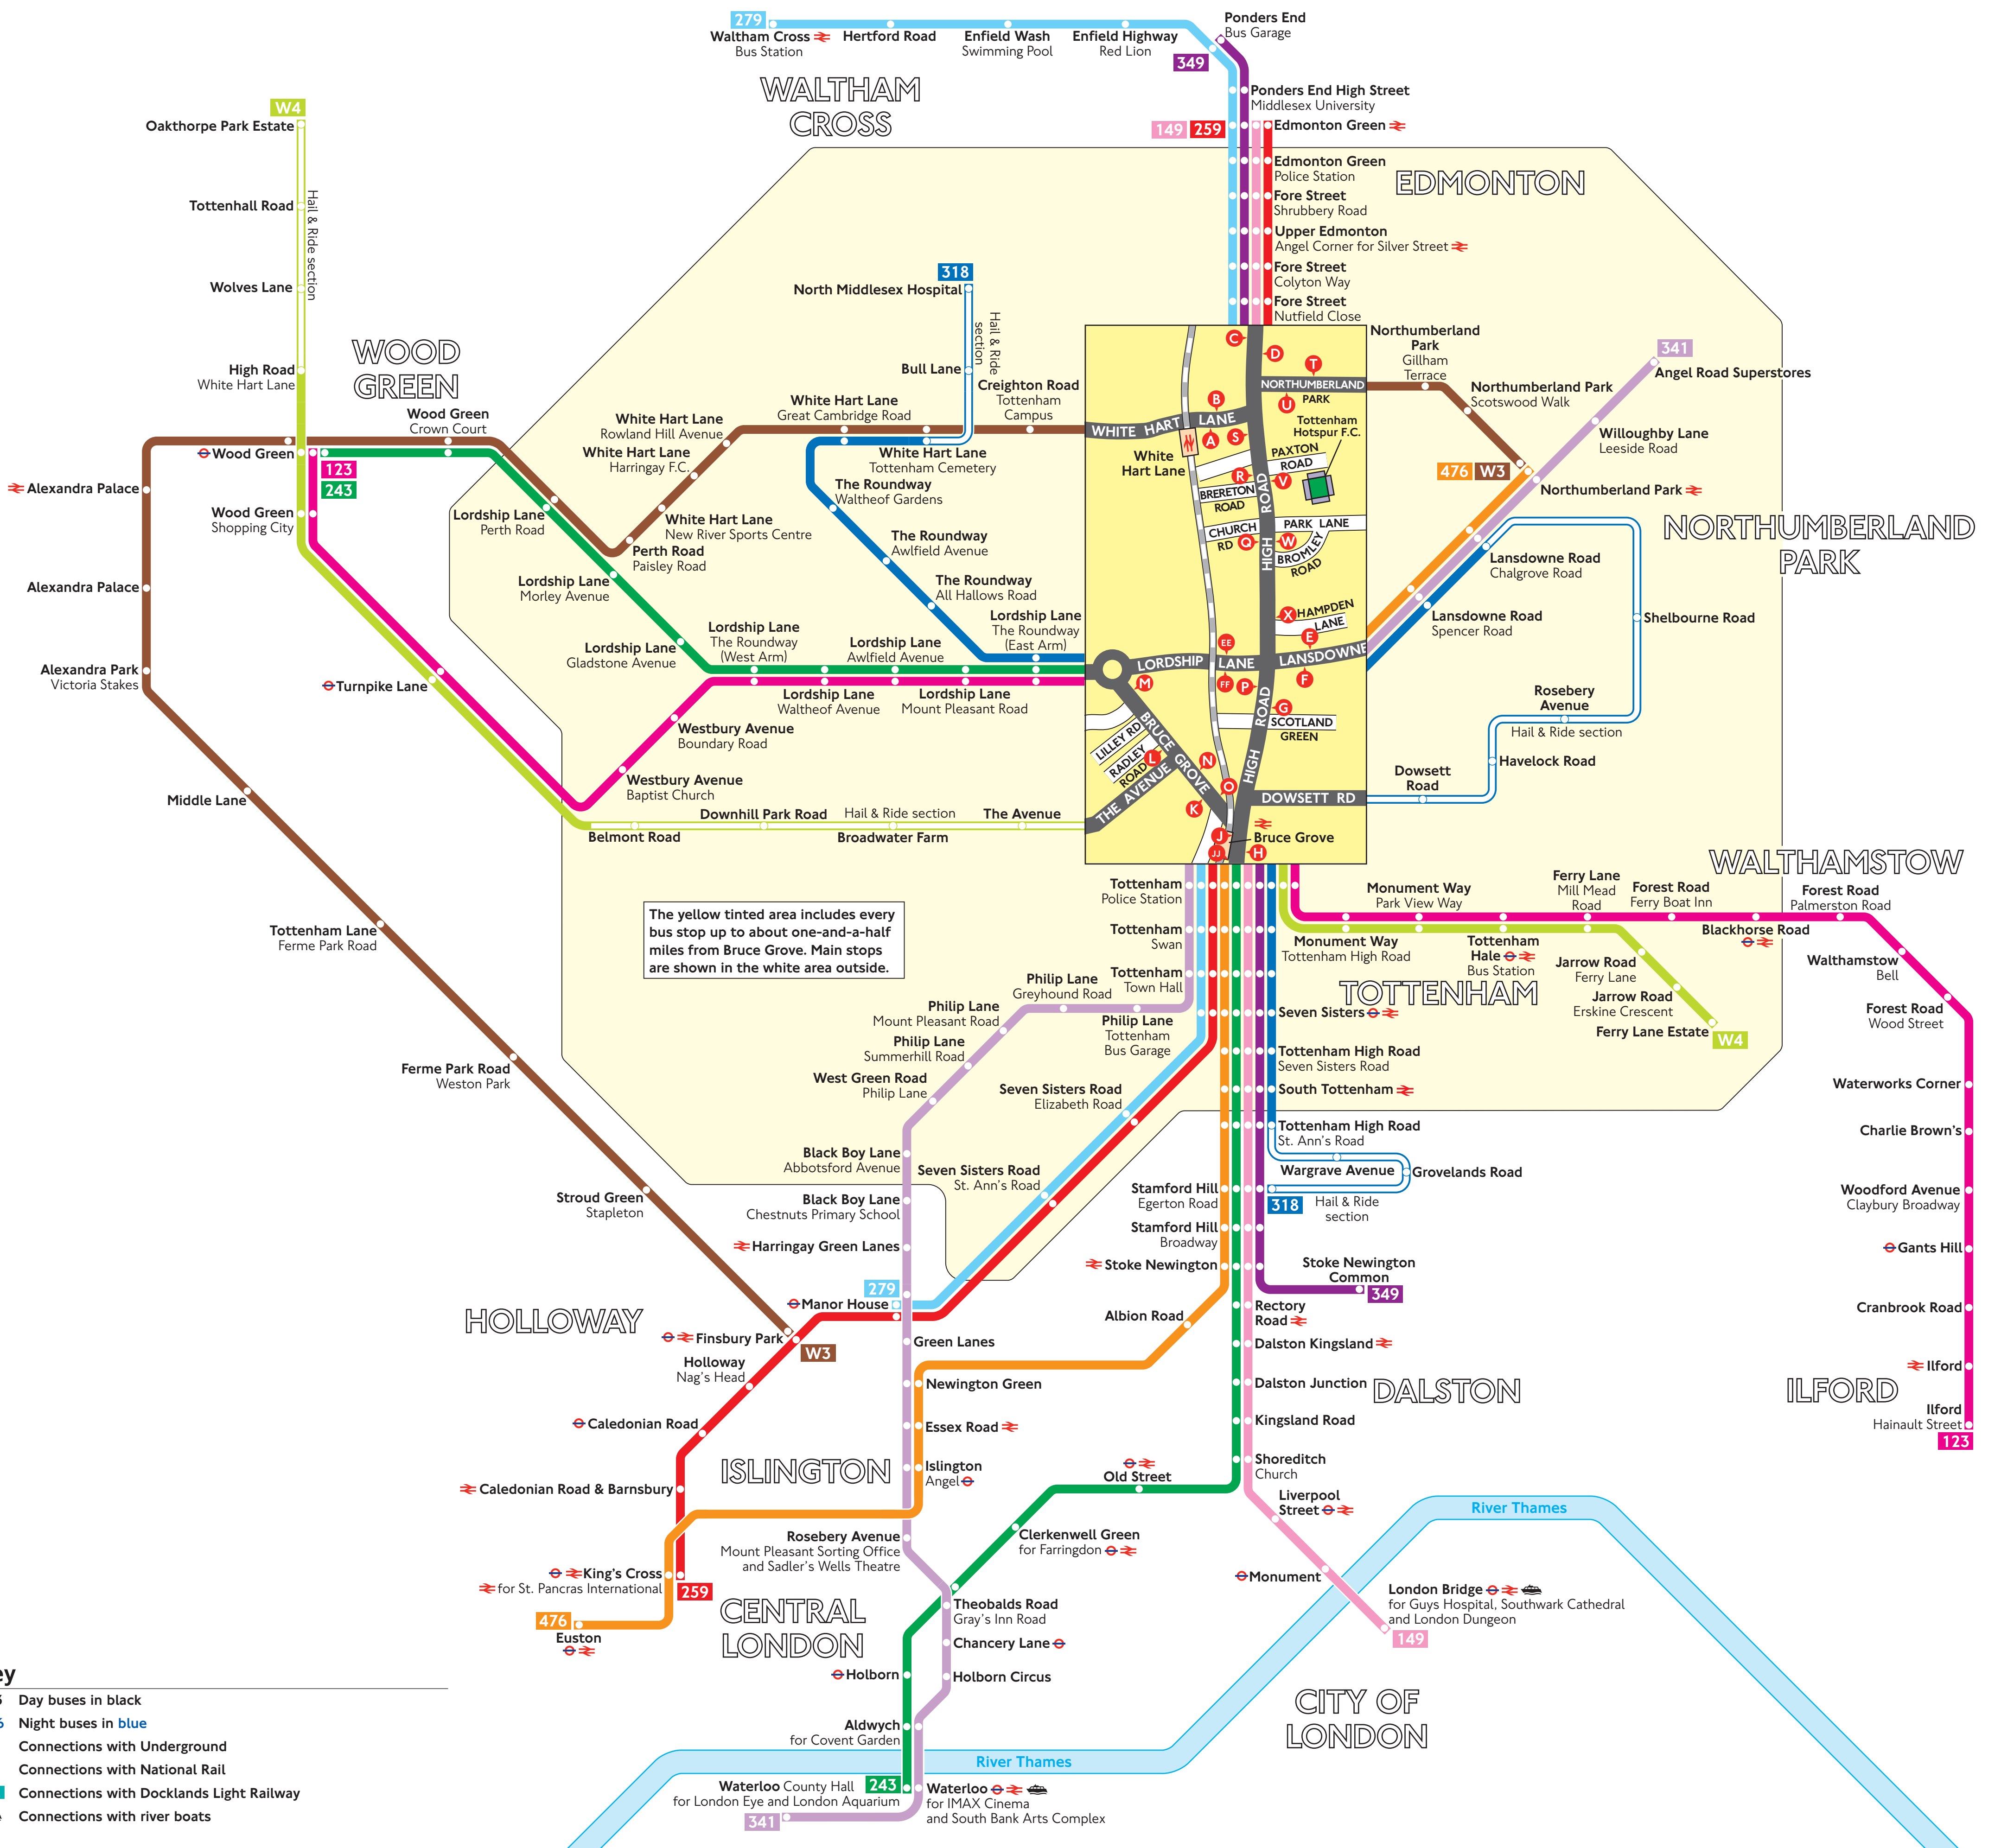

Buses from White Hart Lane and Bruce Grove

Route finder

Day buses including 24-hour routes

Bus route	Towards	Bus stops
123	Ilford	H M N O
149	Edmonton Green	C P O R S
243	London Bridge	D G H V W X
259	Edmonton Green	C P O R S
279	Manor House	D C H V W X
318	Waltham Cross	C P O R S
341	Angel Road Superstores	E N P
349	Ponders End	C P O R S
476	Stoke Newington Common	D G H V W X
W3	Euston	F G H
W4	Oakthorpe Park Estate	A K

Night buses

Bus route	Towards	Bus stops
N76	Northumberland Park	E P
N279	Trafalgar Square	D G H V W X

Destination finder

Destination	Bus routes	Bus stops
A		
Albion Road	476	F G H
Aldwych for Covent Garden	243	H M N O
Alexandra Palace	W3	A O
Angel Road Superstores	341	E N P
Avenue, The	W4	D K
B		
Bank	N76	F G H
Belmont Road	W4	D K
Black Boy Lane	341	F G H
Blackhorse Road	123	H M N O
Broadwater Farm	W4	D K

Destination	Bus routes	Bus stops
B		
Bull Lane	318	F G H
C		
Caledonian Road	259	D G H V W X
Caledonian Road & Barnsbury	259	D G H V W X
Camden Town	N279	D G H V W X
Charlie Brown's	123	H M N O
D		
Dalston Junction and Dalston Kingsland	149	D G H V W X
Downhill Park Road	W4	D K
Dowsett Road	318	E G H
E		
Edmonton Green and Police Station	149	C P O R S
Enfield Highway Red Lion	279, 279, 349, N279	C P O R S
Essex Road	341, 476	F G H
Euston	476	F G H
F		
Ferry Lane Mill Mead Road	123	H M N O
Ferry Lane Estate	W4	H N O
Finsbury Park	259, N279	D G H V W X
Fore Street	149	C P O R S
G		
Gants Hill	123	H M N O
H		
Harringay Green Lanes	341	E G H
Havelock Road	318	E G H
Holborn	243	H M N O
Holloway Nag's Head	259, N279	D G H V W X
I		
Ilford and Hainault Street	123	H M N O
Islington Angel	341, 476	F G H
J		
Jarrow Road	W4	H N O
K		
King's Cross for St. Pancras International	259	D G H V W X
L		
Lansdowne Road	318	E G H
Leicester Square	N279	D G H V W X
Liverpool Street	149	D G H V W X