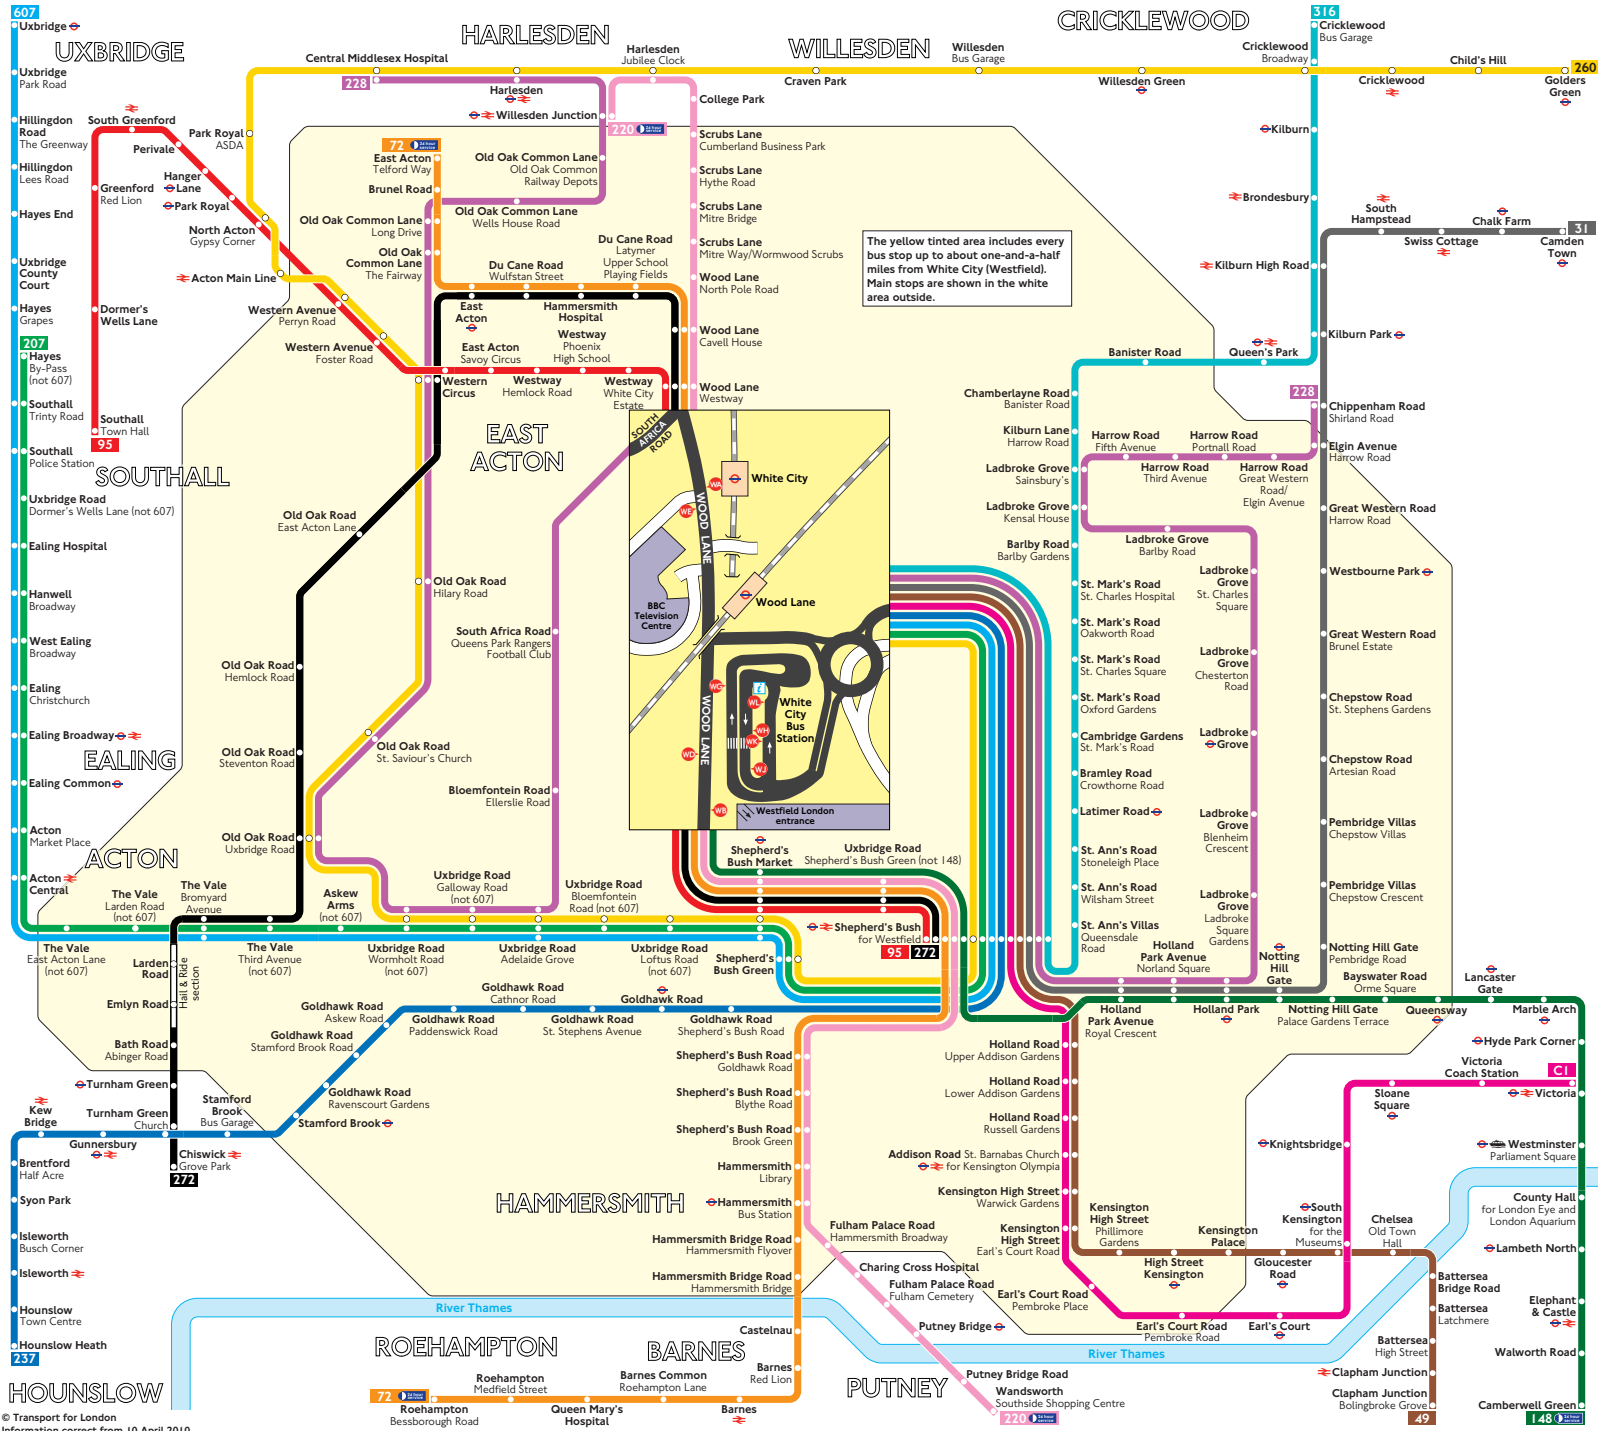

Buses from White City (Westfield)

Key

- Connections with Underground
- Connections with National Rail
- Connections with river boats
- Limited stop

Red discs show the bus stop you need for your chosen bus service. The disc appears on the top of the bus stop in the street (see map of town centre in centre of diagram).

Route finder

Day buses including 24-hour routes

Bus route	Towards	Bus stops
31	Camden Town	WF
49	Clapham Junction	WF
72	East Acton	WF WE
	Roehampton	WA WB
95	Shepherd's Bush	WA WB
	Southall	WF WE
148	Camberwell Green	WF WE
207	Hayes	WF
220	Wandsworth	WA WB
	Willesden Junction	WF WE
228	Central Middlesex Hospital	WA WB
	Maida Hill	WA WB
237	Hounslow Heath	WF
260	Golders Green	WF
272	Chiswick	WF WE
	Shepherd's Bush	WF WE
316	Cricklewood	WF
607	Uxbridge	WF
CI	Victoria	WF