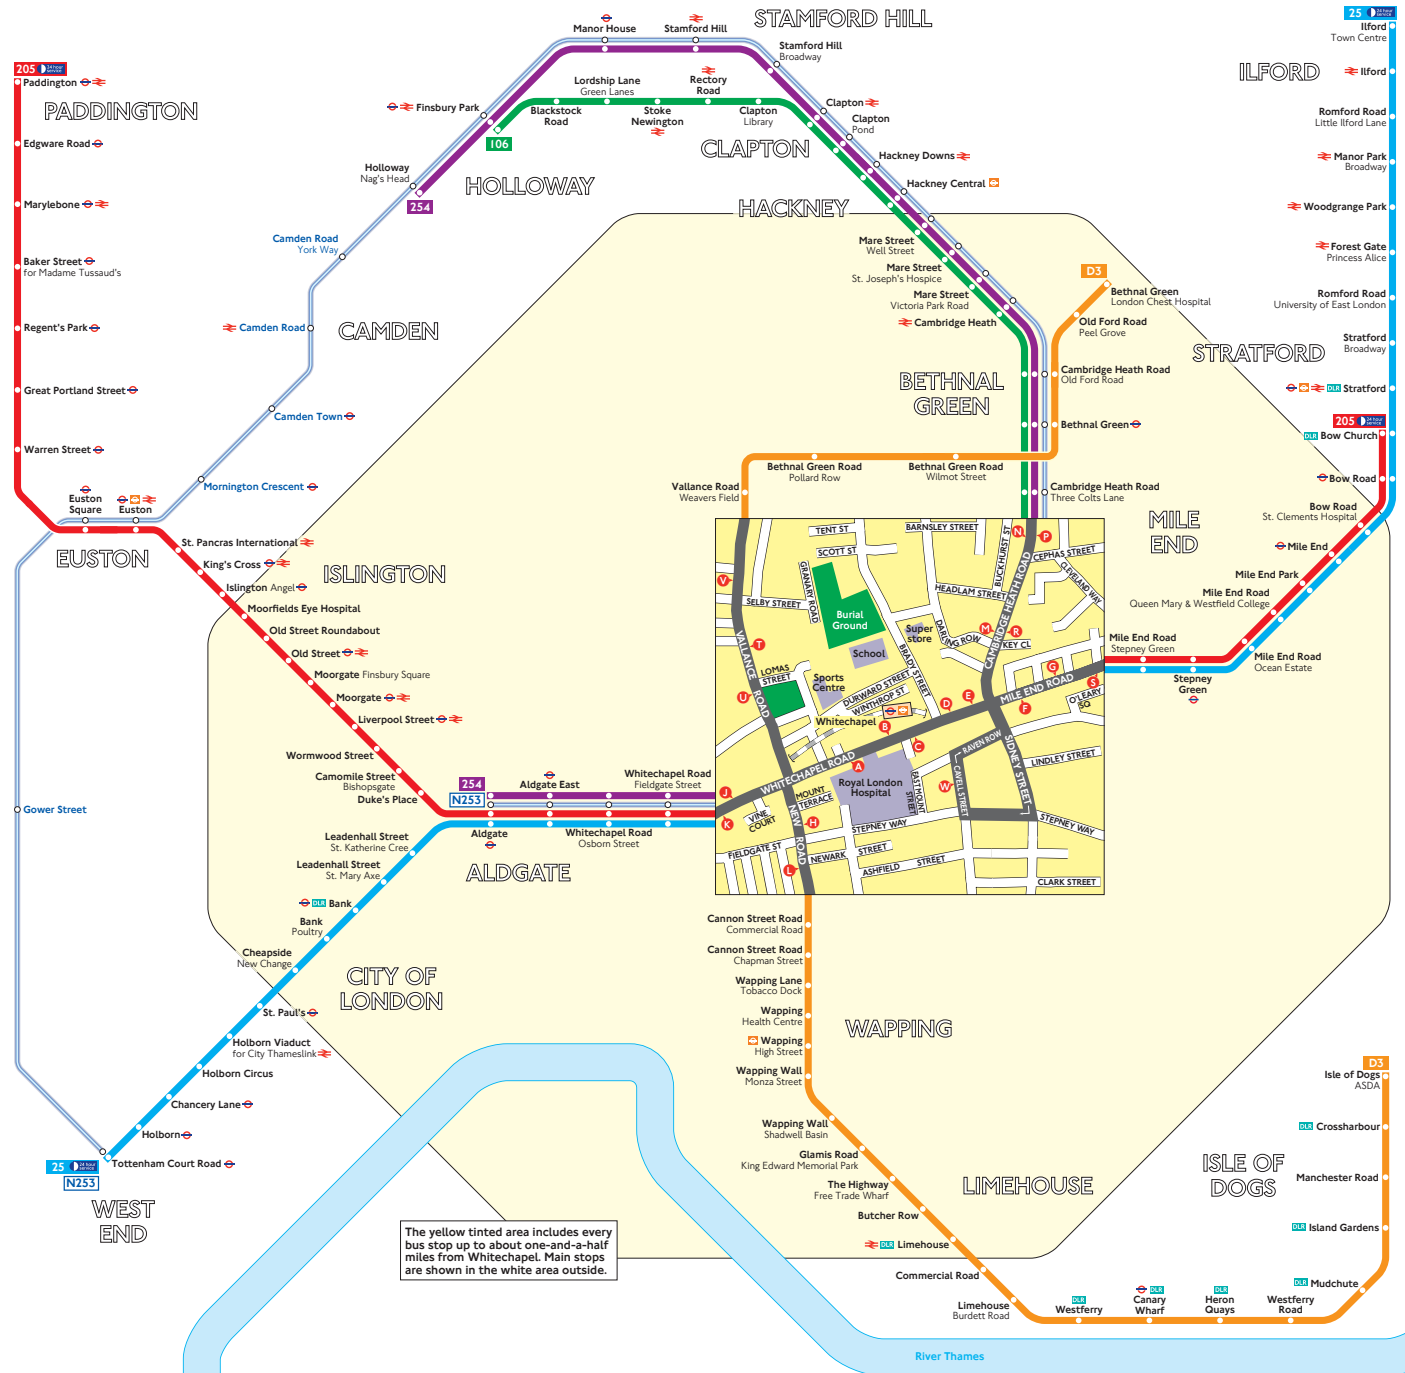

Buses from Whitechapel

Route finder

Day buses including 24-hour routes

Bus route	Towards	Bus stops
25	Ilford	B D G J
	Tottenham Court Road	A C F K S
106	Finsbury Park	M N W
205	Bow	B D G J
	Paddington	A C F K S
254	Aldgate	A C K P R
	Holloway	B E J M V
D3	Bethnal Green	L U V
	Isle of Dogs	H T W

Night buses

Bus route	Towards	Bus stops
N253	Aldgate	A C K P R
	Tottenham Court Road	B E J M N