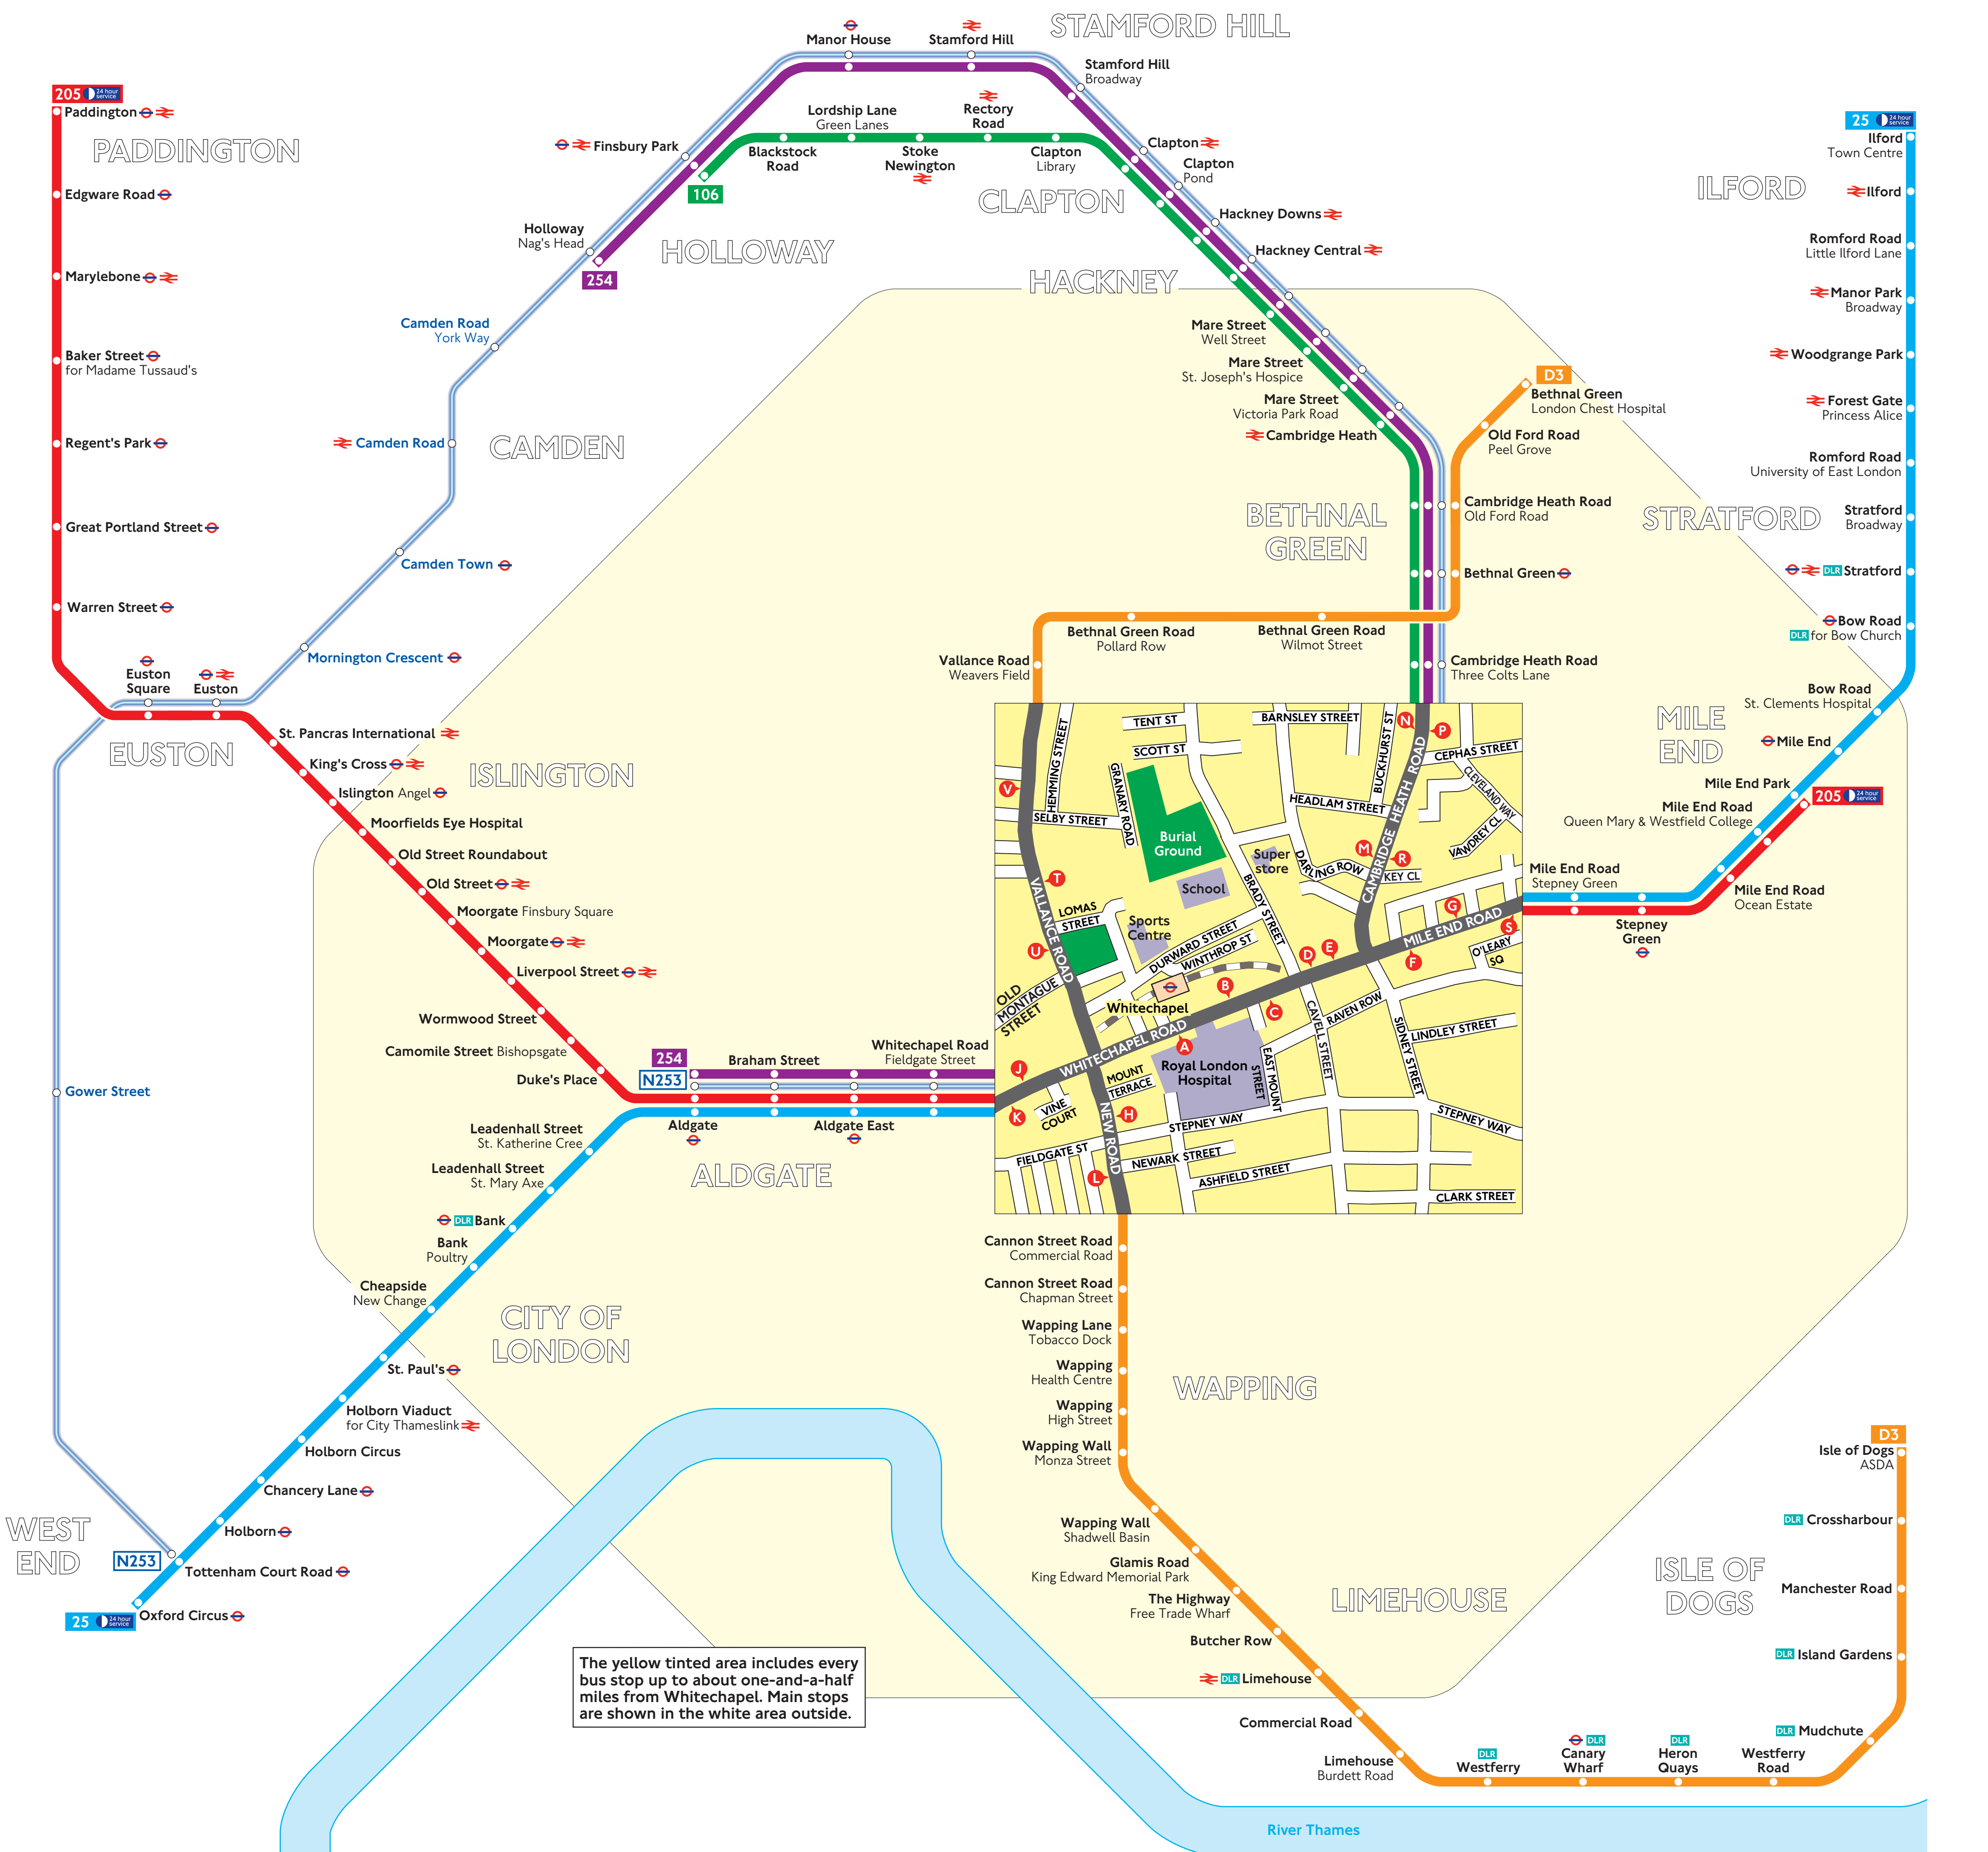

# Day and Night buses from Whitechapel

The yellow tinted area includes every bus stop up to about one-and-a-half miles from Whitechapel. Main stops are shown in the white area outside.

© Transport for London

Red discs show the bus stop you need for your chosen bus service. The disc **A** appears on the top of the bus stop in the street (see map of town centre in centre of diagram).

### Day buses including 24-hour routes

Bus route	Towards	Bus stops
25	Ilford	B D G J
	Oxford Circus	A C F K S
106	Finsbury Park	B E M N
205	Mile End Park	B D G J
	Paddington	A C F K S
254	Aldgate	A C K P R
	Holloway	B E J M N
D3	Bethnal Green	L U V
	Isle of Dogs	H T

### East London line replacement buses

Bus route	Towards	Bus stops
ELW	Shoreditch	B
	Wapping	A