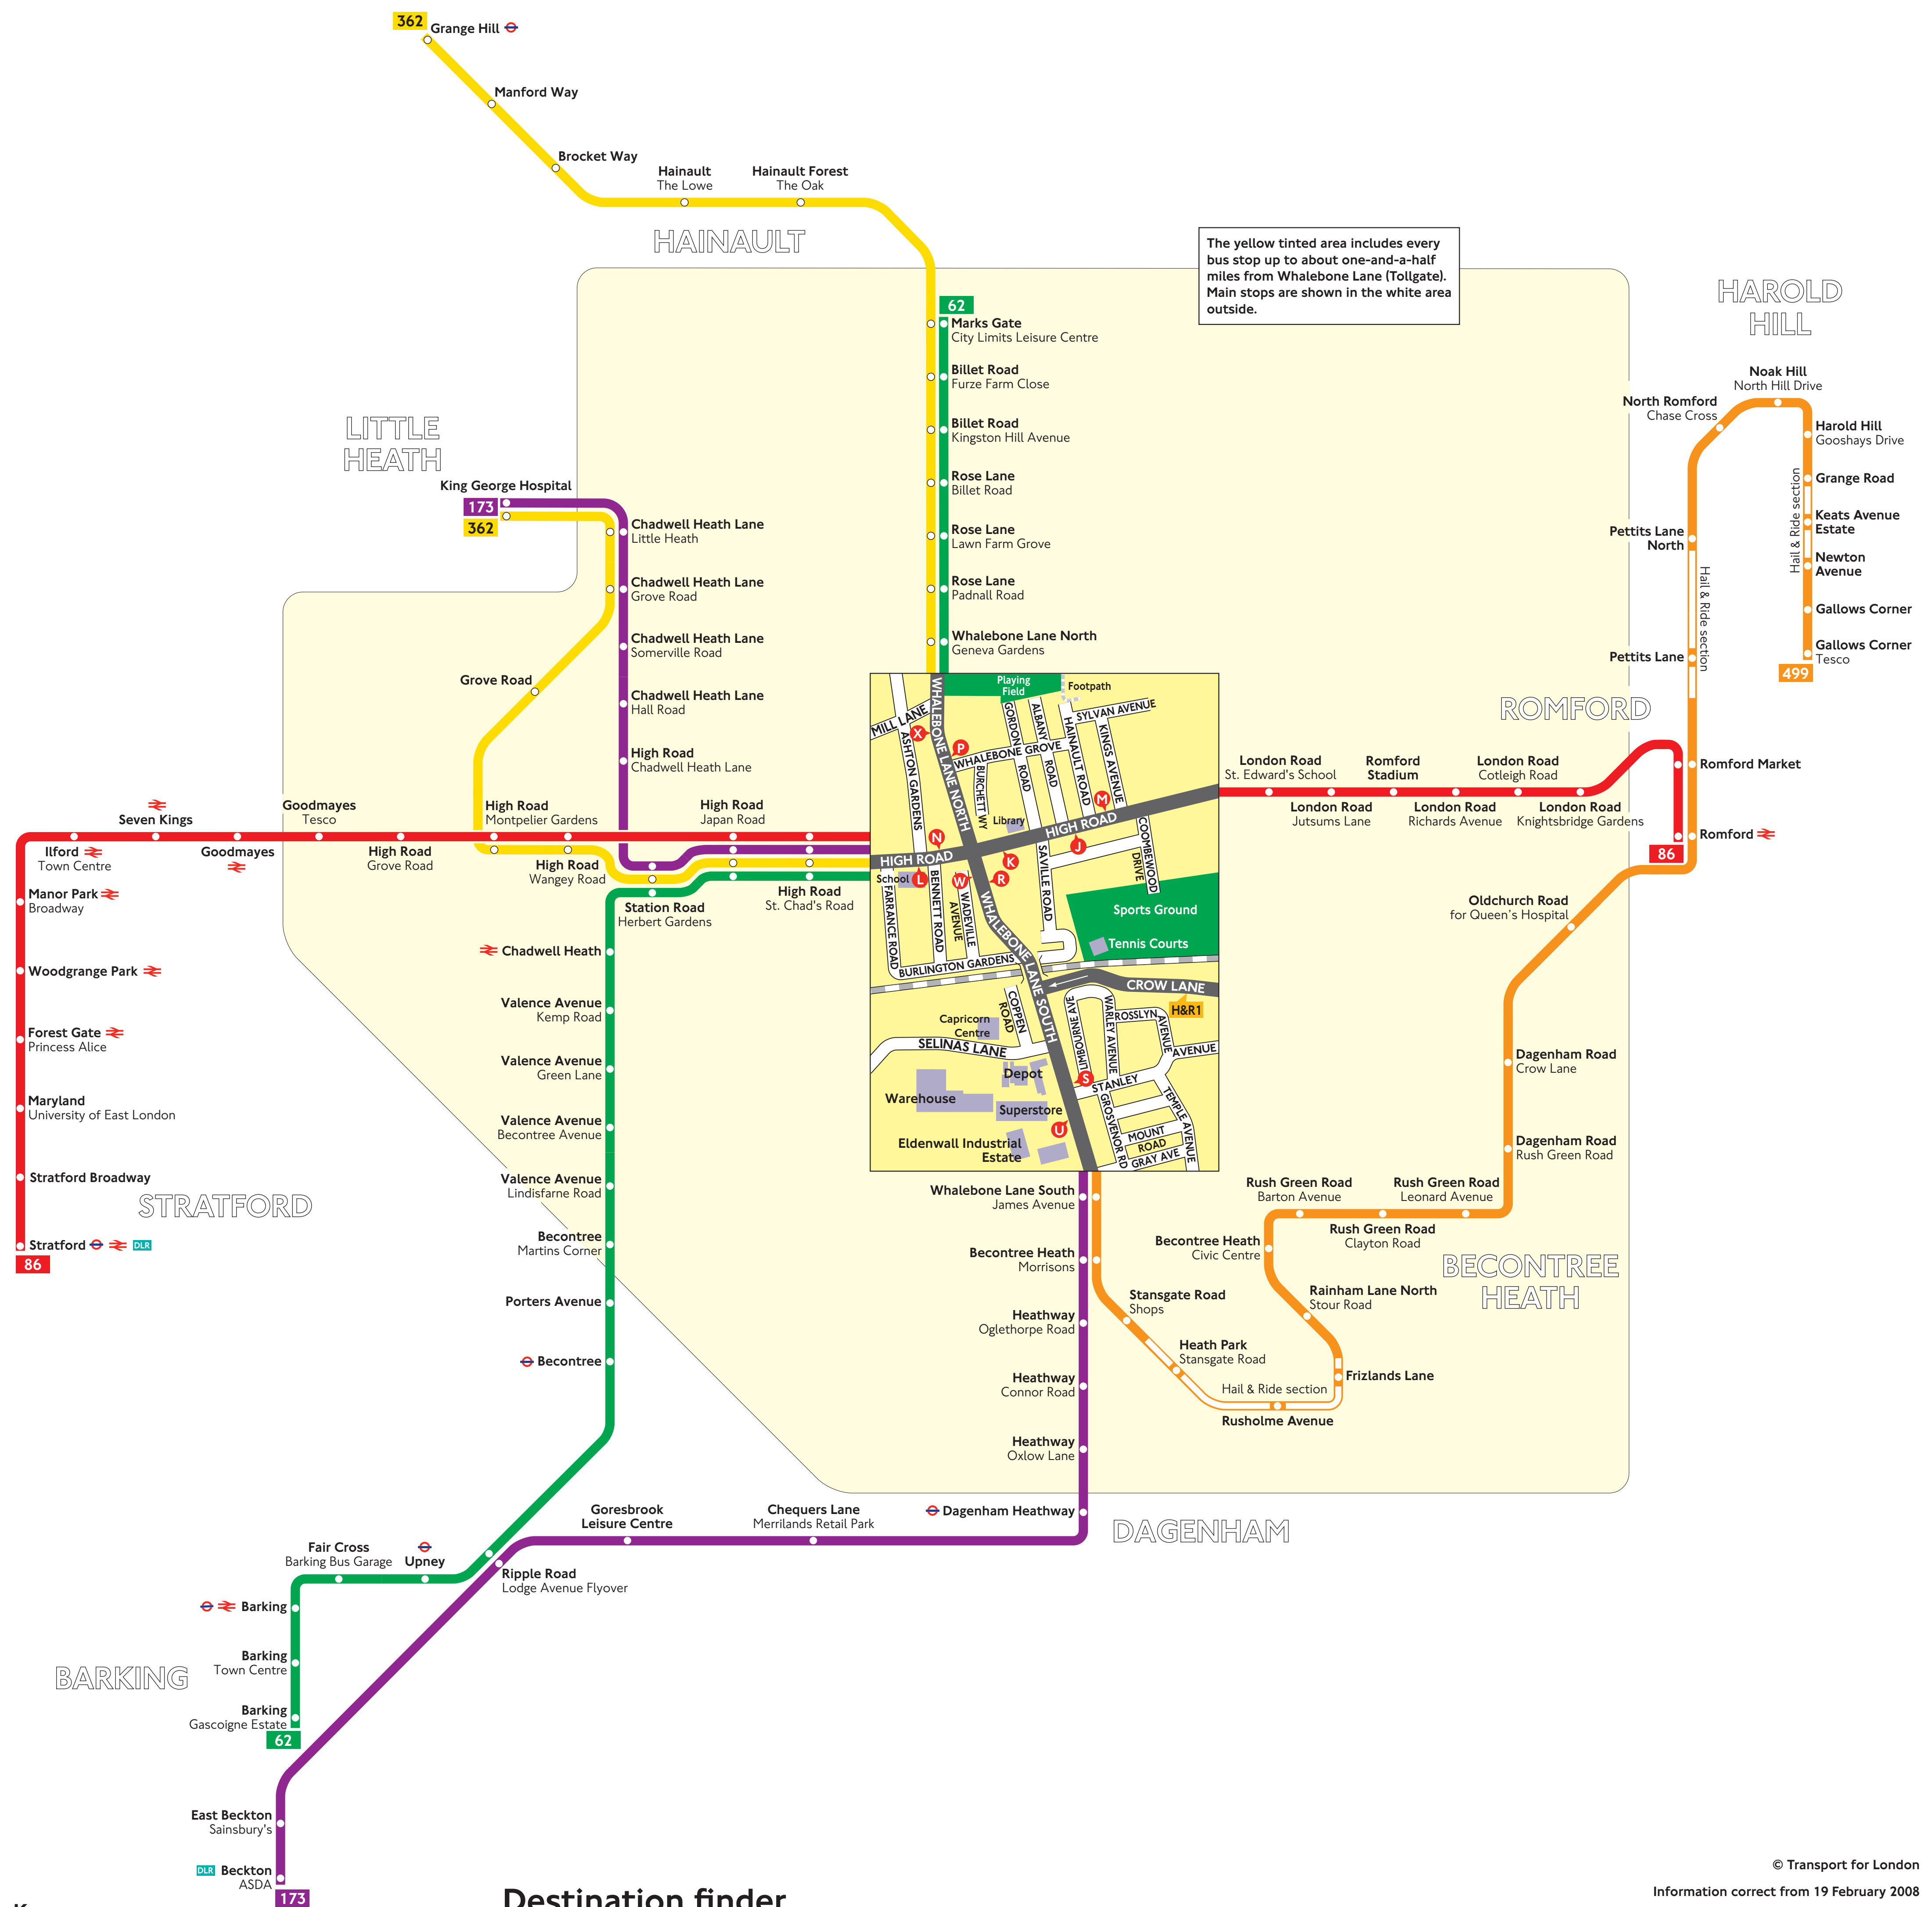

Buses from Whalebone Lane (Tollgate)

Key

- 62 Day buses in black
- N86 Night buses in blue
- Connections with Underground
- Connections with National Rail
- Connections with Docklands Light Railway

Red discs show the bus stop you need for your chosen bus service. The disc appears on the top of the bus stop in the street (see map of town centre in centre of diagram).

Route finder

Day buses

Bus route	Towards	Bus stops
62	Barking	L P
	Marks Gate	N X
86	Romford	M N
	Stratford	J K L
173	Beckton	R S
	King George Hospital	L U W
362	Grange Hill	N X
	King George Hospital	L P
499	Gallows Corner	S H&R1

Night buses

Bus route	Towards	Bus stops
N86	Harold Hill	M N
	Stratford	J K L

Destination finder

Destination	Bus routes	Bus stops
B		
Barking and Gascoigne Estate and Town Centre	62	L P
Beckton ASDA	173	R S
Becontree	62	L P
Becontree Martins Corner	62	L P
Becontree Heath Civic Centre	499	S H&R1
Becontree Heath Morrisons	173	R S
	499	S H&R1
Billet Road	62, 362	N X
Brocket Way	362	N X
C		
Chadwell Heath	62	L P
Chadwell Heath Lane Grove Road and Little Heath	173	L U W
	362	L P
Chadwell Heath Lane Hall Road and Somerville Road	173	L U W
D		
Dagenham Heathway	173	R S
Dagenham Road	499	S H&R1
E		
East Beckton Sainsbury's	173	R S
F		
Fair Cross Barking Bus Garage	62	L P
Forest Gate Princess Alice	86, N86	J K L
Frizlands Lane	499	S H&R1
G		
Gallows Corner	499	S H&R1
	N86	M N
Gallows Corner Tesco	499	S H&R1
Gascoigne Estate	62	L P
Goodmayes and Tesco	86, N86	J K L
Goresbrook Leisure Centre	173	R S
Grange Hill	362	N X
Grange Road	499	S H&R1
Grove Road	362	L P