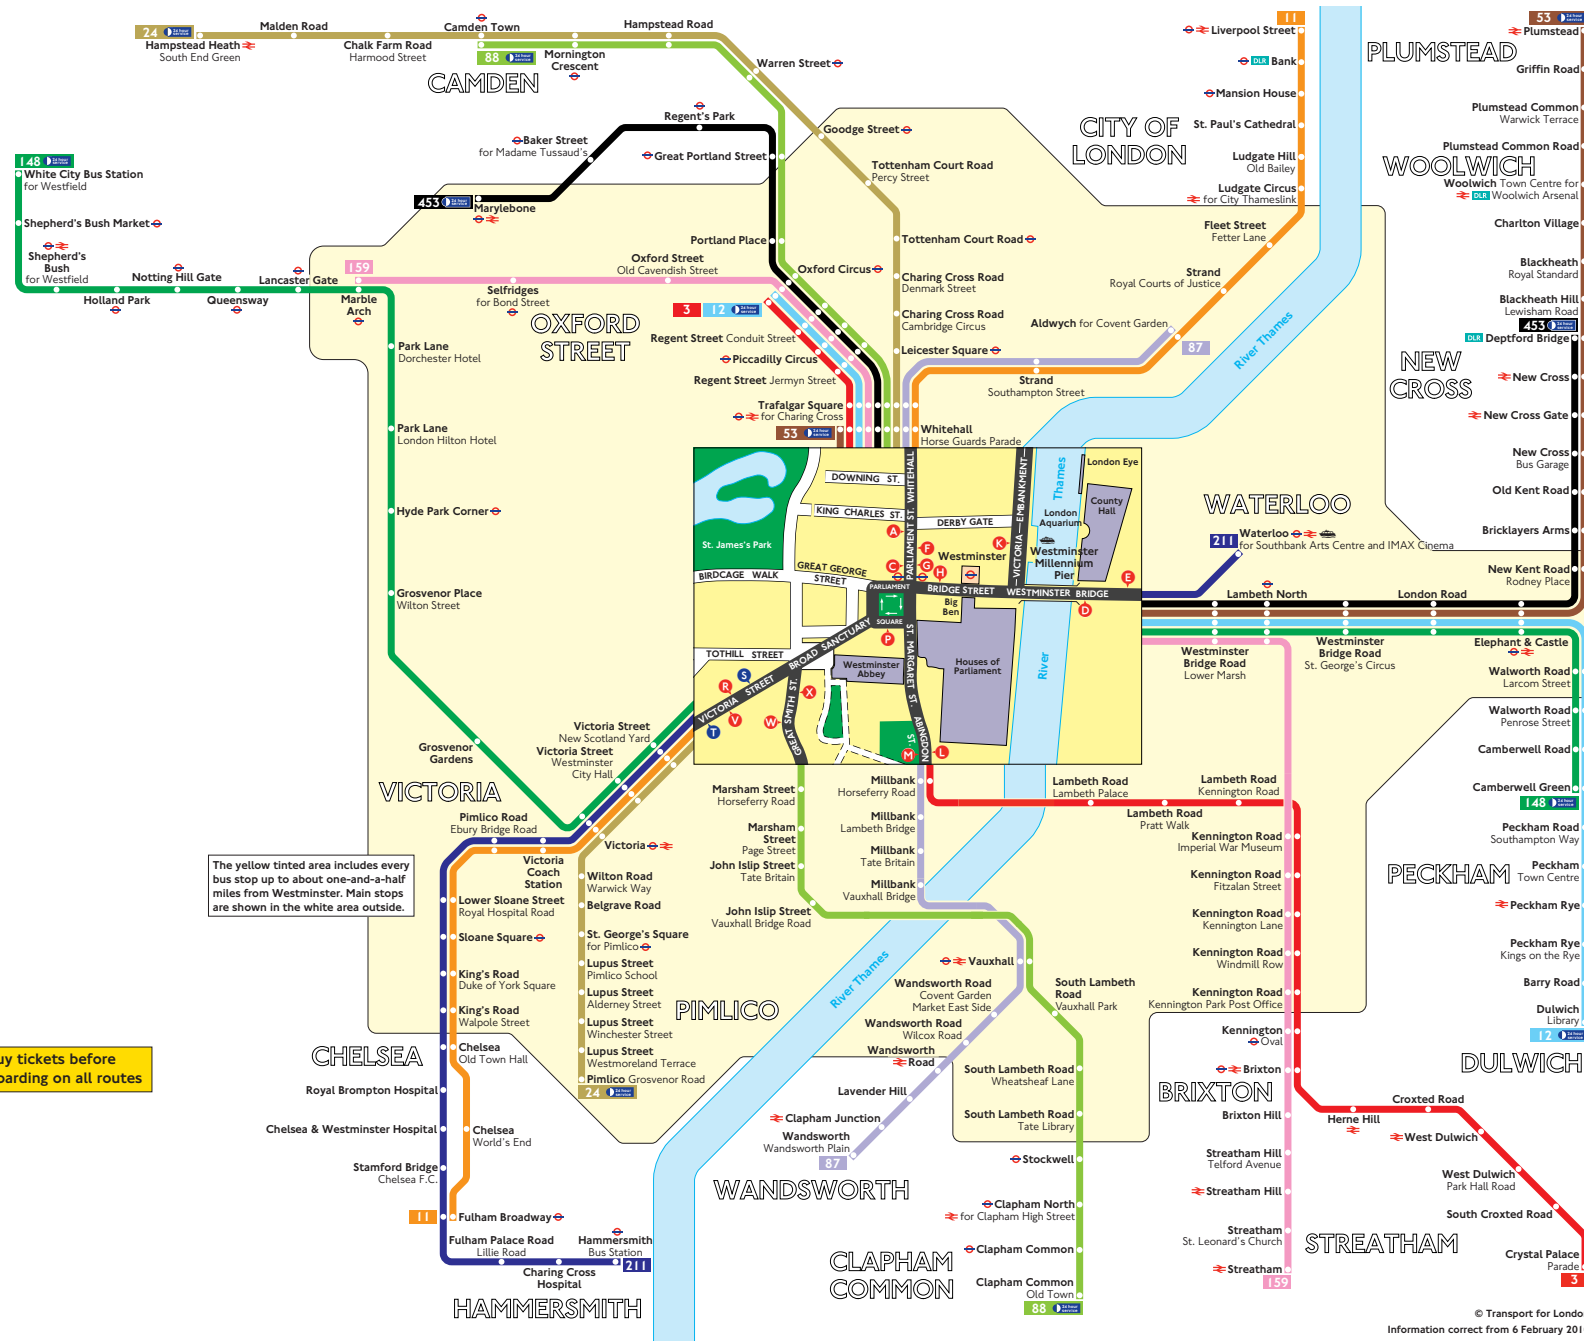

Buses from Westminster

Buy tickets before boarding on all routes

Key

- Connections with Underground
- Connections with National Rail
- Connections with Docklands Light Railway
- Connections with river boats

Red discs show the bus stop you need for your chosen bus service. The disc appears on the top of the bus stop in the street (see map of town centre in centre of diagram).

Route finder

Day buses including 24-hour routes

Bus route	Towards	Bus stops
3	Crystal Palace Oxford Circus	F L A M
11	Fulham Broadway Liverpool Street	F V A R
12	Dulwich	E G
24	Oxford Circus Hampstead Heath	A D C R
53	Pimlico Plumstead	F V E G
87	Whitehall Aldwych	A D A M
88	Wandsworth	F L
148	Camden Town Clapham Common	A W E X
159	Camberwell Green White City	F H R D P V
211	Marble Arch Streatham	A D E G
453	Hammersmith Waterloo	D P V E H R
	Deptford Bridge Marylebone	E G A D

Night buses

[For night bus information, please see separate poster.](#)