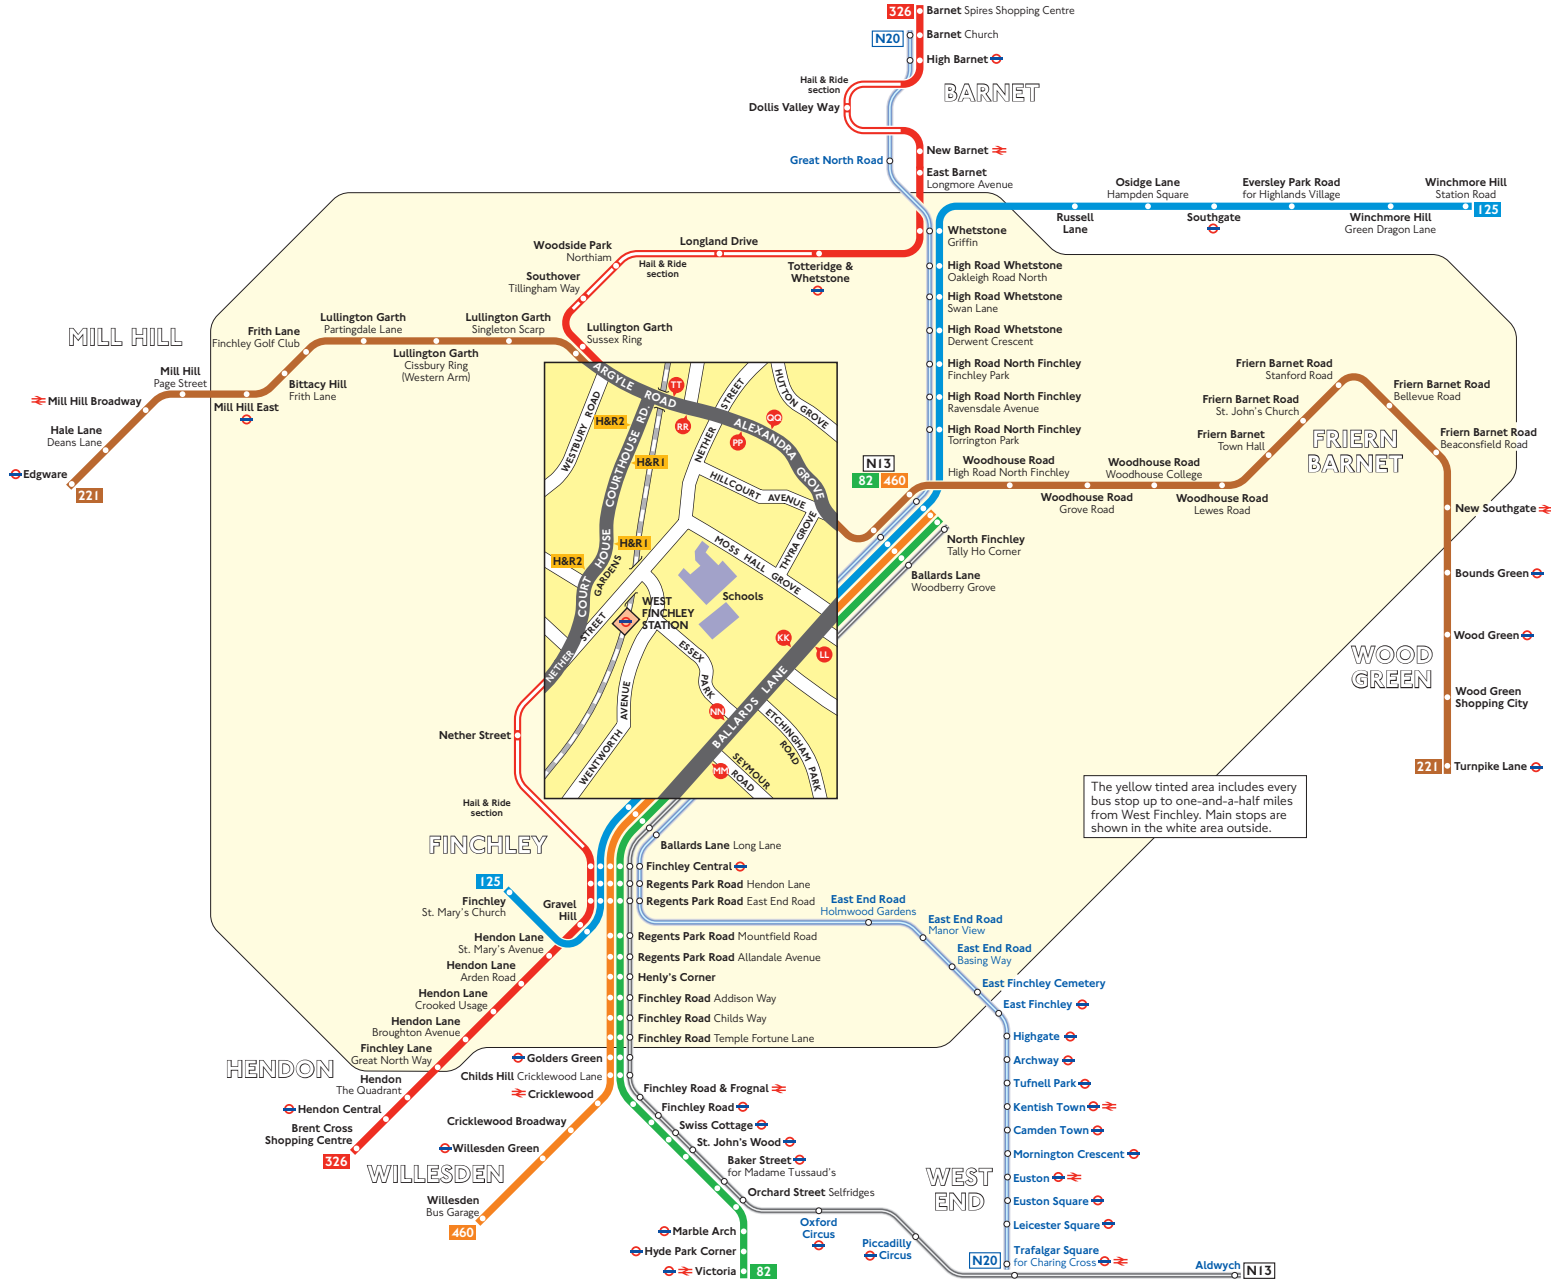

Buses from West Finchley

Key

- Connections with Underground
- Connections with National Rail

Red discs show the bus stop you need for your chosen bus service. The disc **A** appears on the top of the bus stop in the street (see map of town centre in centre of diagram).

H&R Route 326 operates as Hail & Ride on the section of roads marked as **H&R** on the map. Buses stop at any safe point along the road. Please indicate clearly to the driver when you wish to board or alight.

Route finder

Bus route	Towards	Bus stops
82	North Finchley	
	Victoria	
125	Finchley Central	
	Winchmore Hill	
221	Edgware	
	Turnpike Lane	
326	Barnet	
	Brent Cross	
460	North Finchley	
	Willesden	

Night buses

Bus route	Towards	Bus stops
N13	Aldwych	
	North Finchley	
N20	Barnet	
	Trafalgar Square