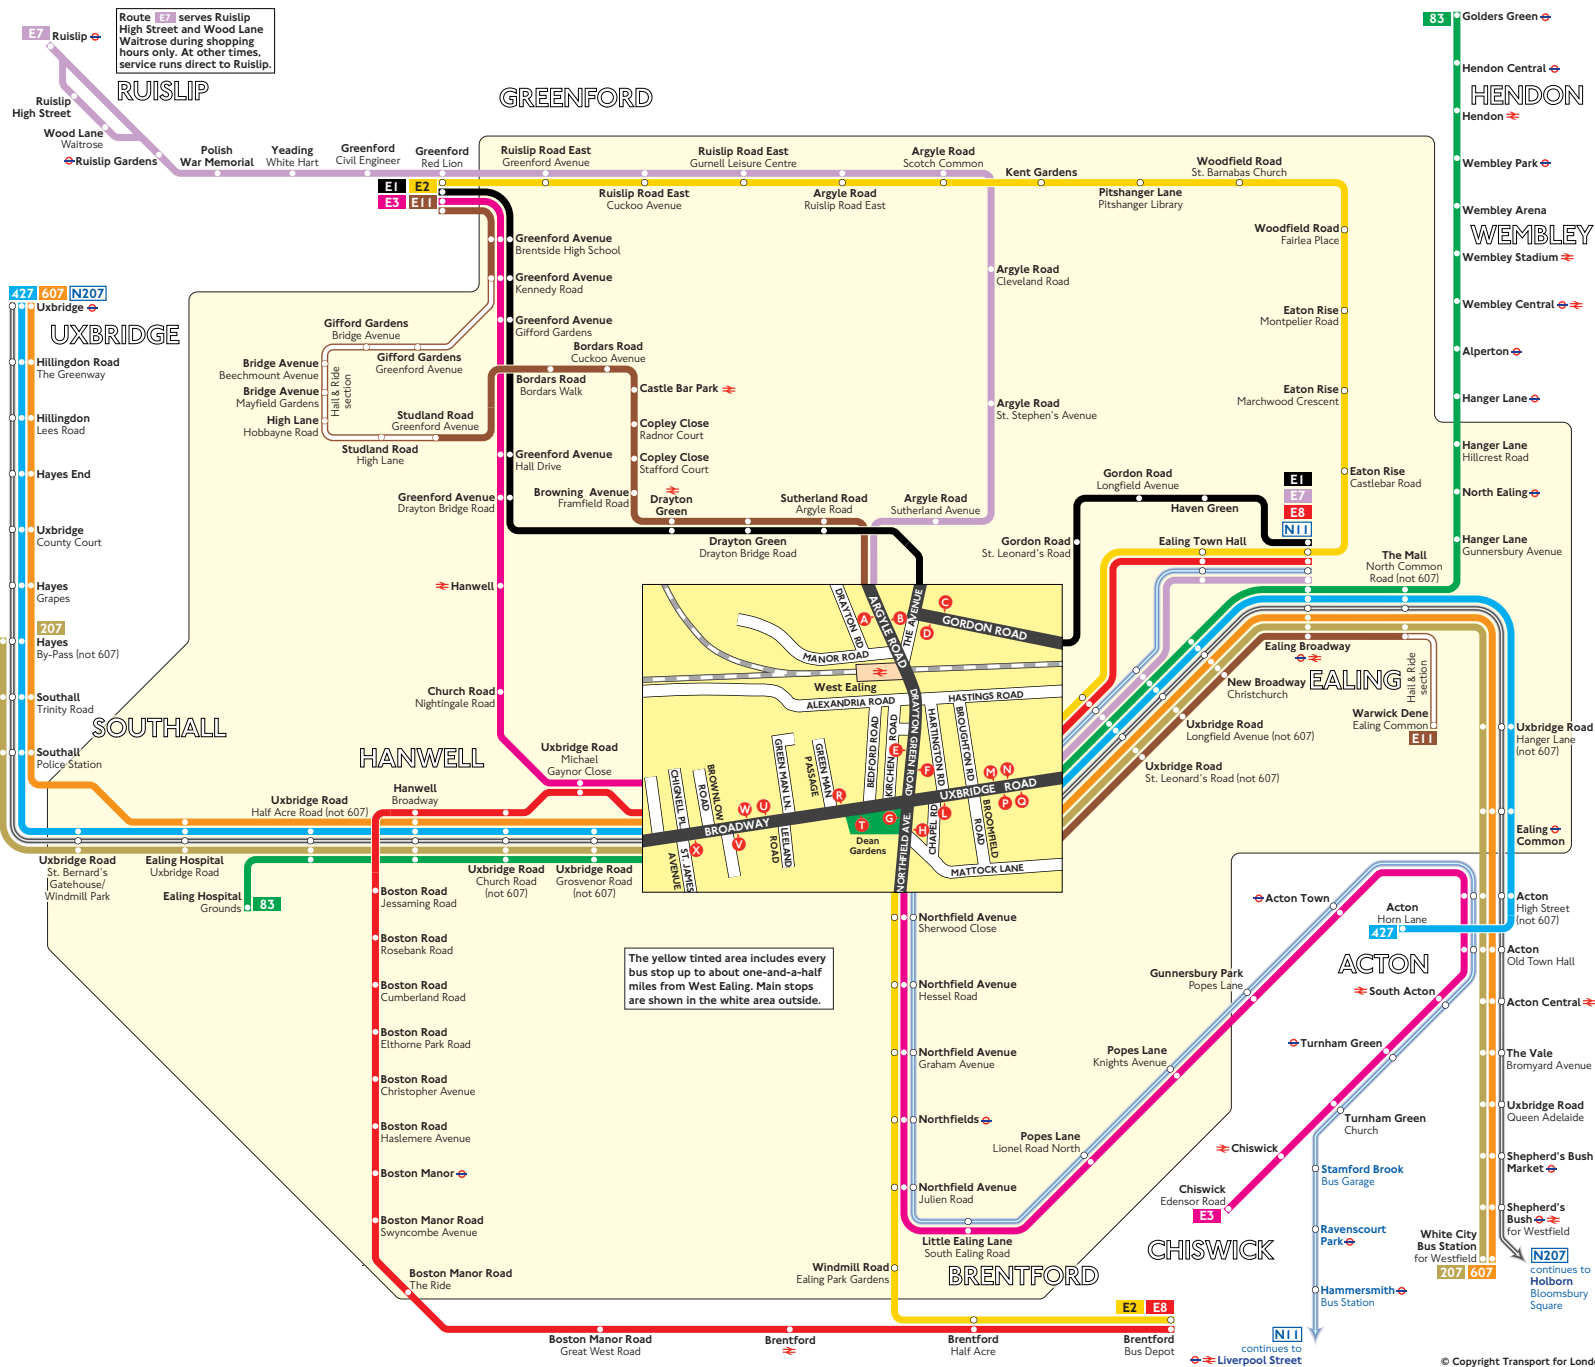

Buses from West Ealing

Key

- 83 Day buses in black
- N11 Night buses in blue
- Connections with Underground
- Connections with National Rail
- DLR Connections with Docklands Light Railway
- Monday to Saturdays except evenings
- Shopping hours only

Red discs show the bus stop you need for your chosen bus service. The disc appears on the top of the bus stop in the street (see map of town centre in centre of diagram).

Route finder

Day buses including 24-hour routes

Bus route	Towards	Bus stops
83 24-hour service	Ealing Hospital	L O T X
	Golders Green	M R U
207	Hayes	L O T X
	White City	M R U
427	Acton	M R U
	Uxbridge	L O T X
607	Uxbridge +	X
	White City +	U
E1	Ealing Broadway	C
	Greenford	D
E2	Brentford	H P
	Greenford	G N
E3	Chiswick	H W
	Greenford	G T V
E7	Ealing Broadway	B F N
E8	Ruislip	A E P
	Brentford	L P V
	Ealing Broadway	N R W
E11	Ealing	B F M
	Greenford	A E P

Night buses

Bus route	Towards	Bus stops
N11	Ealing Broadway	G N
	Liverpool Street	H P
N207	Holborn	M R U
	Uxbridge	L O T X