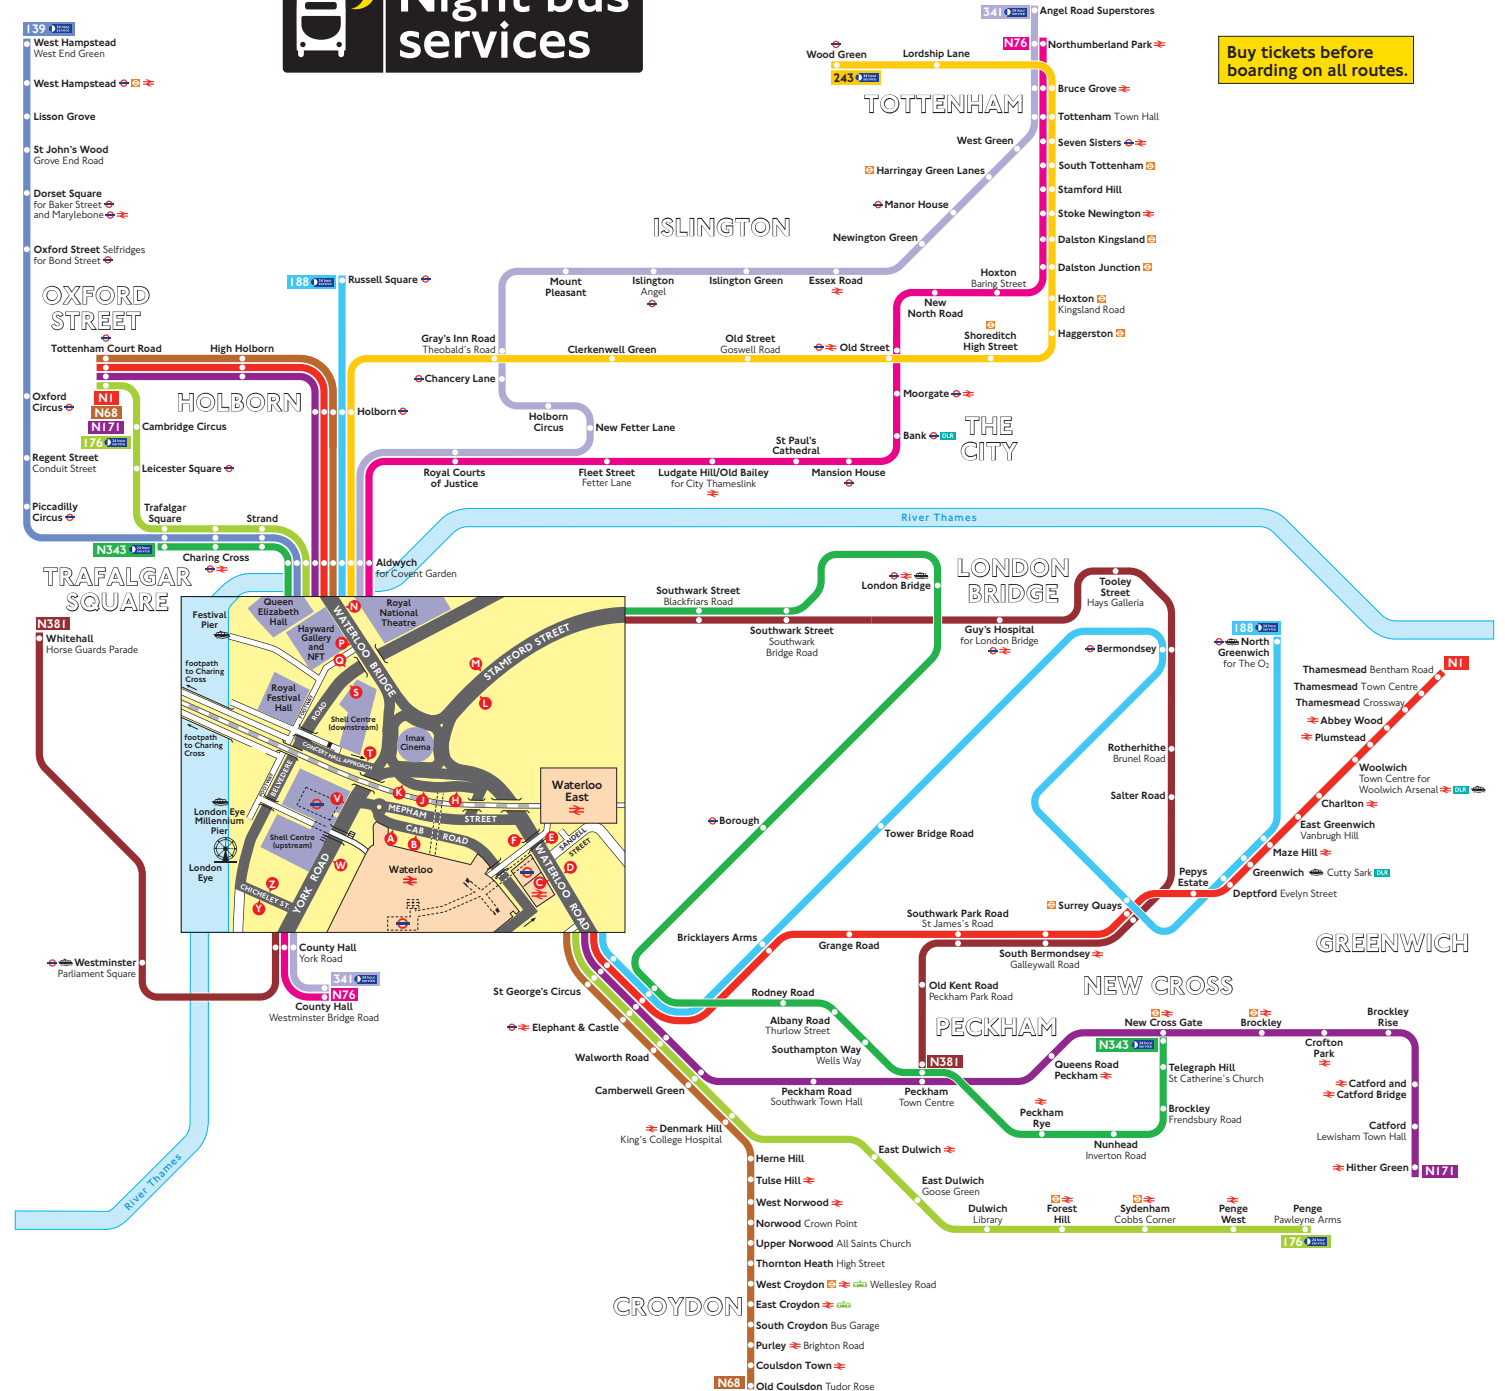

## Key

- Connections with London Underground
- Connections with London Overground
- Connections with National Rail
- Connections with Docklands Light Railway
- Connections with river boats
- Connections with Tramlink

Red discs show the bus stop you need for your chosen bus service. The disc appears on the top of the bus stop in the street (see map of town centre in centre of diagram).

## Route finder

Buy tickets before boarding on all routes.