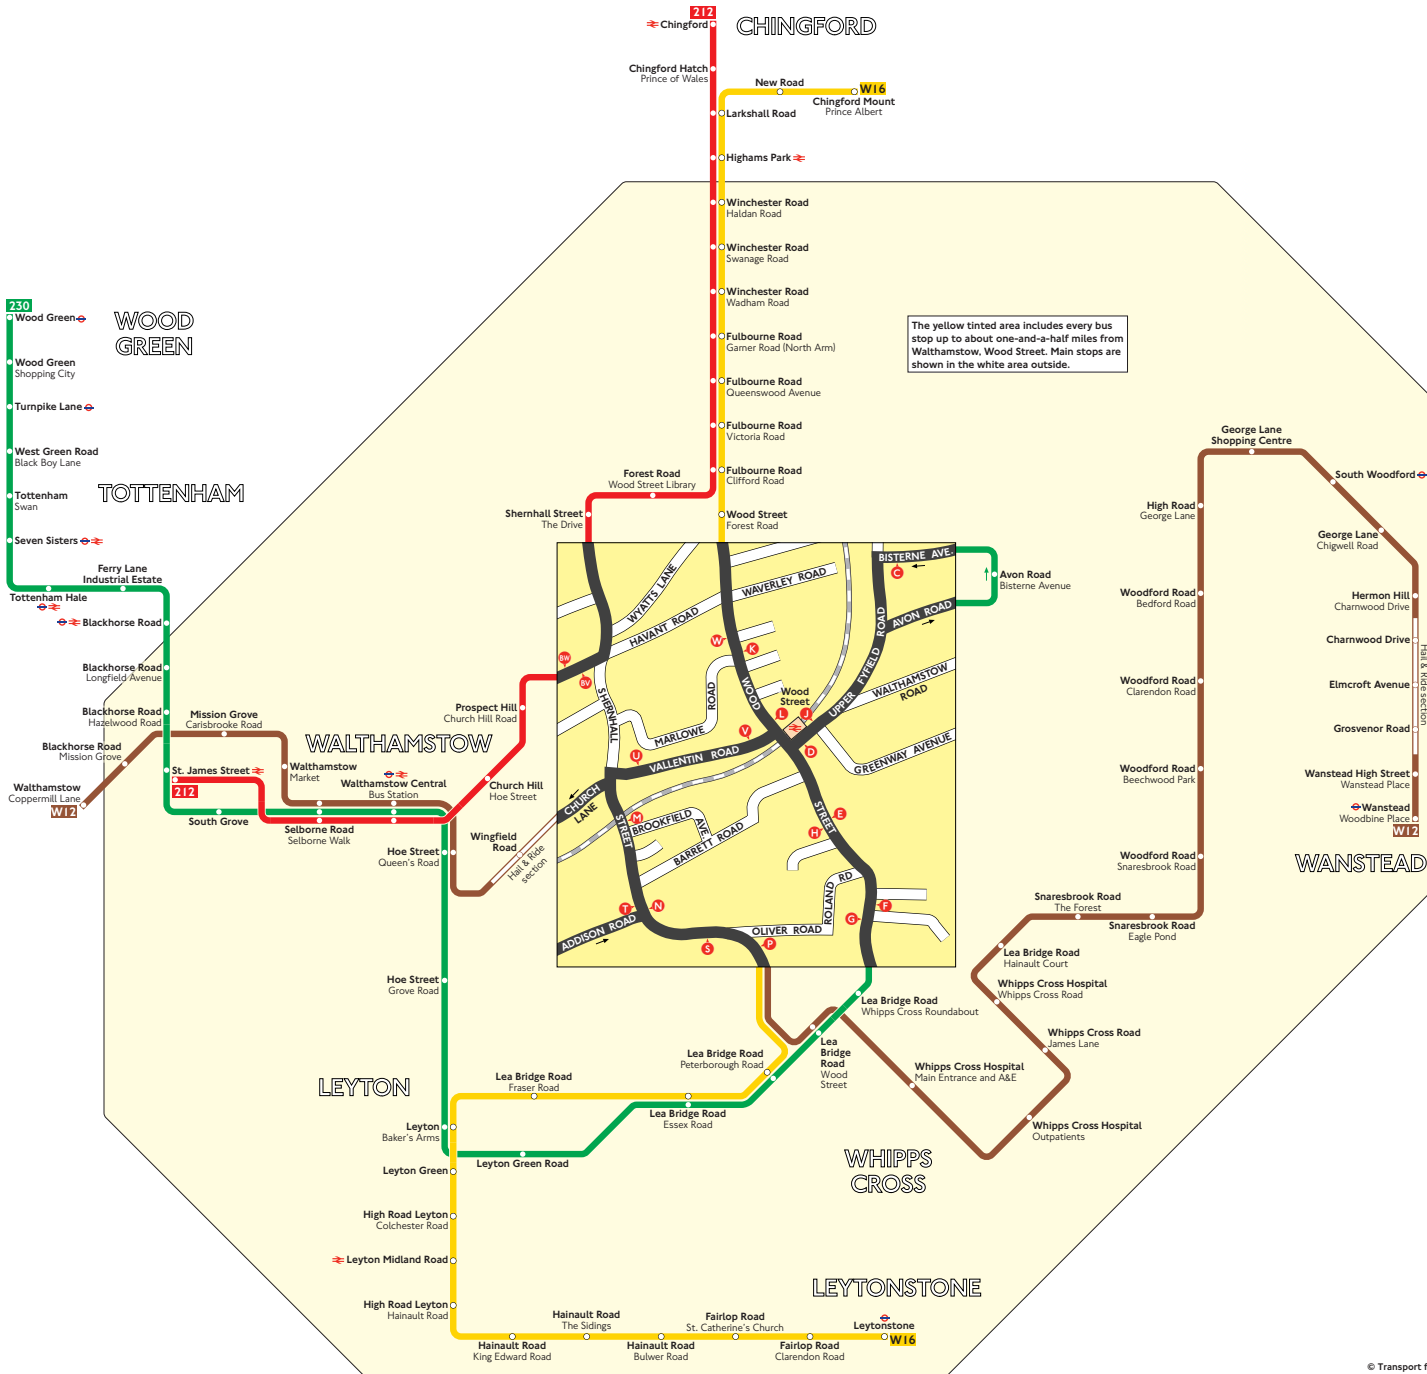

Buses from Walthamstow, Wood Street

Key

- Connections with Underground
- Connections with National Rail

Red discs show the bus stop you need for your chosen bus service. The disc **A** appears on the top of the bus stop in the street (see map of town centre in centre of diagram).

Route finder

Day buses

Bus route	Towards	Bus stops
212	Chingford	SW
	St. James Street	SV
230	Wood Green	C D E F
W12	Walthamstow	S T
	Wanstead	P
W16	Chingford Mount	S T U V W
	Leytonstone	K L M N P