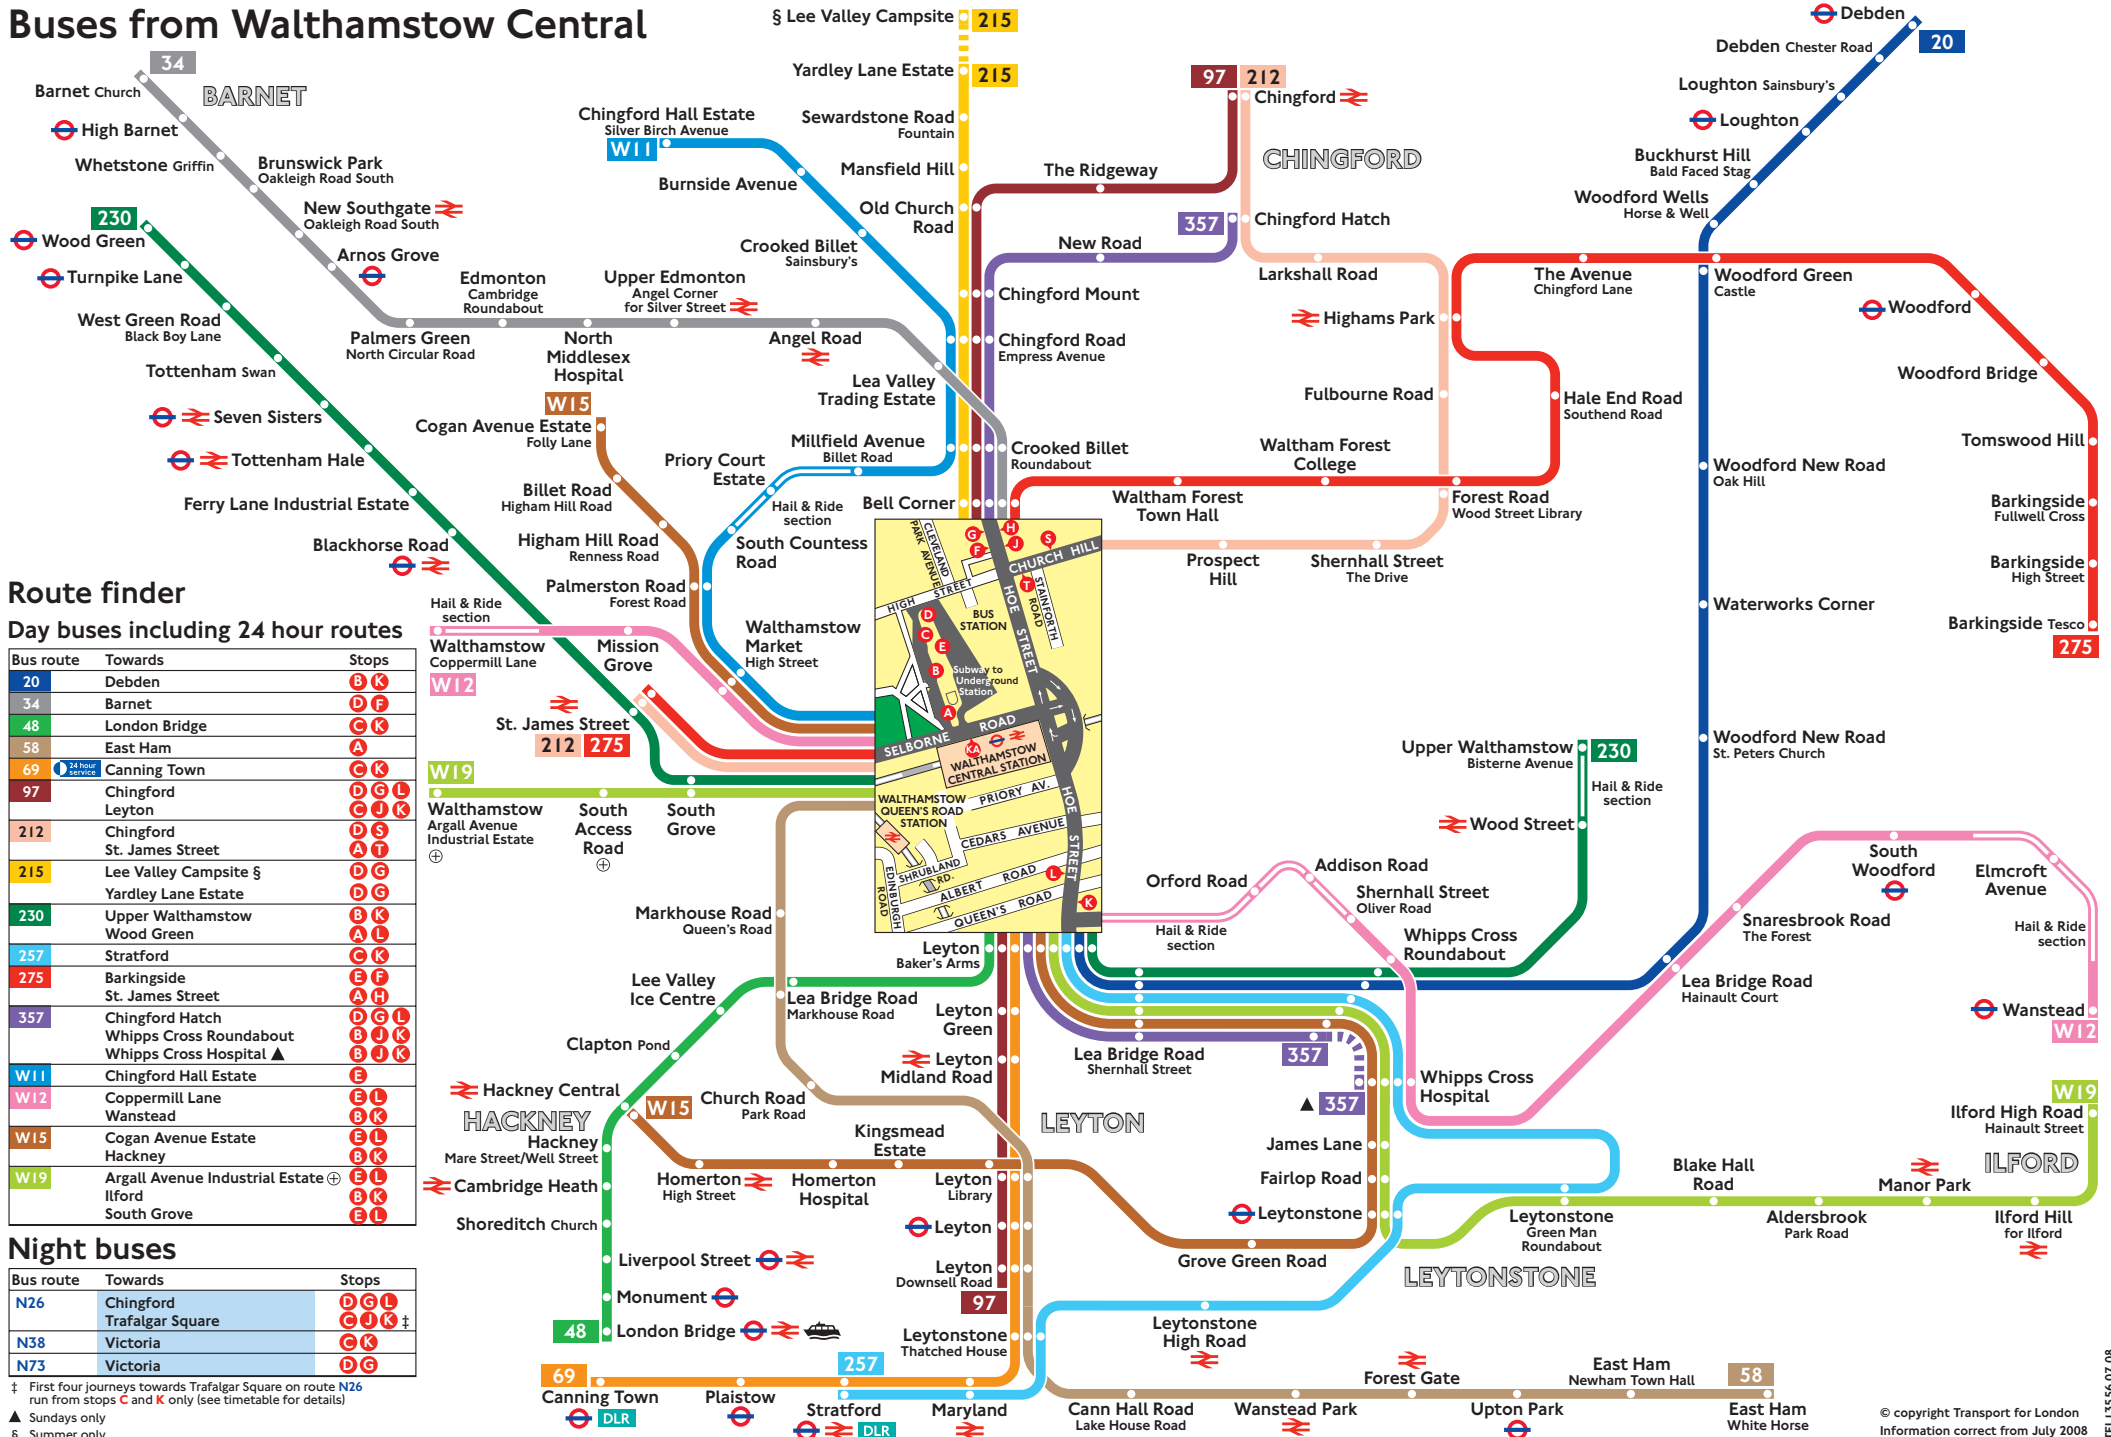

Buses from Walthamstow Central

Route finder

Day buses including 24 hour routes

Bus route	Towards	Stops
20	Debben	B K
34	Barnet	D F
48	London Bridge	C K
58	East Ham	A
69	Canning Town	C K
97	Chingford Leyton	D G L C J K
212	Chingford St. James Street	D S A T
215	Lee Valley Campsite § Yardley Lane Estate	D G D G
230	Upper Walthamstow Wood Green	B K A L
257	Stratford	C K
275	Barkingside St. James Street	E F A H
357	Chingford Hatch Whipps Cross Roundabout Whipps Cross Hospital ▲	D G L B J K B J K
W11	Chingford Hall Estate	E
W12	Coppermill Lane Wanstead	E L B K
W15	Cogan Avenue Estate Hackney	E L B K
W19	Argall Avenue Industrial Estate ⊕ Ilford South Grove	E L B K E L

Night buses

Bus route	Towards	Stops
N26	Chingford Trafalgar Square	D G L C J K ‡
N38	Victoria	C K
N73	Victoria	D G

- ▲ Sundays only
- § Summer only
- ⊕ Except evenings