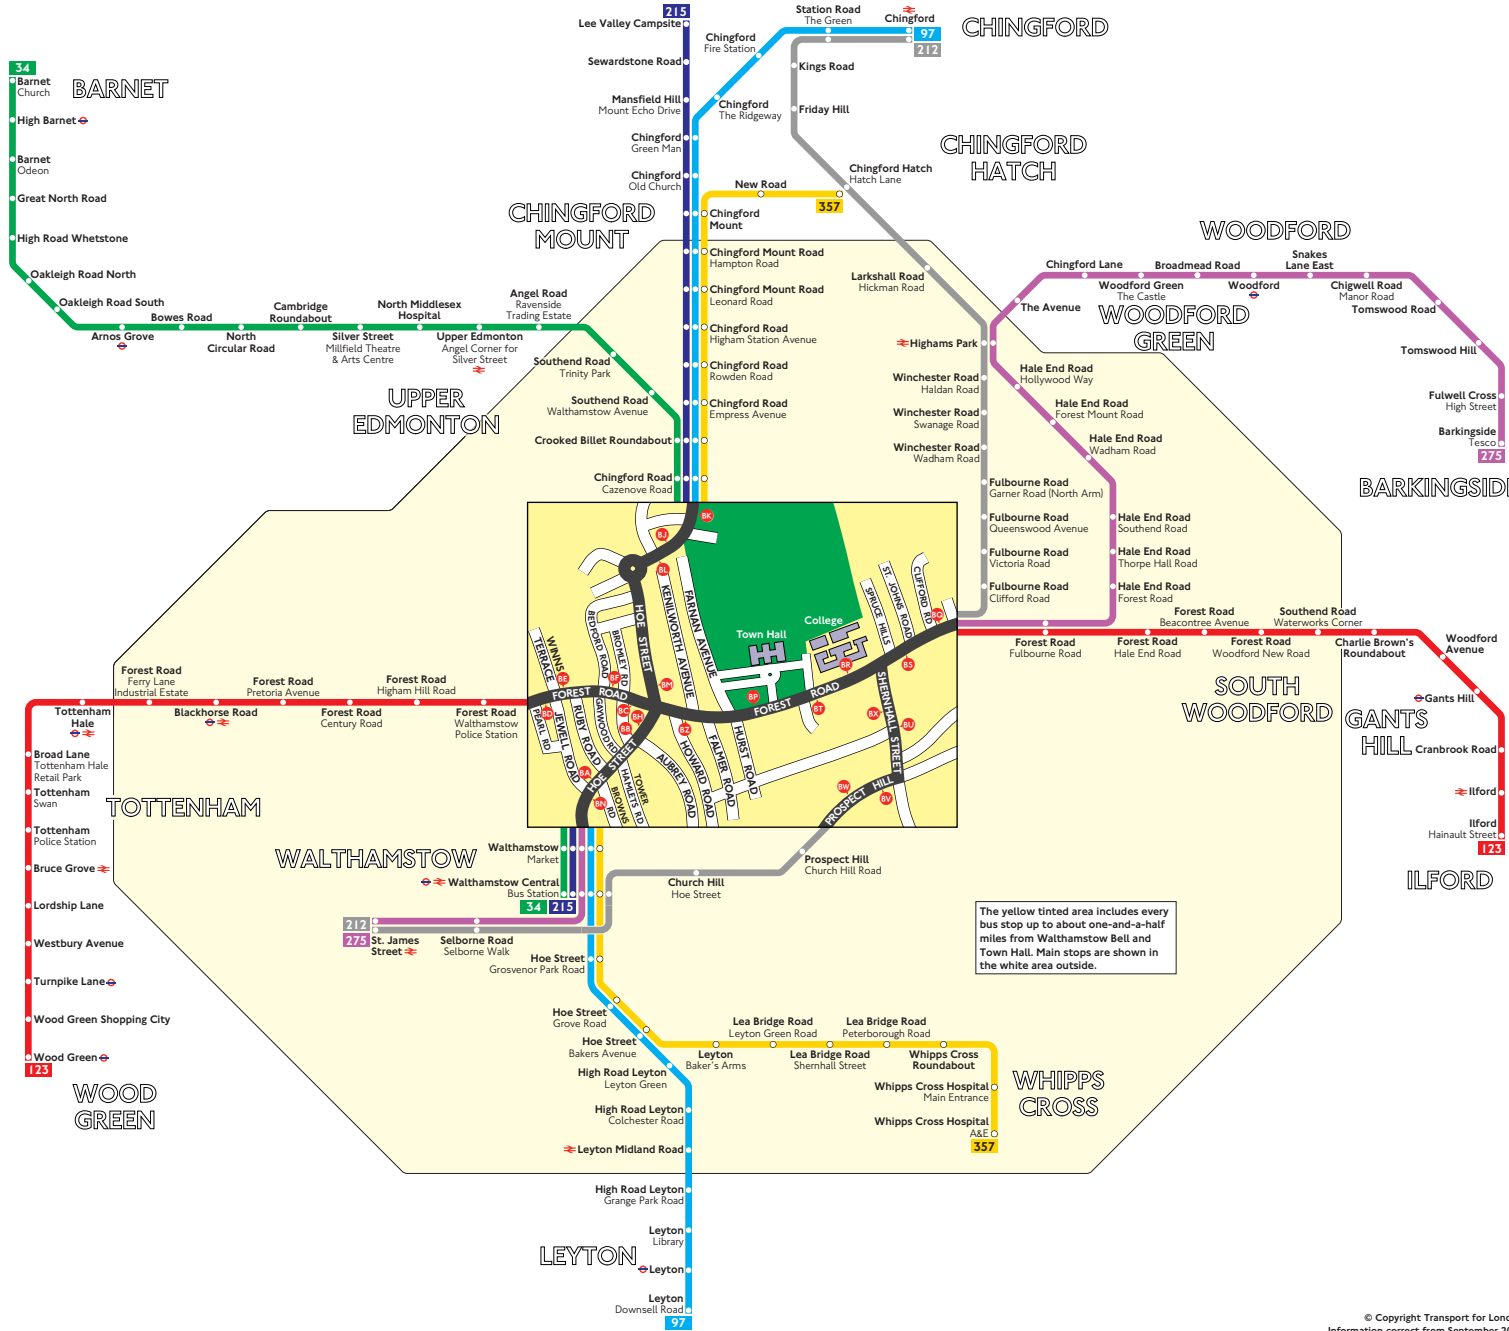

Buses from Walthamstow Bell and Town Hall

Key

34 Day buses in black

N26 Night buses in blue

Connections with Underground

Connections with National Rail

A

Red discs show the bus stop you need for your chosen bus service. The disc appears on the top of the bus stop in the street (see map of town centre in centre of diagram).

Route finder

Day buses

Bus route	Towards	Bus stops
34	Barnet	9A 9B 9J
	Walthamstow	8K 8L 8M 8N
97	Chingford	9A 9H 9J
	Leyton	8K 8L 8M 8N
	Ilford	8E 8F 8P 8Q 8R
123	Ilford	8C 8D 8S 8T 8Z
	Wood Green	
212	Chingford	9C 9W 9X
	St. James Street	8S 8U 8V
	Lee Valley Campsite	9A 9H 9J
215	Walthamstow	8K 8L 8M 8N
	Barkingside	9A 9B 9P 9Q 9R
275	St. James Street	8N 8S 8T 8Z
	Chingford Hatch	9A 9H 9J
357	Chingford Hatch	9A 9H 9J
	Whipps Cross Hospital	8K 8L 8M 8N

Night buses

Bus route	Towards	Bus stops
N26	Chingford	9A 9H 9J
	Trafalgar Square	8K 8L 8M 8N
N73	Victoria	9A 9C 9D 9H
	Walthamstow	8E 8F 8N