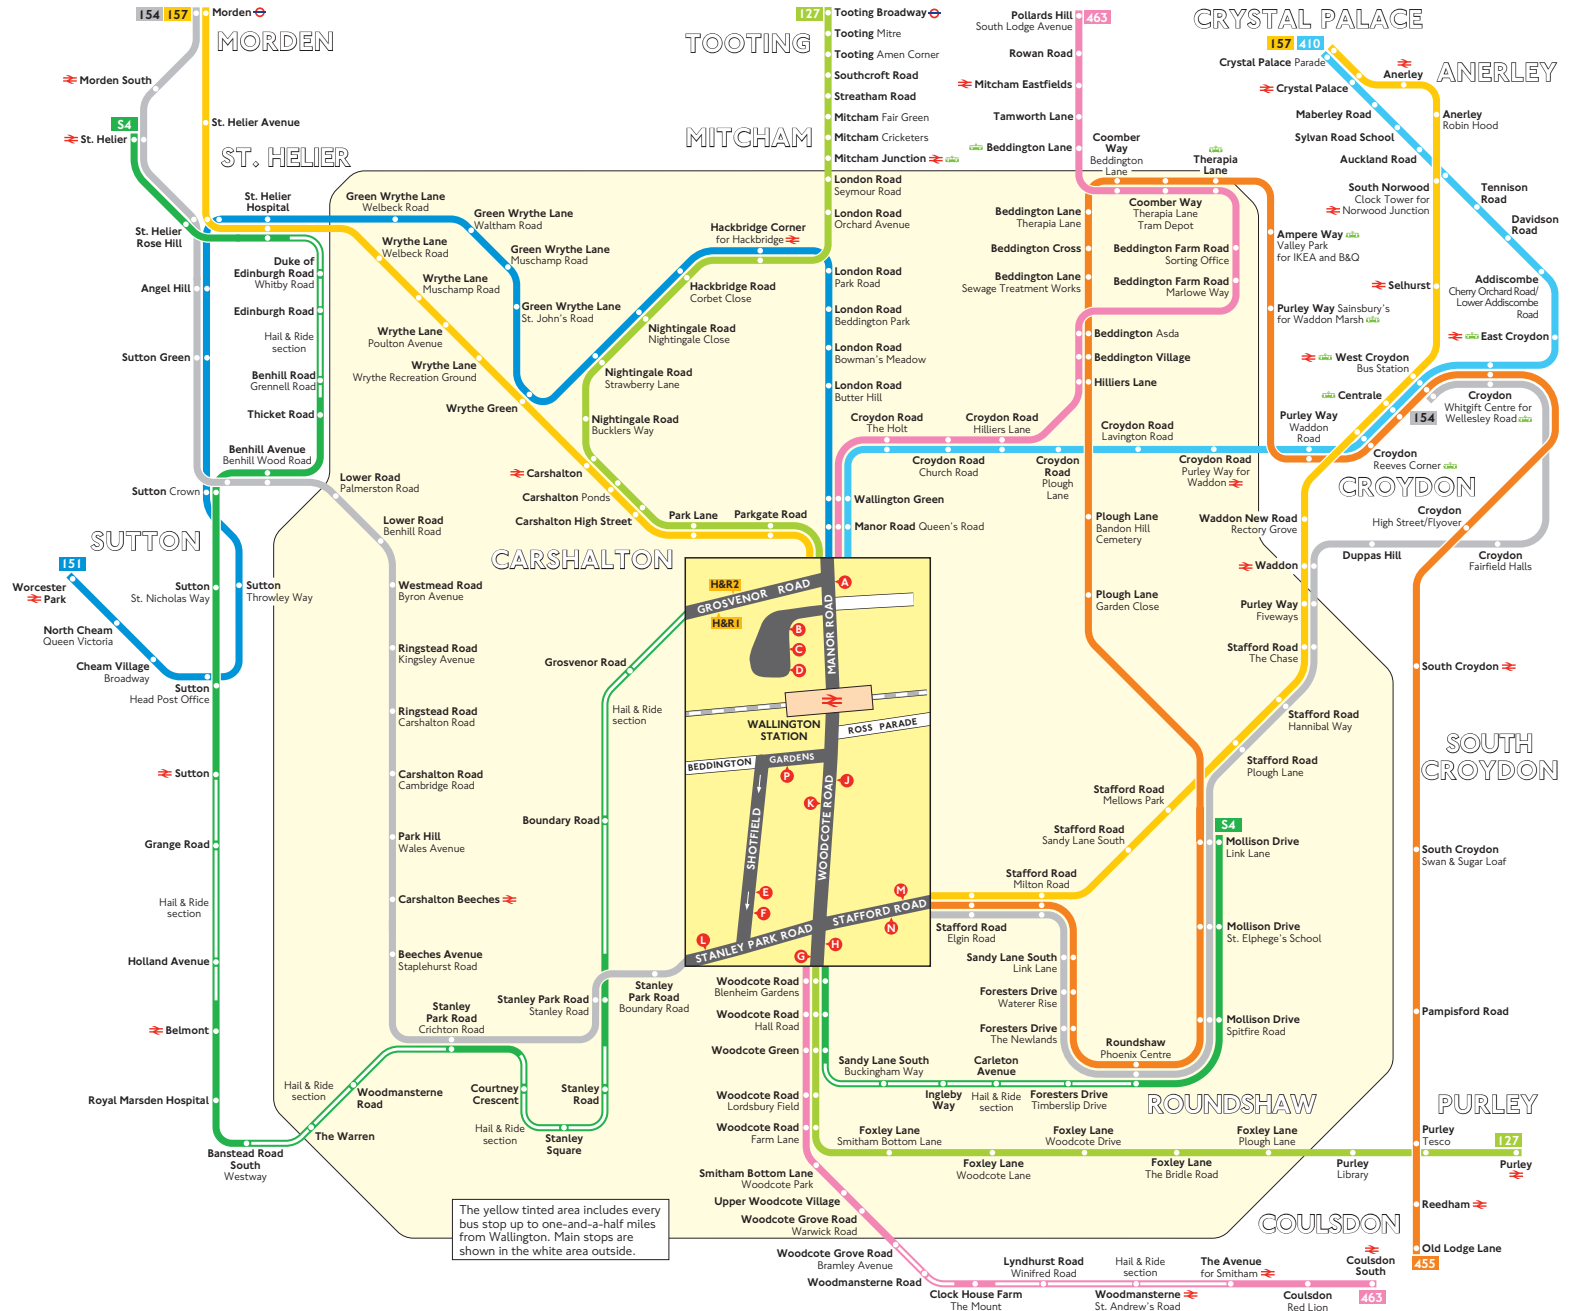

Buses from Wallington

Key

- Connections with Underground
- Connections with National Rail
- Connections with Tramlink
- Mondays to Saturdays

Red discs show the bus stop you need for your chosen bus service. The disc **A** appears on the top of the bus stop in the street (see map of town centre in centre of diagram).

Hail & Ride Route S4 operates as Hail & Ride on the section of road marked **H&R** on the map. Buses will stop at any safe point along the road. Please indicate clearly to the driver when you want wish to board or alight

Route finder

Day buses

Bus route	Towards	Bus stops
127	Purley	A H J
	Tooting Broadway	C G K
151	Worcester Park	B F K
	Morden	N
154	West Croydon	L M
	Crystal Palace	A J M
157	Morden	C K N
	Crystal Palace	B E K
410	Crystal Palace	B E K
	Old Lodge Lane	F M
455	Coulsdon South	A D H J
	Pollards Hill	B G K
463	Roundshaw	A D H J
	St. Helier	C G K
S4	Roundshaw	A D H J H&R2
	St. Helier	C G K H&R1