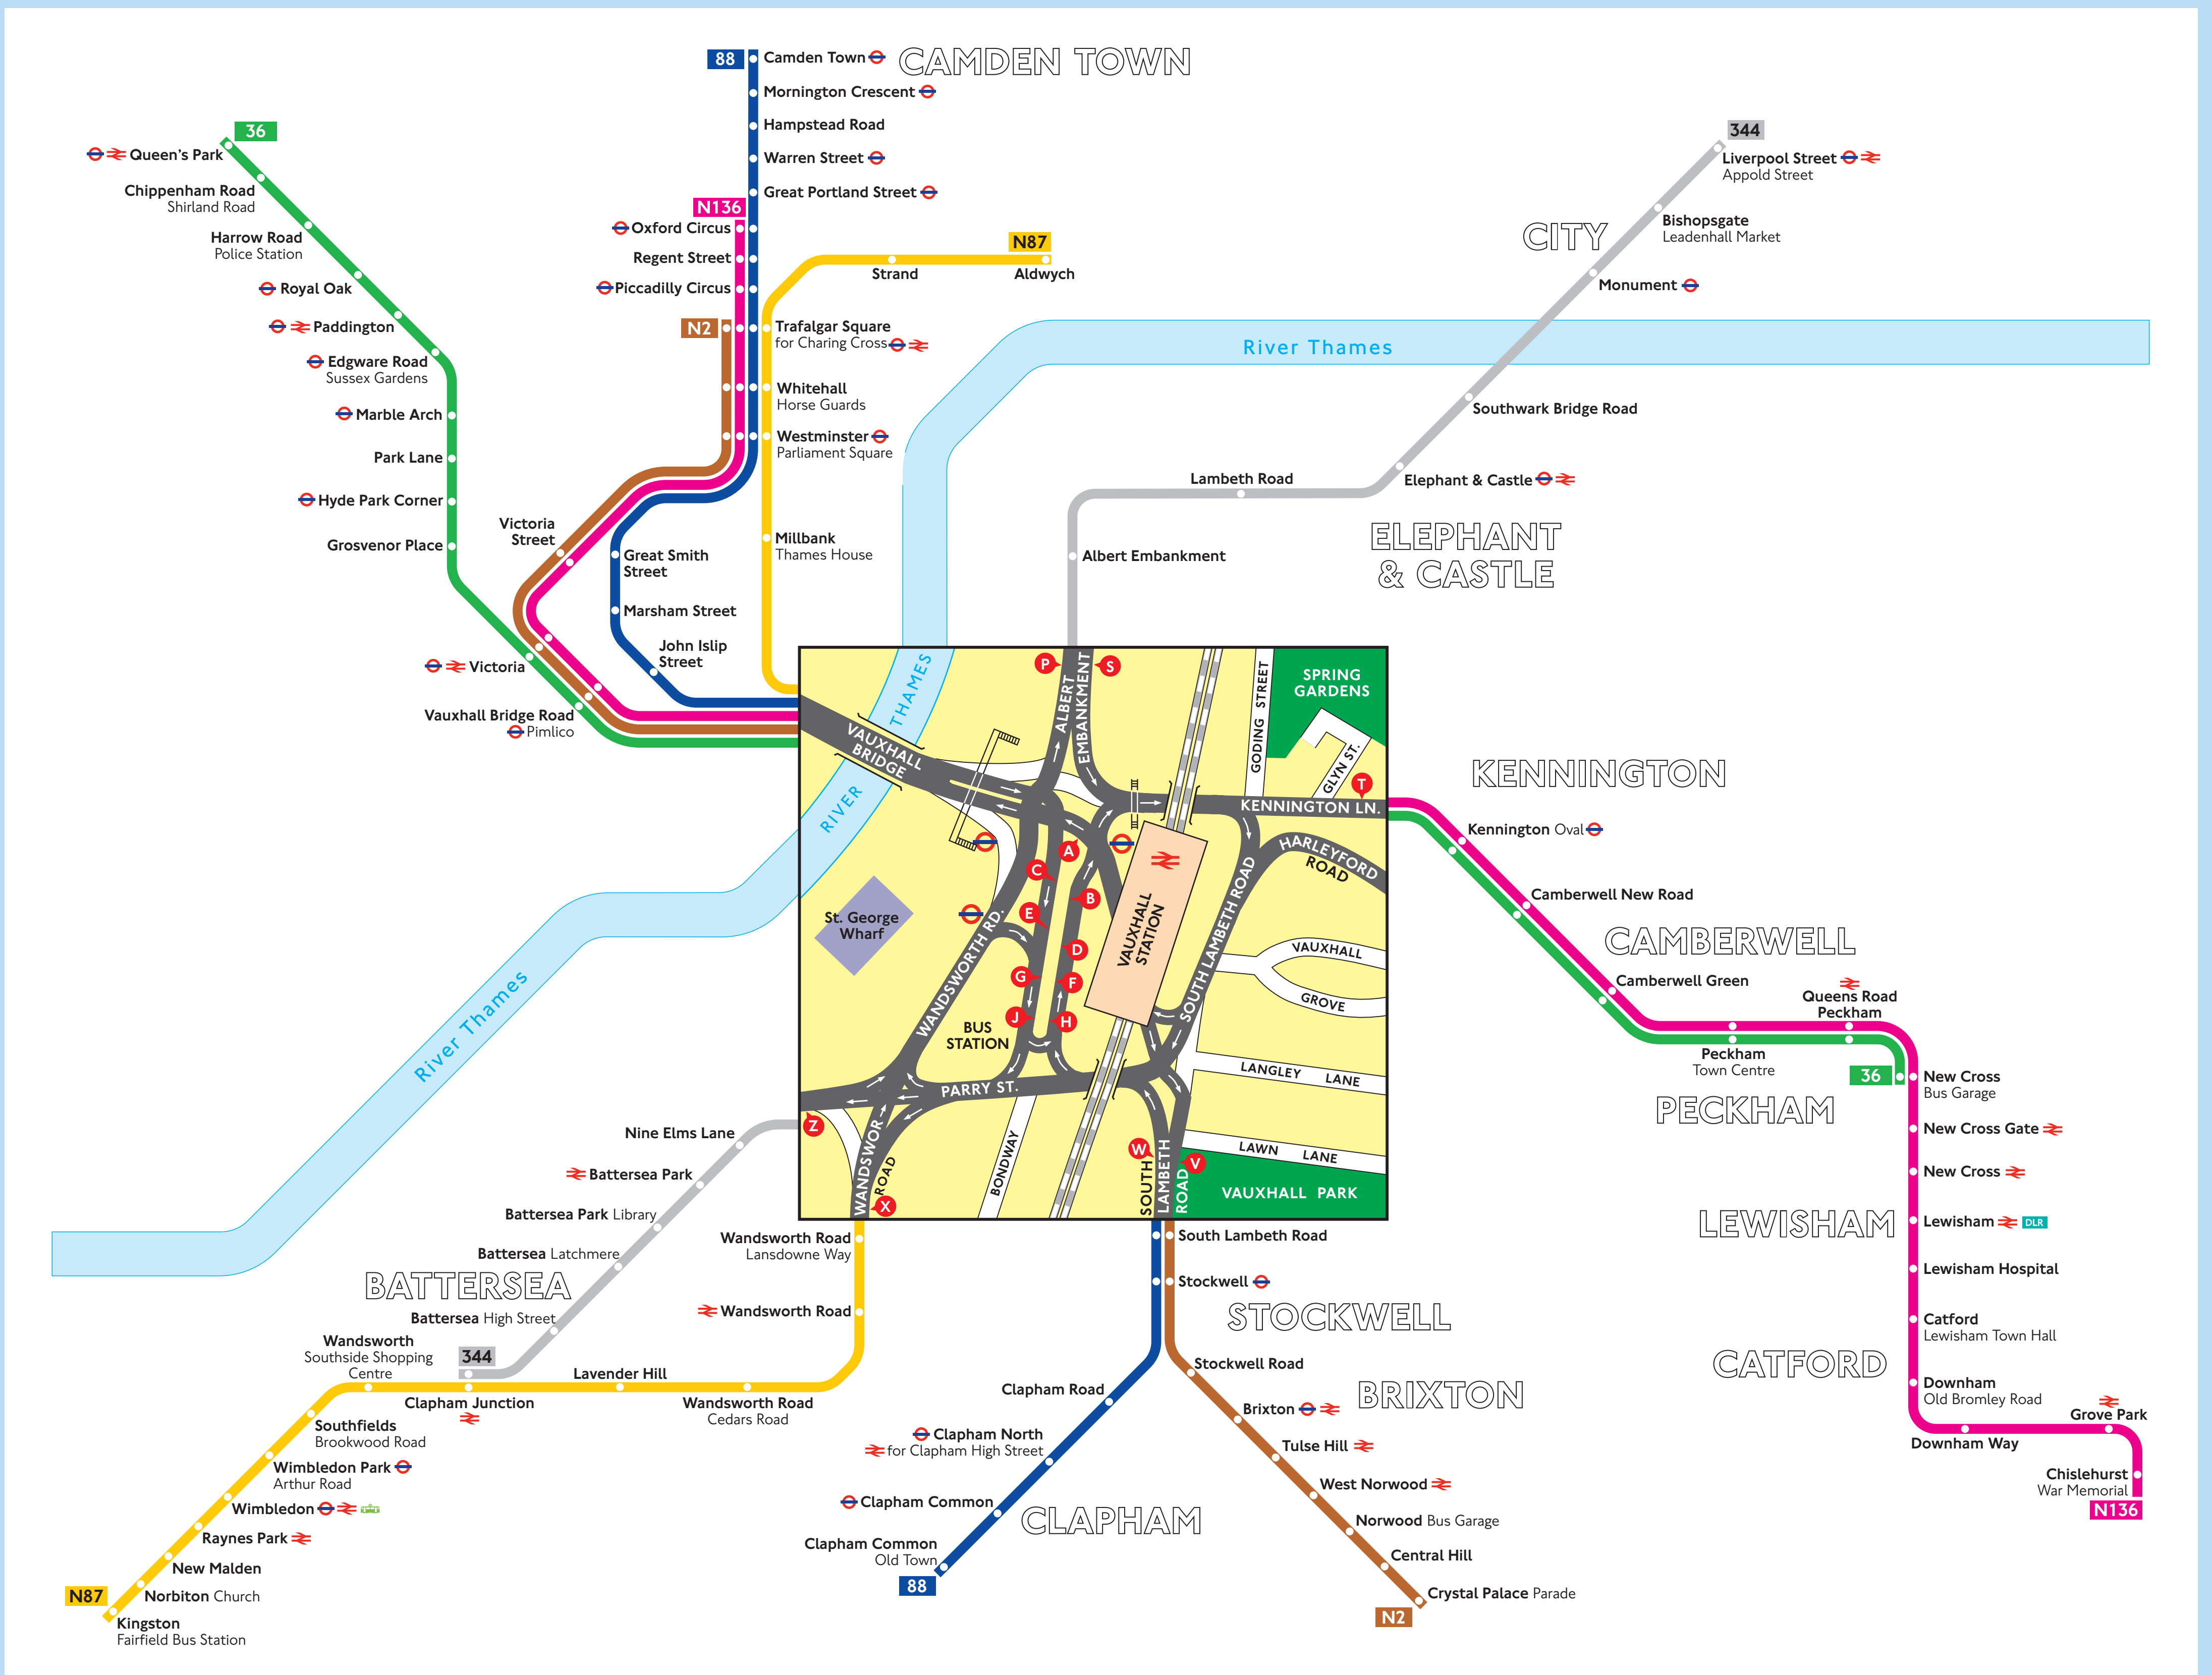

Night buses from Vauxhall

© copyright Transport for London
Information correct from 9 February 2008

Key

- Connections with Underground
- Connections with National Rail
- Connections with Tramlink
- Connections with Docklands Light Railway
- Red discs show the bus stop you need for your chosen bus service. The disc **A** appears on the top of the bus stop in the street (see map of town centre in centre of diagram).

Destination	Bus routes	Bus stops
D		
Downham Old Bromley Road	N136	C T
Downham Way	N136	C T
E		
Edgware Road Sussex Gardens	36	A
Elephant & Castle	344	J P
G		
Great Portland Street	88	B W
Great Smith Street	88	B W
Grosvenor Place	36	A
Grove Park	N136	C T

Destination	Bus routes	Bus stops
H		
Hampstead Road	88	B W
Harrow Road Police Station	36	A
Hyde Park Corner	36	A
K		
Kennington Oval	36, N136	C T
Kingston Fairfield Bus Station	N87	G X

Destination	Bus routes	Bus stops
L		
Lambeth Road	344	J P
Lavender Hill	N87	G X
Lewisham and Lewisham Hospital	N136	C T
Liverpool Street	344	J P
M		
Marble Arch	36	A
Marsham Street	88	B W
Millbank Thames House	N87	B
Monument	344	J P
Mornington Crescent	88	B W

Destination	Bus routes	Bus stops
O		
Oxford Circus	88	B W
	N136	A

Destination	Bus routes	Bus stops
P		
Paddington	36	A
Park Lane	36	A
Peckham Town Centre	36, N136	C T
Piccadilly Circus	88	B W
	N136	A

Destination	Bus routes	Bus stops
Q		
Queen's Park	36	A
Queens Road Peckham	36, N136	C T