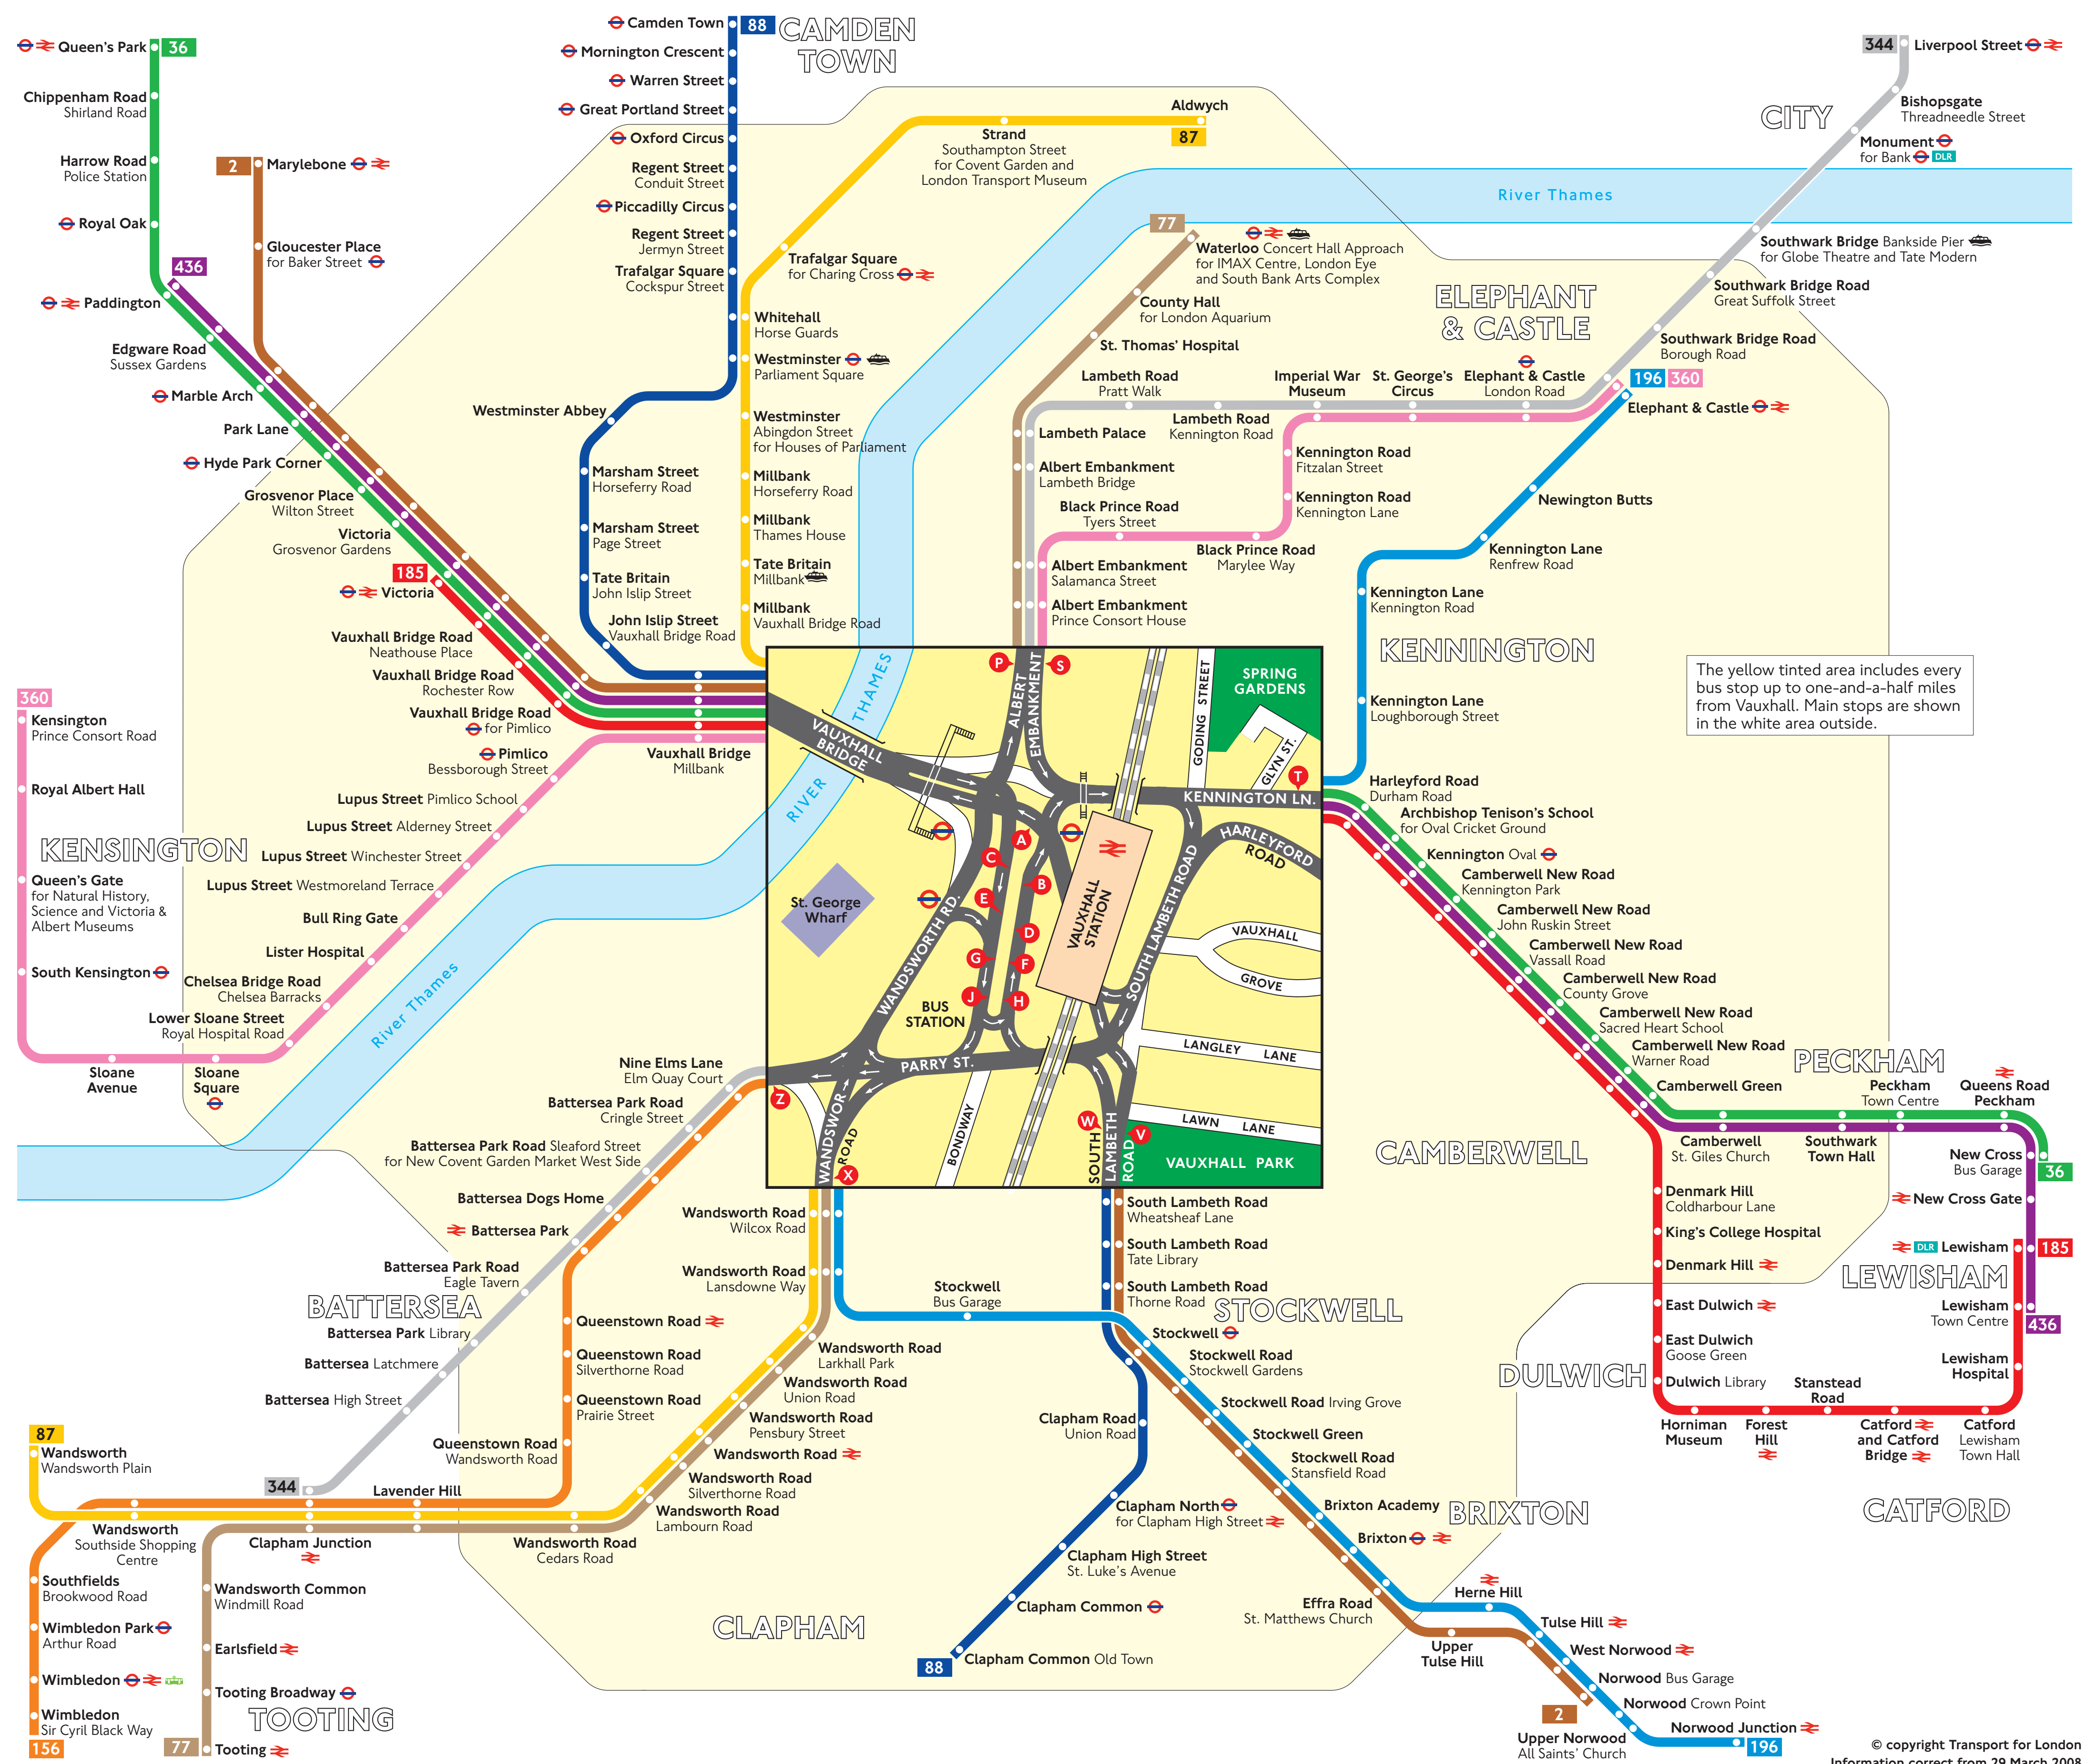

Buses from Vauxhall

Key

- Connections with Underground
- Connections with National Rail
- Connections with Tramlink
- Connections with Docklands Light Railway
- Connections with river boats

Red discs show the bus stop you need for your chosen bus service. The disc **A** appears on the top of the bus stop in the street (see map of town centre in centre of diagram).

Route finder

Day buses including 24-hour routes

Bus route	Towards	Bus stops
2	Marylebone	A W
36	Norwood	D V
36	New Cross	C T
77	Queen's Park	A
77	Tooting	G S X
77	Waterloo	J P
87	Aldwych	B
87	Wandsworth	G X
88	Camden Town	B W
88	Clapham Common	D V
156	Wimbledon	B Z
185	Lewisham	G T
185	Victoria	A
196	Elephant & Castle	F T
196	Norwood Junction	G X
344	Clapham Junction	B S Z
344	Liverpool Street	J P
360	Elephant & Castle	J P
360	Kensington	B S
436	Lewisham	C T
436	Paddington	A

Night buses

For night bus information, please see separate poster

Destination finder

Destination	Bus routes	Bus stops
Albert Embankment Lambeth Bridge	77, 344	J P
Albert Embankment Prince Consort House and Salamanca Street	77, 344, 360	J P
Aldwych	87	B

Destination	Bus routes	Bus stops
B		
Battersea High Street and Latchmere	344	E S Z
Battersea Park	156	E Z
Battersea Park and Battersea Dogs Home	344	E S Z
Bishopsgate Threadneedle Street	344	J P
Black Prince Road	360	J P
Brixton	2	D V
Brixton and Brixton Academy	196	G X
C		
Camberwell Green	36, 185, 436	C T
Camden Town	88	B W
Catford Lewisham Town Hall	185	C T
Catford and Catford Bridge	185	C T
Charing Cross	87	B
Chippenham Road Shirland Road	36	A
Clapham Common	88	D V
Clapham High Street	88	D V
Clapham Junction	77	G S X
Clapham Junction	87	G X
Clapham Junction	156	E Z
Clapham Junction	344	E S Z
Clapham North	88	D V
Clapham North	77	J P
D		
Denmark Hill	185	C T
Dulwich Library	185	C T
E		
Earlsfield	77	G S X
East Dulwich	185	C T
Edgware Road Sussex Gardens	36, 436	A
Elephant & Castle	196	F T
Elephant & Castle	344, 360	J P
Exhibition Road	360	B S
F		
Forest Hill	185	C T
G		
Gloucester Place	2	A W
Great Portland Street	88	B W
H		
Harleyford Road	36, 185, 436	C T
Harrow Road Police Station	36	A
Herne Hill	196	G X
Horniman Museum	185	C T
Hyde Park Corner	2	A W
Hyde Park Corner	36, 436	A
I		
Imperial War Museum	344, 360	J P
K		
Kennington Lane	196	F T
Kennington Road	360	J P
Kennington Oval	36, 185, 436	C T
Kensington Prince Consort Road	360	B S
King's College Hospital	185	C T