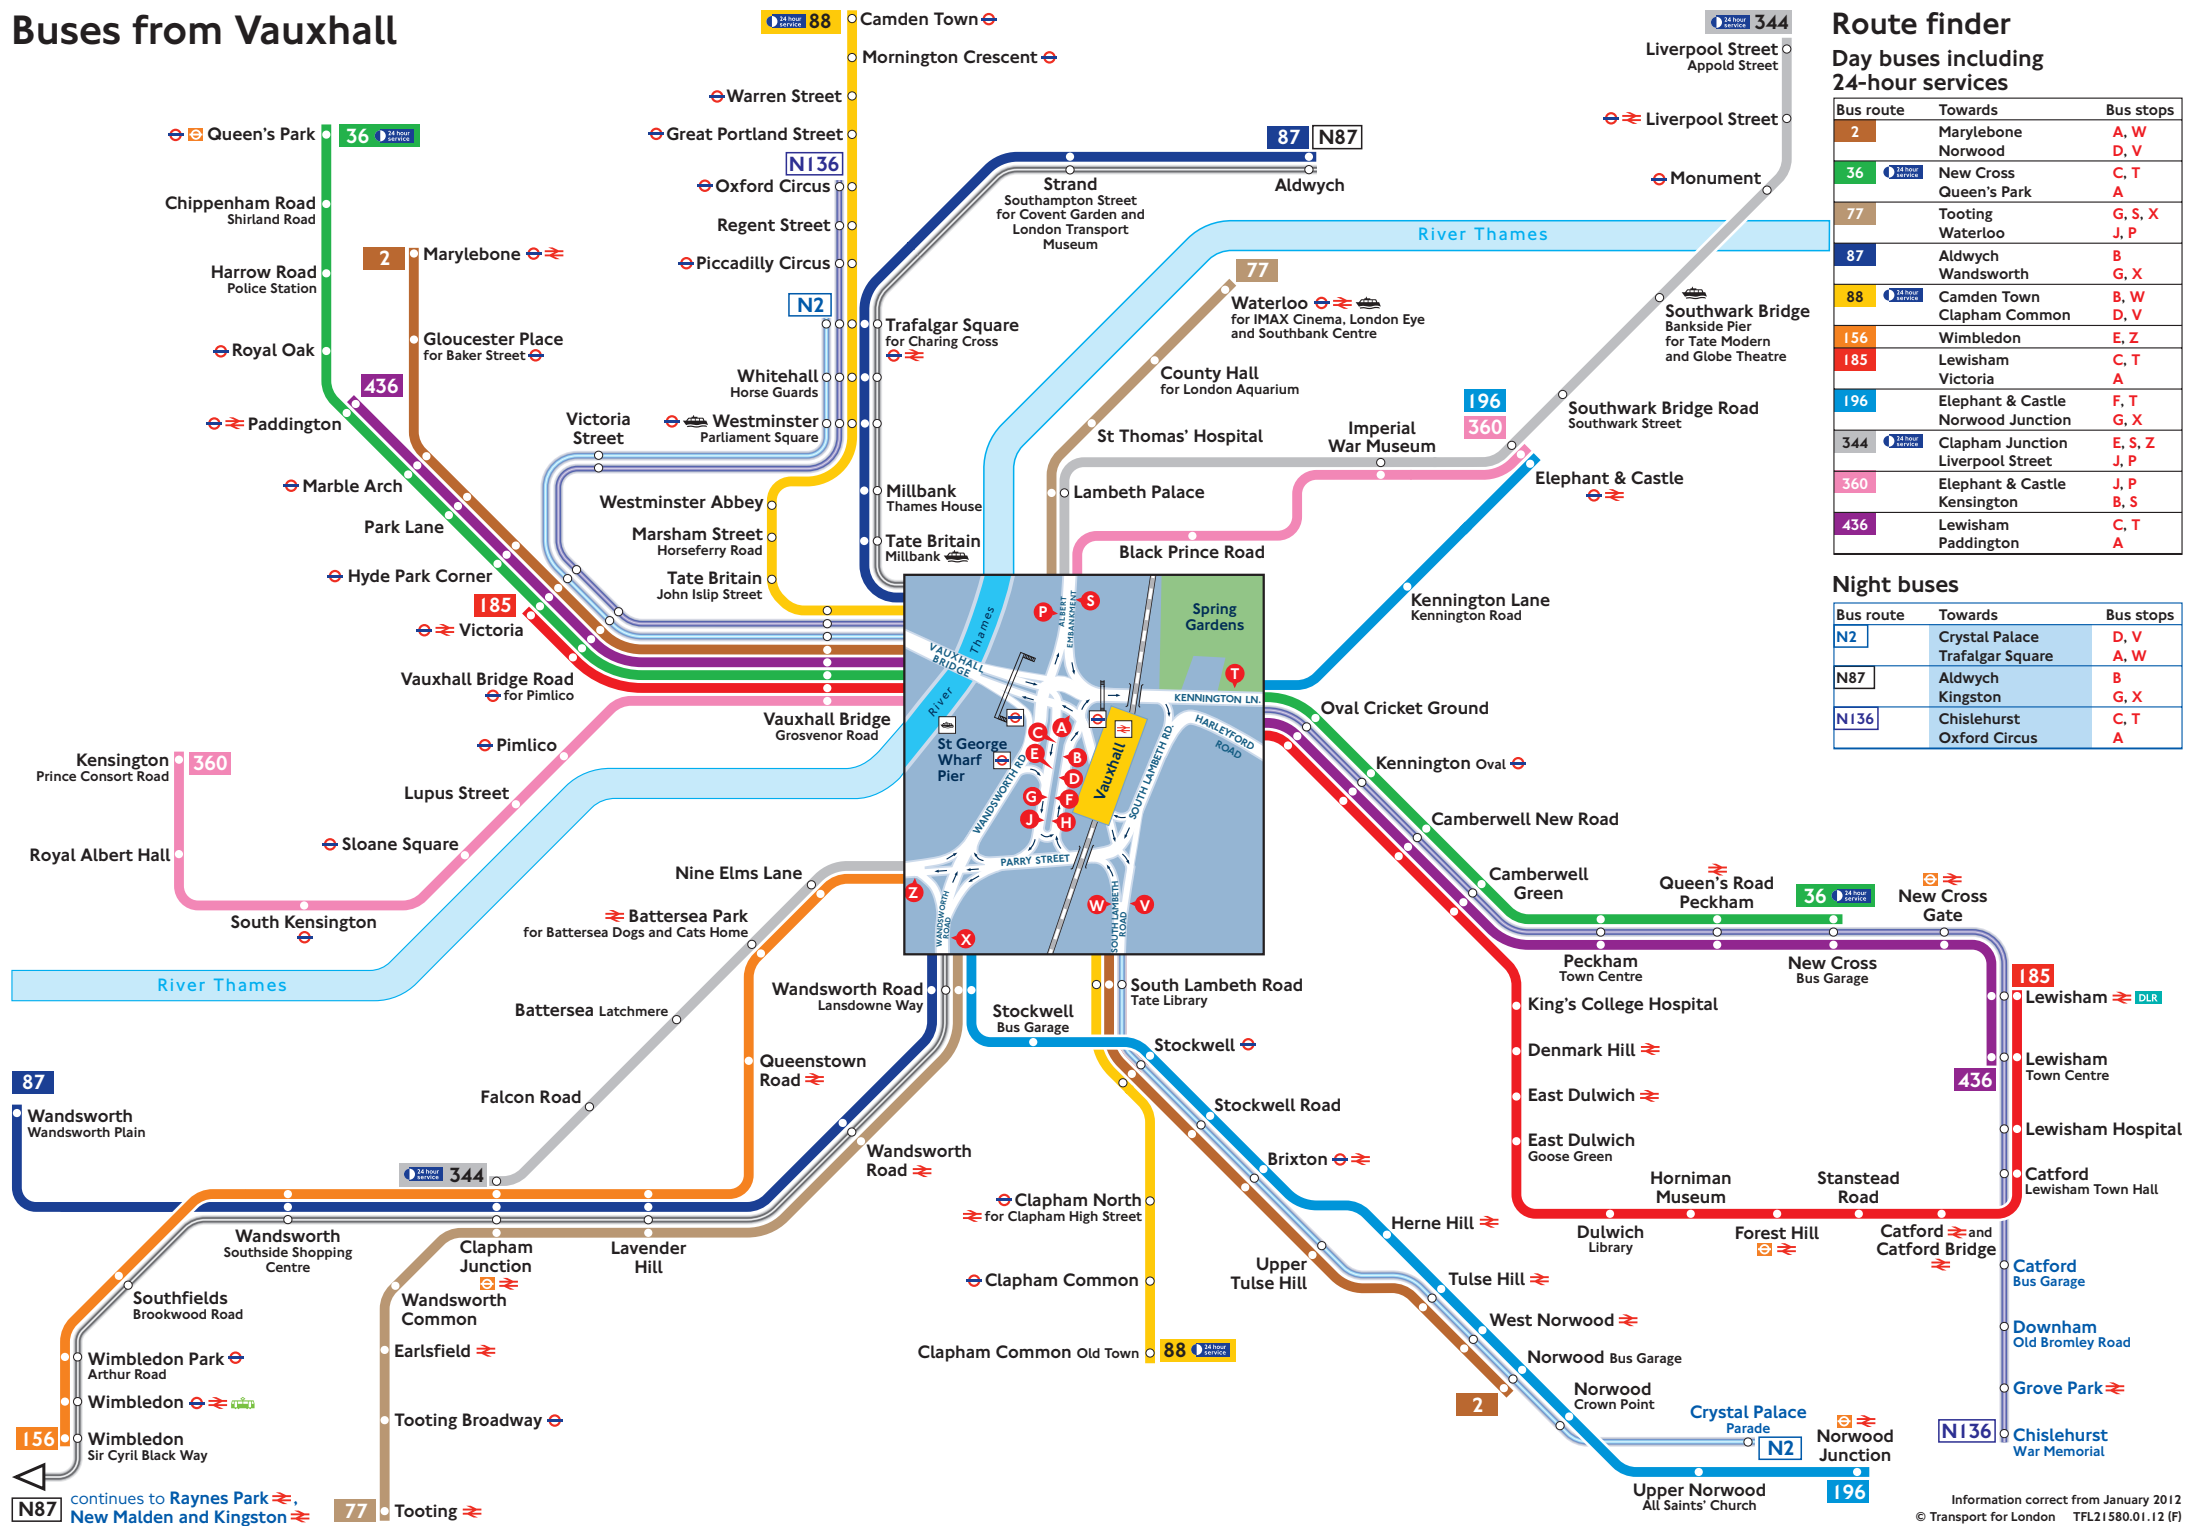

Buses from Vauxhall

Route finder

Day buses including 24-hour services

Bus route	Towards	Bus stops
2	Marylebone Norwood	A, W D, V
36	New Cross Queen's Park	C, T A
77	Tooting Waterloo	G, S, X J, P
87	Aldwych Wandsworth	B G, X
88	Camden Town Clapham Common	B, W D, V
156	Wimbledon	E, Z
185	Lewisham Victoria	C, T A
196	Elephant & Castle Norwood Junction	F, T G, X
344	Clapham Junction Liverpool Street	E, S, Z J, P
360	Elephant & Castle Kensington	J, P B, S
436	Lewisham Paddington	C, T A

Night buses

Bus route	Towards	Bus stops
N2	Crystal Palace Trafalgar Square	D, V A, W
N87	Aldwych Kingston	B G, X
N136	Chislehurst Oxford Circus	C, T A