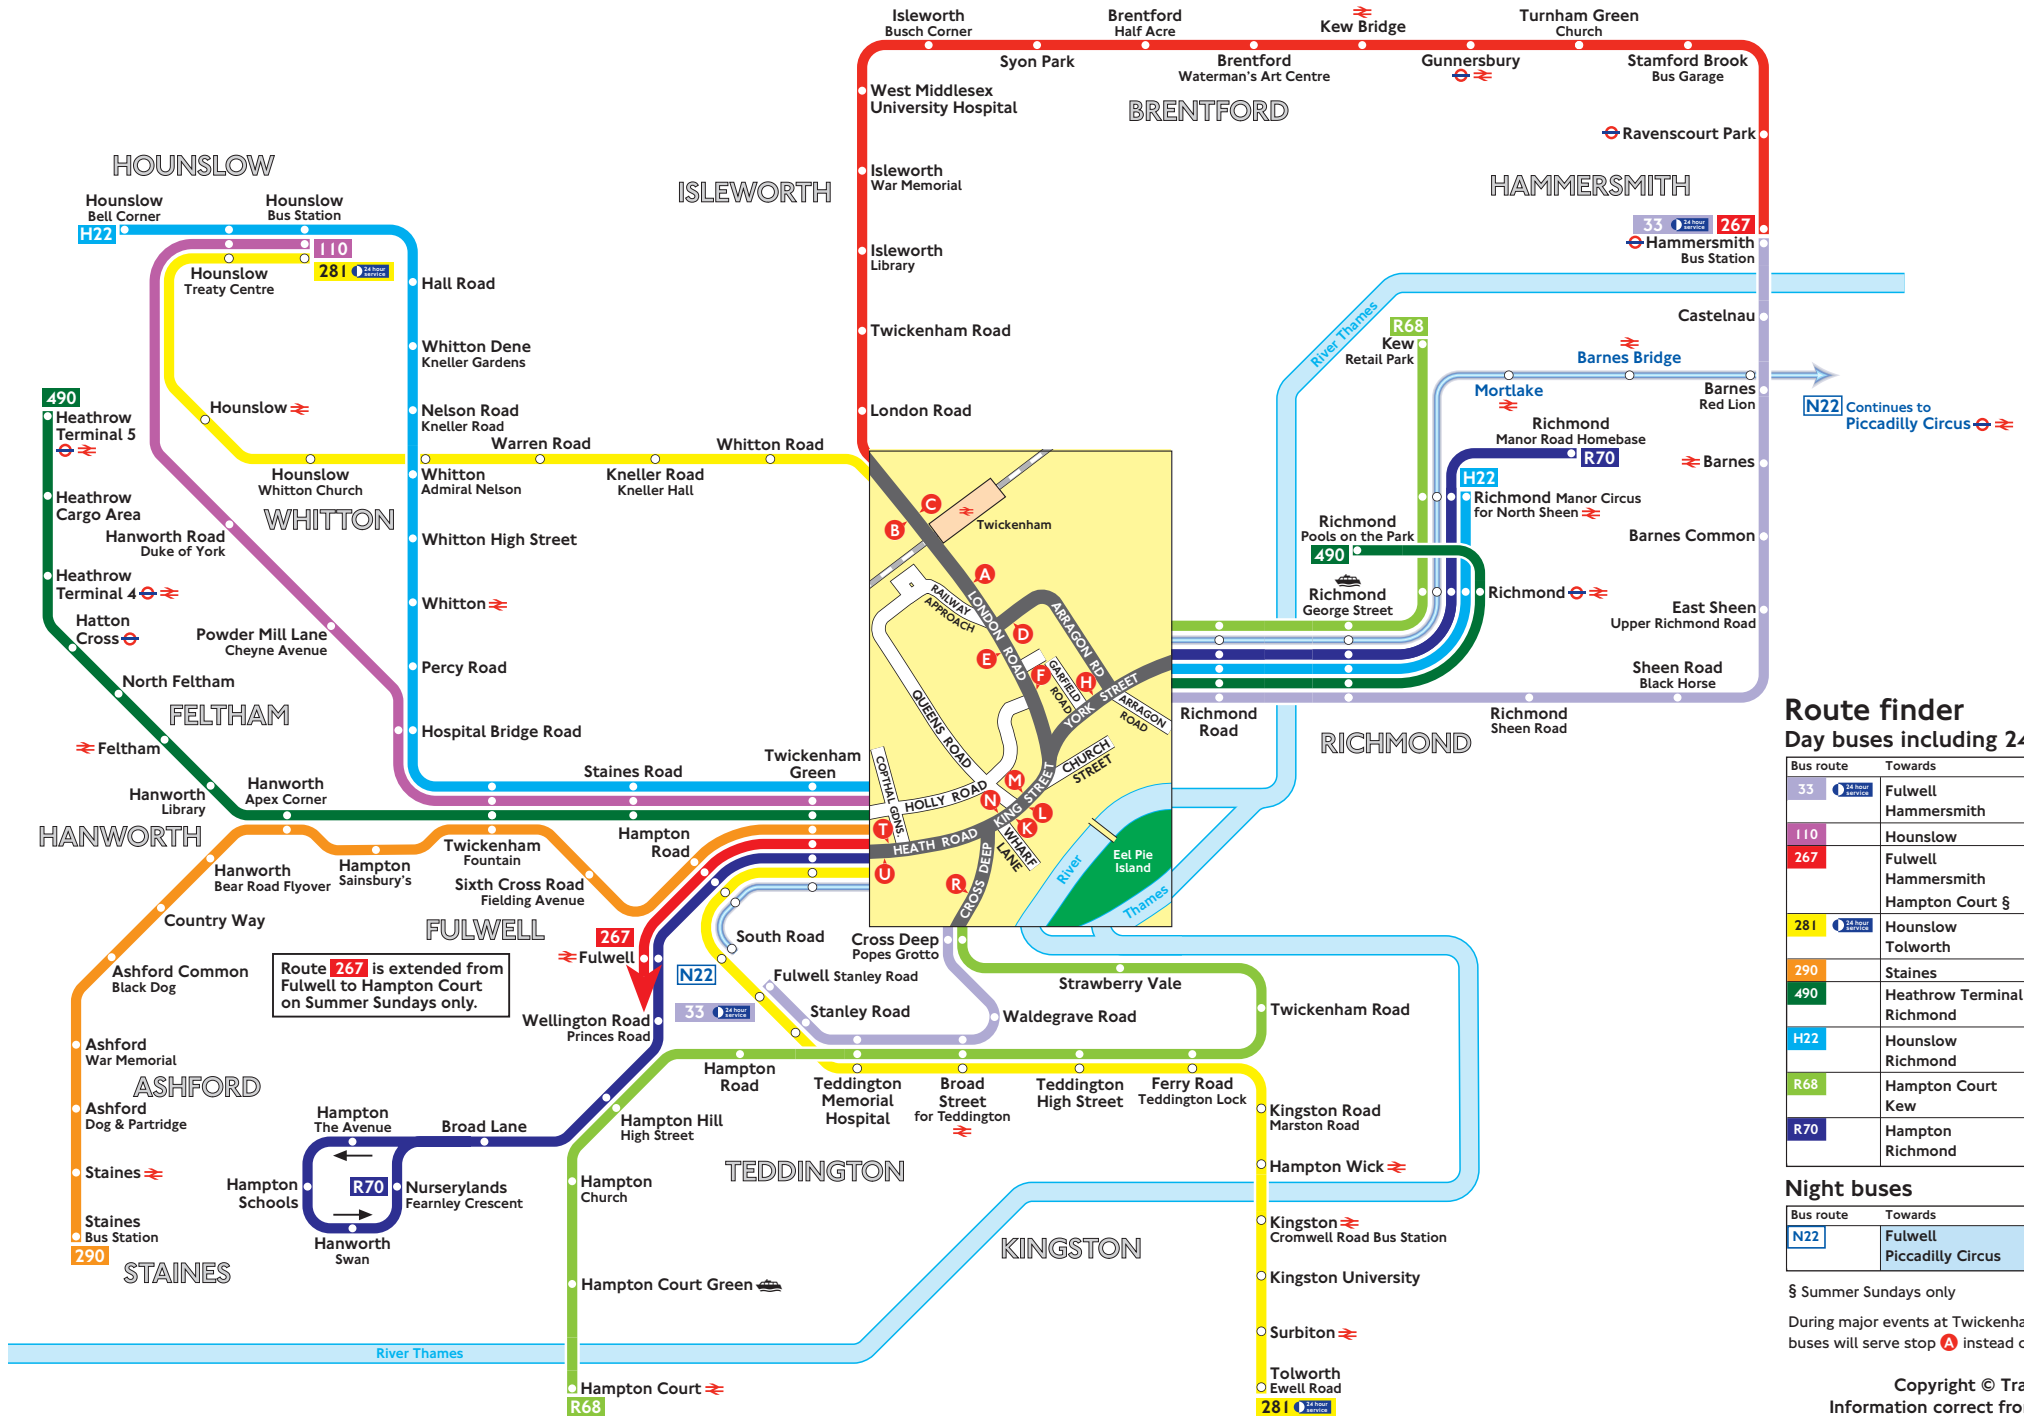

Buses from Twickenham

Route 267 is extended from Fulwell to Hampton Court on Summer Sundays only.

Route finder

Day buses including 24-hour routes

Bus route	Towards	Bus stops
33	Fulwell Hammersmith	K H N R
110	Hounslow	D F L U
267	Fulwell Hammersmith Hampton Court §	C F L U B E M T C F L U
281	Hounslow Tolworth	B E M T C F L U
290	Staines	D F L U
490	Heathrow Terminal 5 Richmond	L U H N T
H22	Hounslow Richmond	L U H N T
R68	Hampton Court Kew	K H N R
R70	Hampton Richmond	L U H N T

Night buses

Bus route	Towards	Bus stops
N22	Fulwell Piccadilly Circus	L U H N T

§ Summer Sundays only

During major events at Twickenham Rugby Ground buses will serve stop A instead of stop C.