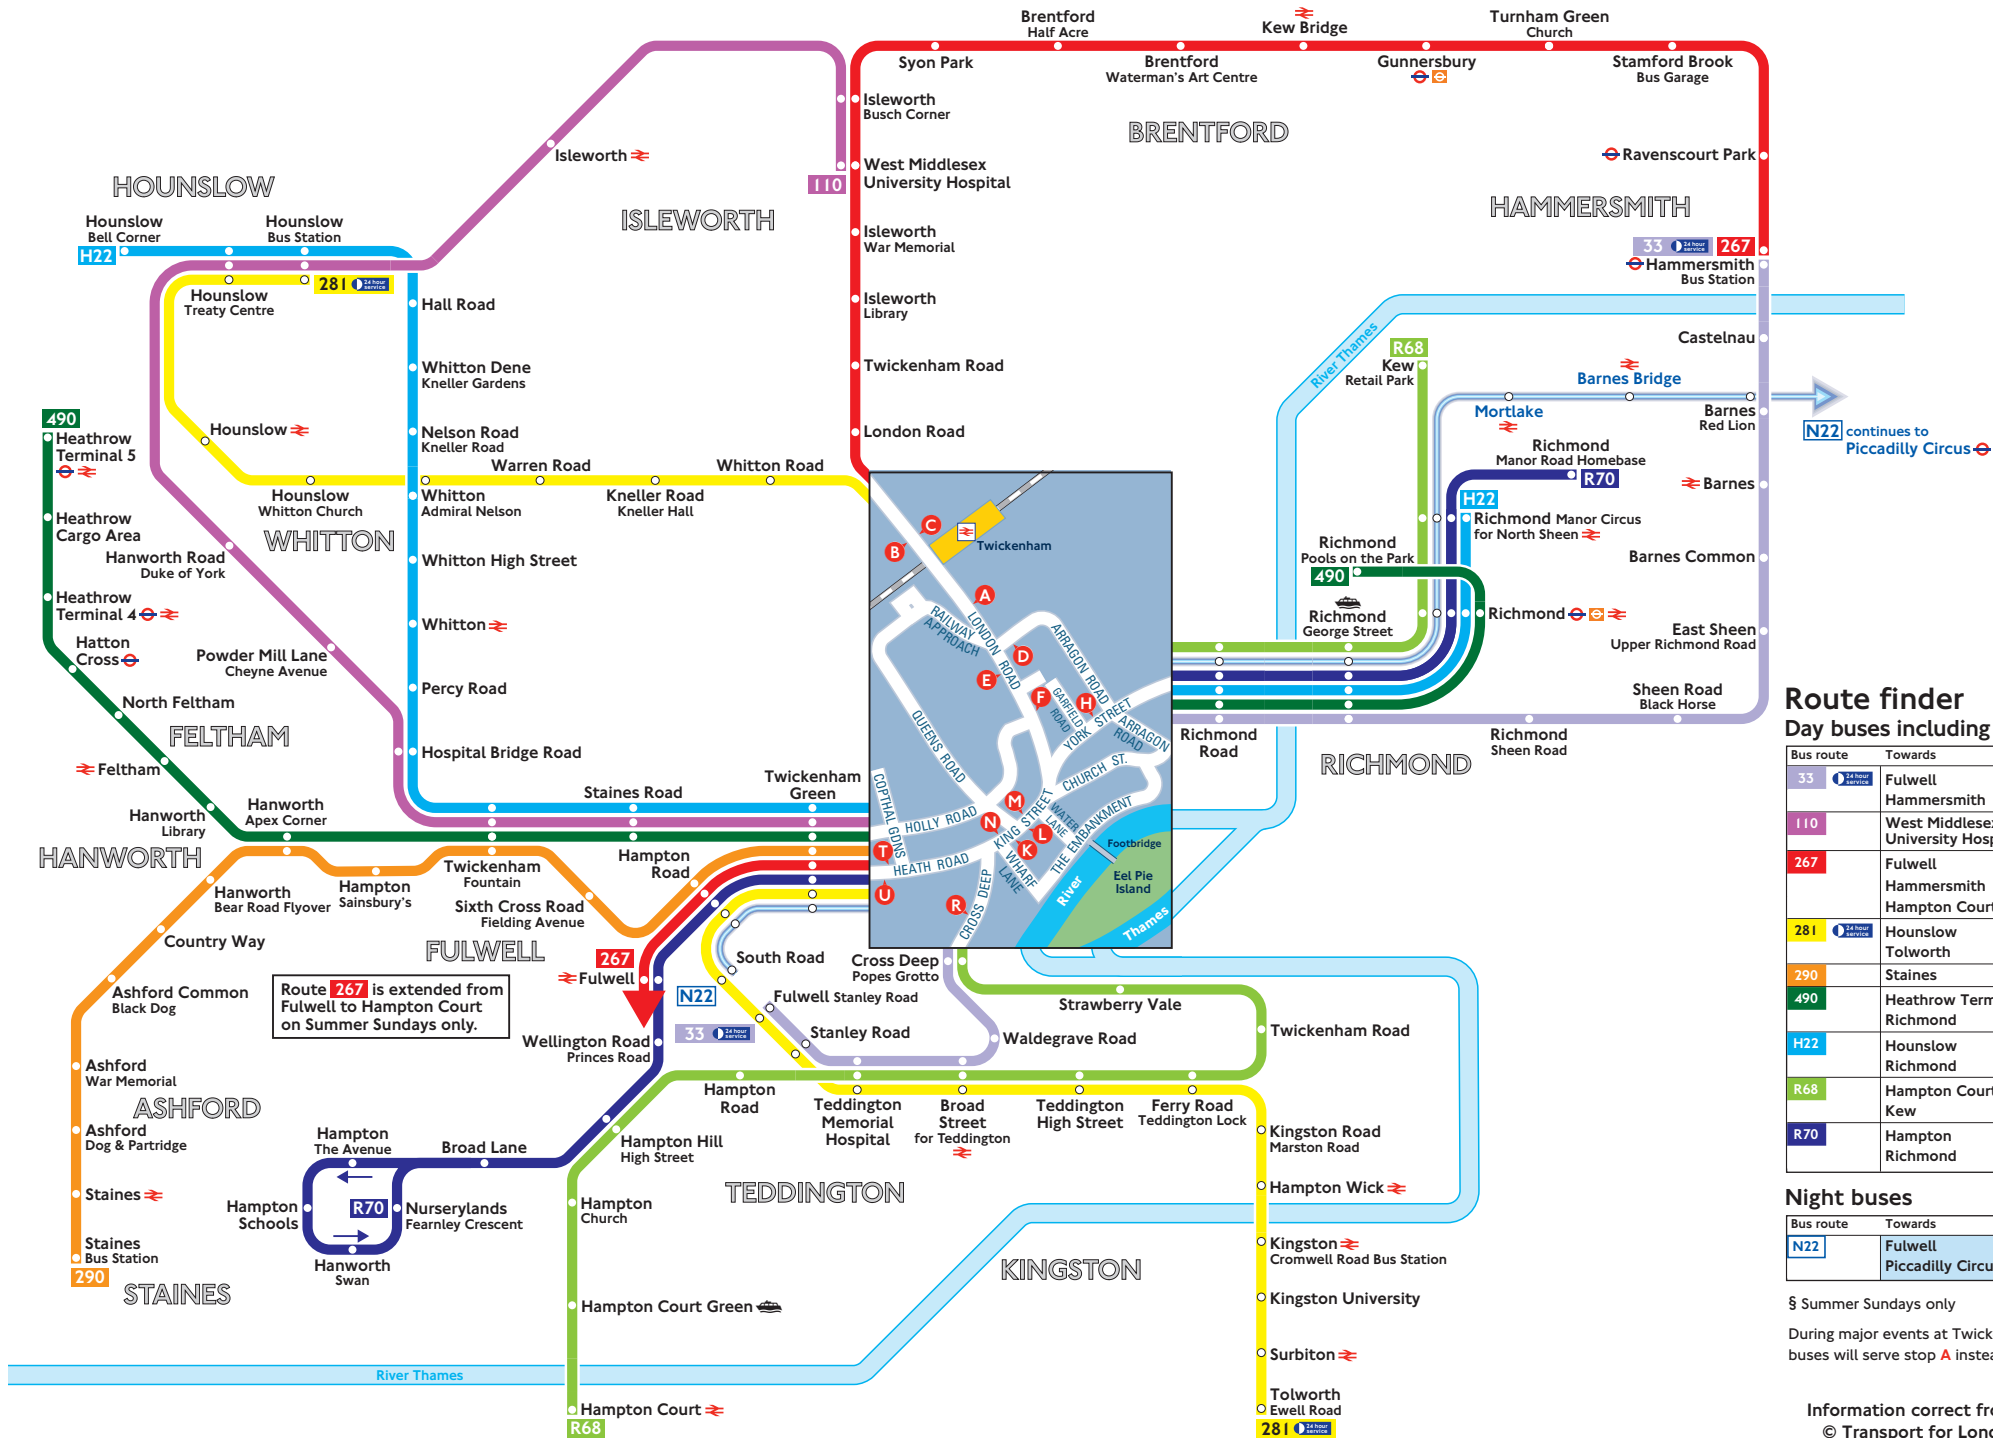

Buses from Twickenham

Route finder

Day buses including 24-hour services

Bus route	Towards	Bus stops
33	Fulwell Hammersmith	K H, N, R
110	West Middlesex University Hospital	D, F, L, U
267	Fulwell Hammersmith Hampton Court §	C, F, L, U B, E, M, T C, F, L, U
281	Hounslow Tolworth	B, E, M, T C, F, L, U
290	Staines	D, F, L, U
490	Heathrow Terminal 5 Richmond	L, U H, N, T
H22	Hounslow Richmond	L, U H, N, T
R68	Hampton Court Kew	K H, N, R
R70	Hampton Richmond	L, U H, N, T

Night buses

Bus route	Towards	Bus stops
N22	Fulwell Piccadilly Circus	L, U H, N, T

§ Summer Sundays only
 During major events at Twickenham Rugby Ground buses will serve stop A instead of stop C.