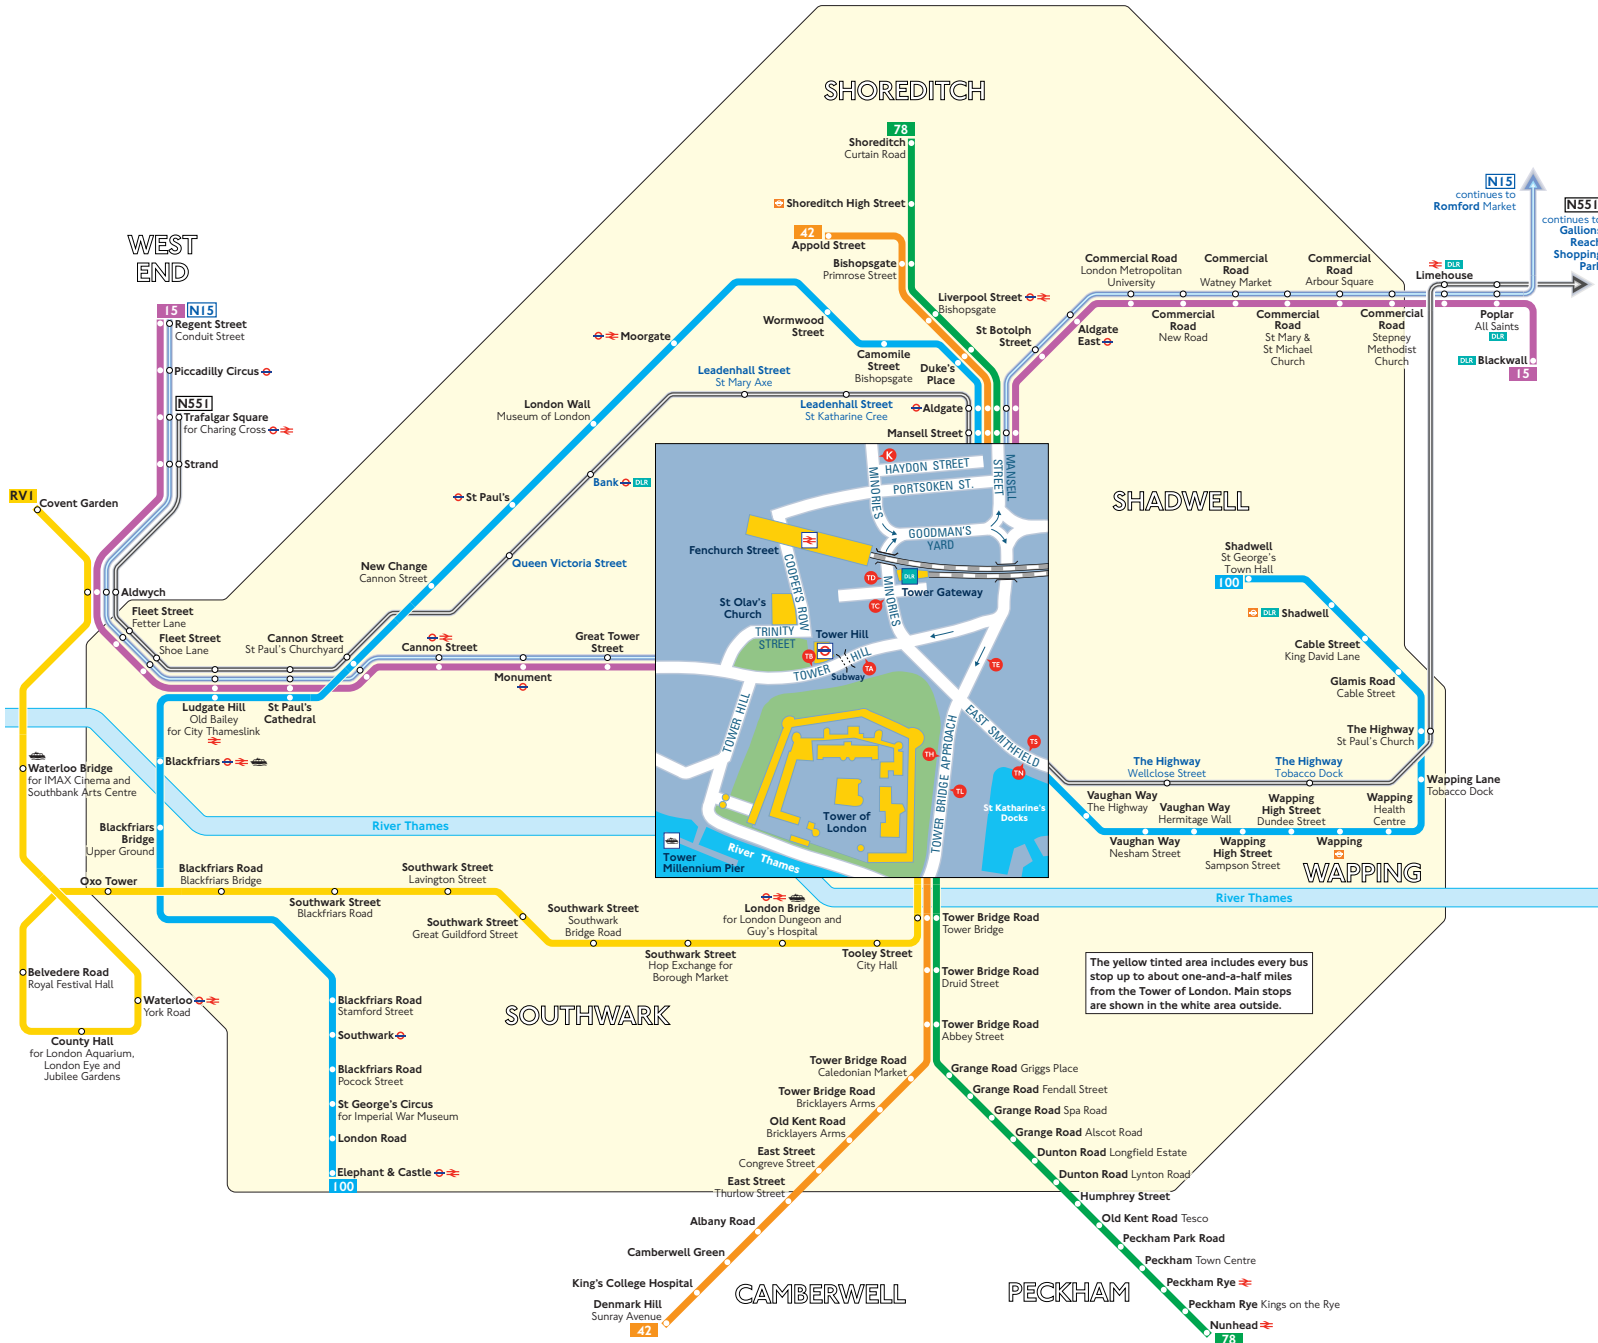

Buses from Tower of London

Key

- 15 Day buses in black
- N15 Night buses in blue
- Connections with London Underground
- Connections with London Overground
- Connections with National Rail
- Connections with Docklands Light Railway
- Connections with river boats

Red discs show the bus stop you need for your chosen bus service. The disc appears on the top of the bus stop in the street (see map of town centre in centre of diagram).

Route finder

Day buses

Bus route	Towards	Bus stops
15	Blackwall	TE
	Regent Street	K TA
42	Appold Street	TC TH
	Denmark Hill	K TE TL
78	Nunhead	K TE TE
	Shoreditch	TC TH
100	Elephant & Castle	TC TN
	Shadwell	K TE TS
RVI	Covent Garden	TE TE TE

Night buses

Bus route	Towards	Bus stops
N15	Regent Street	K TA
	Romford	TE
N551	Gallions Reach Shopping Park	K TE TS
	Trafalgar Square	TC TN