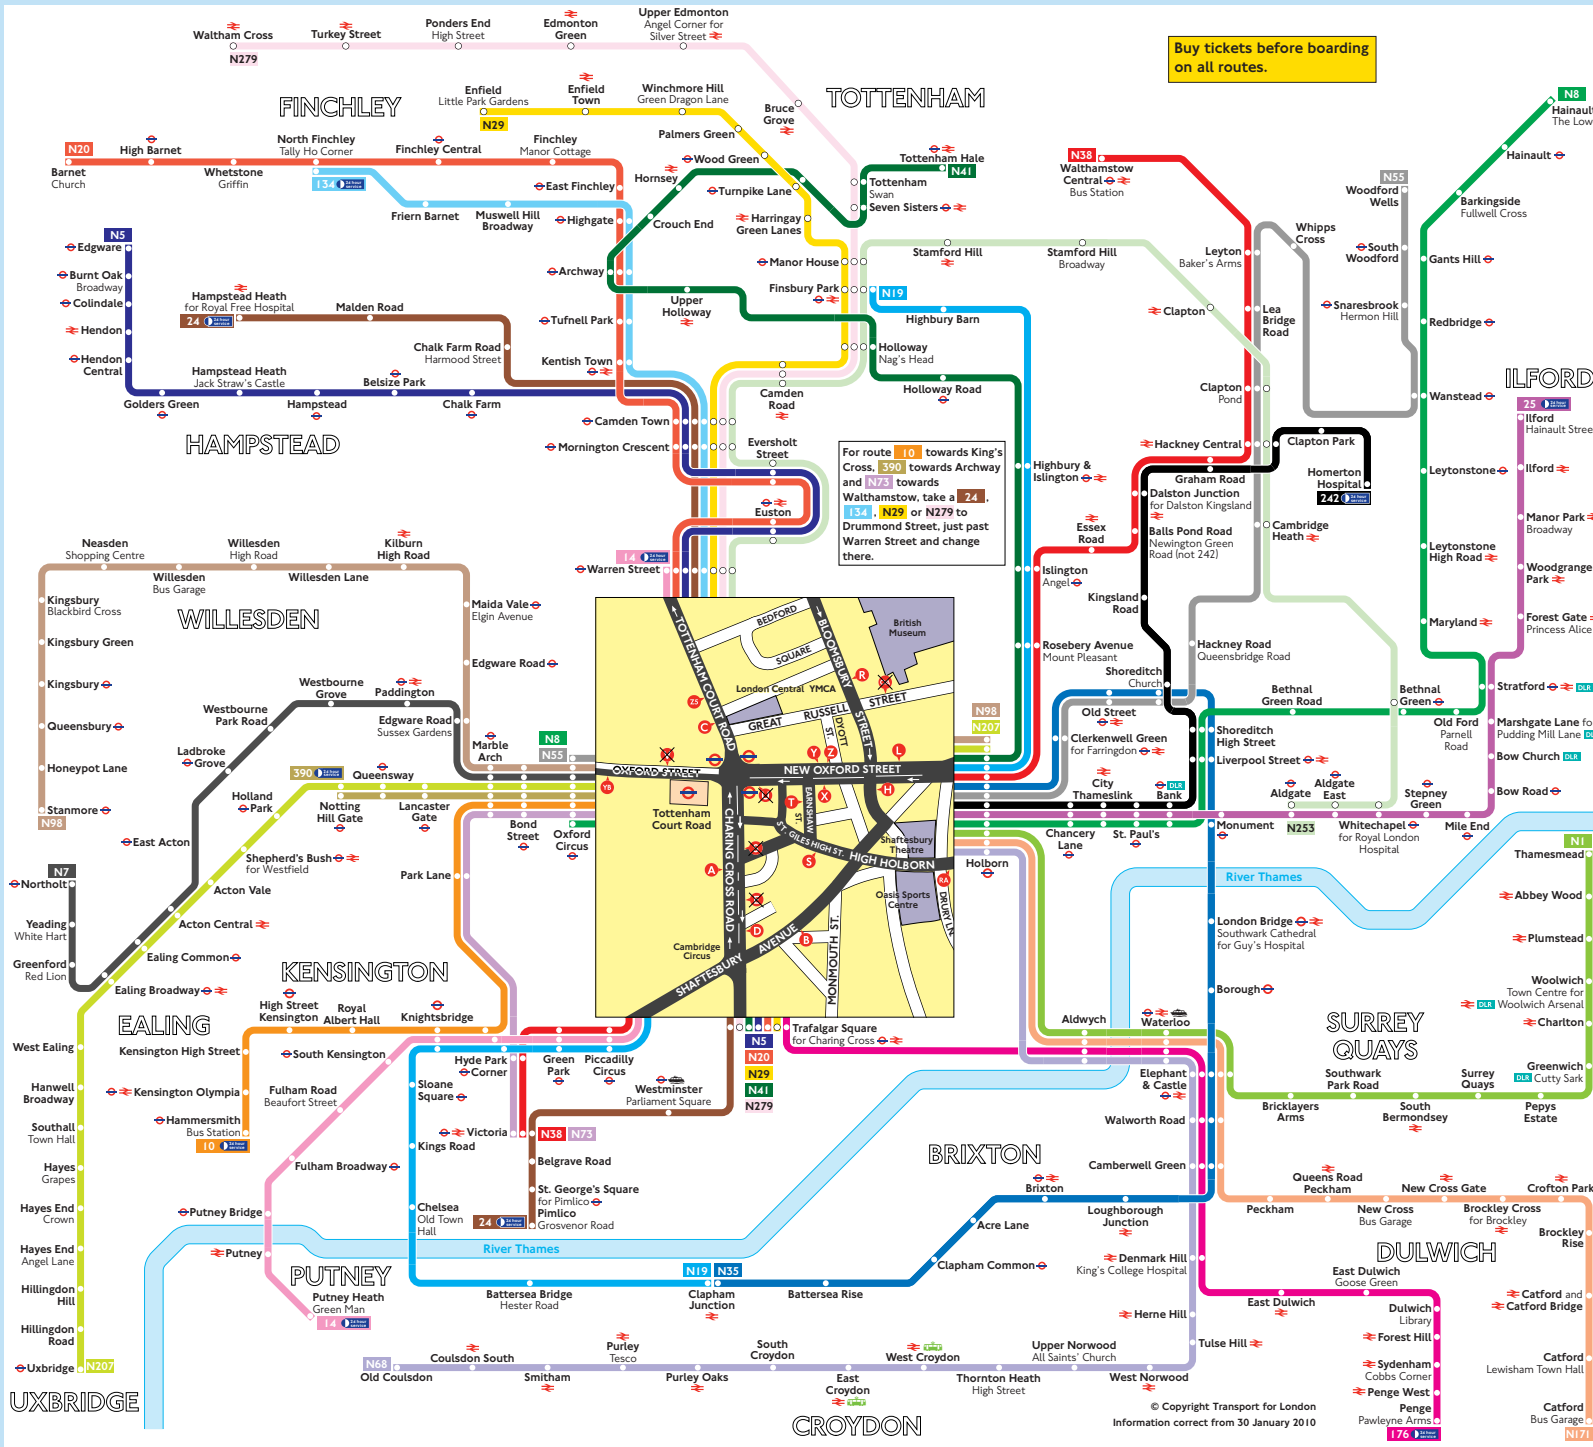

Night buses from Tottenham Court Road

Key

- Connections with Underground
 - Connections with National Rail
 - Connections with Docklands Light Railway
 - Connections with Tramlink
 - Connections with river boats
- Red discs show the bus stop you need for your chosen bus service. The disc appears on the top of the bus stop in the street (see map of town centre in centre of diagram).

Route finder

Day buses including 24-hour routes

Bus route	Towards	Bus stops
10	Hammersmith	R X W
14	Putney Heath	B H R
24	Warren Street	A C
24	Hampstead Heath	A C
25	Pimlico	D H R S
134	Ilford	L R P
176	North Finchley	C
242	Penge	D S
390	Homerton Hospital	Z
N1	Notting Hill Gate	R X W
N5	Thamesmead	T Z
N7	Edgware	A C
N8	Trafalgar Square	B H R
N19	Northolt	X W
N20	Hainault	L R
N29	Oxford Circus	X W
N35	Clapham Junction	B D
N38	Finsbury Park	A Y
N41	Tottenham Hale	A Y
N55	Trafalgar Square	B D
N68	Oxford Circus	X W
N73	Woodford Wells	L R
N98	Old Coulsdon	Z
N171	Victoria	R X W
N207	Holborn	L R
N253	Aldgate	C
N279	Trafalgar Square	D H R S
	Waltham Cross	A C

Day buses

For day bus information, please see separate poster.