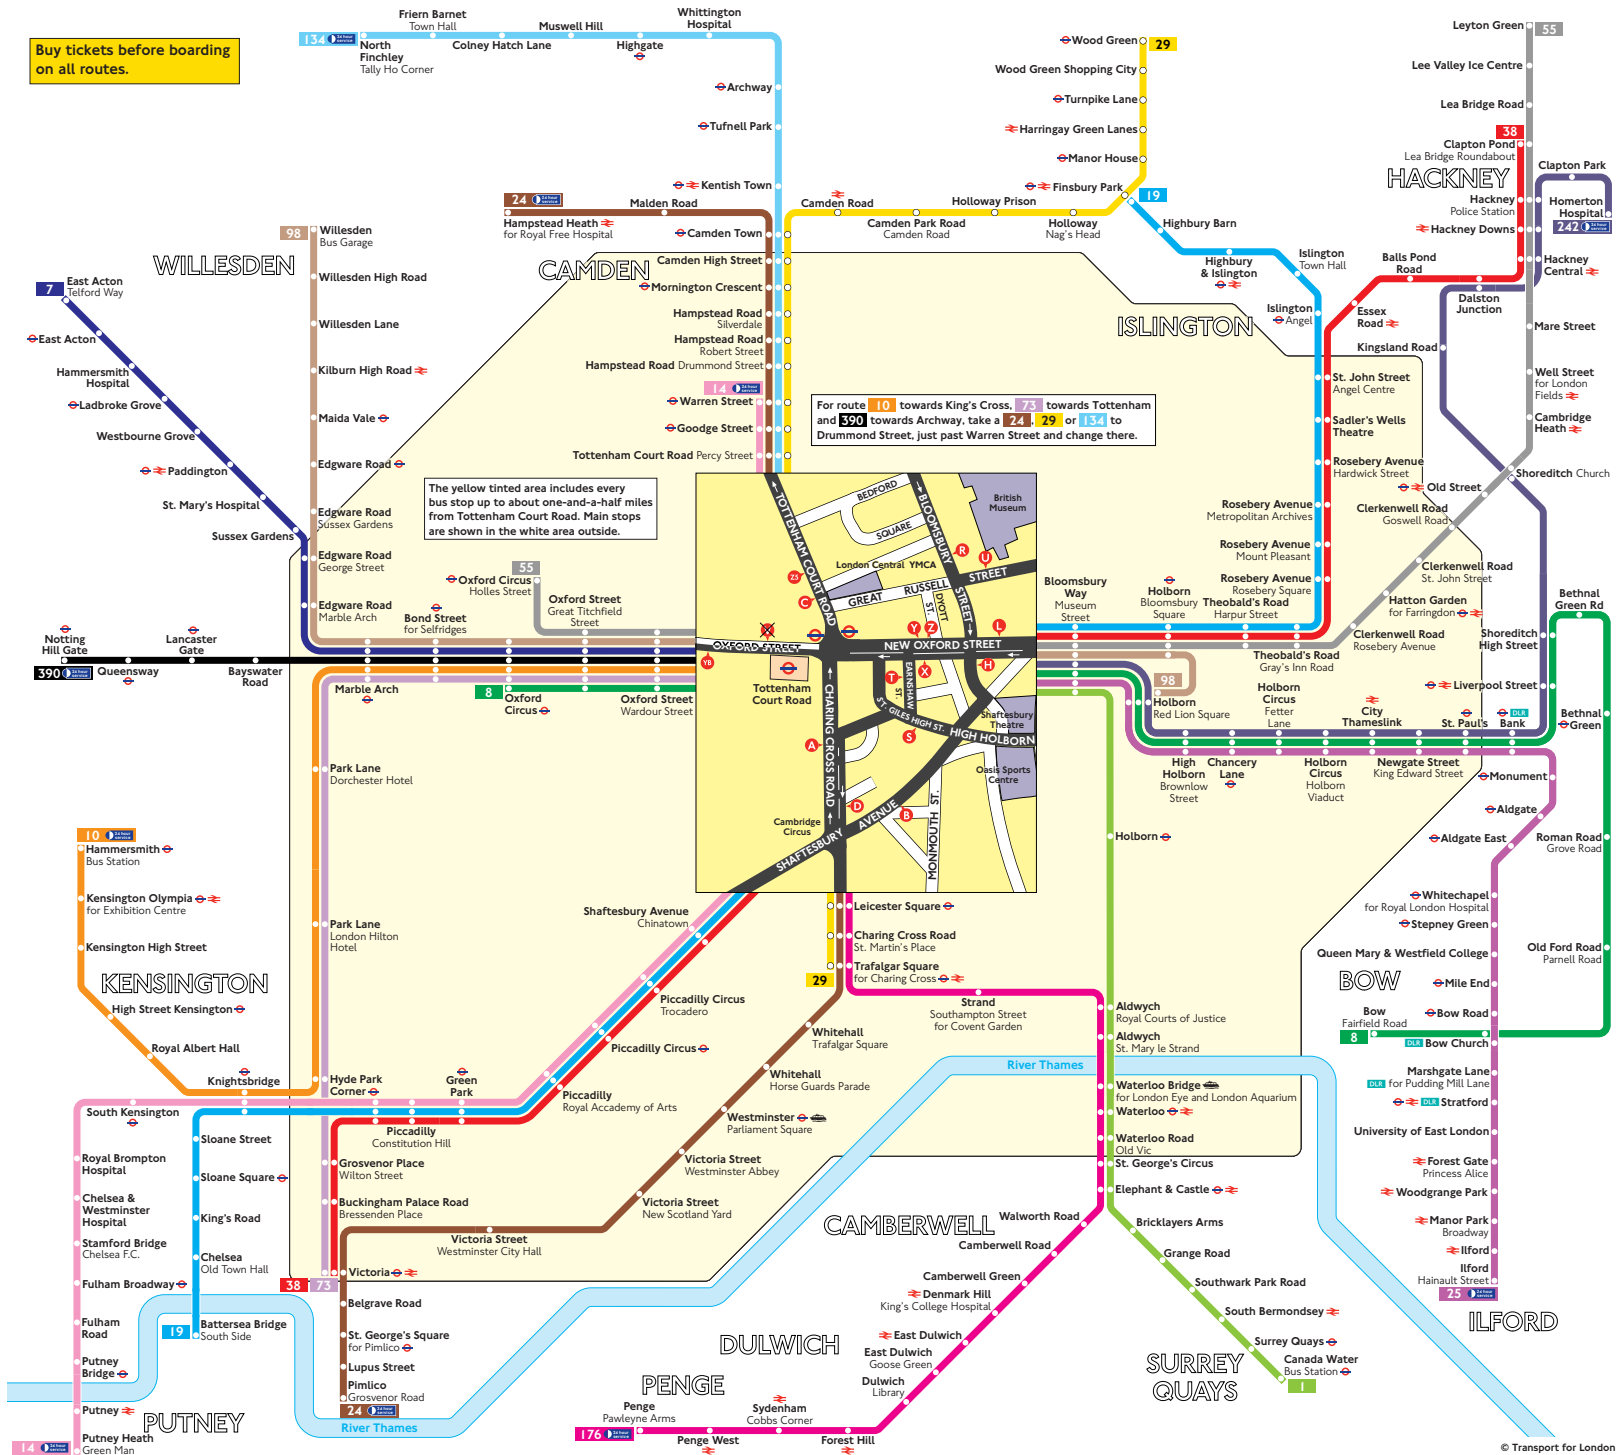

# Buses from Tottenham Court Road

Buy tickets before boarding on all routes.

For route 10 towards King's Cross, 73 towards Tottenham and 390 towards Archway, take a 24, 29 or 134 to Drummond Street, just past Warren Street and change there.

The yellow tinted area includes every bus stop up to about one-and-a-half miles from Tottenham Court Road. Main stops are shown in the white area outside.

### Key

- Connections with Underground
- Connections with National Rail
- Connections with Docklands Light Railway
- Connections with river boats

**A** Red discs show the bus stop you need for your chosen bus service. The disc appears on the top of the bus stop in the street (see map of town centre in centre of diagram).

### Route finder

Day buses including 24-hour routes

Bus route	Towards	Bus stops
1	Canada Water	T Z
7	East Acton	X B
8	Bow	L R
10	Hammersmith	X R X 10
14	Putney Heath	B H R
19	Warren Street	A C
24	Battersea Bridge	B
24	Finsbury Park	A Y
24	Hampstead Heath	A C
25	Pimlico	D H R S
25	Ilford	L R 25
29	Trafalgar Square	D H R S
29	Wood Green	A C
38	Clapton	A Y
38	Victoria	B
55	Leyton	L R
55	Oxford Circus	X B
73	Victoria	R X 10
98	Holborn	L R
98	Willesden	X B
134	North Finchley	C
176	Penge	D S
242	Homerton Hospital	Z
390	Notting Hill Gate	R X 10