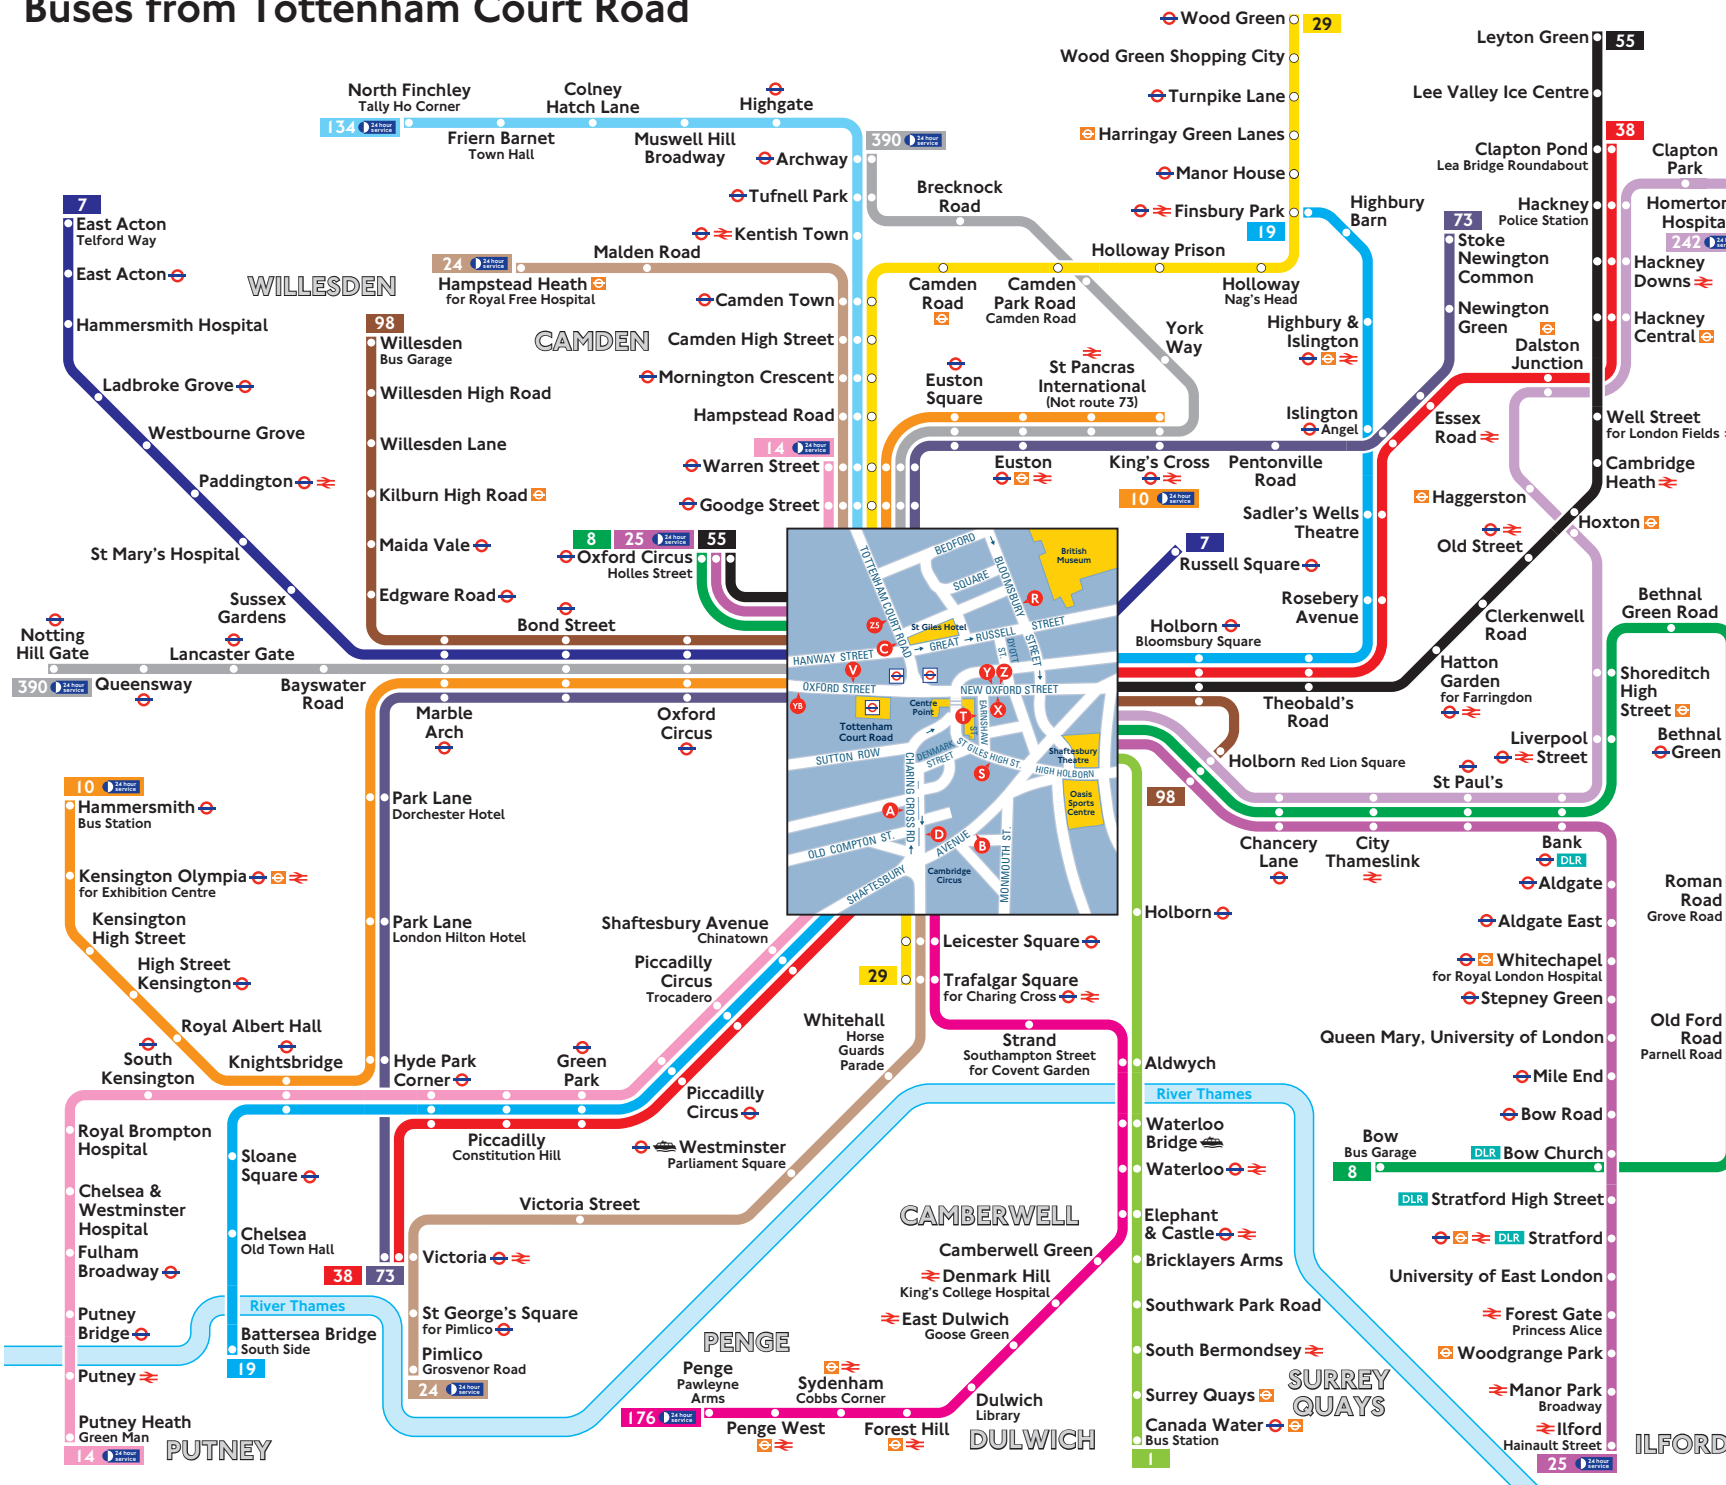

Buses from Tottenham Court Road

Route finder Day buses including 24-hour services

Bus route	Towards	Bus stops
1	Canada Water	T, Z
7	East Acton Russell Square	X, YB V
8	Bow Victoria	Z X, YB
10	Hammersmith King's Cross	R, X, YB V
14	Putney Heath Warren Street	B, R A, C
19	Battersea Bridge Finsbury Park	B A, Y
24	Hampstead Heath Pimlico	A, C D, R, S
25	Ilford Oxford Circus	Z X, YB
29	Trafalgar Square Wood Green	D, R, S A, C
38	Clapton Victoria	A, Y B
55	Leyton Oxford Circus	Y X, YB
73	Stoke Newington Victoria	V R, X, YB
98	Holborn Willesden	Z X, YB
134	North Finchley	C
176	Penge	D, S
242	Homerton Hospital	Z
390	Archway Notting Hill Gate	V R, X, YB

Night buses

Bus route	Towards	Bus stops
N1	Thamesmead	T, Z
N5	Edgware Trafalgar Square	A, C B, R
N7	Northolt Russell Square	X, YB V
N8	Hainault Oxford Circus	Z X, YB
N19	Clapham Junction Finsbury Park	B A, Y
N20	Barnet Trafalgar Square	A, C B, R
N29	Enfield Trafalgar Square	A, C D, R, S
N35	Clapham Junction	Y
N38	Victoria Walthamstow	B A, Y
N41	Tottenham Hale Trafalgar Square	A, Y B
N55	Oxford Circus Woodford Wells	X, YB Y
N68	Old Coulsdon	Z
N73	Victoria Walthamstow	R, X, YB V
N98	Holborn Stanmore	Z X, YB
N171	Hither Green	T, Z
N207	Holborn Uxbridge	Z X, YB
N253	Aldgate	C
N279	Trafalgar Square Waltham Cross	D, R, S A, C