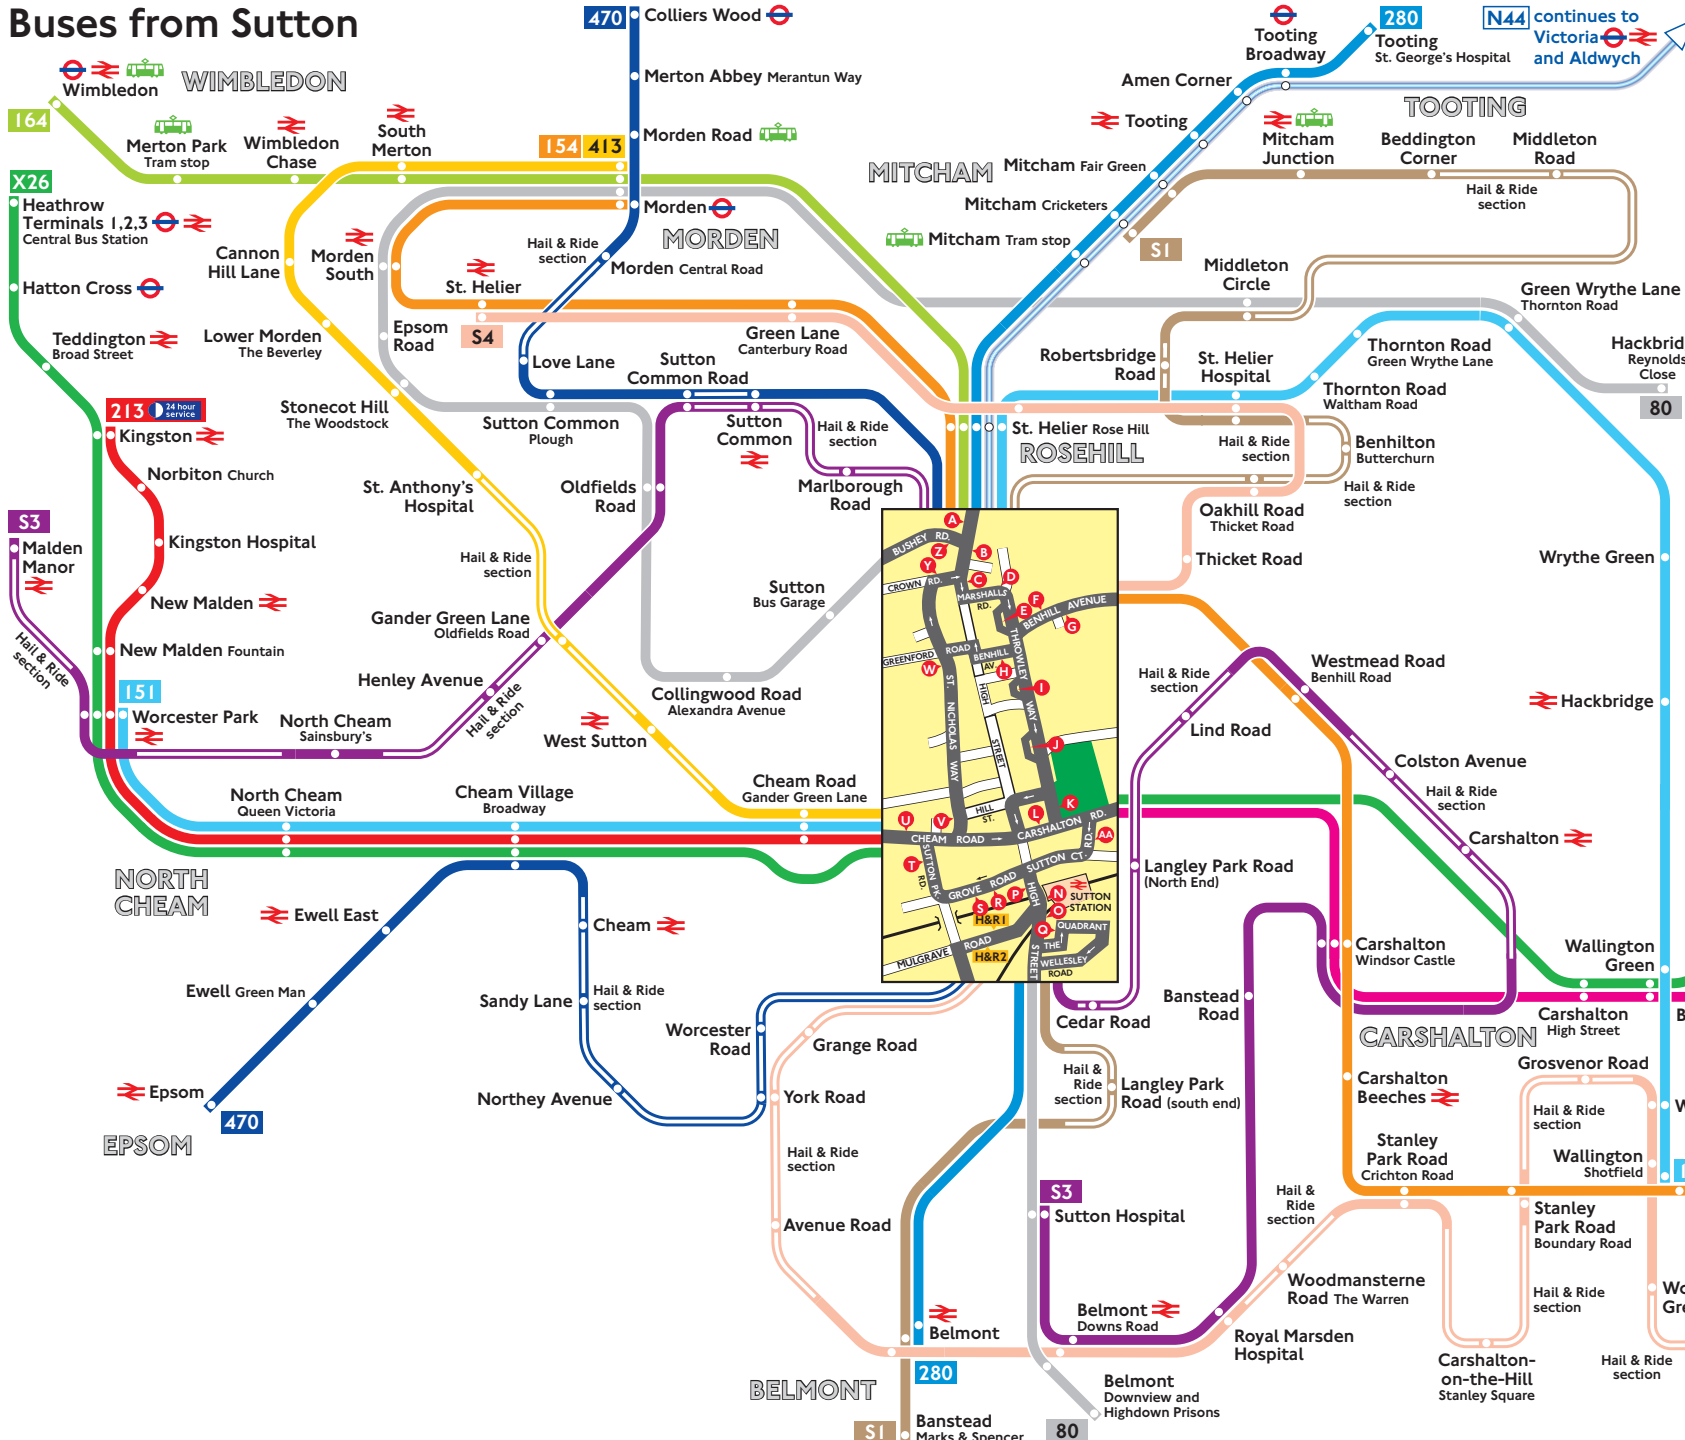

Buses from Sutton

Route finder

Day buses including 24 hour routes

Route	Towards	Bus stops
80	Belmont	B C E I J K O
	Hackbridge	P R V W Y Z
151	Wallington	A U V W Y
	Worcester Park	B C E I J K S T
154	Morden	A G H Y
	West Croydon	B C F
164	Wimbledon	A P O R V W Y
213	Kingston	B C E I J K S T
280	Belmont	B C E I J K N
	Tooting	A P R V W Y
407	Caterham	D I J K
413	Morden	B C E I J K S T
470	Colliers Wood +	A P R V W Y H&R1
	Epsom +	B C E I J K N H&R2
S1	Banstead	B C E I J K O
	Mitcham	P R V W Y
S3	Malden Manor +	A P R V W Y
	Sutton Hospital +	B C E I J K N
S4	Roundshaw +	G I J K N H&R2
	St. Helier +	C F P R V W H&R1
X26	Heathrow Airport	S
	West Croydon	L

★ Mondays to Saturdays only
+ Mondays to Saturdays except evenings
◆ Limited stop

Night buses

Route	Towards	Bus stops
N44	Aldwych	A P O R V W Y

© copyright Transport for London
Information correct from 1 August 2009

H&R Routes 470 and S4 operate as hail and ride on the sections of roads marked **H&R** on the map. Buses stop at any safe point along the road. Please indicate clearly to the driver when you wish to board or alight.