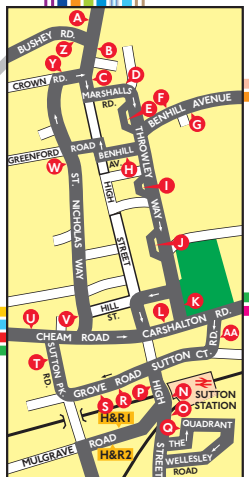

Buses from Sutton

Route finder

Day buses including 24 hour routes

Route	Towards	Bus stops
80	Belmont	B C E I J K O
	Hackbridge	P R V W Y Z
151	Wallington	A U V W Y
	Worcester Park	B C E I J K S T
154	Morden	A G H Y
	West Croydon	B C F
164	Wimbledon	A P O R V W Y
213	Kingston	B C E I J K S T
280	Belmont	B C E I J K N
	Tooting	A P R V W Y
407	Caterham	D I J K
413	Morden	B C E I J K S T
470	Colliers Wood +	A P R V W Y H&R1
	Epsom +	B C E I J K N H&R2
S1	Banstead	B C E I J K O
	Mitcham	P R V W Y
S3	Malden Manor +	A P R V W Y
	Sutton Hospital +	B C E I J K N
S4	Roundshaw +	G I J K N H&R2
	St. Helier +	C F P R V W H&R1
X26	Heathrow Airport	S
	West Croydon	L

★ Mondays to Saturdays only
+ Mondays to Saturdays except evenings
◆ Limited stop

Night buses

Route	Towards	Bus stops
N44	Aldwych	A P O R V W Y

© copyright Transport for London
Information correct from 1 August 2009

H&R Routes 470 and S4 operate as hail and ride on the sections of roads marked **H&R** on the map. Buses stop at any safe point along the road. Please indicate clearly to the driver when you wish to board or alight.