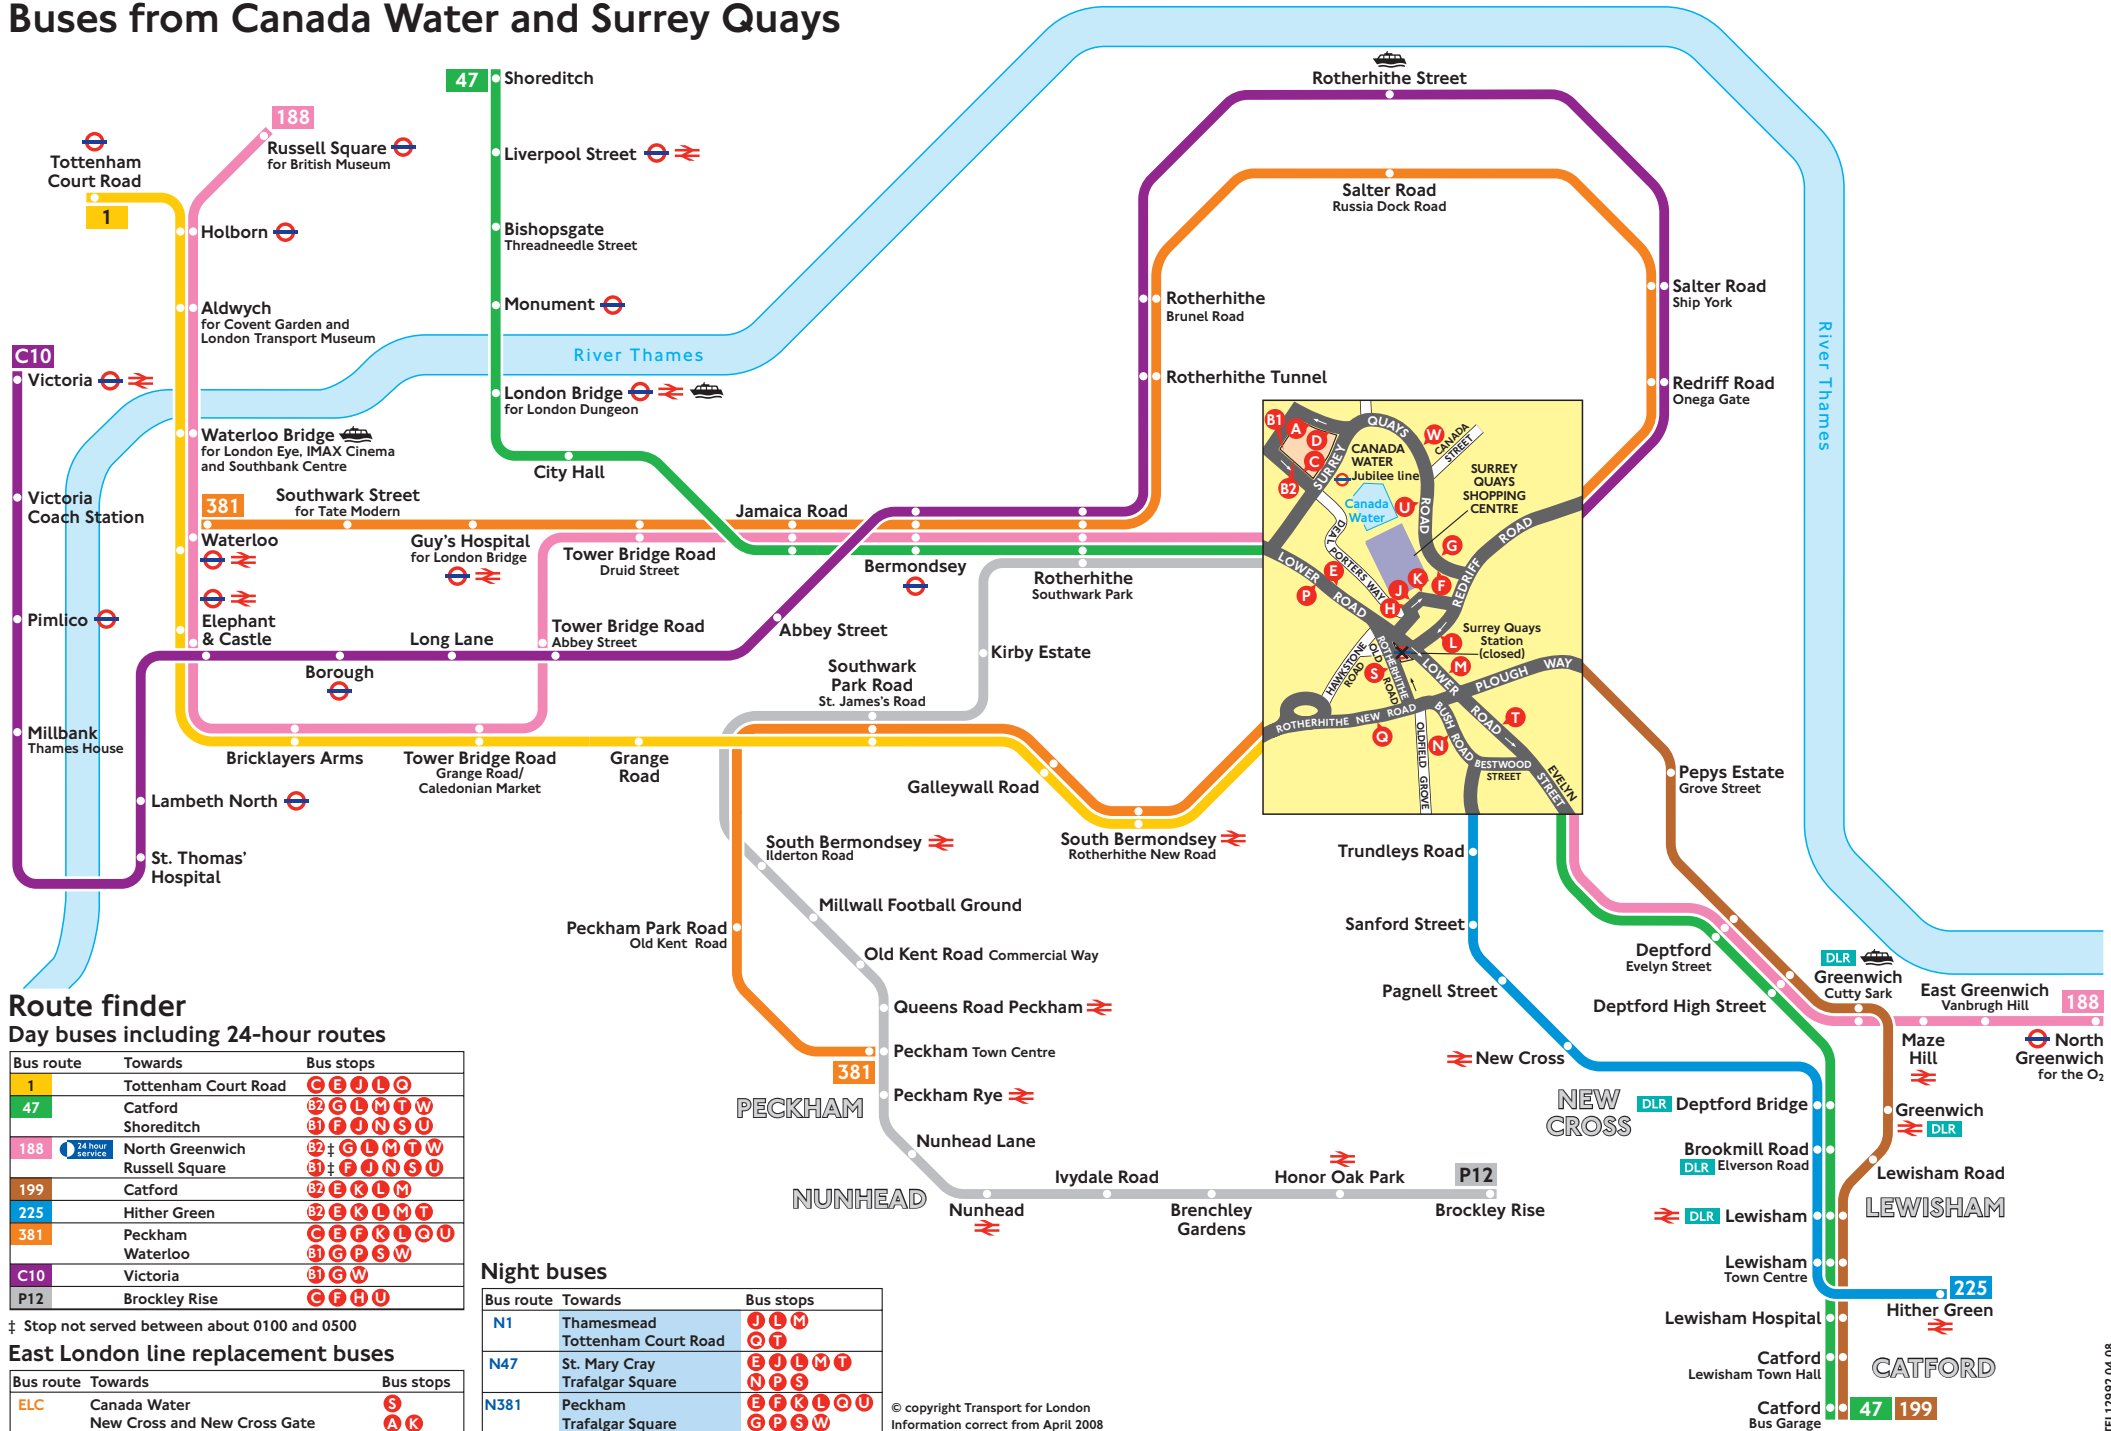

Buses from Canada Water and Surrey Quays

Route finder

Day buses including 24-hour routes

Bus route	Towards	Bus stops
1	Tottenham Court Road	C E J L O
47	Catford Shoreditch	82 G L M T W 81 F J N S U
188	North Greenwich Russell Square	82 † G L M T W 81 † F J N S U
199	Catford	82 E K L M
225	Hither Green	82 E K L M T
381	Peckham Waterloo	C E F K L O U 81 G P S W
C10	Victoria	81 G W
P12	Brockley Rise	C F H U

† Stop not served between about 0100 and 0500

East London line replacement buses

Bus route	Towards	Bus stops
ELC	Canada Water New Cross and New Cross Gate	S A K

Night buses

Bus route	Towards	Bus stops
N1	Thamesmead Tottenham Court Road	J L M C T
N47	St. Mary Cray Trafalgar Square	E J L M T N P S
N381	Peckham Trafalgar Square	E F K L O U G P S W