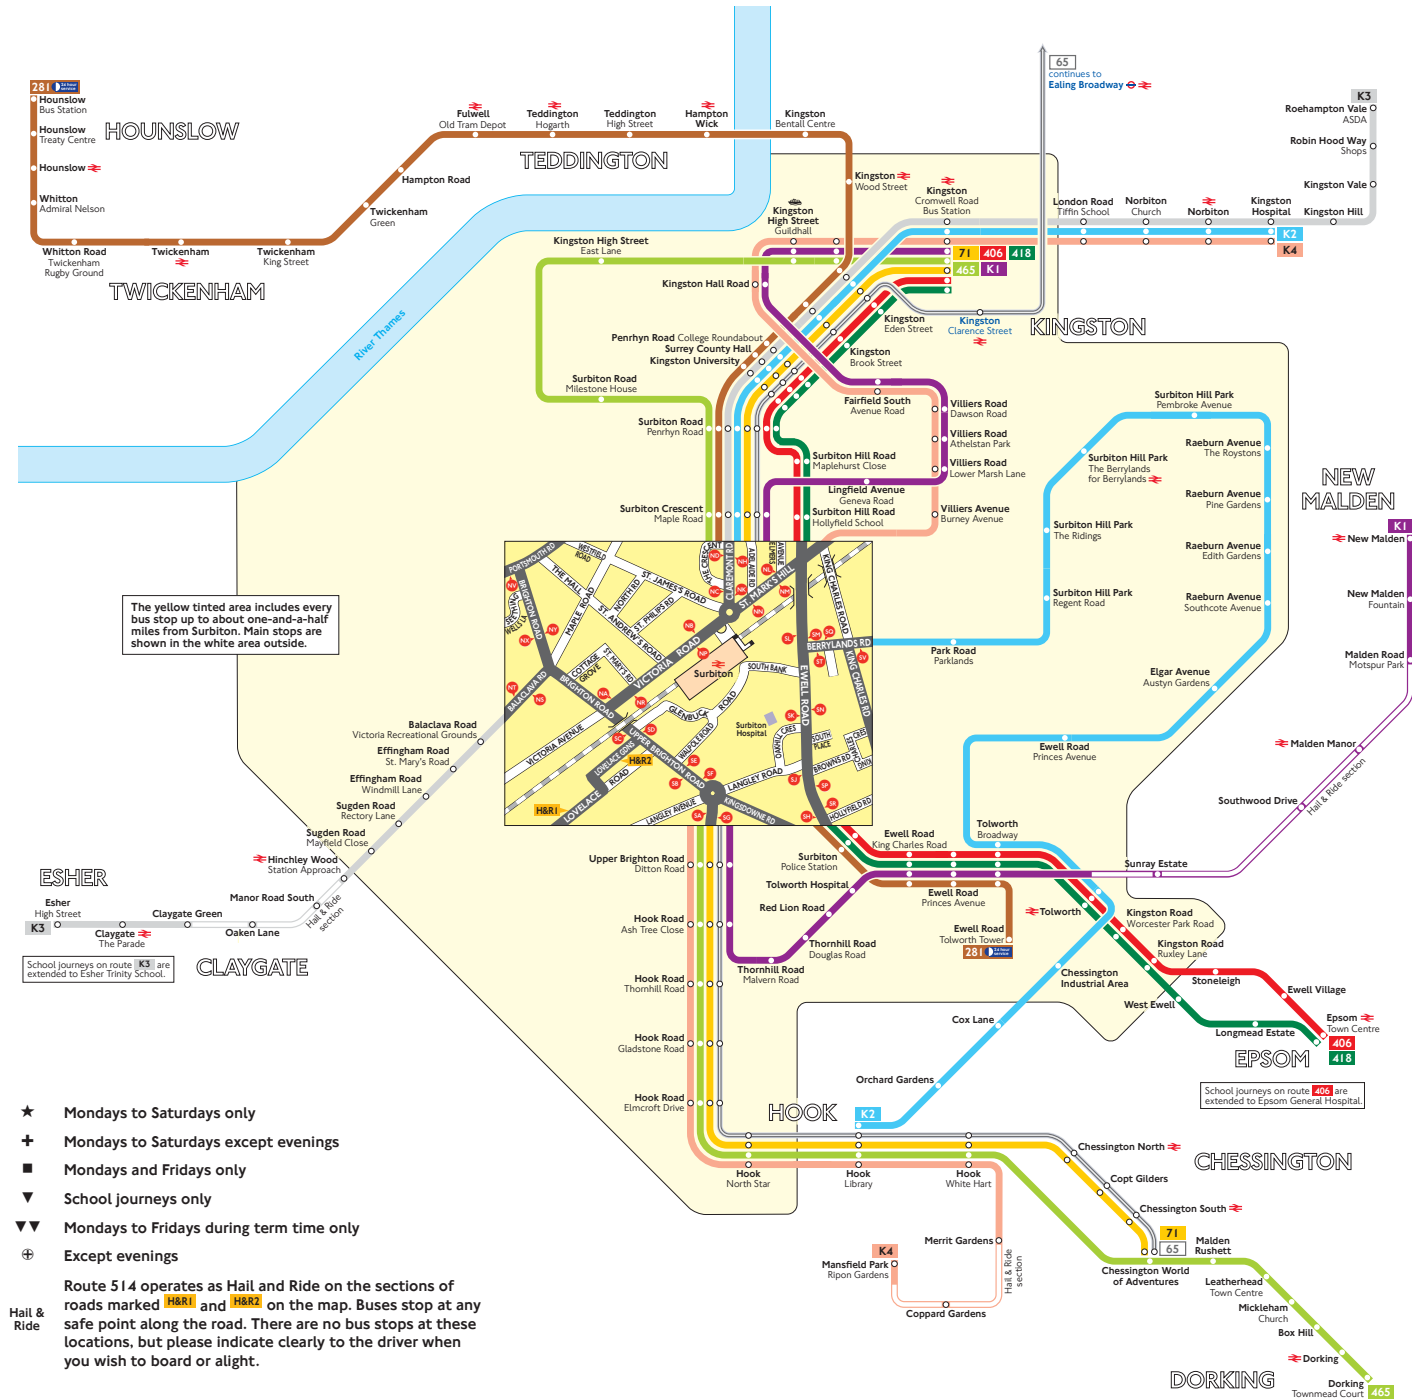

## Route finder

### Day buses including 24-hour routes

Bus route	Towards	Bus stops
<b>71</b>	Chessington	NR NK NP NR SD SE SF SG
	Kingston	NA NB NC ND SA SB SC
<b>281</b>	Hounslow	NC ND NH NN SH SJ SK SL
	Tolworth	NR NK NL SM SN SP SR
<b>406</b>	Epsom	SM SN SP SR
	Kingston	SH SJ SK SL
<b>418</b>	Epsom	SM SN SP SR
	Kingston	SH SJ SK SL
<b>465</b>	Dorking	NR NK NP NR SD SE SF SG
	Kingston	NA NB NC ND SA SB SC
<b>K1</b>	Kingston	NA NB NC ND SA SB SC
	New Malden	NR NK NP NR SD SE SF SG
<b>K2</b>	Hook	NR NK NL SM SG
	Kingston Hospital	NC ND NH NN SL ST SV
<b>K3</b>	Esher	NR NK NP NR NS
	Roehampton Vale	NA NB NC ND NY
<b>K4</b>	Kingston Hospital ★	NA NB NL SA SB SC
	Mansfield Park ★	NP NN NP NR SD SE SF SG

### Night buses

Bus route	Towards	Bus stops
<b>65</b>	Chessington	NR NK NP NR SD SE SF SG
	Ealing Broadway	NA NB NC ND SA SB SC

- ★ Mondays to Saturdays only
- + Mondays to Saturdays except evenings
- Mondays and Fridays only
- ▼ School journeys only
- ▼▼ Mondays to Fridays during term time only
- ⊕ Except evenings

Route 514 operates as Hail and Ride on the sections of roads marked **H&R1** and **H&R2** on the map. Buses stop at any safe point along the road. There are no bus stops at these locations, but please indicate clearly to the driver when you wish to board or alight.