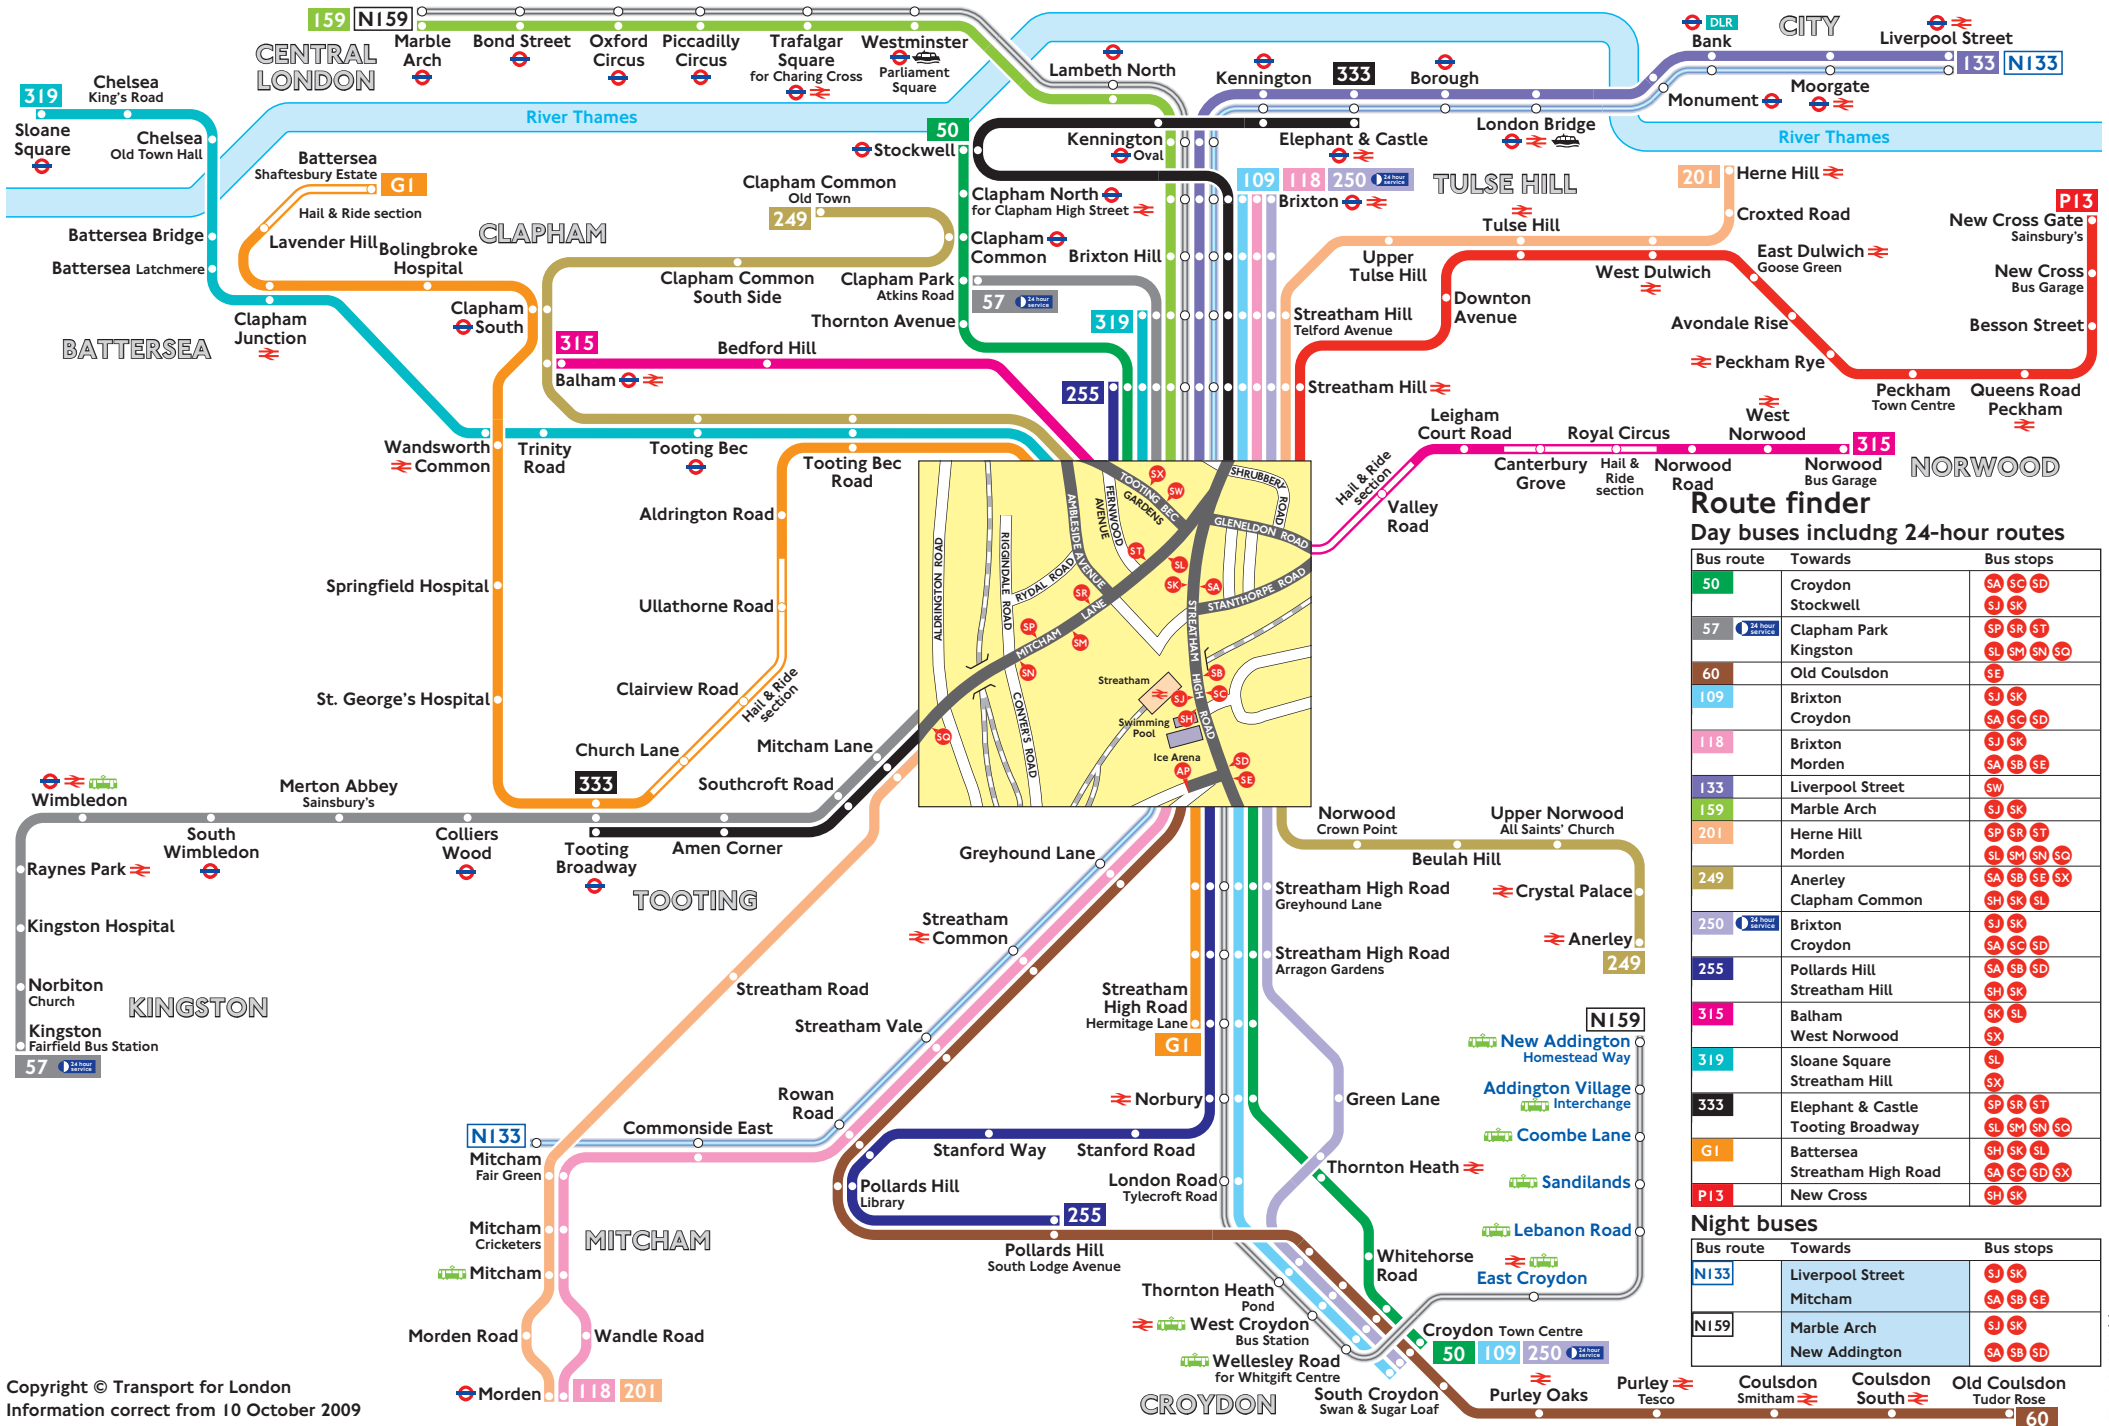

# Buses from Streatham

## Route finder

Day buses including 24-hour routes

Bus route	Towards	Bus stops
50	Croydon Stockwell	SA SC SD SJ SK
57	Clapham Park Kingston	SP SR ST SL SM SN SD
60	Old Coulsdon	SE
109	Brixton Croydon	SJ SK SA SC SD
118	Brixton Morden	SJ SK SA SB SE
133	Liverpool Street	SW
159	Marble Arch	SJ SK
201	Herne Hill Morden	SP SR ST SL SM SN SO
249	Anerley Clapham Common	SA SB SE SX SH SK SL
250	Brixton Croydon	SJ SK SA SC SD
255	Pollards Hill Streatham Hill	SA SB SD SH SK
315	Balham West Norwood	SK SL SX
319	Sloane Square Streatham Hill	SL SX
333	Elephant & Castle Tooting Broadway	SP SR ST SL SM SN SD
G1	Battersea Streatham High Road	SH SK SL SA SC SD SX
P13	New Cross	SH SK

## Night buses

Bus route	Towards	Bus stops
N133	Liverpool Street Mitcham	SJ SK SA SB SE
N159	Marble Arch New Addington	SJ SK SA SB SD