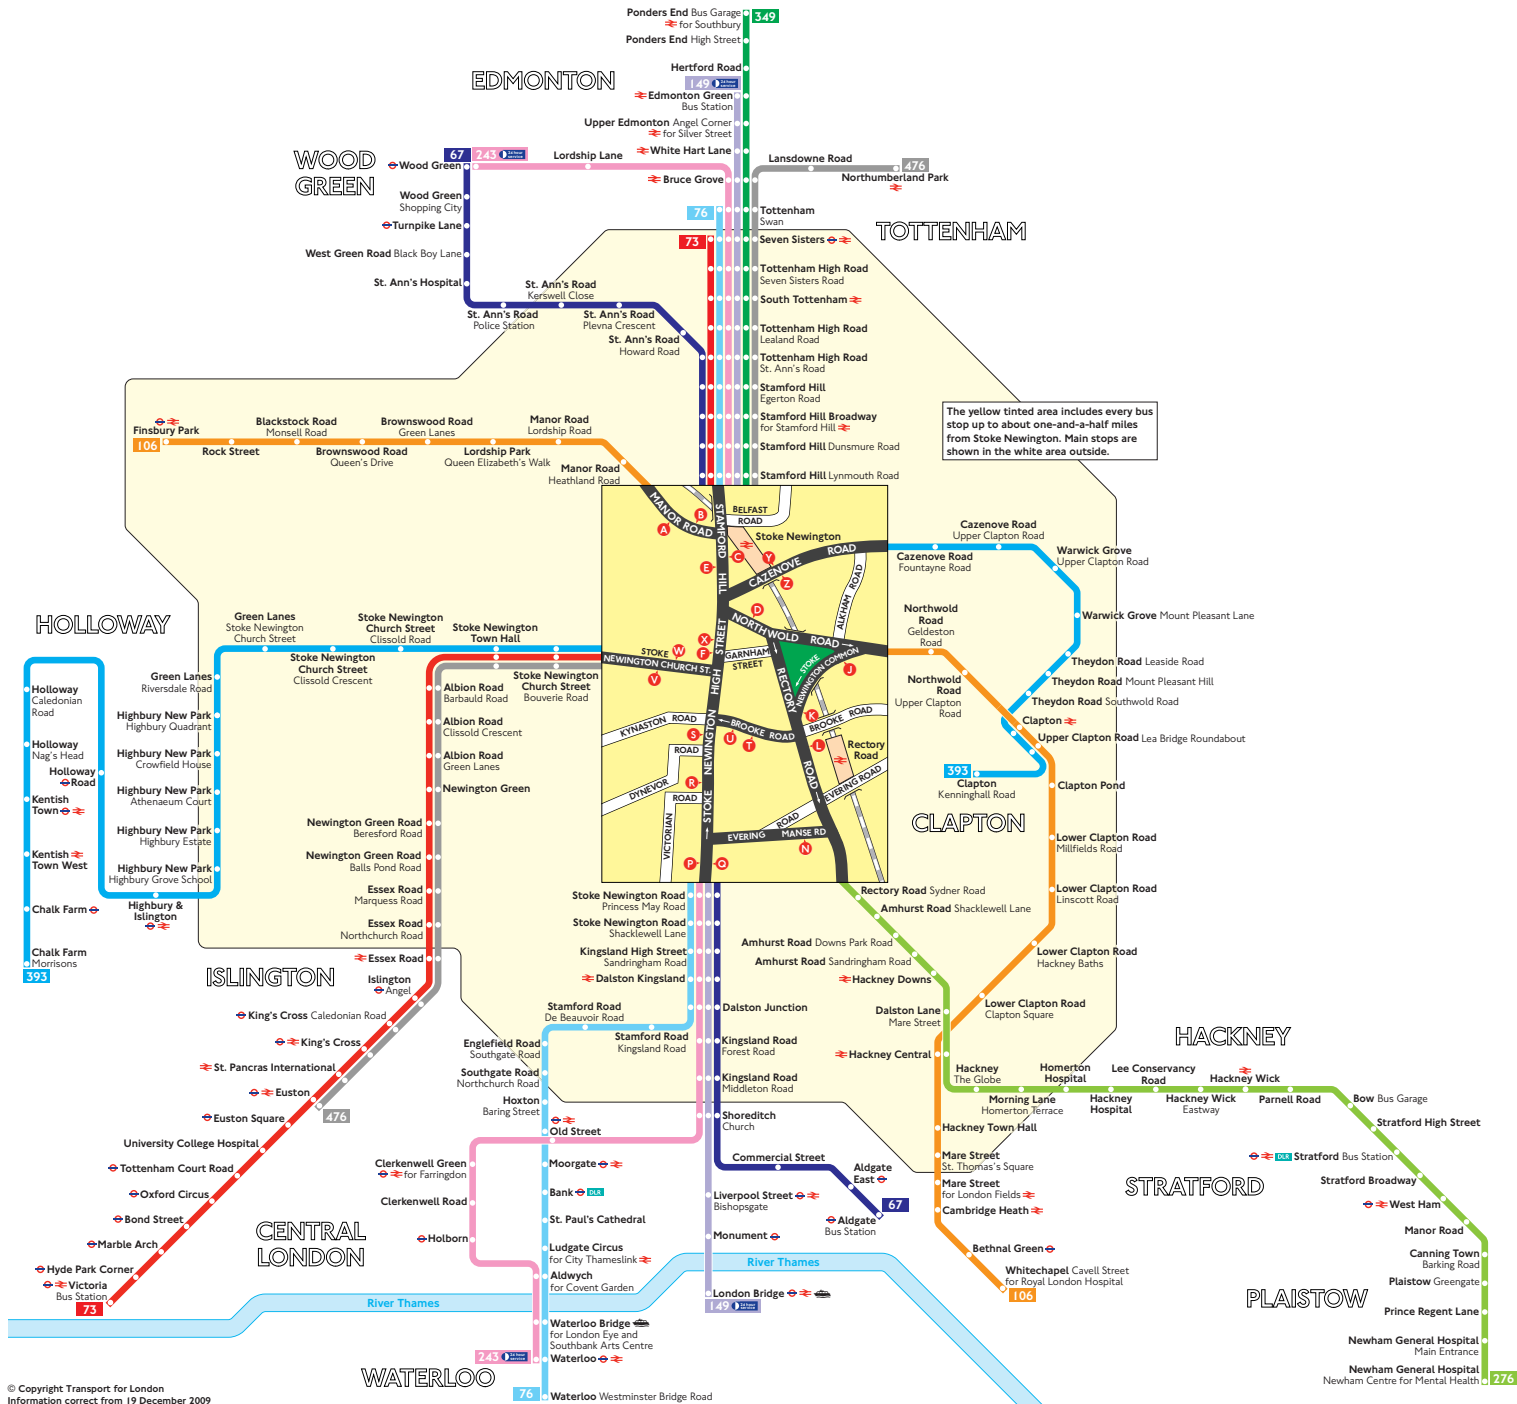

Buses from Stoke Newington

Key

- Connections with Underground
- Connections with National Rail
- Connections with Docklands Light Railway
- Connections with river boats
- Daily except Mondays to Fridays peak hours
- Route 73 serves stops C and D daily except during Mondays to Fridays peak hours

Red discs show the bus stop you need for your chosen bus service. The disc **A** appears on the top of the bus stop in the street (see map of town centre in centre of diagram).

Route finder

Day buses including 24-hour routes

Bus route	Towards	Bus stops
67	Aldgate	C D L N O
	Wood Green	E P R S X
73	Seven Sisters ▼	E W X
	Victoria	C D K U V ●
76	Tottenham	E P R S X
	Waterloo	C D L N O
106	Finsbury Park	A E F J T
	Whitechapel	B C D
149	Edmonton Green	E P R S X
	London Bridge	C D L N O
243	Waterloo	C D L N O
	Wood Green	E P R S X
276	Newham General Hospital	K L
349	Ponders End	E K T X
393	Chalk Farm	D J U V Z
	Clapton	F W Y
476	Euston	C D U V
	Northumberland Park	E W X

Night buses

For night bus information, please see separate poster.