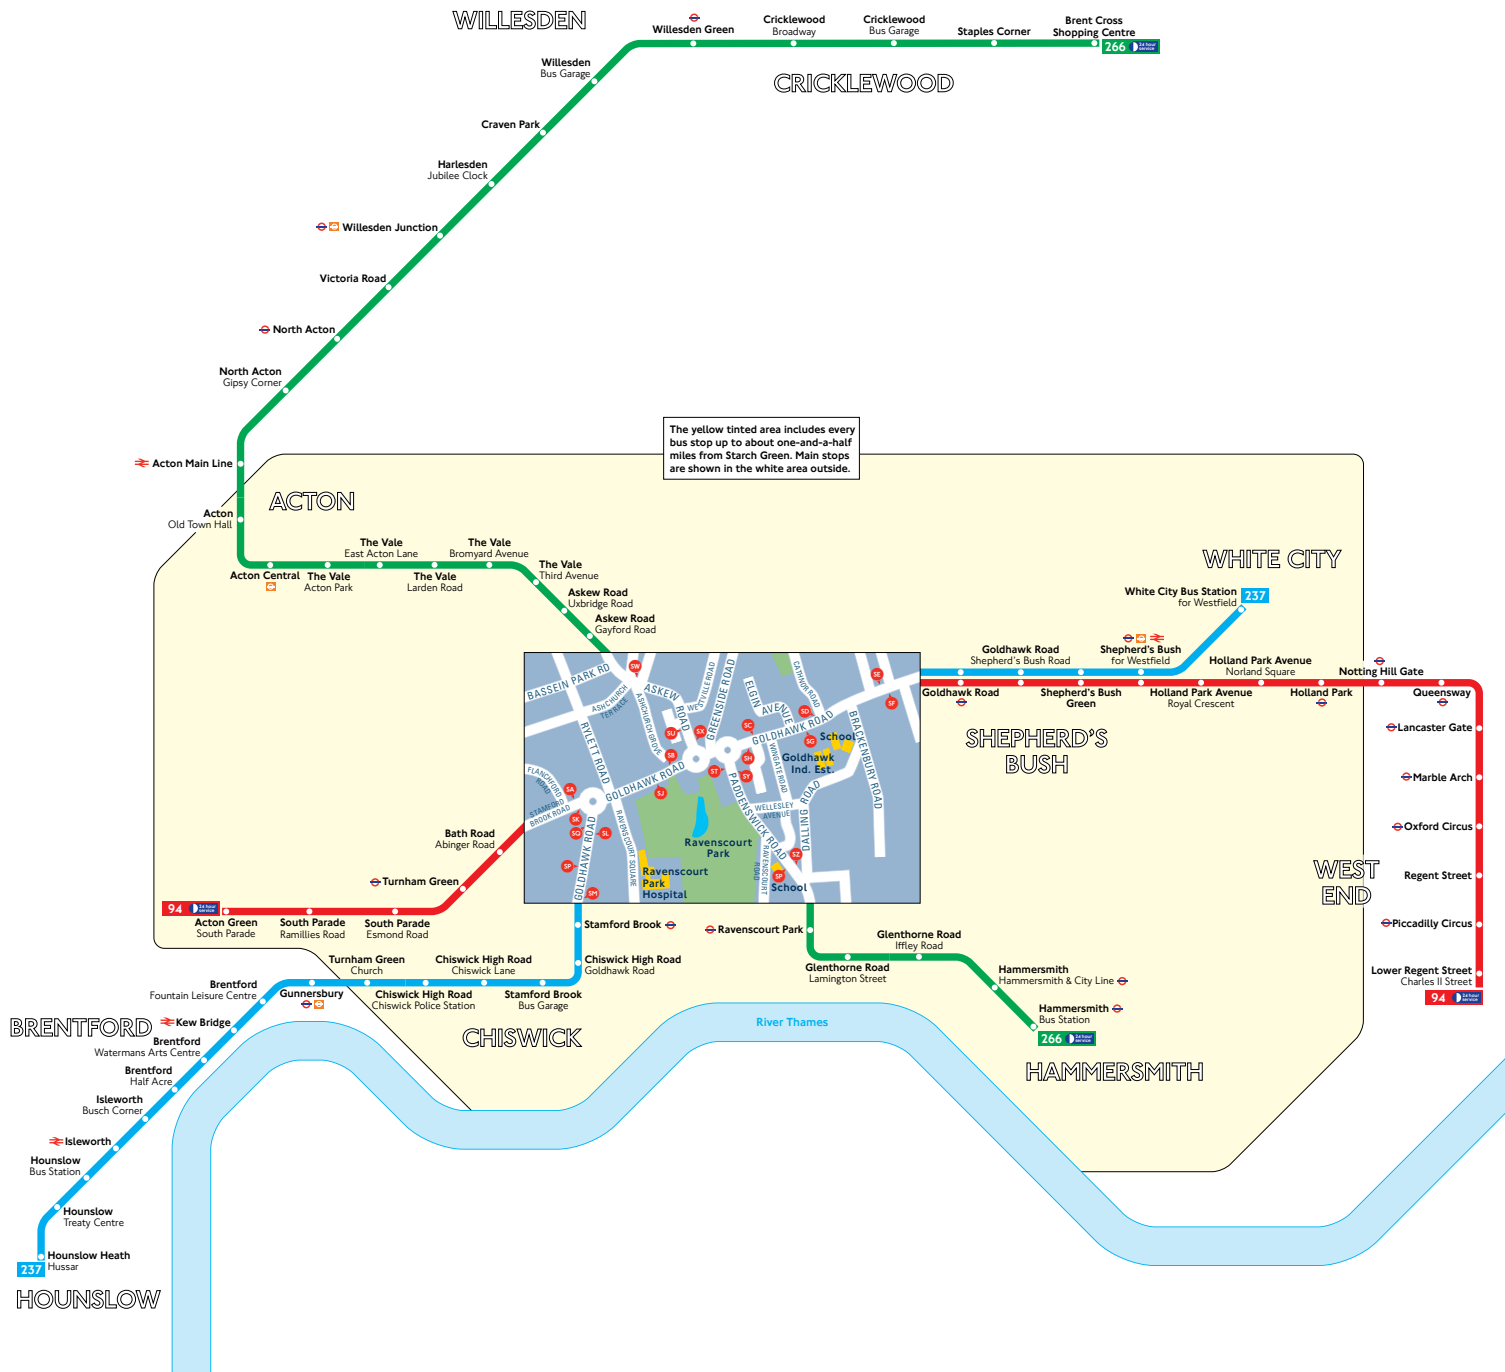

Buses from Starch Green

Route finder

Day buses including 24-hour services

Bus route	Towards	Bus stops
94	Acton Green	26 27 28 29 30
	Piccadilly Circus	31 32 33 34 35
237	Hounslow Heath	36 37 38 39 40 41 42
	White City	43 44 45 46 47 48
266	Brent Cross	49 50 51
	Hammersmith	52 53 54 55