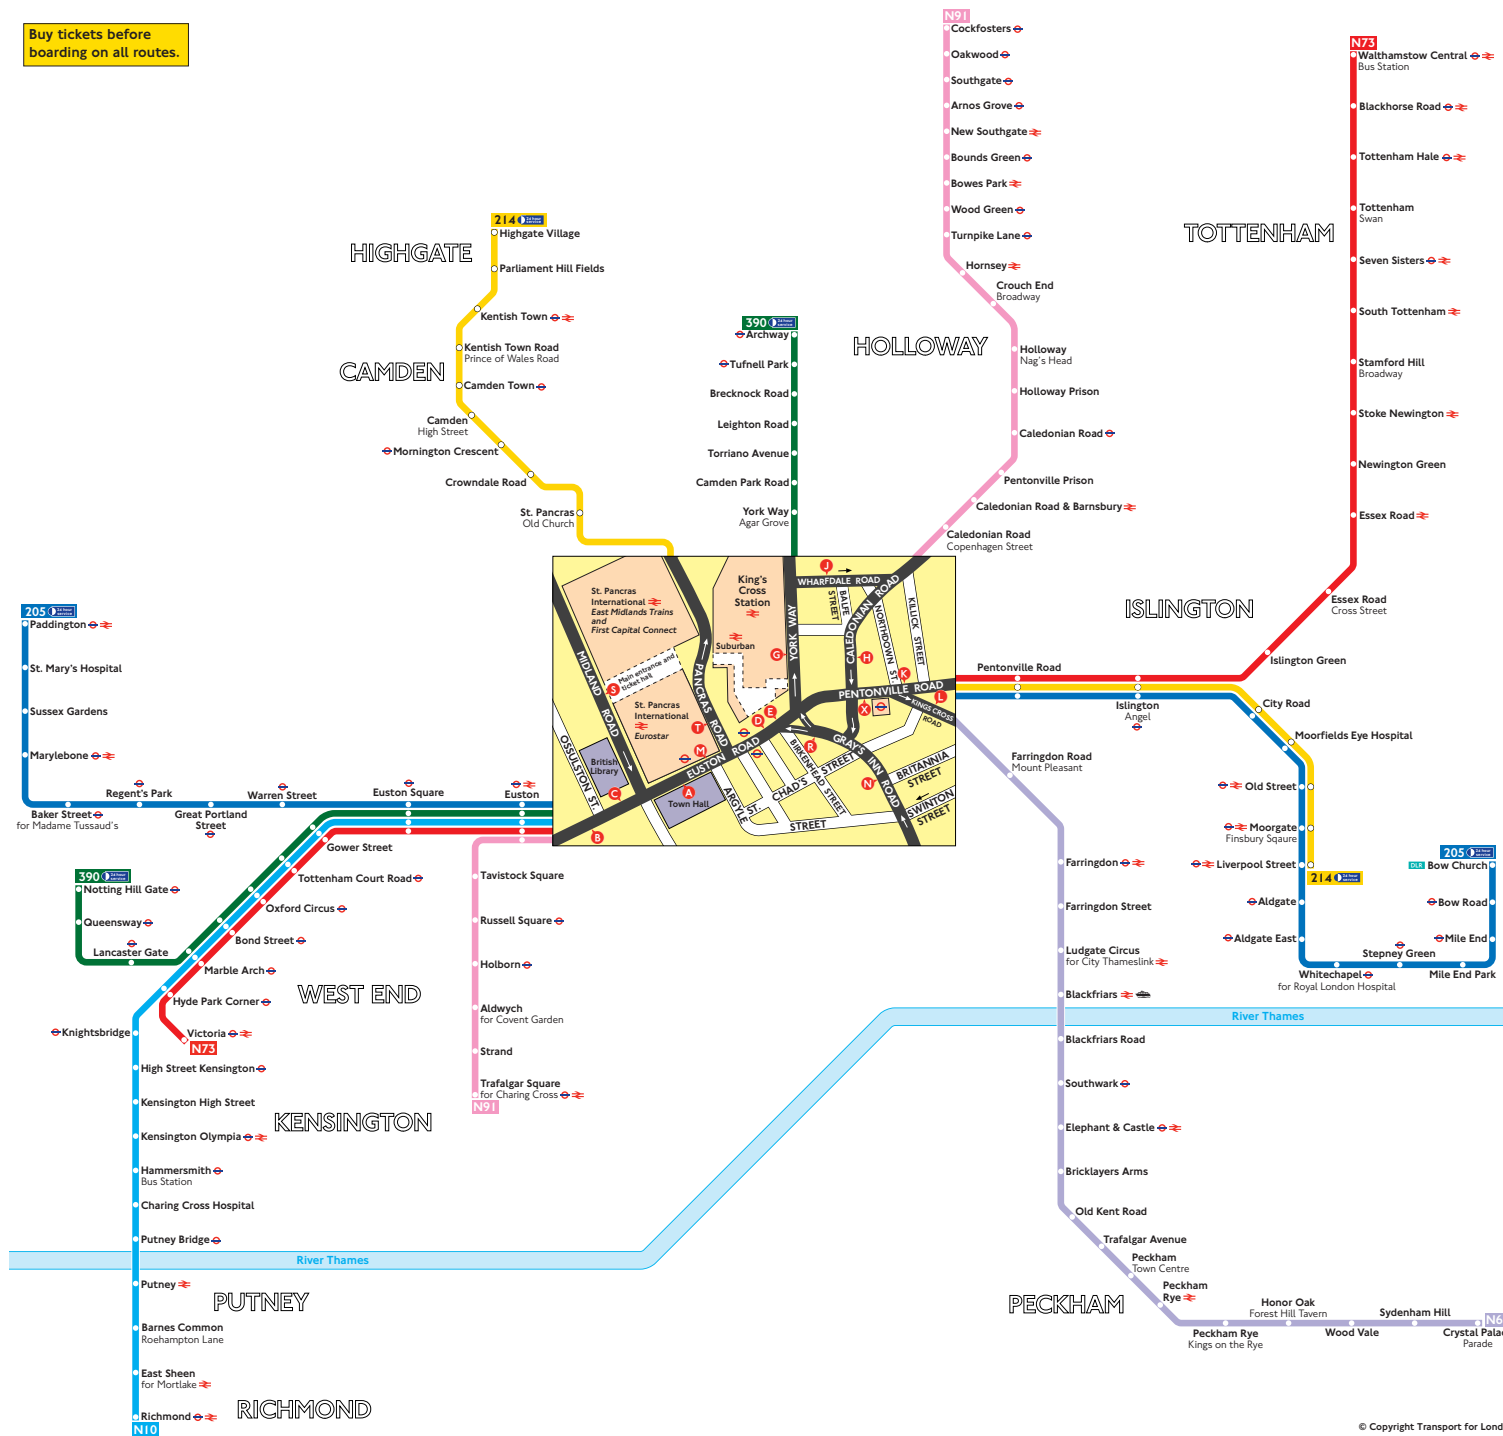

Night buses from St. Pancras International

Buy tickets before boarding on all routes.

Key

- Connections with Underground
 - Connections with National Rail
 - Connections with Docklands Light Railway
 - Connections with river boats
- A** Red discs show the bus stop you need for your chosen bus service. The disc **A** appears on the top of the bus stop in the street (see map of town centre in centre of diagram).

Route finder

Night buses including 24-hour routes

Bus route	Towards	Bus stops
205	Bow Church	C E K
	Paddington	A B R X
214	Highgate Village	T X
	Liverpool Street	B K S
390	Archway	C G M
	Notting Hill Gate	A B H J R
N10	Richmond	A B H J R
N63	Crystal Palace	D L S
N73	Victoria	A B R X
	Walthamstow	C E K
N91	Cockfosters	C G J M
	Trafalgar Square	A B H R