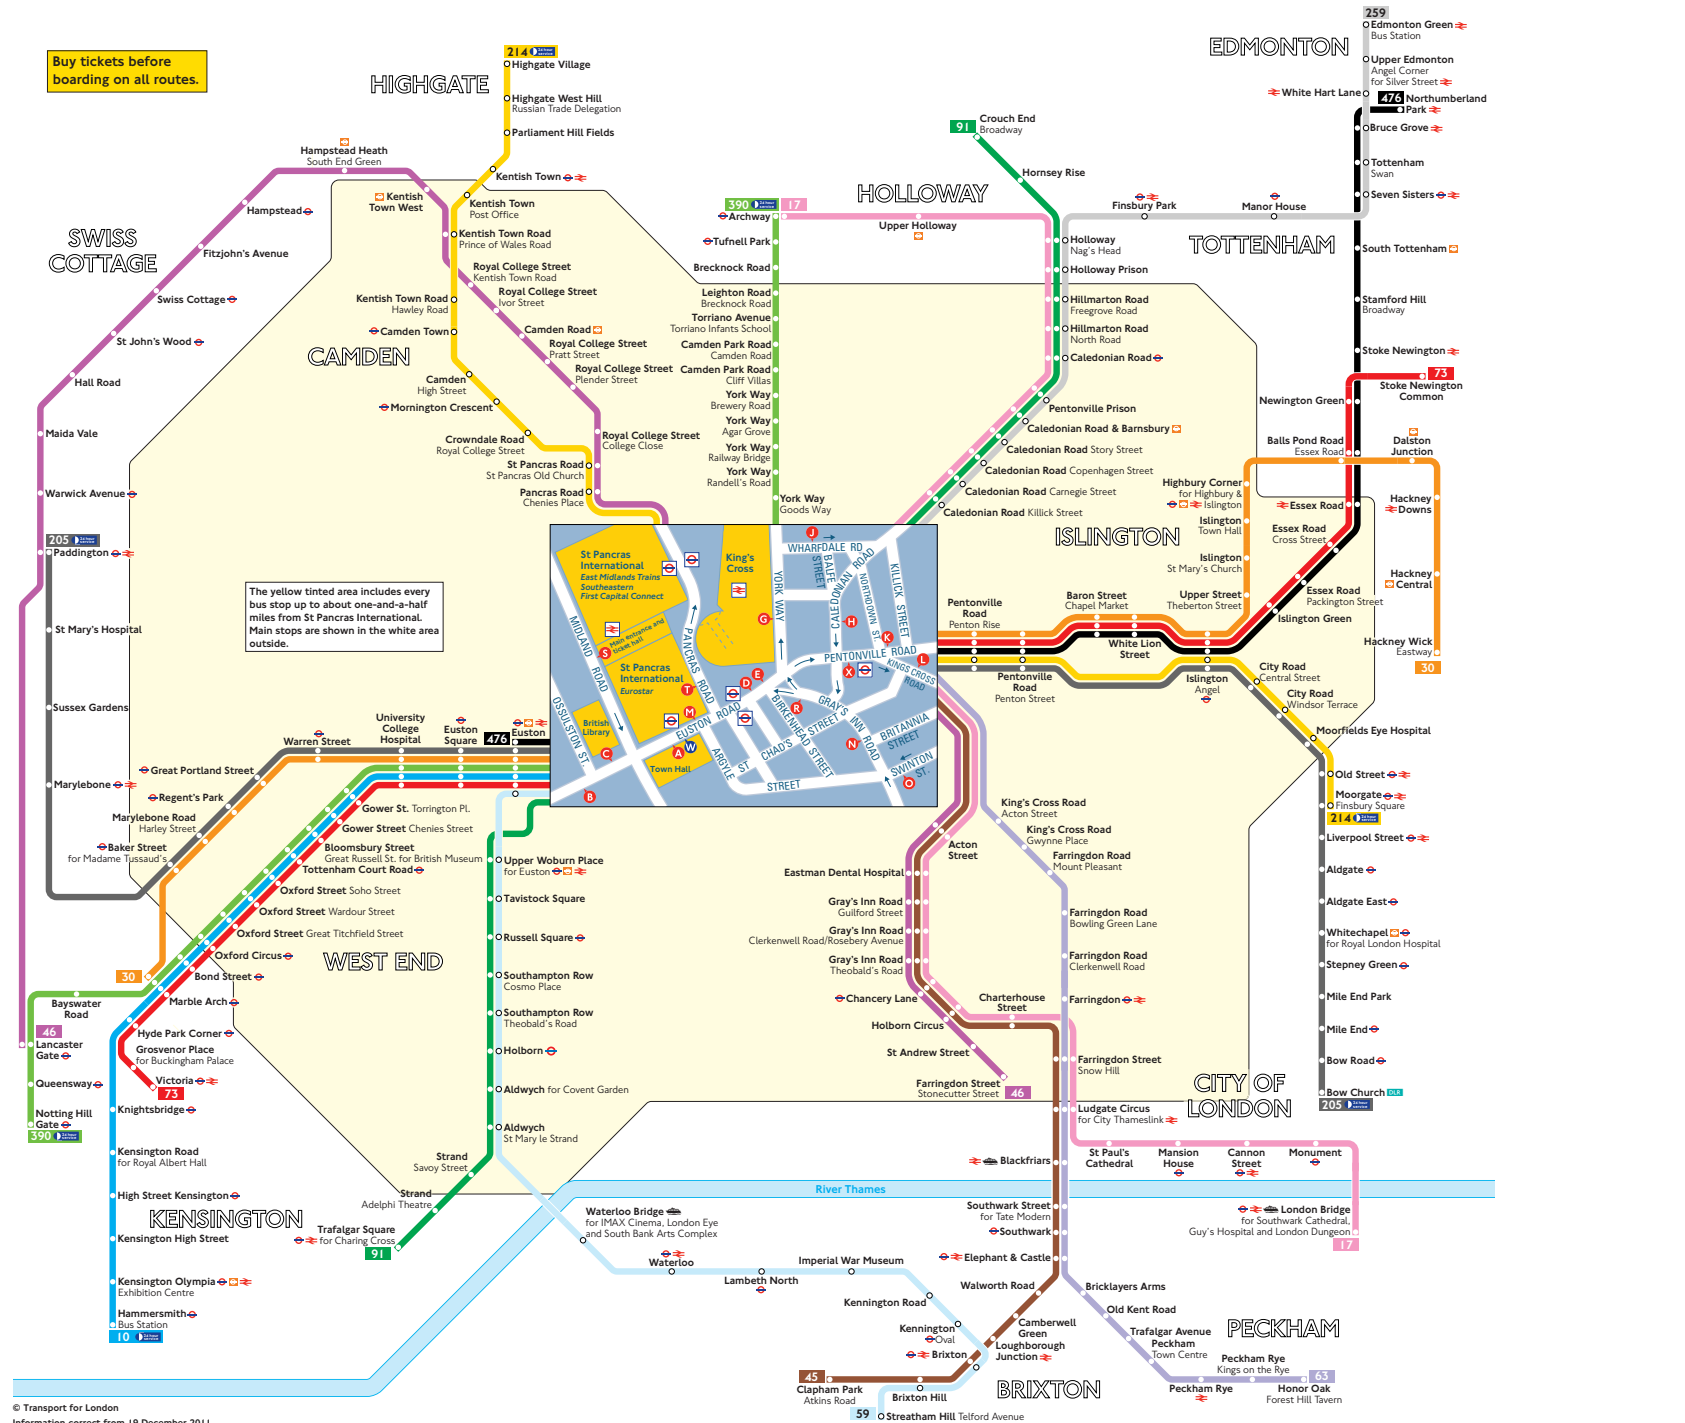

Buses from St Pancras International

Key

- Connections with London Underground
- Connections with London Overground
- Connections with National Rail
- DLR Connections with Docklands Light Railway
- Connections with river boats

A

Red discs show the bus stop you need for your chosen bus service. The disc appears on the top of the bus stop in the street (see map of town centre in centre of diagram).

Route finder

Day buses including 24-hour services

Bus route	Towards	Bus stops
10	Hammersmith	A B H J R
17	Archway	G J N
	London Bridge	H L
30	Hackney Wick	C E K
	Marble Arch	A B R X
45	Clapham Park	D L S
46	Farringdon Street	D L S
	Lancaster Gate	G N
59	Streatham Hill	A B H J R
63	Honor Oak	D L S
73	Stoke Newington	C E K
	Victoria	A B R X
91	Crouch End	C G J M
	Trafalgar Square	A B H R
205	Bow Church	C E K
	Paddington	A B R X
214	Highgate Village	G X
	Moorgate	E K S
259	Edmonton Green	G J N
390	Archway	C G M
	Notting Hill Gate	A B H J R
476	Euston	A B R X
	Northumberland Park	C E K

Night buses
 For night bus information, please see separate poster