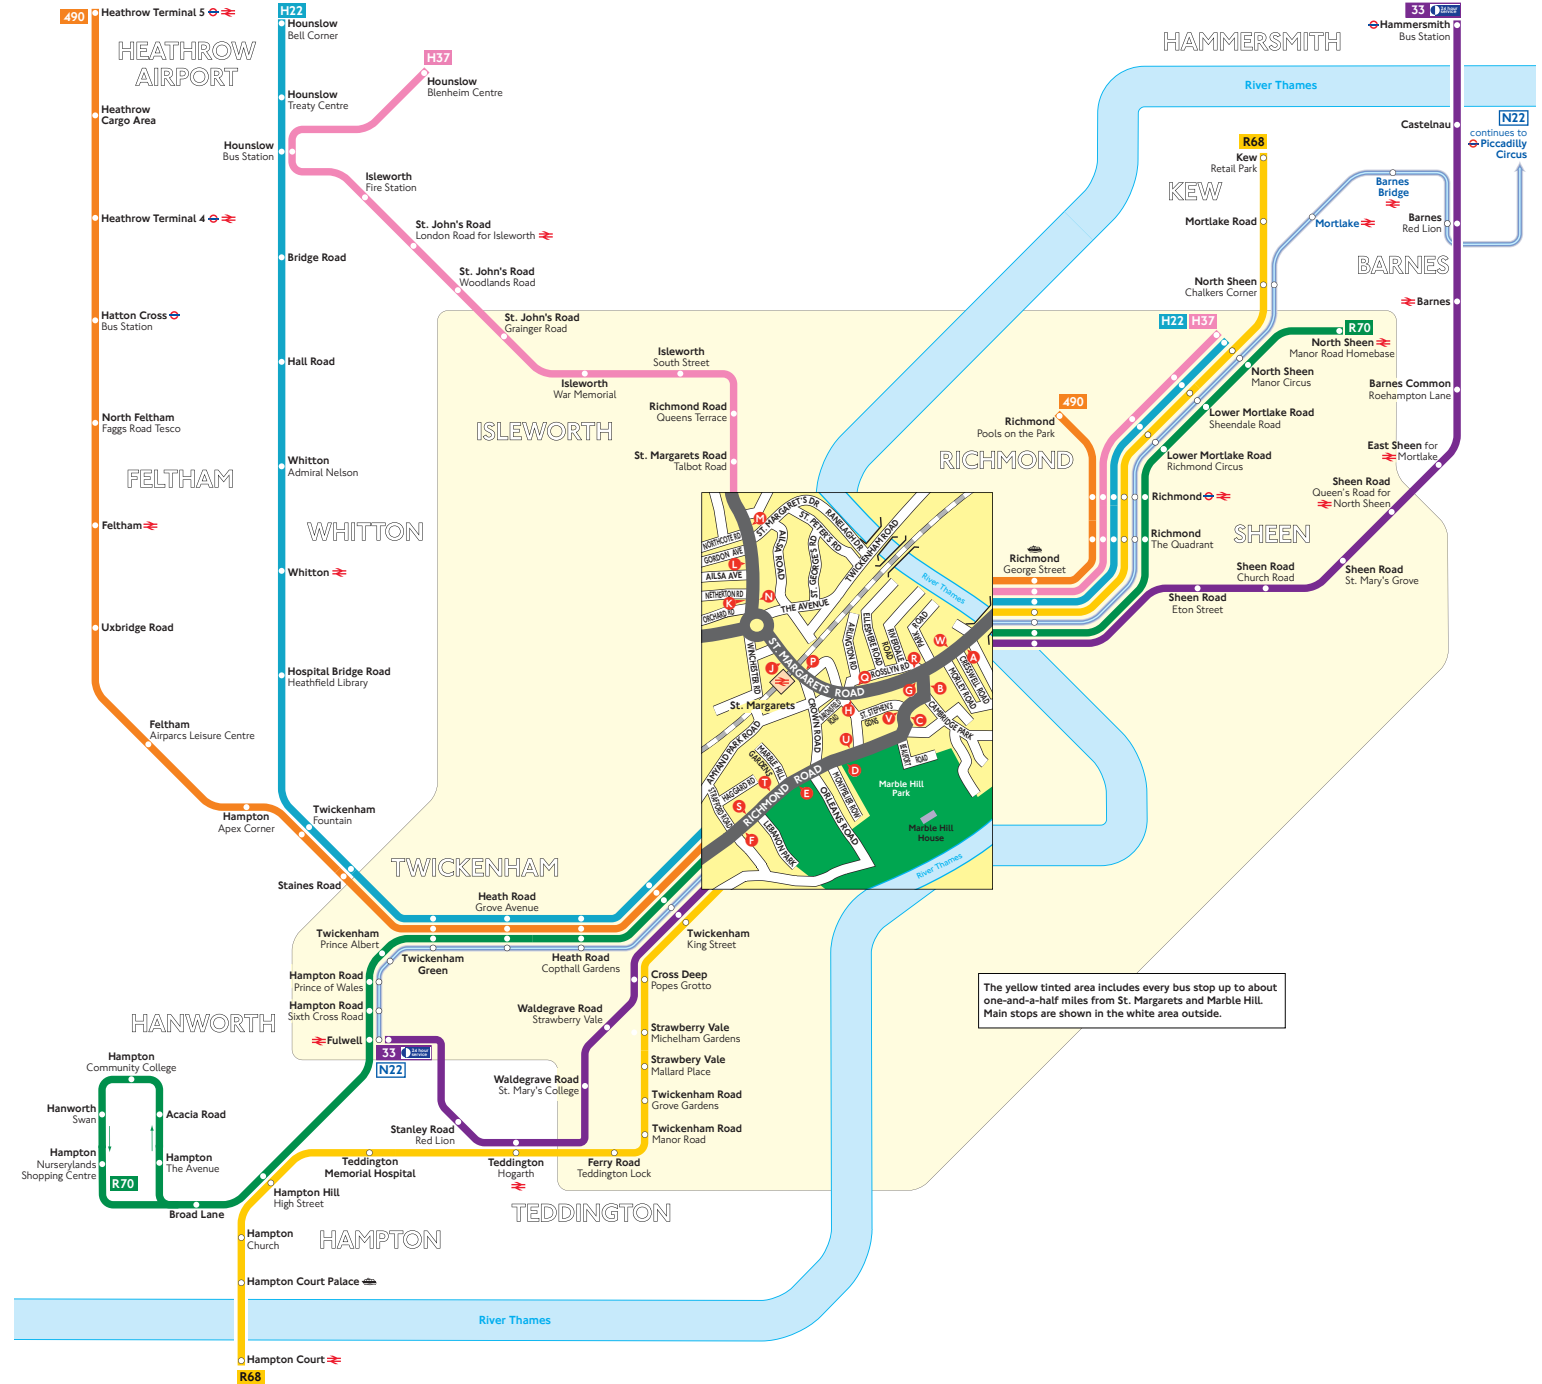

Buses from St. Margarets and Marble Hill

Route finder

Day buses including 24-hour routes

Bus route	Towards	Bus stops
33	Fulwell	A B C D E F
	Hammersmith	S T U V W
490	Heathrow Terminal 5	A B C D E F
	North Sheen	S T U V W
H22	Hounslow	A B C D E F
	North Sheen	S T U V W
H37	Hounslow	A G H J K L
	Richmond	M N P Q R W
R68	Hampton Court	A B C D E F
	Kew	S T U V W
R70	Hampton	A B C D E F
	North Sheen	S T U V W

Night buses

Bus route	Towards	Bus stops
N22	Fulwell	A B C D E F
	Piccadilly Circus	S T U V W

Other buses

Bus route	Towards	Bus stops
969	Roehampton Vale ▼	P Q R W
	Whitton ▼	A G H J

▼ One journey in each direction on Mondays and Fridays only