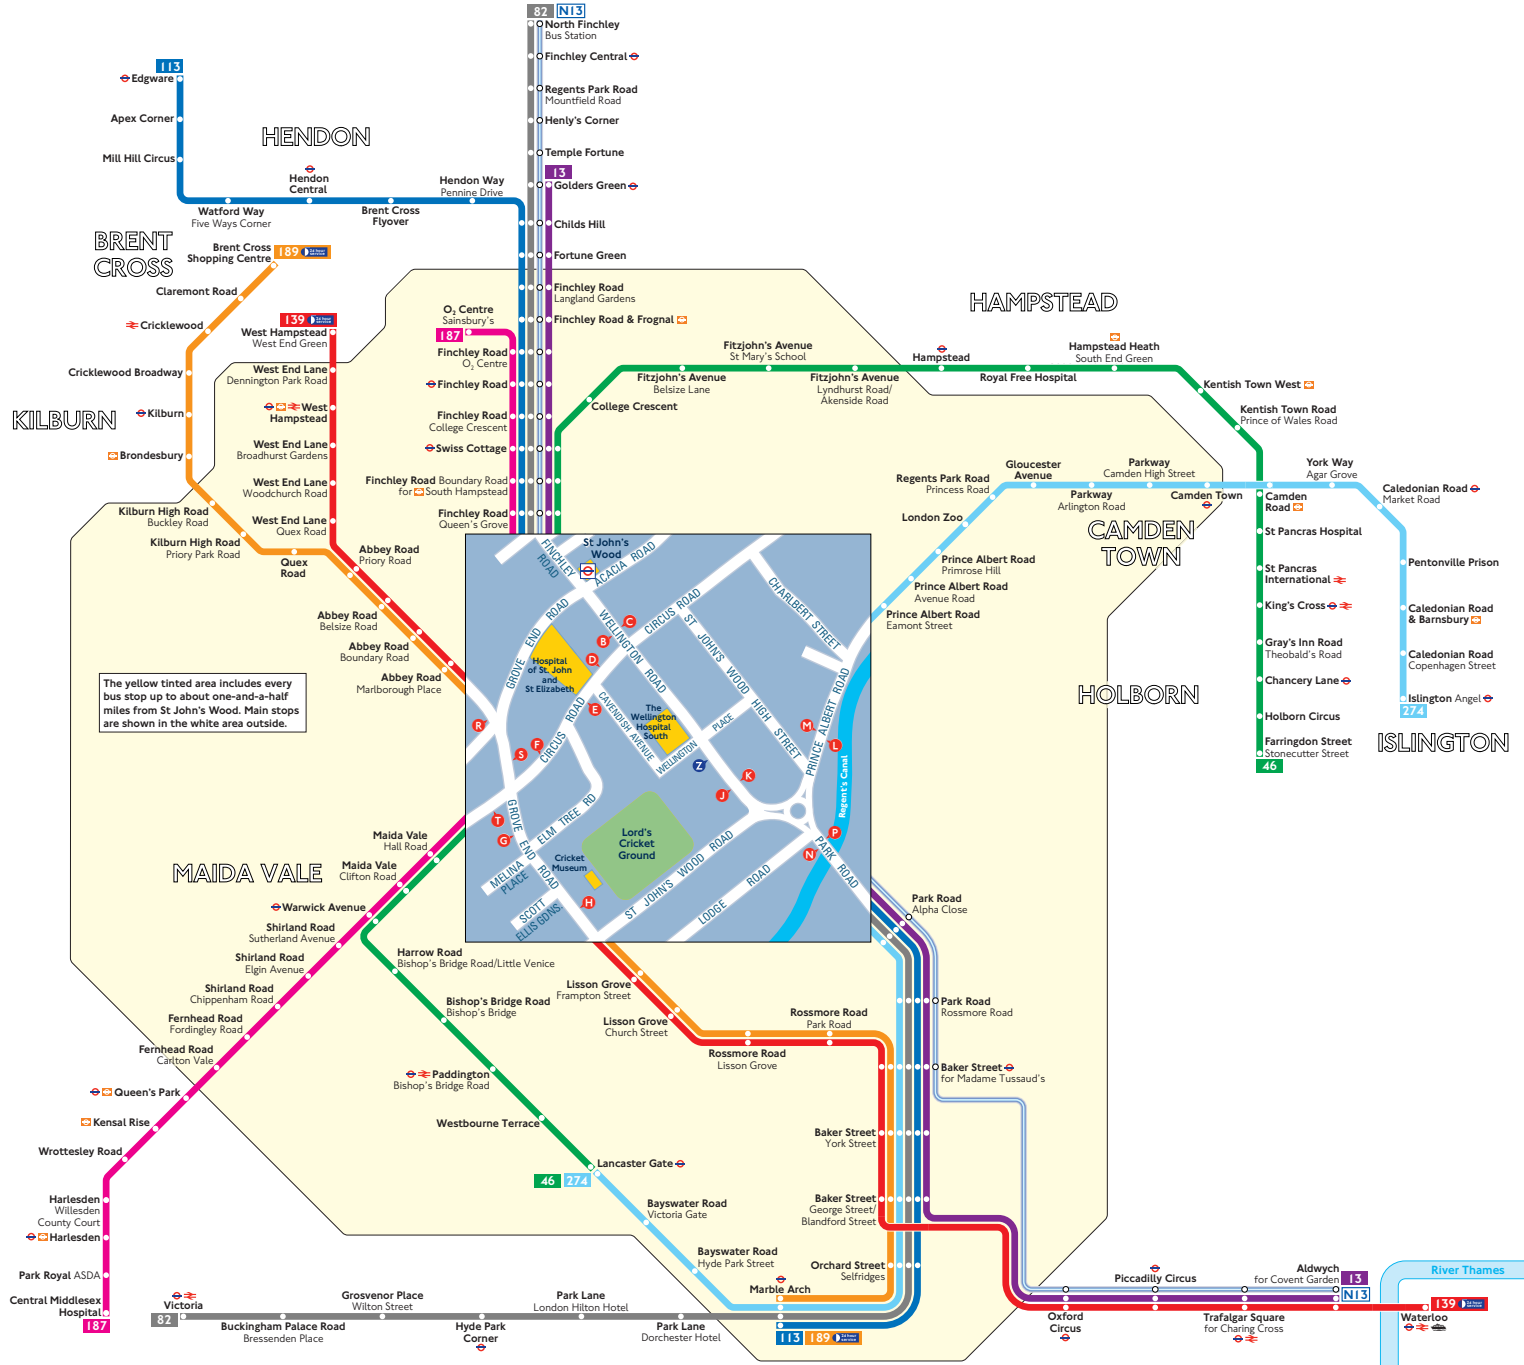

Buses from St John's Wood

Key

- 13 Day buses in black
- N13 Night buses in blue
- Connections with London Underground
- Connections with National Rail
- Connections with river boats
- Mondays to Fridays only
- ★ Mondays to Saturdays only

Red discs show the bus stop you need for your chosen bus service. The disc **A** appears on the top of the bus stop in the street (see map of town centre in centre of diagram).

Route finder

Day buses including 24-hour services

Bus route	Towards	Bus stops
13	Aldwych	C K P
	Golders Green	B J N
46	Farringdon Street	B D F
	Lancaster Gate	C E T
82	North Finchley	B J N
	Victoria	C K P
113	Edgware	B J N
	Marble Arch	C K P
139	Waterloo	H S
	West Hampstead	G R
187	Central Middlesex Hospital	C E T
	Finchley Road	B D F
189	Brent Cross Shopping Centre	G R
	Marble Arch	H S
274	Islington	M N
	Lancaster Gate	L P

Night buses

Bus route	Towards	Bus stops
N13	Aldwych	C K P
	North Finchley	B J N

Coaches

Coach route	Towards	Bus stops
712	Hatfield ■	Z
755	Luton ■	Z
757	Luton Airport/Luton	Z
758	Hemel Hempstead ★	Z
768	Hemel Hempstead ■	Z
771	Linslade ■	Z
772	Linslade ■	Z
773	Aylesbury ■	Z
797	Stevenage	Z
A6	Stansted Airport	Z