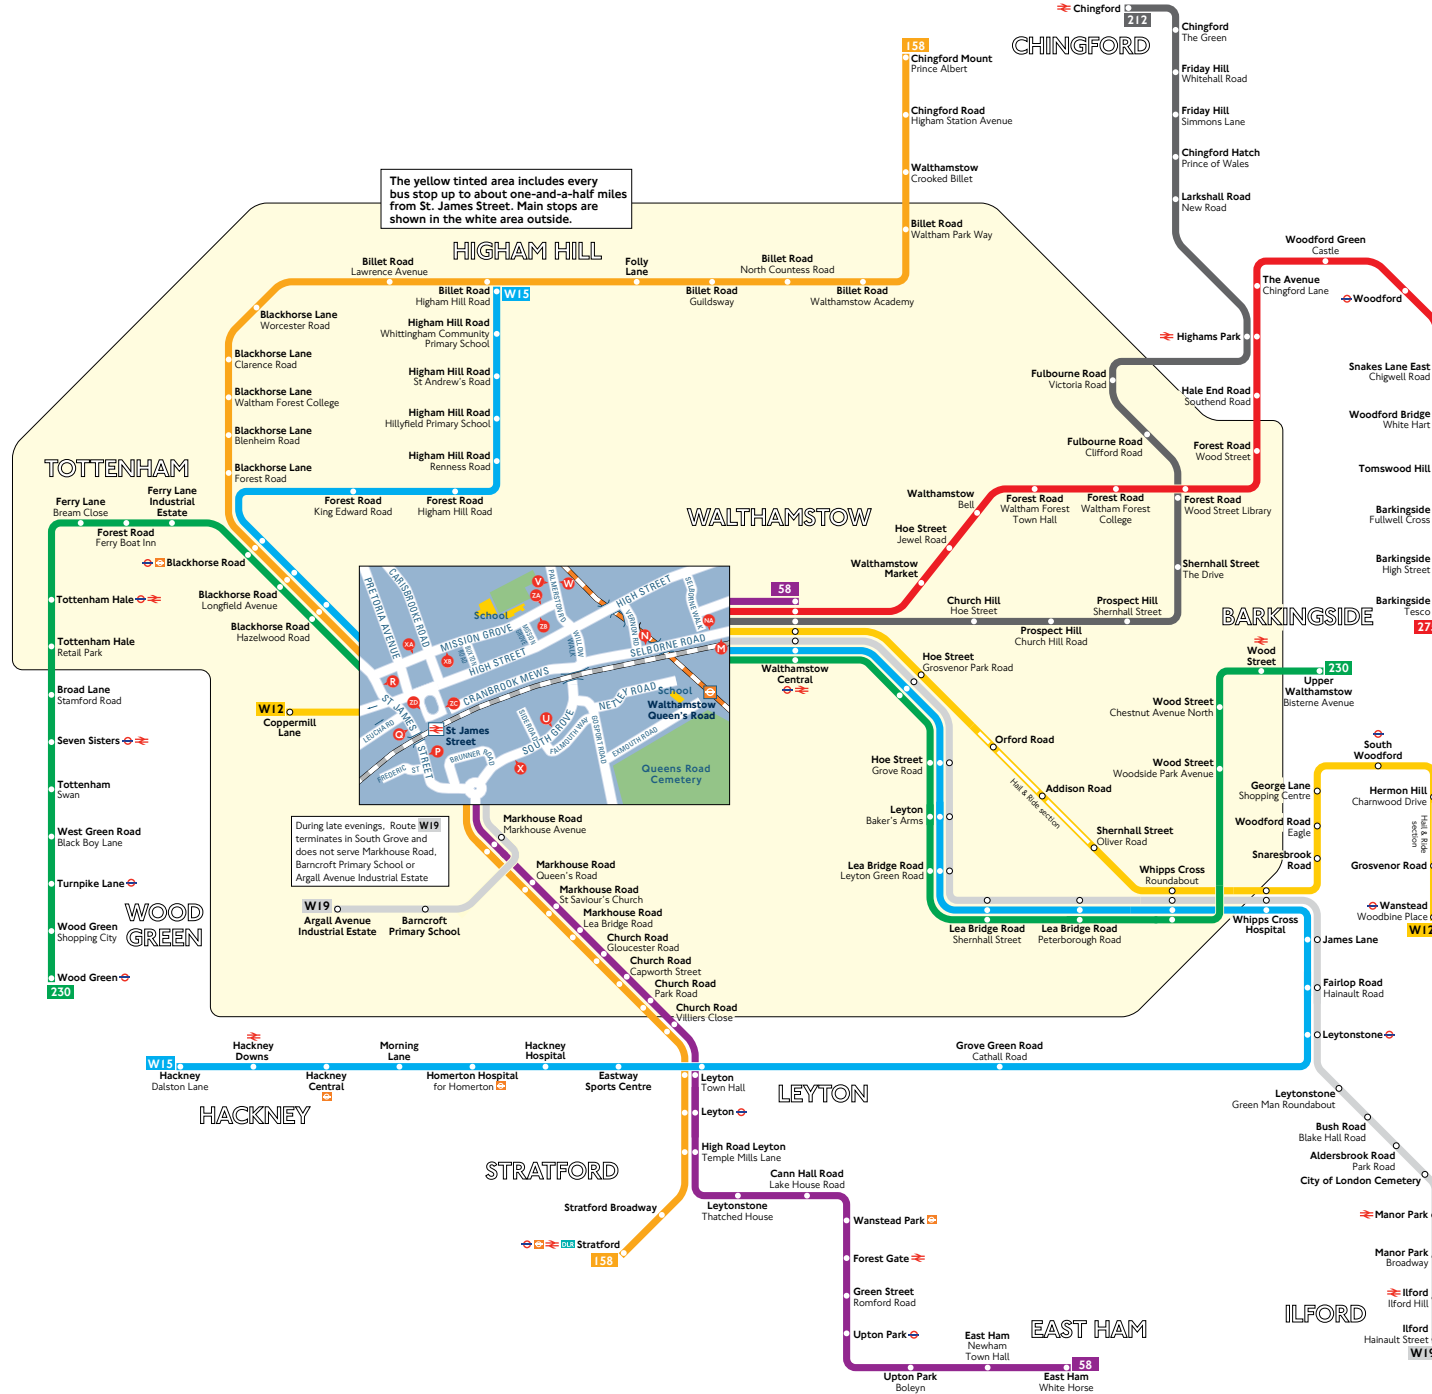

Buses from St James Street Walthamstow

Route finder

Day buses

Bus route	Towards	Bus stops
58	East Ham	M X
	Walthamstow Central	N NA U
158	Chingford Mount	C
	Stratford	P R
212	Chingford	N NA ZD
	Upper Walthamstow	N NA P R U
230	Wood Green	M Q X
	Barkingside	N NA ZD
275	Coppermill Lane	M R XB ZB
	Wanstead	N NA XA ZA
W12	Higham Hill	M XB ZB
	Hackney Central	N XA ZA
W15	Argall Avenue Industrial Estate +	M X
	Ilford	N NA U

Key

- Connections with London Underground
- Connections with London Overground
- Connections with National Rail
- Connections with Docklands Light Railway
- Mondays to Saturdays except evenings