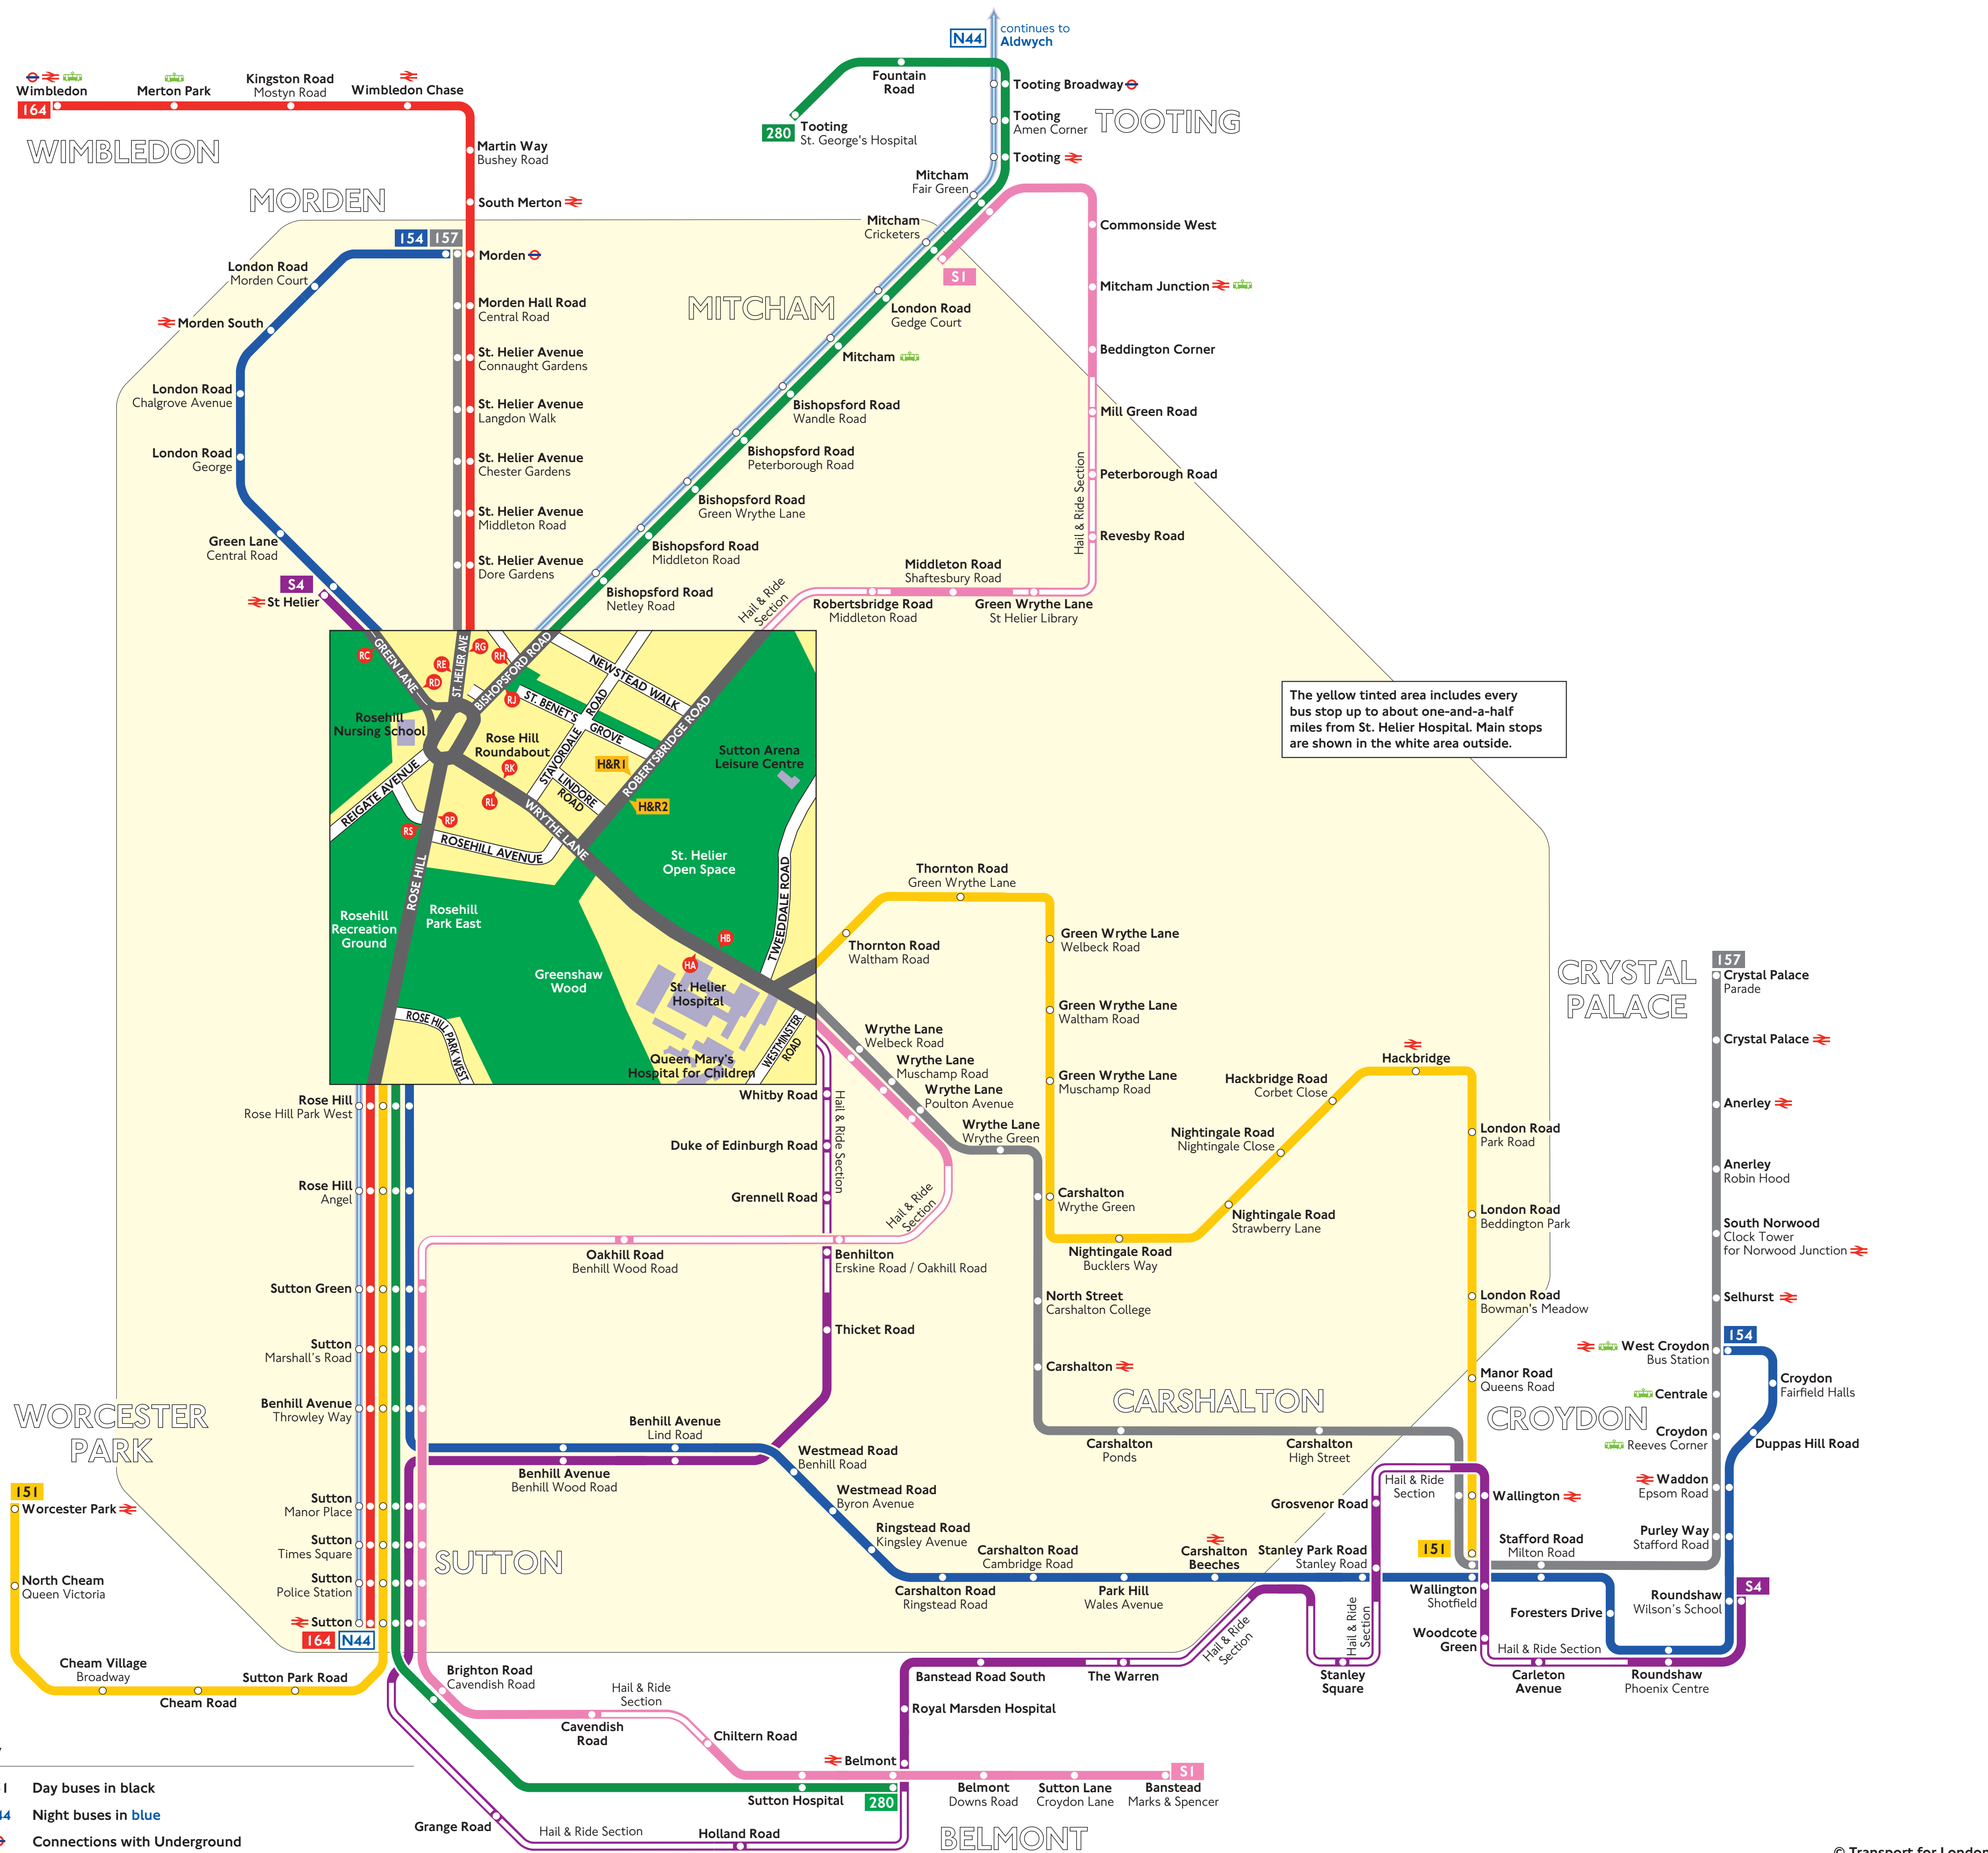

Buses from St. Helier Hospital

Key

- 151 Day buses in black
- N44 Night buses in blue
- Connections with Underground
- Connections with National Rail
- Connections with Docklands Light Railway
- Connections with Tramlink
- Mondays to Saturdays except evenings

Route S1 operates as Hail and Ride on the sections of roads marked H&R1 and H&R2 on the map. Buses stop at any safe point along the road. There are no bus stops at these locations, but please indicate clearly to the driver when you wish to board or alight.

Red discs show the bus stop you need for your chosen bus service. The disc appears on the top of the bus stop in the street (see map of town centre in centre of diagram).

Route finder

Day buses

Bus route	Towards	Bus stops
151	Wallington	HB RK RS
	Worcester Park	HA RL RP
154	Morden	RC RS
	West Croydon	HB RP
157	Crystal Palace	HB RC RK
	Morden	HA RE RL
164	Sutton	RC RP
	Wimbledon	RP RS
280	Belmont	RJ RP
	Tooting	RP RS
S1	Banstead	HB H&R2
	Mitcham	HA H&R1
S4	Roundshaw +	HB RD RK
	St. Helier Station +	HA RC RL

Night buses

Bus route	Towards	Bus stops
N44	Aldwych	RB RS
	Sutton	RD RP

Destination finder

Destination	Bus routes	Bus stops
A		
Aldwych	N44	RB RS
Anerley and Robin Hood	157	HB RC RK
B		
Banstead Marks & Spencer	S1	HB H&R2
Battersea Latchmere	N44	RB RS

Destination	Bus routes	Bus stops
B		
Battersea Park	N44	RB RS
Beddington Corner	S1	HA H&R2
Belmont	280	RJ RP
	S1	HB H&R2
	S4+	HB RD RK
Belmont Downs Road	S1	HB H&R2
Benhill Wood Road and Lind Road	S4+	HB RD RK
Benhill Avenue	154	RD RP
Benhill Avenue Throwley Way	151	HA RL RP
	154	RD RP
	164	RC RP
	280, N44	RJ RP
	S1	HB H&R2
Benhillton	S1	HB H&R2
	S4+	HB RD RK
Bishopsford Road	280, N44	RP RS
Brighton Road Cavendish Road	280	RJ RP
	S1	HB H&R2
C		
Carleton Avenue	S4+	HB RD RK
Carshalton	157	HB RC RK
Carshalton Wrythe Green	151	HB RC RS
	157	HB RC RK
Carshalton Beches	154	RD RP
Carshalton Road	154	RD RP
Cavendish Road	S1	HB H&R2
Centrale	157	HB RC RK
Cheam Road	151	HA RL RP
Cheam Village Broadway	151	HA RL RP
Chiltern Road	S1	HB H&R2
Commside West	S1	HA H&R2
Croydon Fairfield Halls	154	RD RP
Croydon Reeves Corner	157	HB RC RK
Crystal Palace and Parade	157	HB RC RK
D		
Duke of Edinburgh Road	S4+	HB RD RK
Duppas Hill Road	154	RD RP
F		
Foresters Drive	154	RD RP
Fountain Road	280	RP RS
G		
Grange Road	S4+	HB RD RK
Green Lane	154	RC RS
Green Wrythe Lane St Helier Library	S1	HA H&R2
Grennell Road	S4+	HB RD RK
Grosvenor Road	S4+	HB RD RK
H		
Hackbridge	151	HB RC RS
Hackbridge Road	151	HB RC RS
Holland Road	S4+	HB RD RK