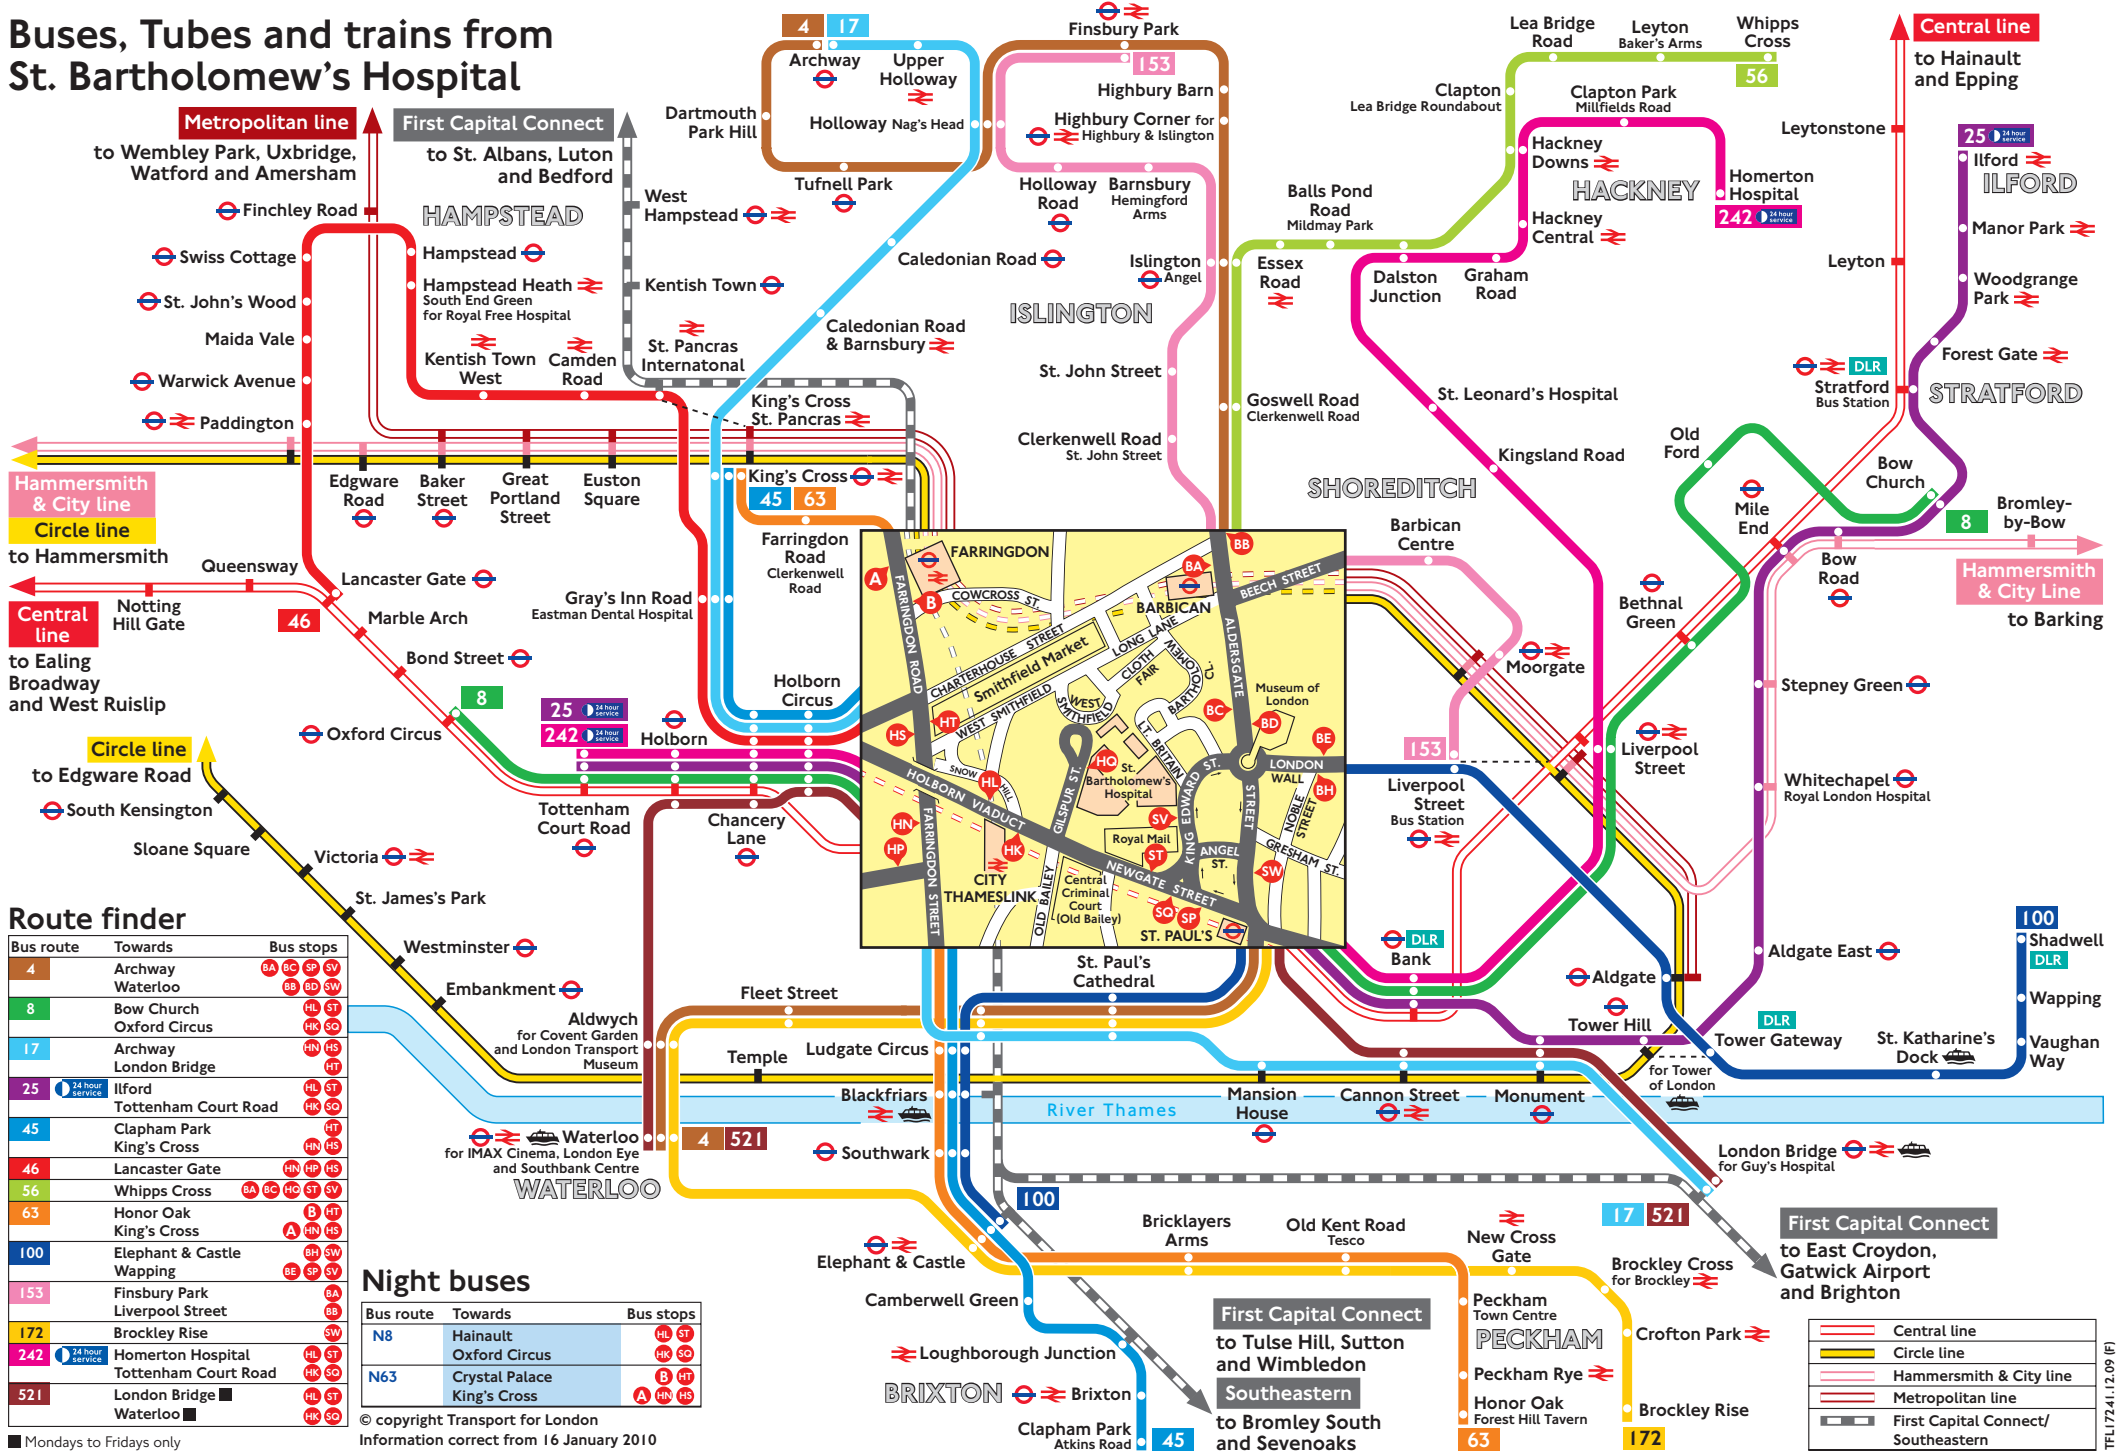

Buses, Tubes and trains from St. Bartholomew's Hospital

Route finder

| Bus route | Towards | Bus stops |
|-----------|---|-------------------------|
| 4 | Archway Waterloo | BA BC SP SV BB BD BV |
| 8 | Bow Church Oxford Circus | HL ST HK SO |
| 17 | Archway London Bridge | HL HS HK HT |
| 25 | Ilford Tottenham Court Road | HL ST HK SO |
| 45 | Clapham Park King's Cross | HL HS HK HT |
| 46 | Lancaster Gate | HN HP HS |
| 56 | Whipps Cross | BA BC HC HT SV |
| 63 | Honor Oak King's Cross | B HT A HN HS |
| 100 | Elephant & Castle Wapping | BH SV DE SP SV |
| 153 | Finsbury Park Liverpool Street | BA BB |
| 172 | Brockley Rise | SV |
| 242 | Homerton Hospital Tottenham Court Road | HL ST HK SO |
| 521 | London Bridge Waterloo | HL ST HK SO |

Night buses

| Bus route | Towards | Bus stops |
|-----------|--------------------------------|-----------------|
| N8 | Hainault Oxford Circus | HL ST HK SO |
| N63 | Crystal Palace King's Cross | B HT A HN HS |

■ Mondays to Fridays only

© copyright Transport for London
Information correct from 16 January 2010

| | |
|--|--|
| | Central line |
| | Circle line |
| | Hammersmith & City line |
| | Metropolitan line |
| | First Capital Connect/ Southeastern |