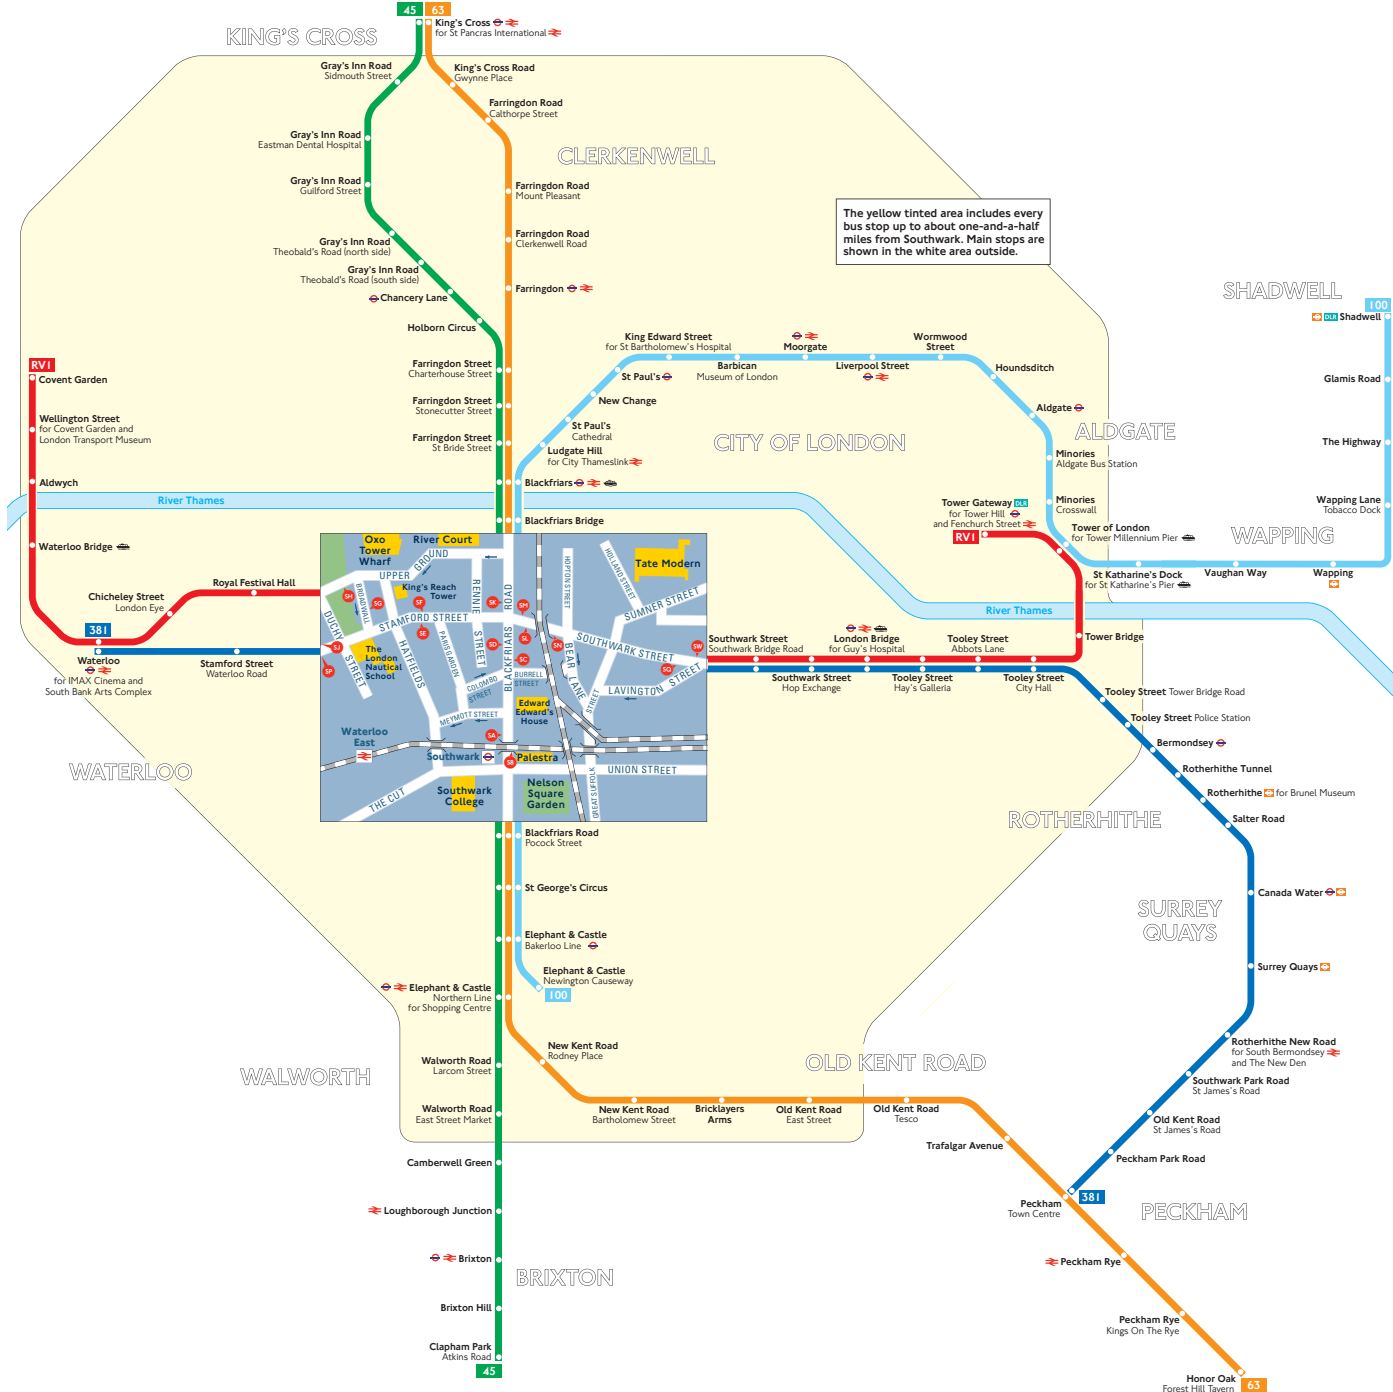

# Buses from Southwark

## Route finder

### Day buses

Bus route	Towards	Bus stops
45	Clapham Park	SB SC
	King's Cross	SA SD
63	Honor Oak	SB SC
	King's Cross	SA SD
100	Elephant & Castle	SB SC
	Shadwell	SA SD
381	Peckham	SF SJ SM SW
	Waterloo	SE SL SP SQ
RV1	Covent Garden	SH SK SN SO
	Tower Gateway	SF SG SH SW

### Night buses

Bus route	Towards	Bus stops
N63	Crystal Palace	SB SC
	King's Cross	SA SD
N89	Erith	SB SC
	Trafalgar Square	SA SD
N343	New Cross	SF SJ SM SW
	Trafalgar Square	SE SL SP SQ
N381	Peckham	SF SJ SM SW
	Trafalgar Square	SE SL SP SQ