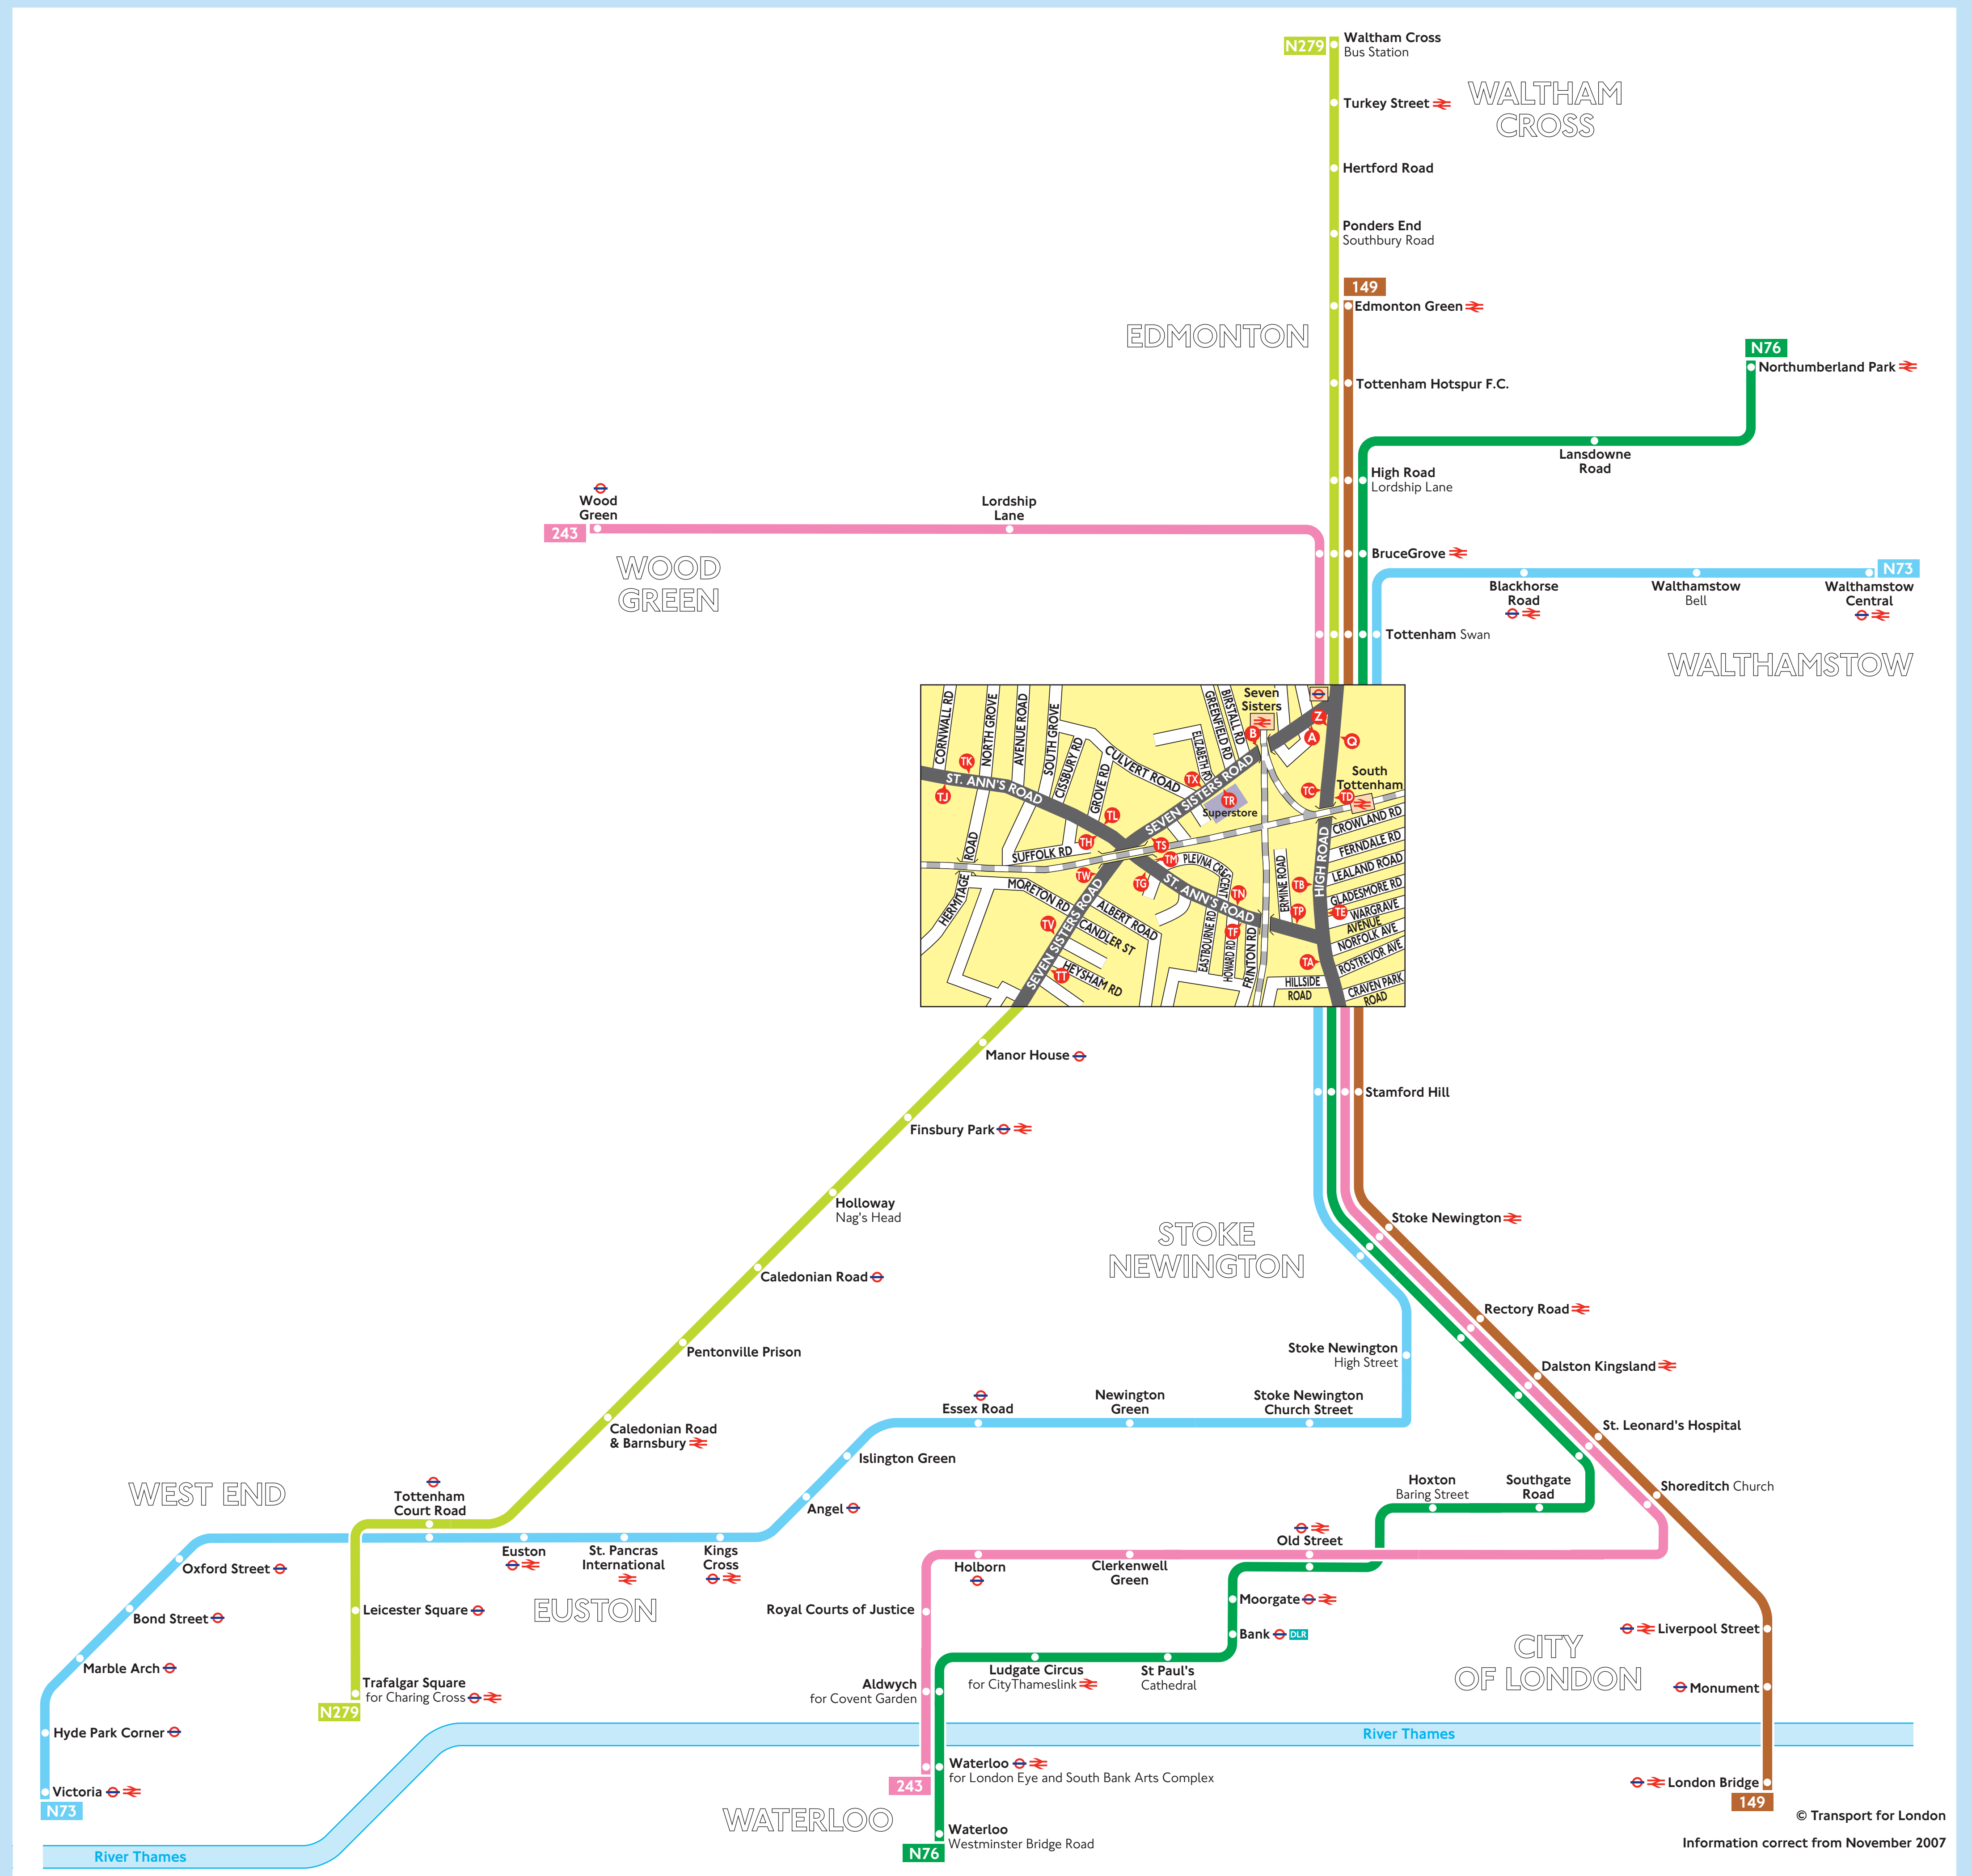

Night buses from South Tottenham

Key

- Connections with Underground
- Connections with National Rail
- Connections with Docklands Light Railway

Red discs show the bus stop you need for your chosen bus service. The disc appears on the top of the bus stop in the street (see map of town centre in centre of diagram).

Route finder

Night buses including 24-hour routes

Bus route	Towards	Bus stops
149	Edmonton Green	A B C D E F G H I J K L M N O P Q R S T U V W X Y Z
149	London Bridge	A B C D E F G H I J K L M N O P Q R S T U V W X Y Z
243	Waterloo	A B C D E F G H I J K L M N O P Q R S T U V W X Y Z
243	Wood Green	A B C D E F G H I J K L M N O P Q R S T U V W X Y Z
N73	Victoria	A B C D E F G H I J K L M N O P Q R S T U V W X Y Z
N73	Walthamstow	A B C D E F G H I J K L M N O P Q R S T U V W X Y Z
N76	Northumberland Park	A B C D E F G H I J K L M N O P Q R S T U V W X Y Z
N76	Waterloo	A B C D E F G H I J K L M N O P Q R S T U V W X Y Z
N279	Trafalgar Square	A B C D E F G H I J K L M N O P Q R S T U V W X Y Z
N279	Waltham Cross	A B C D E F G H I J K L M N O P Q R S T U V W X Y Z