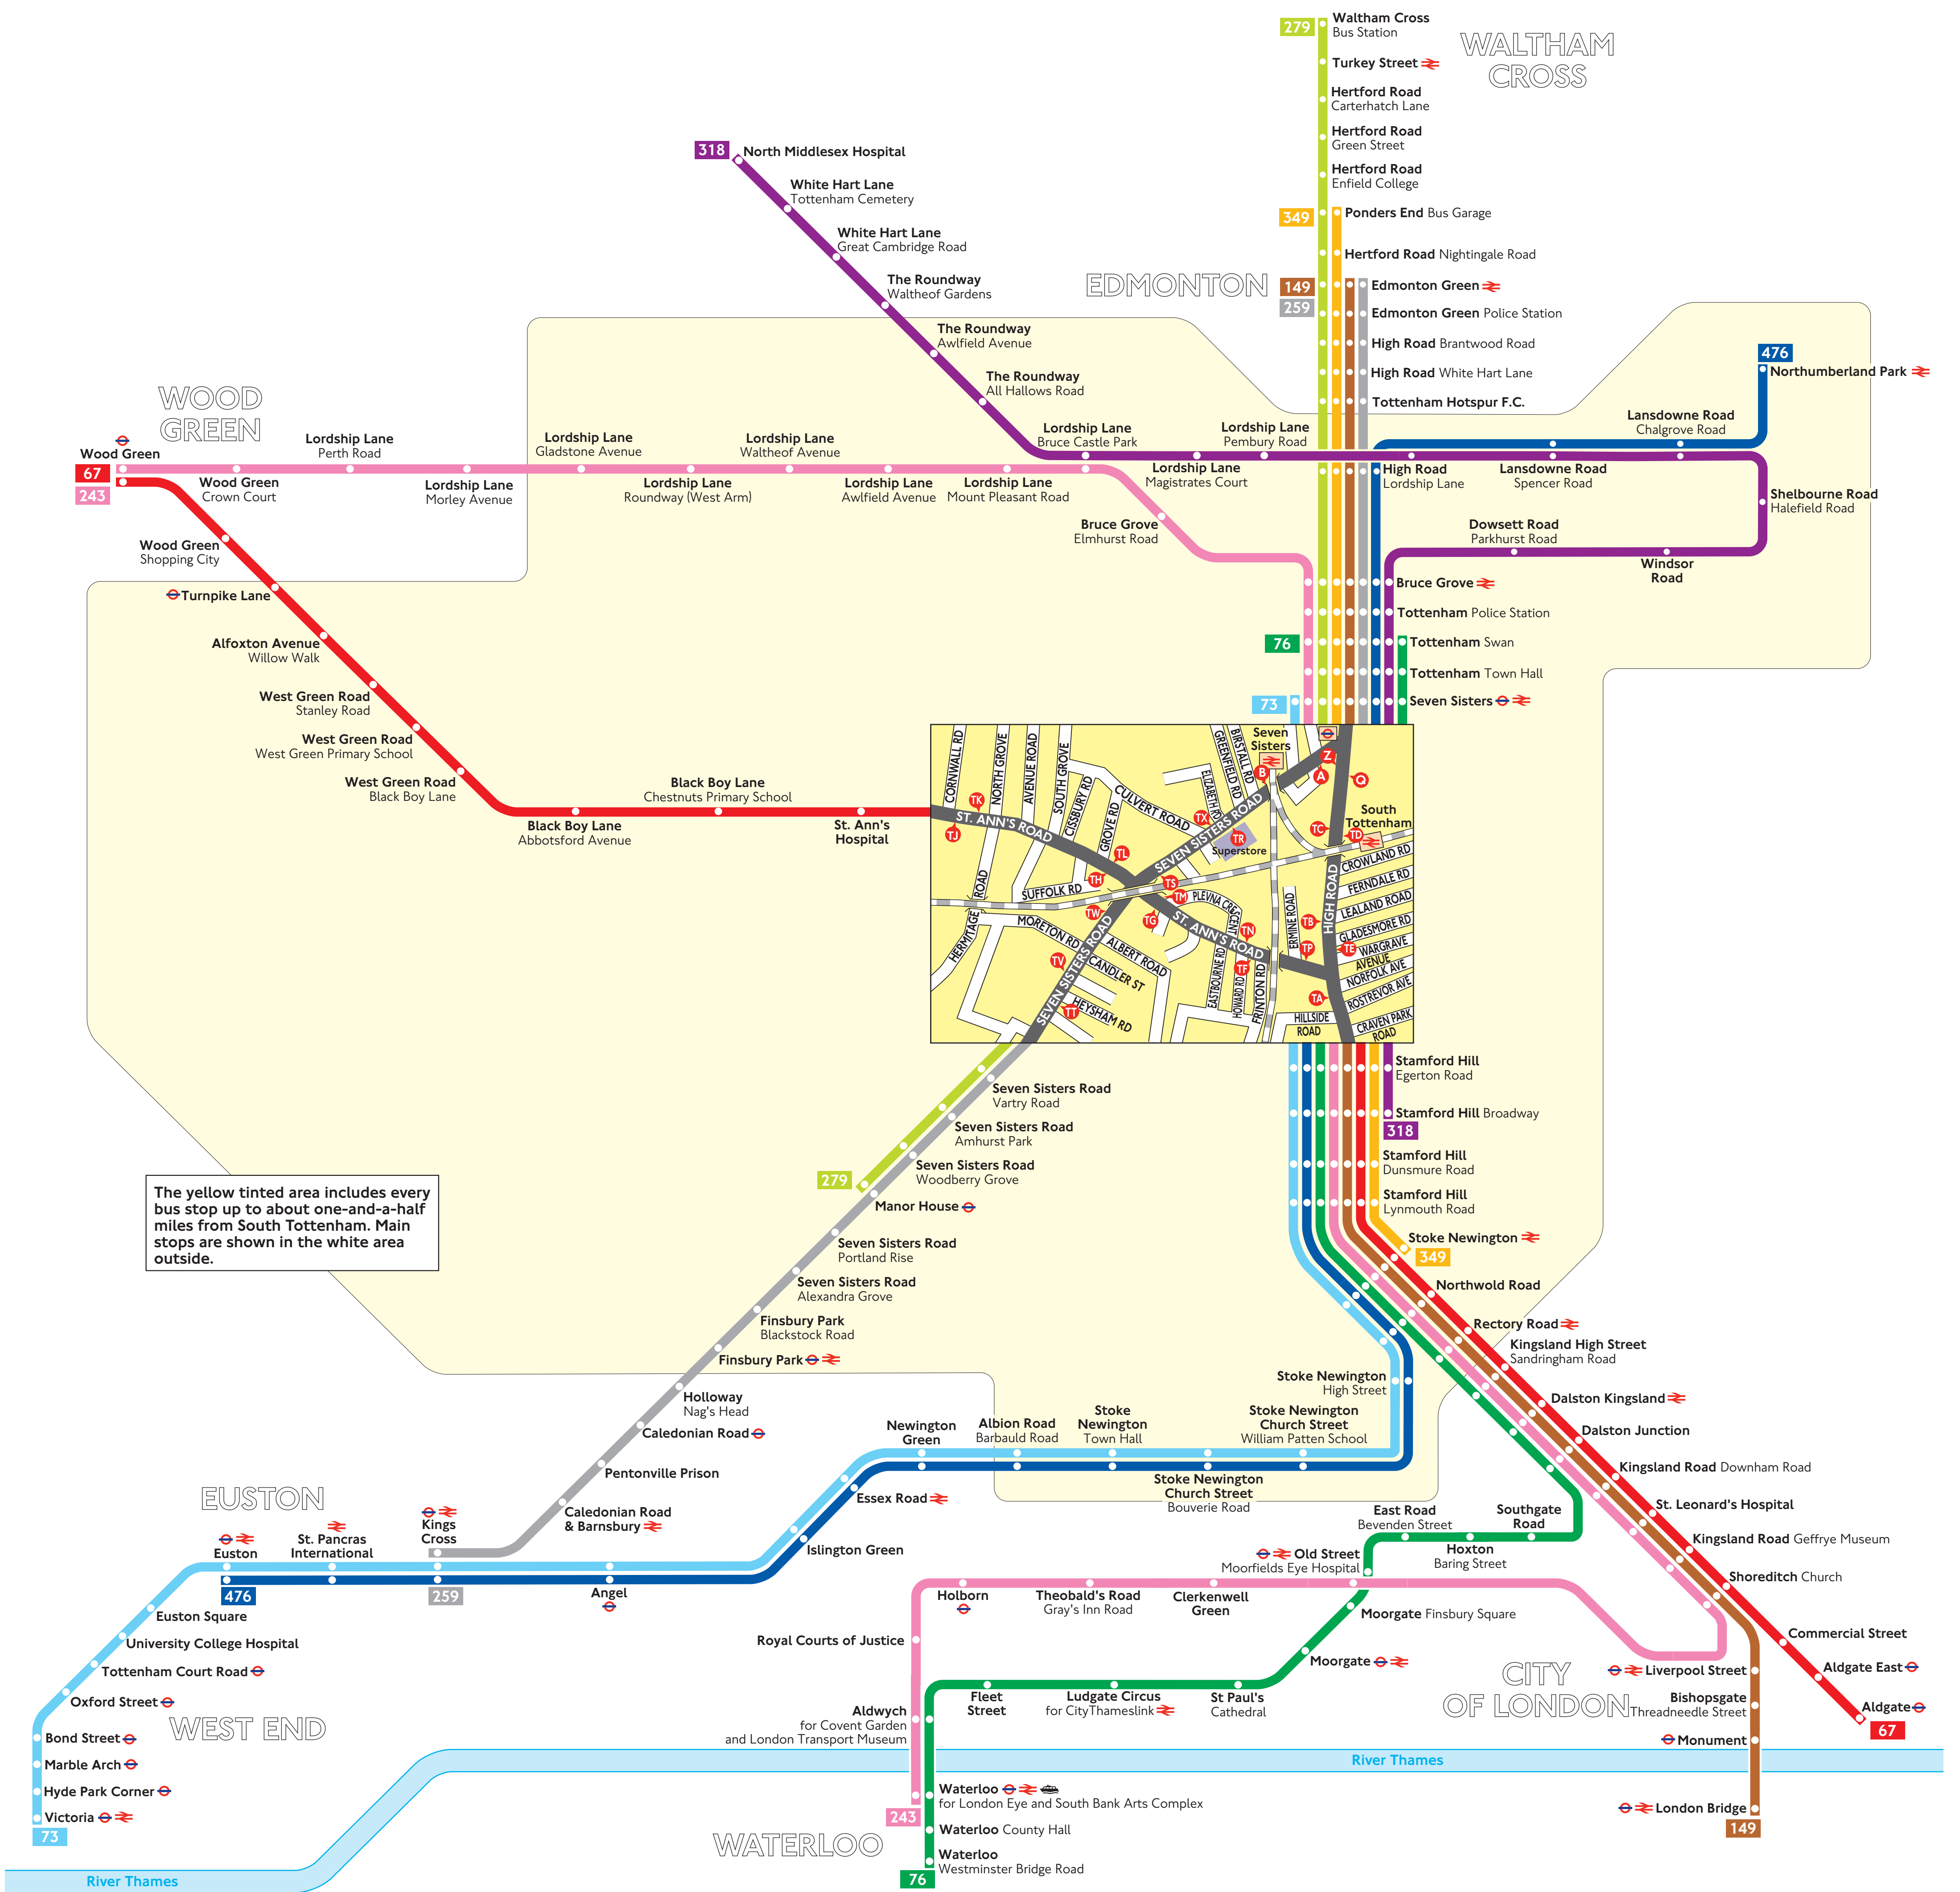

Buses from South Tottenham

- Key**
- Connections with Underground
 - Connections with National Rail
 - Connections with river boats
 - Not Monday to Friday peak hours

Red discs show the bus stop you need for your chosen bus service. The disc appears on the top of the bus stop in the street (see map of town centre in centre of diagram).

Information correct from November 2007

Destination	Bus routes	Bus stops
Royal Courts of Justice	243	OT, OD, OE
S		
St. Ann's Hospital	67	TA, TB, TC, TD, TE
St. Leonard's Hospital	67	TK, TL, TM, TN, TP
	149, 243	OT, OD, OE
St. Pancras International	73 ▼, 476	OT, OD, OE
St Paul's Cathedral	76	OT, OD, OE
Seven Sisters	73 ▼, 76, 149, 243, 318, 349, 476	TA, TB, TC, TD, TE
	259, 279	B, U, V, W, X
Shelbourne Road Halefield Road	318	TB, TC, TD, TE
Shoreditch Church	67	TK, TL, TM, TN, TP
	149, 243	OT, OD, OE
Southgate Road	76, 243	OT, OD, OE
Stamford Hill Broadway	67	TK, TL, TM, TN, TP
	73 ▼, 76, 149, 243, 318, 349, 476	OT, OD, OE
Stoke Newington	67	TK, TL, TM, TN, TP
	73 ▼, 76, 149, 243, 349, 476	OT, OD, OE
Stoke Newington High Street	73 ▼, 476	OT, OD, OE
Stoke Newington Town Hall	73 ▼, 476	OT, OD, OE
Stoke Newington Church Street	73 ▼, 476	OT, OD, OE
T		
Theobald's Road Gray's Inn Road	243	OT, OD, OE
Tottenham Court Road	73 ▼	OT, OD, OE
Tottenham Hotspur F.C.	149, 349	TA, TB, TC, TD, TE
	259, 279	B, U, V, W, X
Turkey Street	279	B, U, V, W, X
Turnpike Lane	67	TA, TB, TC, TD, TE
U		
University College Hospital	73 ▼	OT, OD, OE
V		
Victoria	73 ▼	OT, OD, OE
W		
Waltham Cross Bus Station	279	B, U, V, W, X
Waterloo	76, 243	OT, OD, OE
Waterloo County Hall and Westminster Bridge Road	76	OT, OD, OE
White Hart Lane	318	TB, TC, TD, TE
Windsor Road	318	TB, TC, TD, TE
Wood Green	67	TA, TB, TC, TD, TE
	243	TA, TB, TC, TD, TE
Wood Green Crown Court	243	TA, TB, TC, TD, TE
Wood Green Shopping City	67	TA, TB, TC, TD, TE