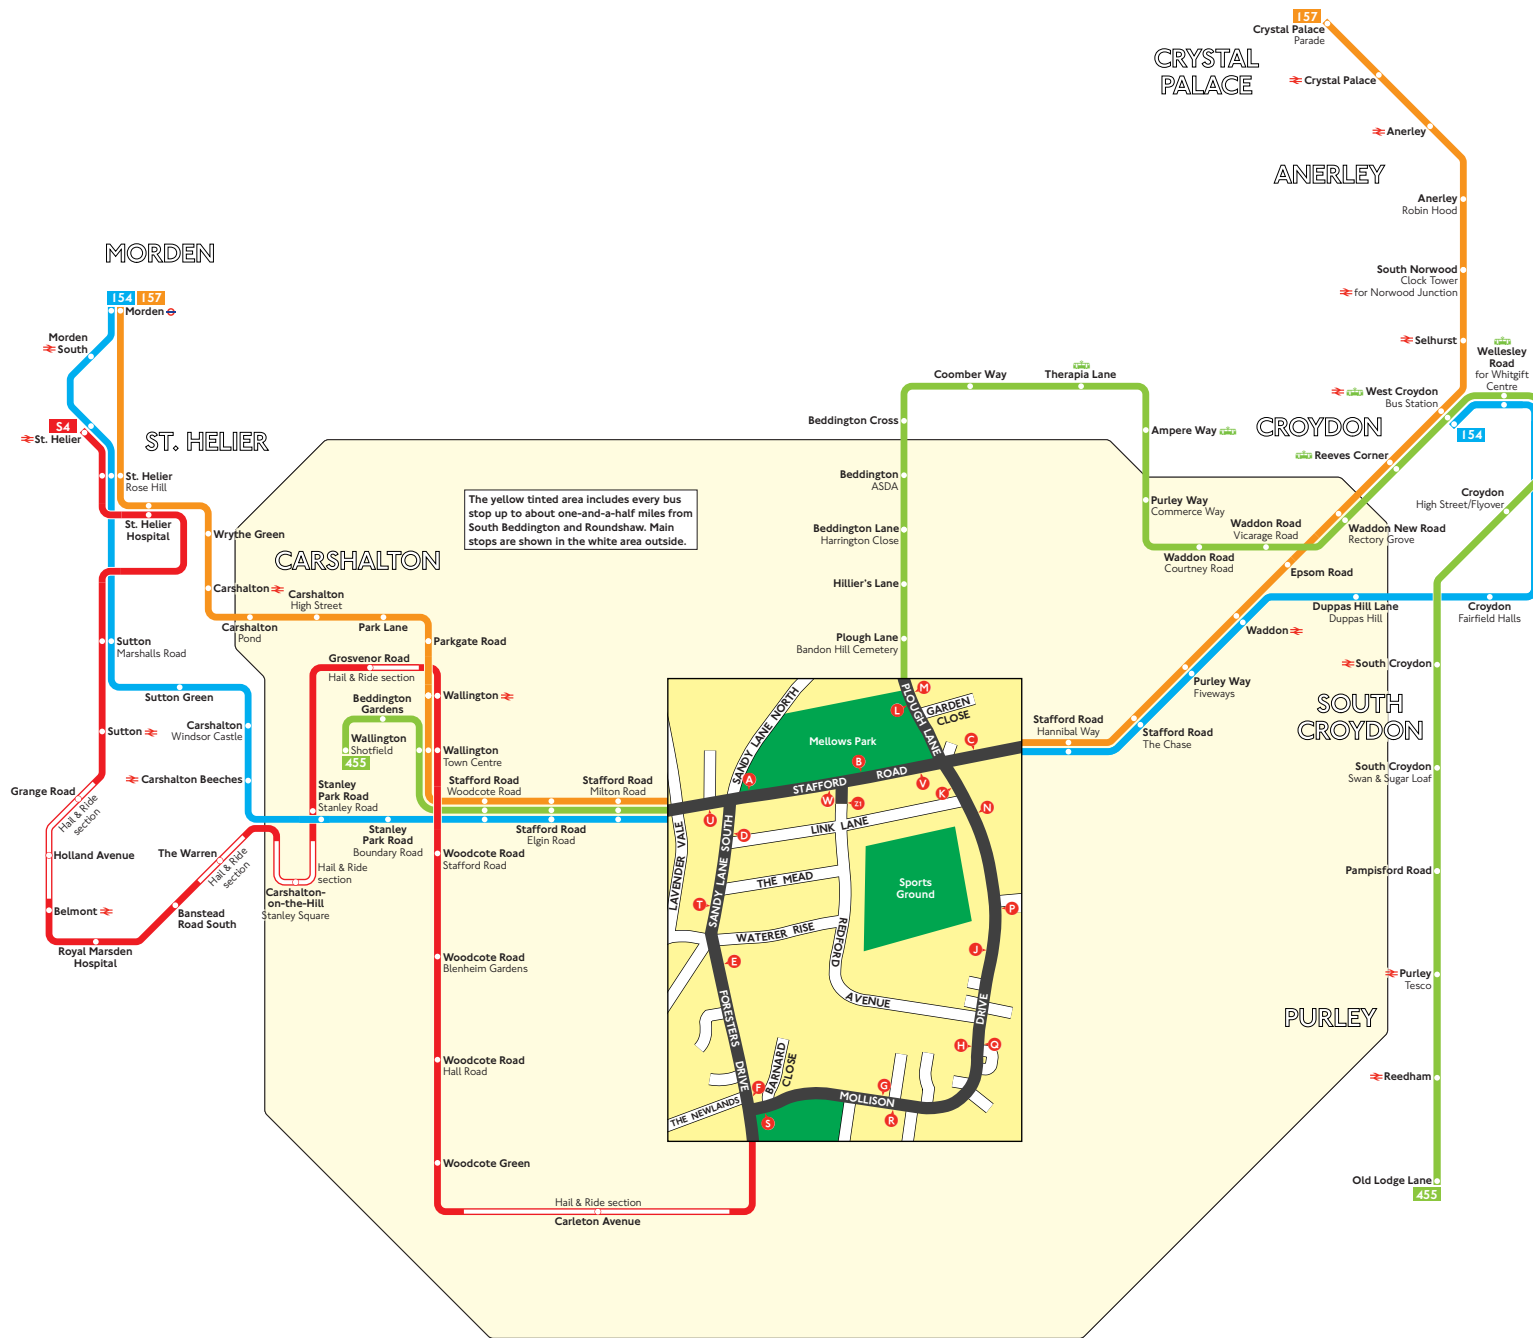

Buses from South Beddington and Roundshaw

Key

- Connections with Underground
- Connections with National Rail
- Connections with Tramlink

A

Red discs show the bus stop you need for your chosen bus service. The disc **A** appears on the top of the bus stop in the street (see map of town centre in centre of diagram).

Route finder

Day buses

Bus route	Towards	Bus stops
154	Morden	N P O R S T U
	West Croydon	C D E F G H J K
157	Crystal Palace	A B C
	Morden	U V W
455	Old Lodge Lane	D E F G H J K L
	Wallington	M N P O R S T U
S4	St. Helier	N P O R S