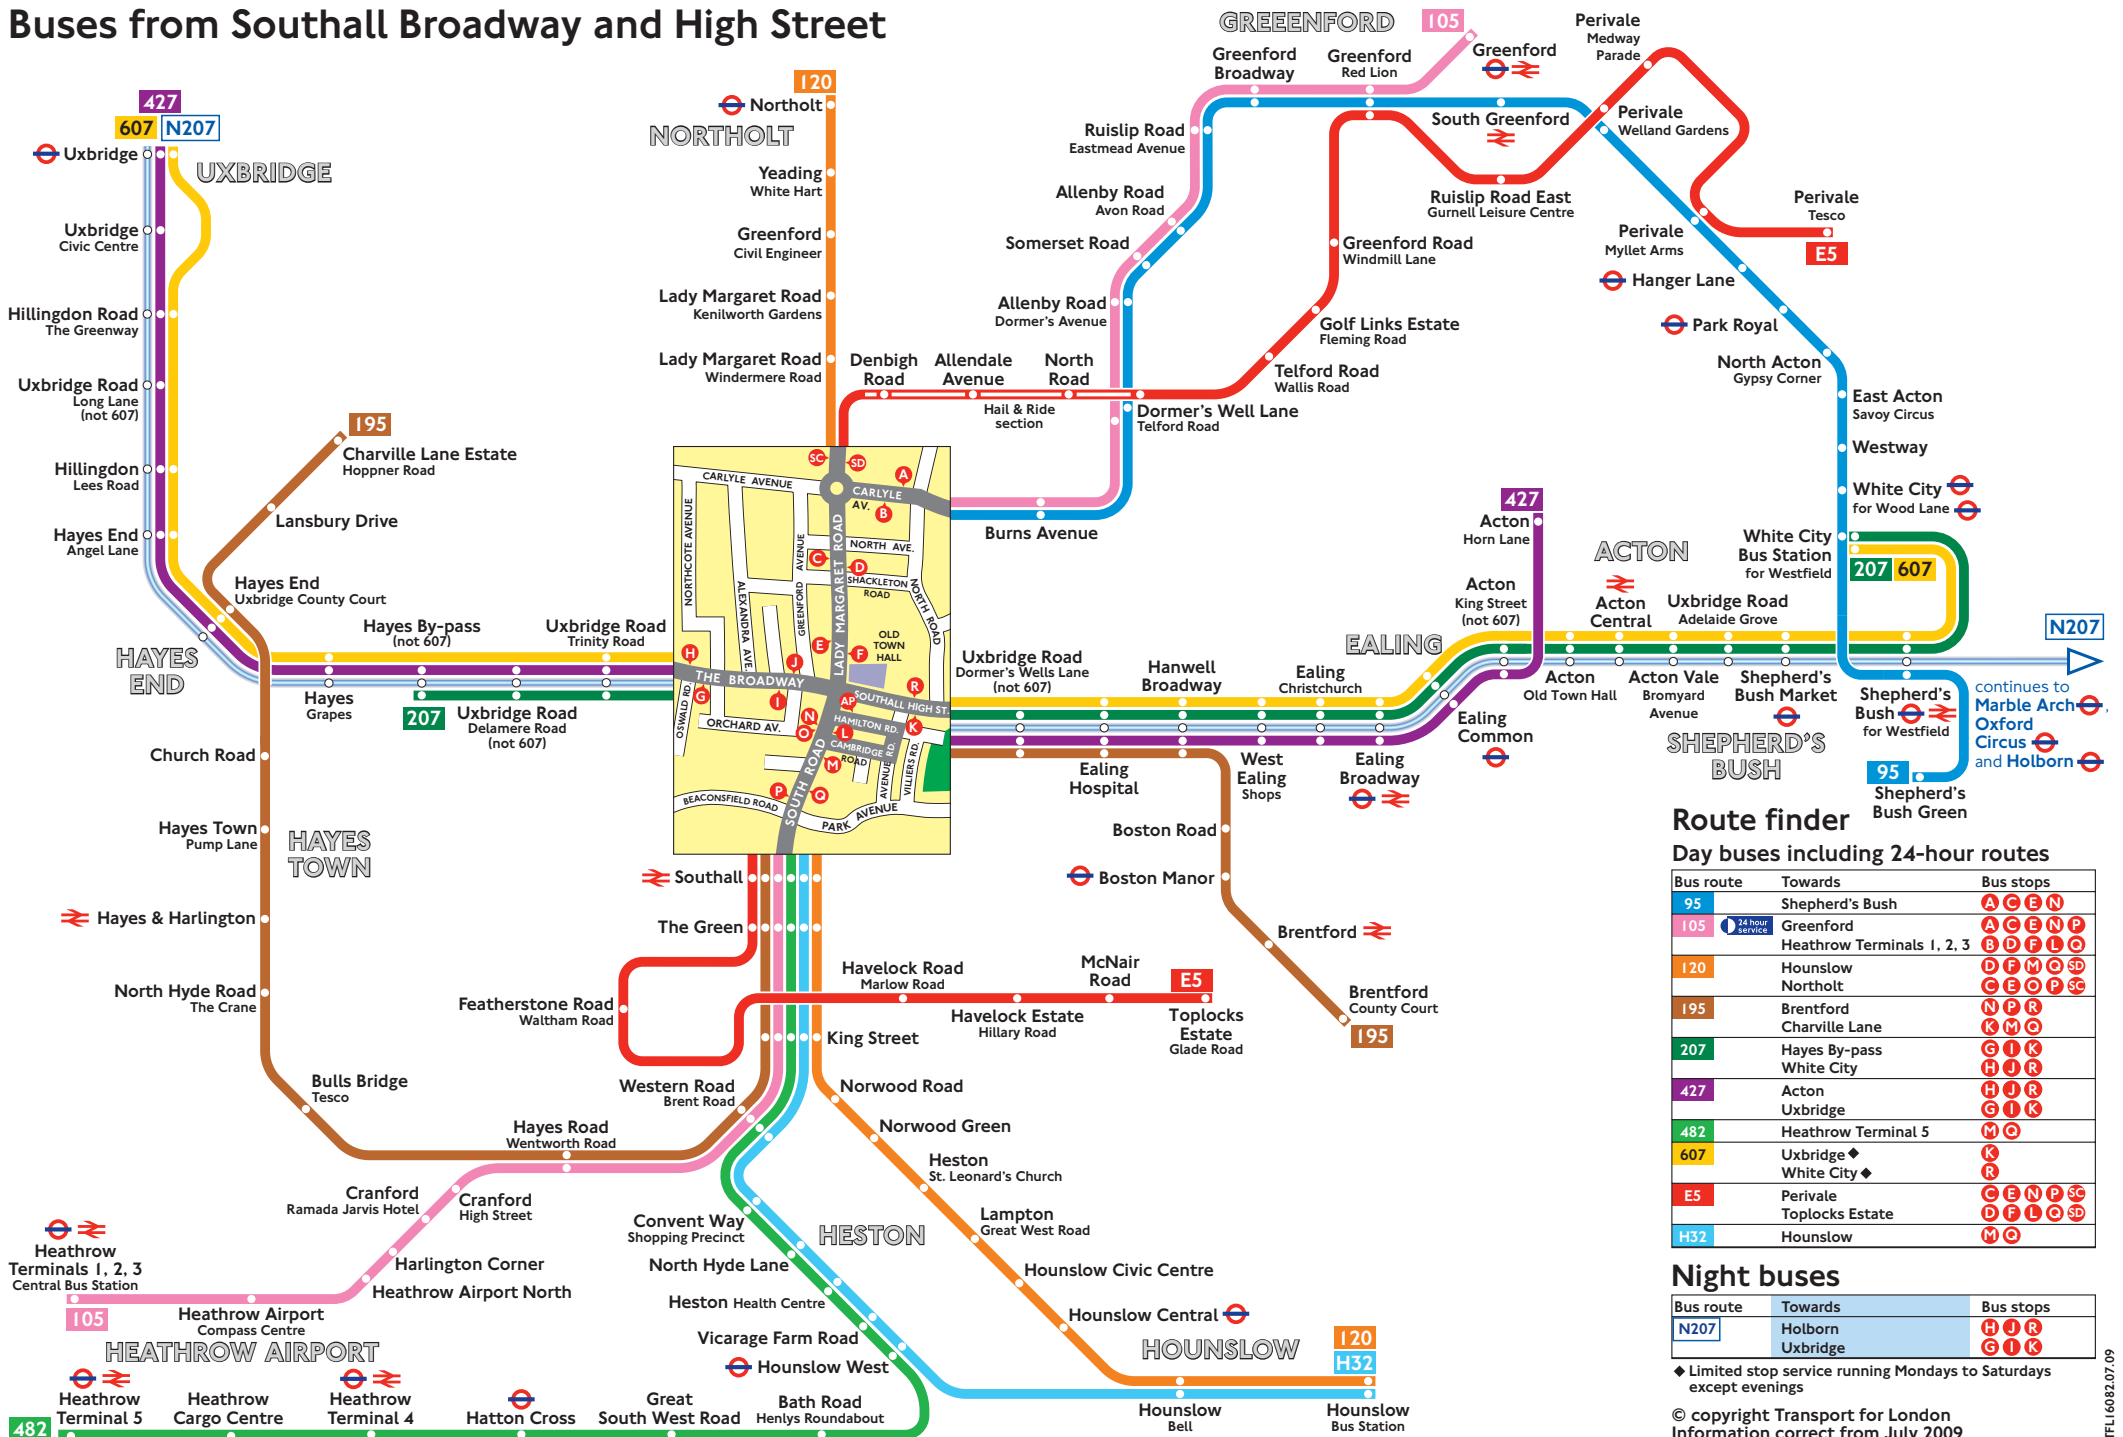

Buses from Southall Broadway and High Street

Route finder

Day buses including 24-hour routes

Bus route	Towards	Bus stops
95	Shepherd's Bush	A C E N
105	Greenford Heathrow Terminals 1, 2, 3	A C E N P B D F L O
120	Hounslow Northolt	D F M Q S D C E O P S C
195	Brentford Charville Lane	N P R K M Q
207	Hayes By-pass White City	G I K H J R
427	Acton Uxbridge	H J R G I K
482	Heathrow Terminal 5	M Q
607	Uxbridge ♦ White City ♦	K R
E5	Perivale Toplocks Estate	C E N P S C D F L Q S D
H32	Hounslow	M Q

Night buses

Bus route	Towards	Bus stops
N207	Holborn Uxbridge	H J R G I K

♦ Limited stop service running Mondays to Saturdays except evenings

© copyright Transport for London
Information correct from July 2009