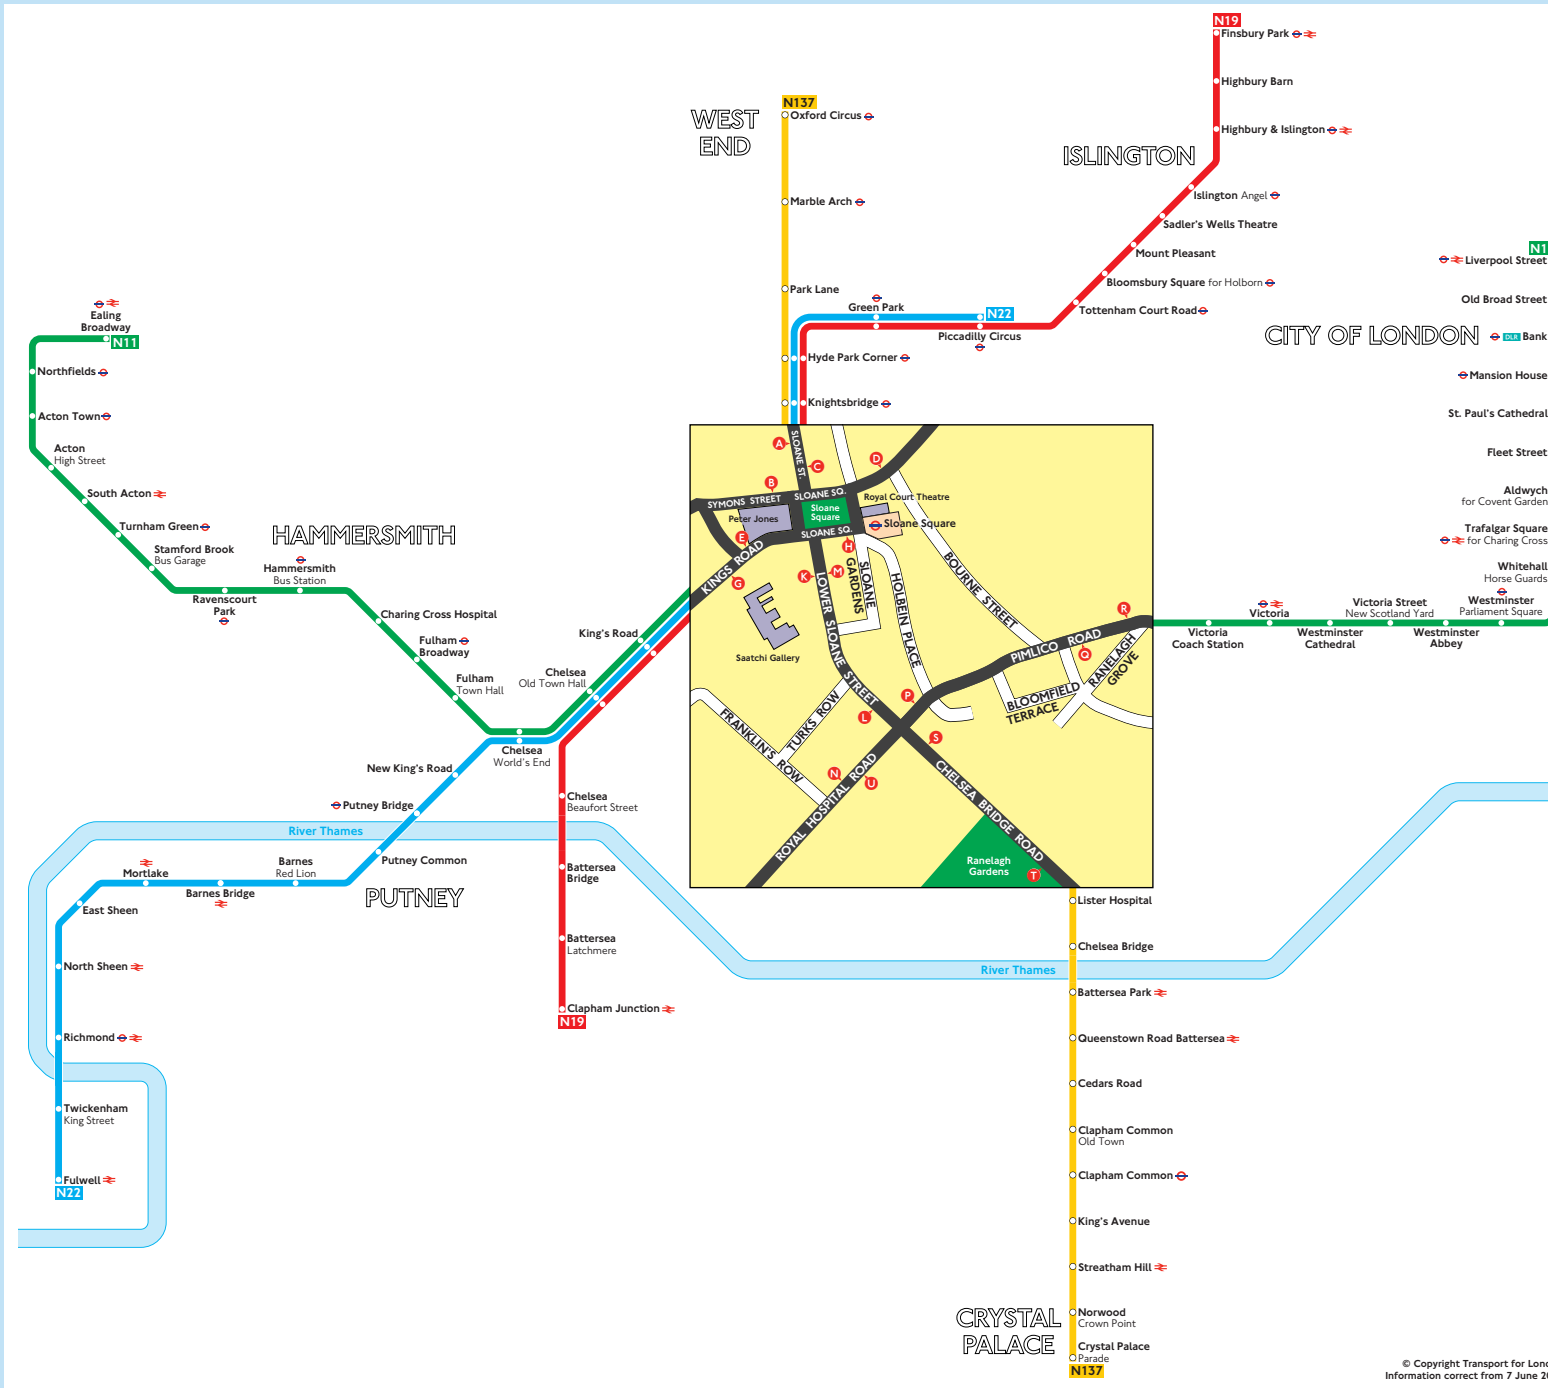

Night buses from Sloane Square

Key

- Connections with Underground
 - Connections with National Rail
 - Connections with Docklands Light Railway
- Red discs show the bus stop you need for your chosen bus service. The disc **A** appears on the top of the bus stop in the street (see map of town centre in centre of diagram).

Route finder

Night buses

Bus route	Towards	Bus stops
N11	Ealing Broadway	G K L C
	Liverpool Street	E M P R
N19	Clapham Junction	C G H
	Finsbury Park	A E
N22	Fulwell	C G H
	Piccadilly Circus	A E
N137	Crystal Palace	C M S
	Oxford Circus	A K L T