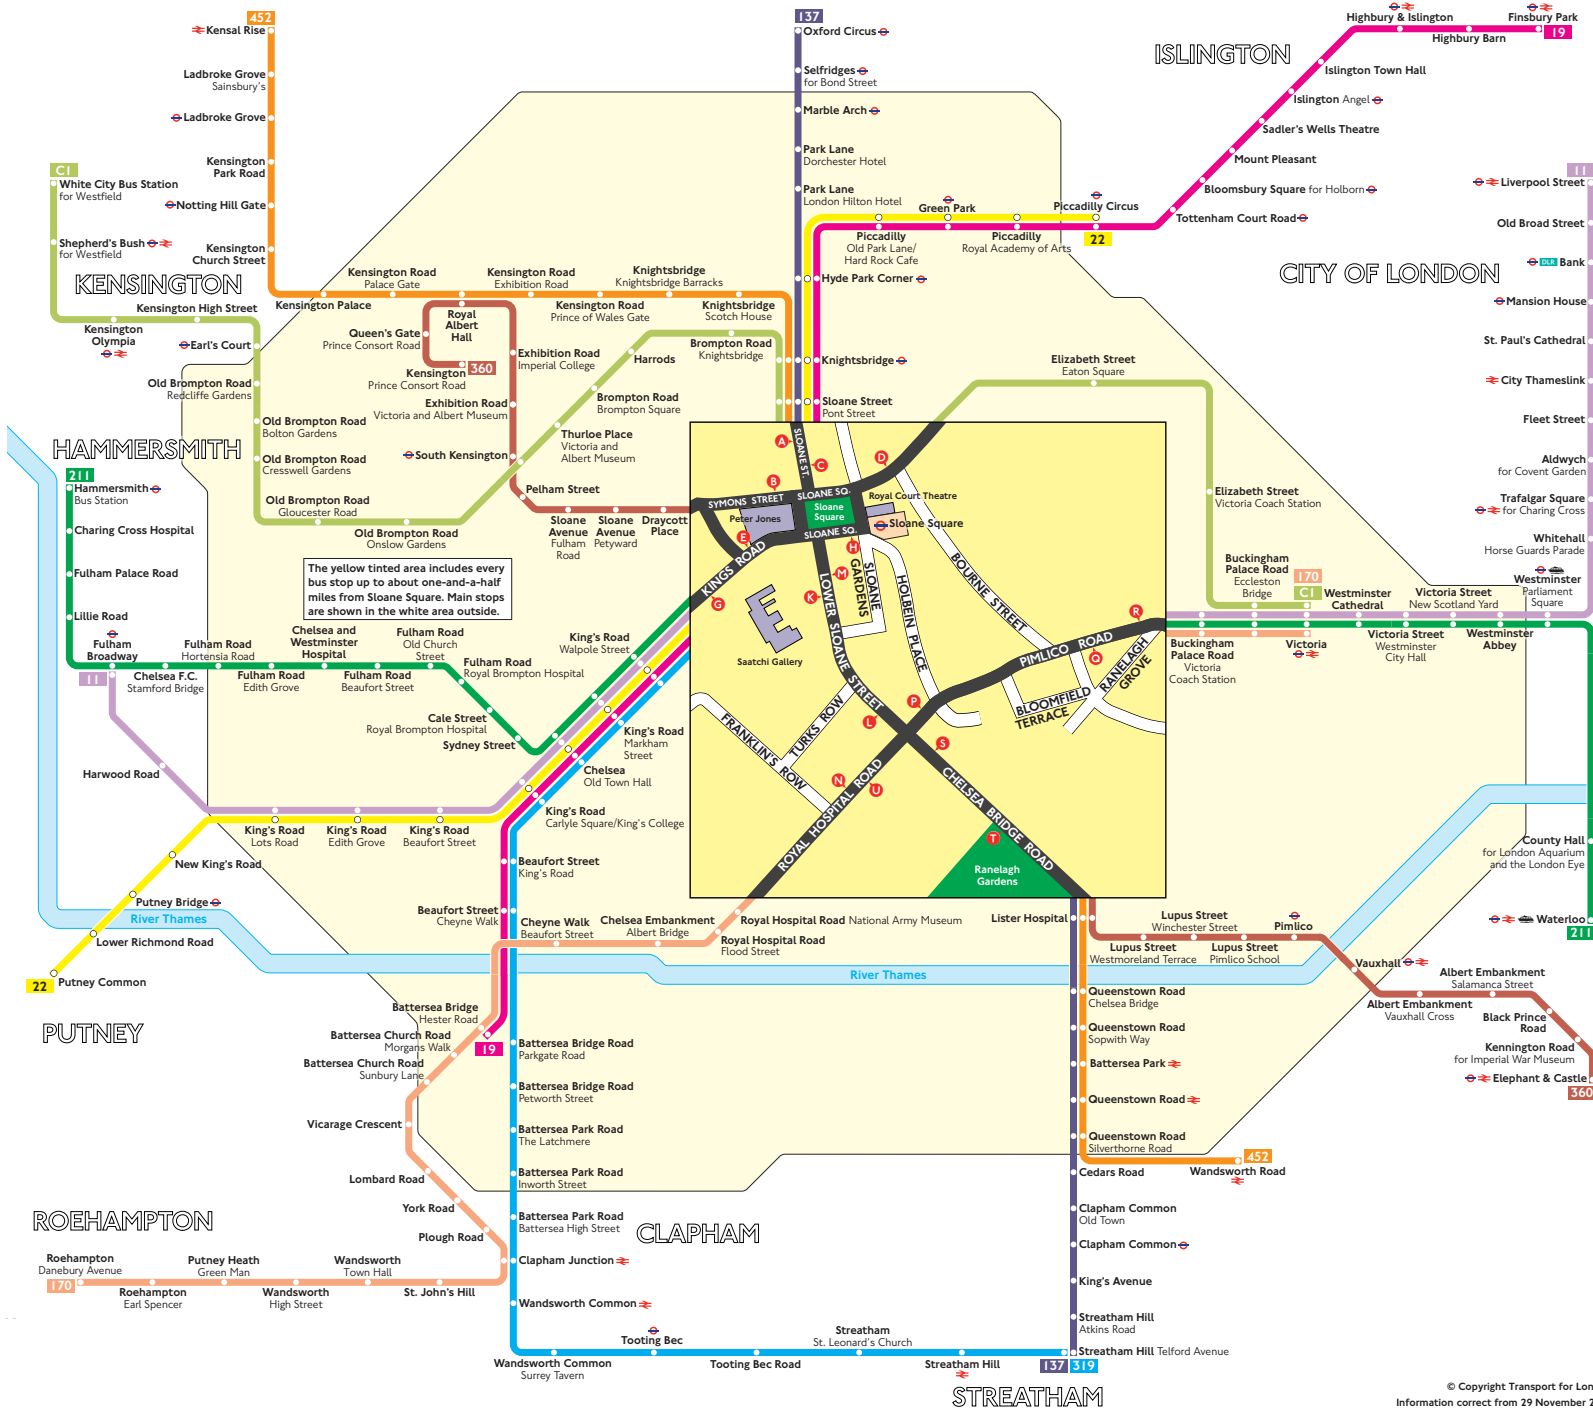

# Buses from Sloane Square

## Key

-  Connections with Underground
-  Connections with National Rail
-  DLR Connections with Docklands Light Railway
-  Connections with river boats

 Red discs show the bus stop you need for your chosen bus service. The disc  appears on the top of the bus stop in the street (see map of town centre in centre of diagram).

## Route finder

### Day buses

Bus route	Towards	Bus stops
11	Fulham Broadway	G K L O
	Liverpool Street	E M P R
19	Battersea Bridge	C G H
	Finsbury Park	A E
22	Piccadilly Circus	A E
	Putney Common	C G H
137	Oxford Circus	A K L T
	Streatham Hill (via Clapham Common)	C M S
170	Roehampton	O U
	Victoria	N P R
211	Hammersmith	G K L O
	Waterloo	E M P R
319	Streatham Hill (via Battersea Bridge)	C M S
360	Elephant & Castle	B M S
	Kensington	K L T
452	Kensal Rise	A K L T
	Wandsworth Road	C M S
CI	Victoria	C D
	White City	A H