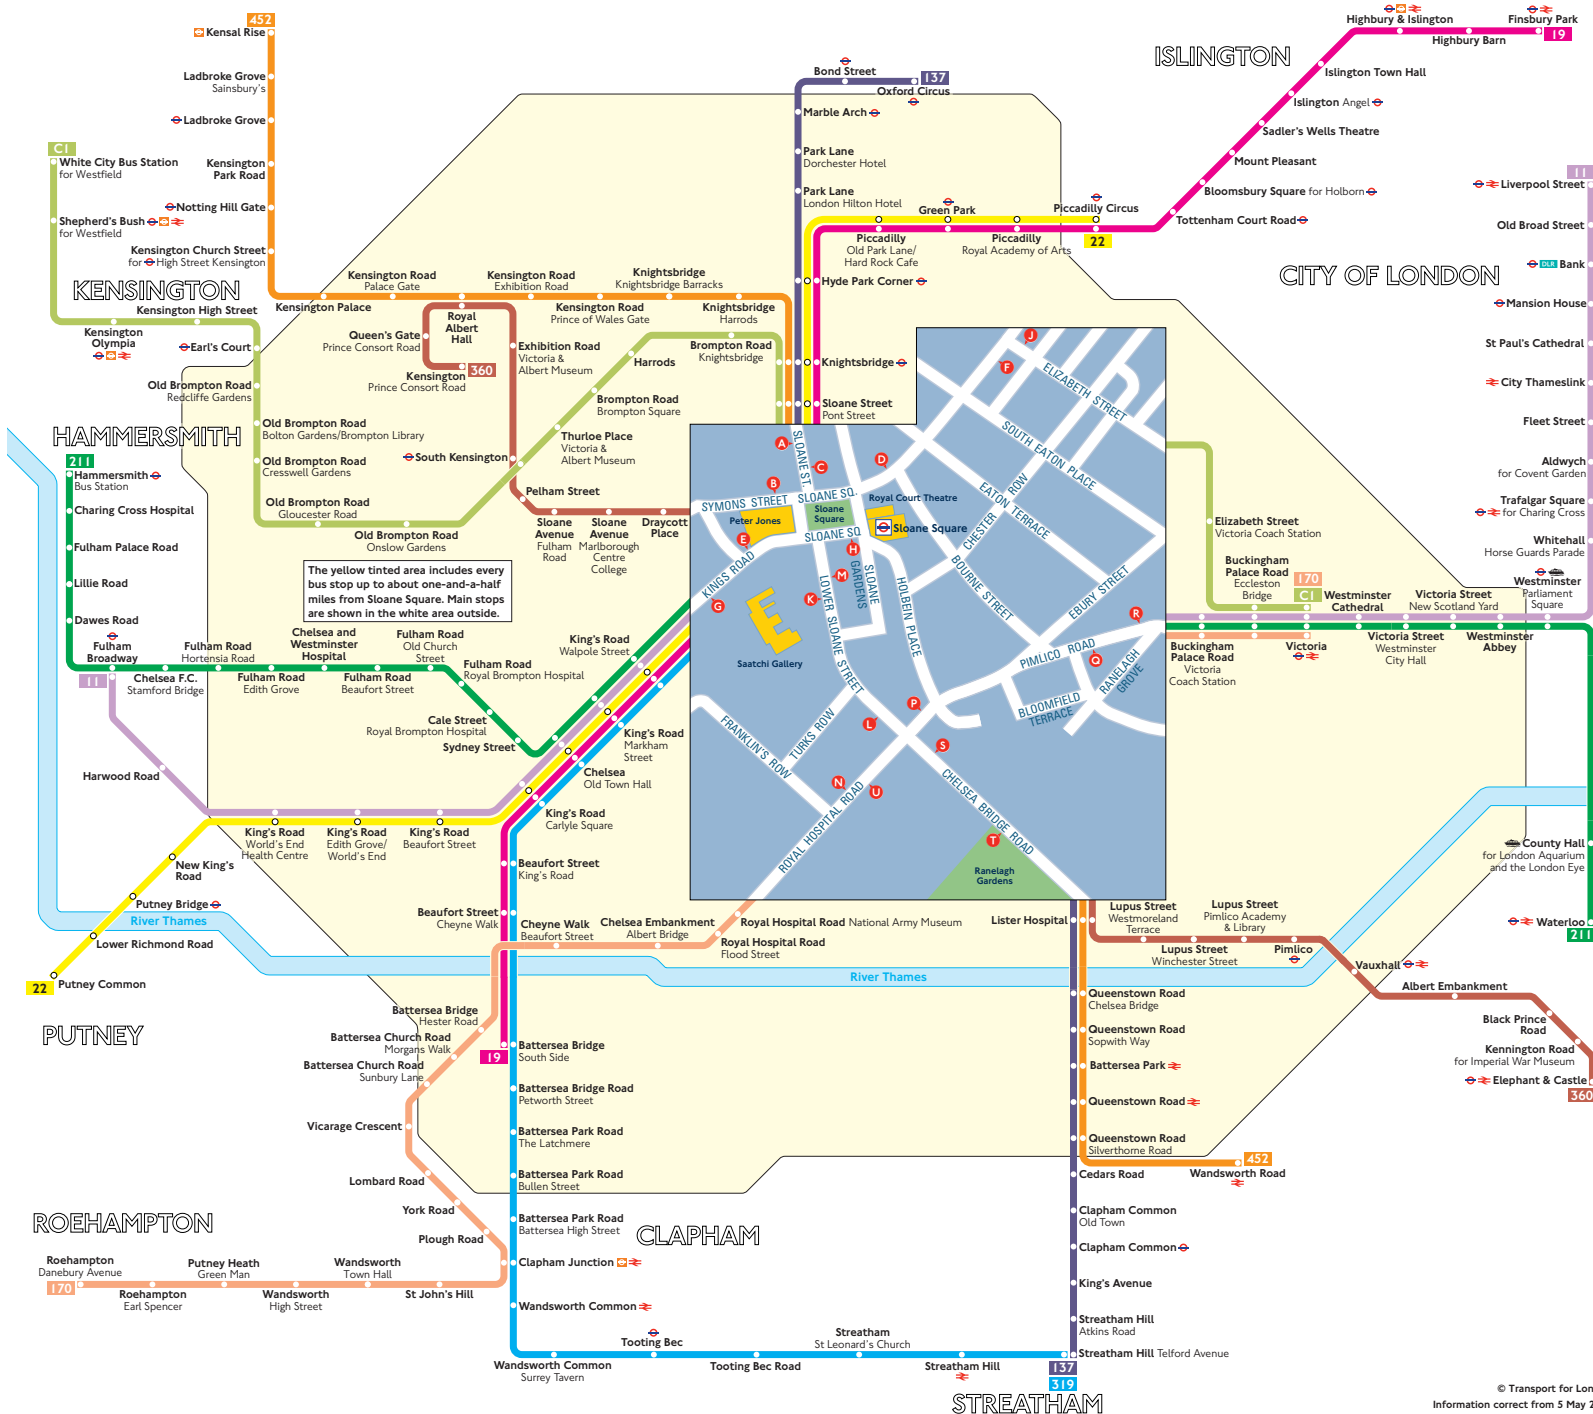

Buses from Sloane Square

Key

- Connections with London Underground
- Connections with London Overground
- Connections with National Rail
- Connections with Docklands Light Railway
- Connections with river boats

Red discs show the bus stop you need for your chosen bus service. The disc appears on the top of the bus stop in the street (see map of town centre in centre of diagram).

Route finder

Day buses

Bus route	Towards	Bus stops
11	Fulham Broadway Liverpool Street	G K L G E M P R
19	Battersea Bridge Finsbury Park	C G H A E
22	Piccadilly Circus Putney Common	A E C G H
137	Oxford Circus Streatham Hill	A K L T C M S
170	Roehampton Victoria	O U N P R
211	Hammersmith Waterloo	G K L G E M P R
319	Streatham Hill	G H
360	Elephant & Castle Kensington	B M S K L T
452	Kensal Rise Wandsworth Road	A K L T C M S
CI	Victoria White City	C D J A F H

Night buses

For night bus information, please see separate poster.